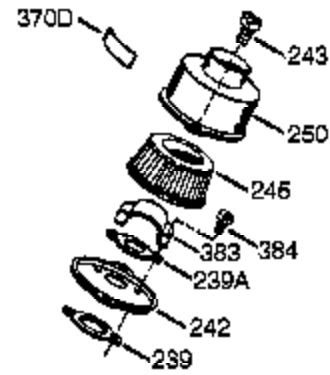

Engine Parts List #1

Ref #	Part Number	Qty	Description
1	0	1	Cylinder (Order S/B if replacement is needed)
16B	490291A	1	Air Vane
19	570707	1	Extension Spring
24	530110	1	Ball Bearing
29A	530104A	1	Cartridge Bearing
29	530150	1	Needle Bearing & Liner Set (37 Needle s)
30	290602	1	Crankshaft
33A	570644	1	Cover Plate
34A	650579	4	Screw, T-25, 10-24 x 1/2"
41	310283A	1	Piston & Pin Ass'y. (Incl. 43)
42	310289	2	Ring Set
43	310167	2	Piston Pin Retaining Ring
45	310235B	1	Connecting Rod Ass'y. (Incl. 29, 29A, & 46)
46	650633	2	Connecting Rod Bolt
69A	510323A	1	* Cover Plate Gasket
69	510292A	1	* Cylinder Cover Gasket
75	510319	2	Oil Seal
77	530105	1	Cartridge Bearing
89A	611032	1	Adapter Sleeve
90	611066	1	Flywheel
92	650815	1	Belleville Washer
93	650390	1	Flywheel Nut
100	34443C	1	Solid State Ignition (Incl. 101)
101	610118	1	Spark Plug Cover
103	651007	2	Screw, T-15, 10-24 x 15/16"
105A	650796	4	Stud
119	510274A	1	* Cylinder Head Gasket
120	250240B	1	Cylinder Head
131	650477	5	Screw, T-30, 1/4-20 x 3/4"
135	611049	1	Resistor Spark Plug (RCJ8Y)
163	650838	1	Washer
169	510325A	1	* Compression Release Cover Gasket
172A	570708	1	Compression Release Cover
174	650579	1	Screw, T-25, 10-24 x 1/2"
177A	650959	2	Screw, 5/32, 1/4-20 x 1"
184	510326A	2	* Carburetor Gasket
186	490322	1	Governor Link
187	570438A	1	Spacer
216	570645	1	R.P.M. Adjusting Lever
257	650911	4	Screw, T-30, 1/4-20 x 5/8"
258	350422	1	Blower Housing Base (Incl. 75)
260	350437	1	Blower Housing
261	650737	4	Screw, 1/4-20 x 1/2"
274	510207A	1	* Exhaust Gasket
277	650869	2	Screw, 1/4-20 x 2-3/4"
285	590551A	1	Starter Cup
287	650926	3	Screw, 8-32 x 21/64"
325	29443	1	Wire Clip
330	611131A	1	Wire Harness
370K	36695	1	Starter Decal
380	640086A	1	Carburetor (Incl. 184)
390	590743	1	Rewind Starter (Note: this engine could have been built with the 590712 starter)
400	510324B	1	Gasket Set (Incl. items marked PK in notes)