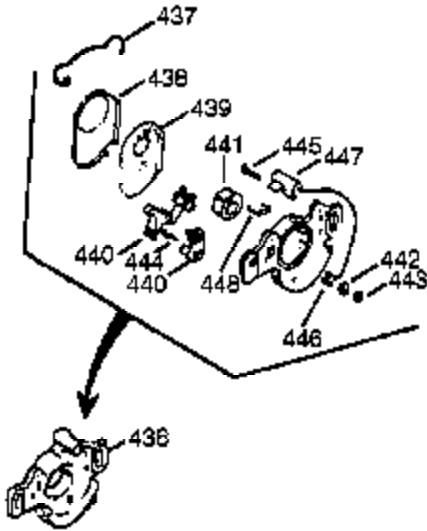

Engine Parts List #1

Ref #	Part Number	Qty	Description
1	0	1	Cylinder (Order S/B if replacement is needed)
16B	490291A	1	Air Vane
19	570707	1	Extension Spring
24	530110	1	Ball Bearing
29A	530104A	1	Cartridge Bearing
29	530150	1	Needle Bearing & Liner Set (37 Needle s)
30	290602	1	Crankshaft
33A	570644	1	Cover Plate
34A	650579	4	Screw, T-25, 10-24 x 1/2"
41	310283A	1	Piston & Pin Ass'y. (Incl. 43)
42	310289	2	Ring Set
43	310167	2	Piston Pin Retaining Ring
45	310235B	1	Connecting Rod Ass'y. (Incl. 29, 29A, & 46)
46	650633	2	Connecting Rod Bolt
69A	510323A	1	* Cover Plate Gasket
69	510292A	1	* Cylinder Cover Gasket
75	510319	2	Oil Seal
77	530105	1	Cartridge Bearing
89A	611032	1	Adapter Sleeve
90	611066	1	Flywheel
92	650815	1	Belleville Washer
93	650390	1	Flywheel Nut
100	34443C	1	Solid State Ignition (Incl. 101)
101	610118	1	Spark Plug Cover
103	651007	2	Screw, T-15, 10-24 x 15/16"
105A	650796	4	Stud
119	510274A	1	* Cylinder Head Gasket
120	250240B	1	Cylinder Head
131	650477	5	Screw, T-30, 1/4-20 x 3/4"
135	611049	1	Resistor Spark Plug (RCJ8Y)
163	650838	1	Washer
169	510325A	1	* Compression Release Cover Gasket
172A	570708	1	Compression Release Cover
174	650579	1	Screw, T-25, 10-24 x 1/2"
177A	650959	2	Screw, 5/32, 1/4-20 x 1"
184	510326A	2	* Carburetor Gasket
186	490322	1	Governor Link
187	570438A	1	Spacer
216	570645	1	R.P.M. Adjusting Lever
257	650911	4	Screw, T-30, 1/4-20 x 5/8"
258	350422	1	Blower Housing Base (Incl. 75)
260	350437	1	Blower Housing
261	650737	4	Screw, 1/4-20 x 1/2"
274	510207A	1	* Exhaust Gasket
277	650869	2	Screw, 1/4-20 x 2-3/4"
285	590551A	1	Starter Cup
287	650926	3	Screw, 8-32 x 21/64"
325	29443	1	Wire Clip
330	611131A	1	Wire Harness
370K	36695	1	Starter Decal
380	640086A	1	Carburetor (Incl. 184)
390	590743	1	Rewind Starter (Note: this engine could have been built with the 590712 starter)
400	510324B	1	Gasket Set (Incl. items marked PK in notes)