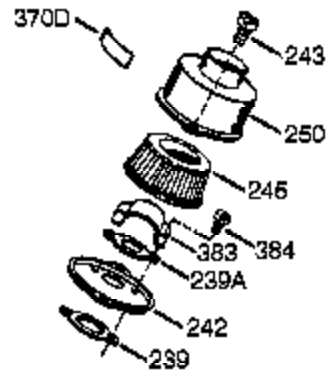

Ref #	Part Number	Qty	Description
1	0	1	Cylinder (Order S/B if replacement is needed)
16B	490291A	1	Air Vane
19	570707	1	Extension Spring
24	530110	1	Ball Bearing
29A	530104A	1	Cartridge Bearing
29	530150	1	Needle Bearing & Liner Set (37 Needle s)
30	290602	1	Crankshaft
33A	570644	1	Cover Plate
34A	650579	4	Screw, T-25, 10-24 x 1/2"
41	310283A	1	Piston & Pin Ass'y. (Incl. 43)
42	310289	2	Ring Set
43	310167	2	Piston Pin Retaining Ring
45	310235B	1	Connecting Rod Ass'y. (Incl. 29, 29A, & 46)
46	650633	2	Connecting Rod Bolt
69A	510323A	1	* Cover Plate Gasket
69	510292A	1	* Cylinder Cover Gasket
75	510319	2	Oil Seal
77	530105	1	Cartridge Bearing
89A	611032	1	Adapter Sleeve
90	611066	1	Flywheel
92	650815	1	Belleville Washer
93	650390	1	Flywheel Nut
100	34443C	1	Solid State Ignition (Incl. 101)
101	610118	1	Spark Plug Cover
103	651007	2	Screw, T-15, 10-24 x 15/16"
105A	650796	4	Stud
119	510274A	1	* Cylinder Head Gasket
120	250240B	1	Cylinder Head
131	650477	5	Screw, T-30, 1/4-20 x 3/4"
135	611049	1	Resistor Spark Plug (RCJ8Y)
163	650838	1	Washer
169	510325A	1	* Compression Release Cover Gasket
172A	570708	1	Compression Release Cover
174	650579	1	Screw, T-25, 10-24 x 1/2"
177A	650959	2	Screw, 5/32, 1/4-20 x 1"
184	510326A	2	* Carburetor Gasket
186	490322	1	Governor Link
187	570438A	1	Spacer
216	570645	1	R.P.M. Adjusting Lever
257	650911	4	Screw, T-30, 1/4-20 x 5/8"
258	350422	1	Blower Housing Base (Incl. 75)
260	350437	1	Blower Housing
261	650737	4	Screw, 1/4-20 x 1/2"
274	510207A	1	* Exhaust Gasket
277	650869	2	Screw, 1/4-20 x 2-3/4"
285	590551A	1	Starter Cup
287	650926	3	Screw, 8-32 x 21/64"
325	29443	1	Wire Clip
330	611131A	1	Wire Harness
370K	36695	1	Starter Decal
380	640086A	1	Carburetor (Incl. 184)
390	590743	1	Rewind Starter (Note: this engine could have been built with the 590712 starter)
400	510324B	1	Gasket Set (Incl. items marked PK in notes)