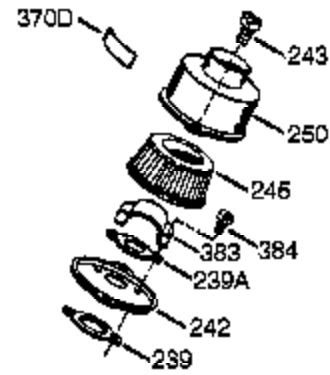

Ref #	Part Number	Qty	Description
239A	35815	1	Air Cleaner Gasket
275C	390332	1	Muffler (Incl. 274 & 277)
277A	650869	2	Screw, 1/4-20 x 2-3/4"
383	570434	1	Carburetor Baffle
384	650431	2	Screw, Torx T-25, 10-32 x 5/8"
420	730227B	1	2-Cycle Oil (8 oz.)