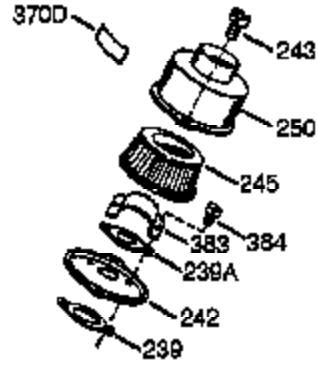

Ref #	Part Number	Qty	Description
	1 0	1	Cylinder (Order S/B if replacement is needed)
16B	490291A	1	Air Vane
19	570707	1	Extension Spring
24	530110	1	Ball Bearing
29A	530104A	1	Cartridge Bearing
29	530150	1	Needle Bearing & Liner Set (37 Needle s)
30	290602	1	Crankshaft
33A	570644	1	Cover Plate
34A	650579	4	Screw, Torx T-25, 10-24 x 1/2"
41	310283A	1	Piston & Pin Ass'y. (Incl. 43)
42	310289	2	Ring Set
43	310167	2	Piston Pin Retaining Ring
45	310235B	1	Connecting Rod Ass'y. (Incl. 29, 29A, & 46)
46	650633	2	Connecting Rod Bolt
69	510292A	1	* Cylinder Cover Gasket
69A	510323A	1	* Cover Plate Gasket
75	510319	2	Oil Seal
77	530105	1	Cartridge Bearing
89A	611032	1	Adapter Sleeve
90	611066	1	Flywheel
92	650815	1	Belleville Washer
93	650390	1	Flywheel Nut
100	34443B	1	Solid State Ignition (Incl. 101)
101	610118	1	Spark Plug Cover
103	651007	2	Screw, Torx T-15, 10-24 x 15/16"
105A	650796	4	Stud
119	510274A	1	* Cylinder Head Gasket
120	250240B	1	Cylinder Head
131	650477	5	Screw, Torx T-30, 1/4-20 x 3/4"
135	611049	1	Resistor Spark Plug (RCJ8Y)
163	650838	1	Washer
169	510325A	1	* Compression Release Cover Gasket
172A	570708	1	Compression Release Cover
174	650579	1	Screw, Torx T-25, 10-24 x 1/2"
177	650959	2	Screw, 5/32 Allen, 1/4-20 x 1"
184	510326A	2	* Carburetor Gasket
186	490322	1	Governor Link
187	570438A	1	Spacer
216	570645	1	R.P.M. Adjusting Lever
239	35815	1	Air Cleaner Gasket
257	650911	4	Screw, Torx T-30, 1/4-20 x 5/8"
258	350422	1	Blower Housing Base (Incl. 75)
260	350437	1	Blower Housing
261	650737	4	Screw, 1/4-20 x 1/2"
274	510207A	1	* Exhaust Gasket
277	650869	2	Screw, 1/4-20 x 2-3/4"
285	590551A	1	Starter Cup
287	650926	3	Screw, 8-32 x 21/64"
325	29443	1	Wire Clip
330	611131A	1	Wire Harness
370K	36695	1	Starter Decal
380	640086	1	Carburetor (Incl. 184)
390	590743	1	Rewind Starter
400	510324B	1	* Gasket Set (Incl. items marked PK i n notes) Incl. (1) each of part #'s 510207A, 510274A, 510292A, 510323A, 510325A, 510326A, 510346A, and (2) of part # 510110A