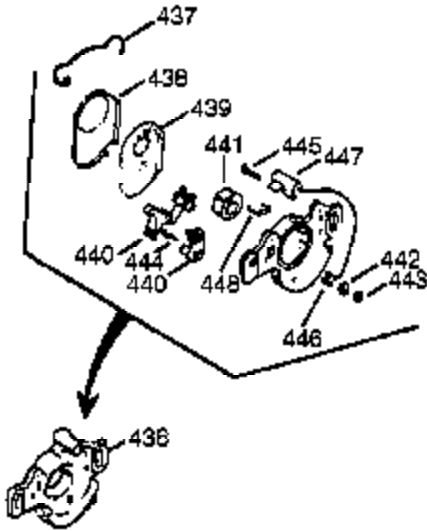

Ref #	Part Number	Qty	Description
900	0	1	Replacement Short Block 710569, order from 71-999

Ref #	Part Number	Qty	Description
239	35815	1	Air Cleaner Gasket
275	390330	1	Muffler (Incl. 274 & 277)
383	570434	1	Carburetor Baffle
384	650431	2	Screw, Torx T-25, 10-32 x 5/8"
900	0		Replacement Engine None
900	0	1	Replacement Short Block 710569, order from 71-999