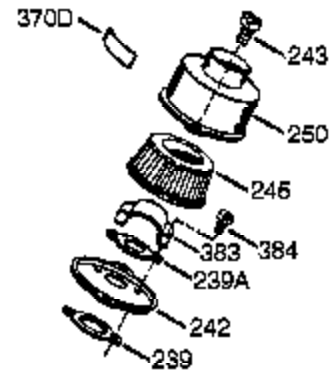

Ref #	Part Number	Qty	Description
900	0	1	Replacement Short Block 710569, order from 71-999

Ref #	Part Number	Qty	Description
239	35815	1	Air Cleaner Gasket
275	390330	1	Muffler (Incl. 274 & 277)
383	570434	1	Carburetor Baffle
384	650431	2	Screw, Torx T-25, 10-32 x 5/8"
900	0		Replacement Engine None
900	0	1	Replacement Short Block 710569, order from 71-999