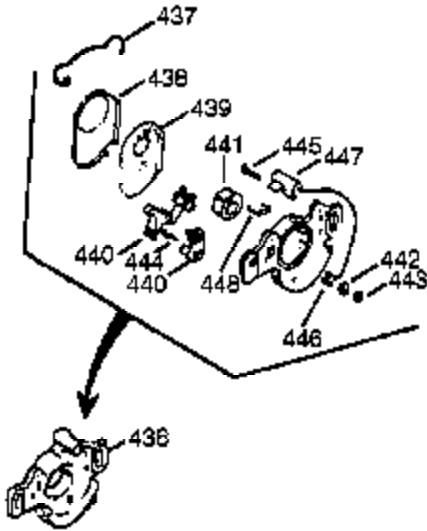

## Engine Parts List #1

| Ref # | Part Number | Qty | Description                                    |
|-------|-------------|-----|--|
| 1     | 0           | 1   | Cylinder (Order S/B if replacement is needed)  |
| 16B   | 490291A     | 1   | Air Vane                                       |
| 19    | 570707      | 1   | Extension Spring                               |
| 24    | 530110      | 1   | Ball Bearing                                   |
| 29    | 530150      | 1   | Needle Bearing & Liner Set (37 Needle s)       |
| 29A   | 530104A     | 1   | Cartridge Bearing                              |
| 30    | 290680      | 1   | Crankshaft                                     |
| 33A   | 570644      | 1   | Cover Plate                                    |
| 34A   | 650579      | 4   | Screw, T-25, 10-24 x 1/2"                      |
| 41    | 310283A     | 1   | Piston & Pin Assembly (Incl. 43)               |
| 42    | 310289      | 2   | Ring Set                                       |
| 43    | 310167      | 2   | Piston Pin Retaining Ring                      |
| 45    | 310235B     | 1   | Connecting Rod Ass'y. (Incl. 29, 29A, & 46)    |
| 46    | 650633      | 4   | Connecting Rod Bolt                            |
| 69    | 510292A     | 1   | * Cylinder Cover Gasket                        |
| 69A   | 510323A     | 1   | * Cover Plate Gasket                           |
| 75    | 510319      | 2   | Oil Seal                                       |
| 77    | 530105      | 1   | Cartridge Bearing                              |
| 89A   | 611032      | 1   | Adapter Sleeve                                 |
| 90    | 611066      | 1   | Flywheel                                       |
| 92    | 650815      | 1   | Belleville Washer                              |
| 93    | 650390      | 1   | Flywheel Nut                                   |
| 100   | 34443B      | 1   | Solid State Ignition (Incl. 101)               |
| 101   | 610118      | 1   | Spark Plug Cover                               |
| 103   | 651007      | 2   | Screw, T-15, 10-24 x 15/16"                    |
| 119   | 510274A     | 1   | * Cylinder Head Gasket                         |
| 120   | 250240B     | 1   | Cylinder Head                                  |
| 131   | 650477      | 5   | Screw, T-30, 1/4-20 x 3/4"                     |
| 135   | 611049      | 1   | Resistor Spark Plug (RCJ8Y)                    |
| 163   | 650838      | 1   | Washer   |
| 169   | 510325A     | 1   | * Compression Release Cover Gasket             |
| 172A  | 570708      | 1   | Compression Release Cover                      |
| 174   | 650579      | 1   | Screw, T-25, 10-24 x 1/2"                      |
| 177   | 650959      | 2   | Screw, 5/32, 1/4-20 x 1"                       |
| 184   | 510326A     | 2   | * Carburetor Gasket                            |
| 186   | 490322      | 1   | Governor Link                                  |
| 187   | 570438A     | 1   | Spacer   |
| 216   | 570645      | 1   | R.P.M. Adjusting Lever                         |
| 257   | 650911      | 4   | Screw, T-30, 1/4-20 x 5/8"                     |
| 258   | 350422      | 1   | Blower Housing Base (Incl. 75)                 |
| 260   | 350437      | 1   | Blower Housing                                 |
| 261   | 650737      | 4   | Screw, 1/4-20 x 1/2"                           |
| 274   | 510207A     | 1   | * Exhaust Gasket                               |
| 285   | 590551A     | 1   | Starter Cup                                    |
| 287   | 650926      | 3   | Screw, 8-32 x 21/64"                           |
| 325   | 29443       | 1   | Wire Clip                                      |
| 330   | 611255      | 1   | Wire Harness                                   |
| 370K  | 36695       | 1   | Starter Decal                                  |
| 380   | 640090A     | 1   | Carburetor (Incl. 184)                         |
| 390   | 590743      | 1   | Rewind Starter                                 |
| 400   | 510324B     | 1   | * Gasket Set (Incl. items marked PK i n notes) |