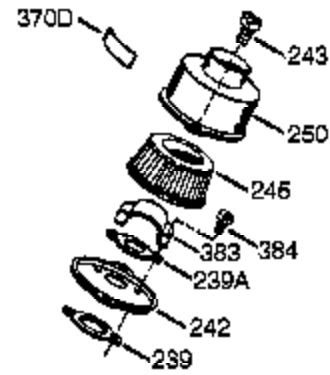

## Engine Parts List #1

| Ref # | Part Number | Qty | Description                                    |
|-------|-------------|-----|--|
| 1     | 0           | 1   | Cylinder (Order S/B if replacement is needed)  |
| 16B   | 490291A     | 1   | Air Vane                                       |
| 19    | 570707      | 1   | Extension Spring                               |
| 24    | 530110      | 1   | Ball Bearing                                   |
| 29    | 530150      | 1   | Needle Bearing & Liner Set (37 Needle s)       |
| 29A   | 530104A     | 1   | Cartridge Bearing                              |
| 30    | 290680      | 1   | Crankshaft                                     |
| 33A   | 570644      | 1   | Cover Plate                                    |
| 34A   | 650579      | 4   | Screw, T-25, 10-24 x 1/2"                      |
| 41    | 310283A     | 1   | Piston & Pin Assembly (Incl. 43)               |
| 42    | 310289      | 2   | Ring Set                                       |
| 43    | 310167      | 2   | Piston Pin Retaining Ring                      |
| 45    | 310235B     | 1   | Connecting Rod Ass'y. (Incl. 29, 29A, & 46)    |
| 46    | 650633      | 4   | Connecting Rod Bolt                            |
| 69    | 510292A     | 1   | * Cylinder Cover Gasket                        |
| 69A   | 510323A     | 1   | * Cover Plate Gasket                           |
| 75    | 510319      | 2   | Oil Seal                                       |
| 77    | 530105      | 1   | Cartridge Bearing                              |
| 89A   | 611032      | 1   | Adapter Sleeve                                 |
| 90    | 611066      | 1   | Flywheel                                       |
| 92    | 650815      | 1   | Belleville Washer                              |
| 93    | 650390      | 1   | Flywheel Nut                                   |
| 100   | 34443B      | 1   | Solid State Ignition (Incl. 101)               |
| 101   | 610118      | 1   | Spark Plug Cover                               |
| 103   | 651007      | 2   | Screw, T-15, 10-24 x 15/16"                    |
| 119   | 510274A     | 1   | * Cylinder Head Gasket                         |
| 120   | 250240B     | 1   | Cylinder Head                                  |
| 131   | 650477      | 5   | Screw, T-30, 1/4-20 x 3/4"                     |
| 135   | 611049      | 1   | Resistor Spark Plug (RCJ8Y)                    |
| 163   | 650838      | 1   | Washer   |
| 169   | 510325A     | 1   | * Compression Release Cover Gasket             |
| 172A  | 570708      | 1   | Compression Release Cover                      |
| 174   | 650579      | 1   | Screw, T-25, 10-24 x 1/2"                      |
| 177   | 650959      | 2   | Screw, 5/32, 1/4-20 x 1"                       |
| 184   | 510326A     | 2   | * Carburetor Gasket                            |
| 186   | 490322      | 1   | Governor Link                                  |
| 187   | 570438A     | 1   | Spacer   |
| 216   | 570645      | 1   | R.P.M. Adjusting Lever                         |
| 257   | 650911      | 4   | Screw, T-30, 1/4-20 x 5/8"                     |
| 258   | 350422      | 1   | Blower Housing Base (Incl. 75)                 |
| 260   | 350437      | 1   | Blower Housing                                 |
| 261   | 650737      | 4   | Screw, 1/4-20 x 1/2"                           |
| 274   | 510207A     | 1   | * Exhaust Gasket                               |
| 285   | 590551A     | 1   | Starter Cup                                    |
| 287   | 650926      | 3   | Screw, 8-32 x 21/64"                           |
| 325   | 29443       | 1   | Wire Clip                                      |
| 330   | 611255      | 1   | Wire Harness                                   |
| 370K  | 36695       | 1   | Starter Decal                                  |
| 380   | 640090A     | 1   | Carburetor (Incl. 184)                         |
| 390   | 590743      | 1   | Rewind Starter                                 |
| 400   | 510324B     | 1   | * Gasket Set (Incl. items marked PK i n notes) |