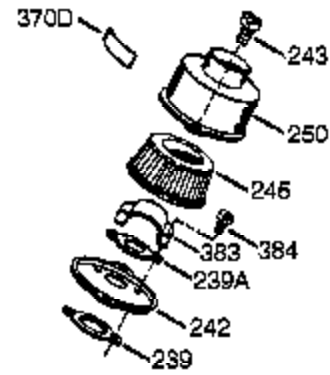

Ref #	Part Number	Qty	Description
239	35815	1	Air Cleaner Gasket
275	390330	1	Muffler (Incl. 274 & 277)
383	570434	1	Carburetor Baffle
384	650431	2	Screw, Torx T-25, 10-32 x 5/8"
420	730227A	1	2-Cycle Oil (8 oz.)