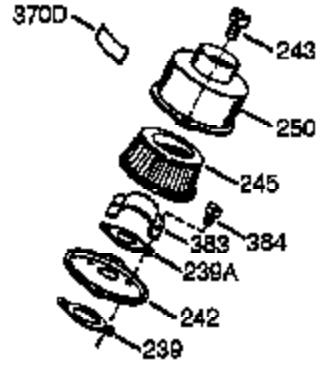

Ref #	Part Number	Qty	Description
395	88941	1	Electric Starter Motor (120 Volt) (Optional)
400	510324B	1	* Gasket Set (Incl. items marked PK in notes) Incl. (1) each of part #'s 510207A, 510274A, 510292A, 510323A, 510325A, 510326A, 510346A, and (2) of part # 510110A