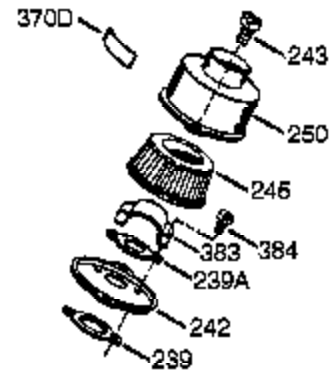

Ref #	Part Number	Qty	Description
239	35815	1	Air Cleaner Gasket
275	390341	1	Muffler
370	36261	1	Lubrication Decal
383	570434	1	Spit Cup
384	650431	2	Screw, Torx T-25, 10-32 x 5/8"
420	730227A	1	2-Cycle Oil (8 oz.)
900	0		Replacement Engine - None
900	0		Replacement S/B 710574, order from 71 -999