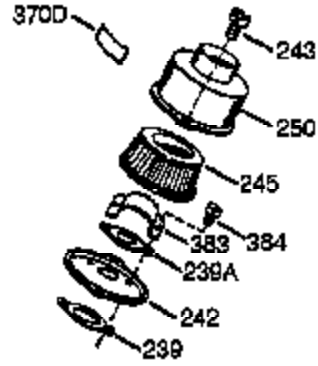

Ref #	Part Number	Qty	Description
	1 xxxxx	1	Cylinder (Order S/B if replacement is needed)
16B	490291A	1	Air Vane
19	570707	1	Extension Spring
24	530110	1	Ball Bearing
29	530150	1	Needle Bearing & Liner Set (37 Needle s)
29A	530104A	1	Cartridge Bearing
30	290602	1	Crankshaft
33A	570644	1	Cover Plate
34A	650579	4	Screw, Torx T-25, 10-24 x 1/2"
41	310283A	1	Piston & Pin Ass'y. (Incl. 43)
42	310190	2	Ring Set
43	310167	2	Piston Pin Retaining Ring
45	310235B	1	Connecting Rod Ass'y. (Incl. 29, 29A, & 46)
46	650633	4	Connecting Rod Bolt
69	510292A	1	* Cylinder Cover Gasket
69A	510323A	1	* Cover Plate Gasket
75	510319	2	Oil Seal
77	530105	1	Cartridge Bearing
89A	611032	1	Adapter Sleeve
90	611112	1	Flywheel
92	650815	1	Belleville Washer
93	650390	1	Flywheel Nut
100	34443A	1	Solid State Ignition (Incl. 101)
101	610118	1	Spark Plug Cover
103	650814	2	Screw, Torx T-15, 10-24 x 1"
105A	650796	4	Stud
119	510274A	1	* Cylinder Head Gasket
120	250240B	1	Cylinder Head
131	650477	5	Screw, Torx T-30, 1/4-20 x 3/4"
135	611049	1	Resistor Spark Plug (RCJ8Y)
163	650838	1	Washer
169	510325A	1	* Compression Release Cover Gasket
172A	570708	1	Compression Release Cover
174	650579	1	Screw, Torx T-25, 10-24 x 1/2"
177	650959	2	Screw, 5/32 Allen, 1/4-20 x 1"
184	510326A	2	* Carburetor Gasket
186	490322	1	Governor Link
187	570438A	1	Spacer
216	570645	1	R.P.M. Adjusting Lever
239	35815	1	Air Cleaner Gasket
257	650911	4	Screw, Torx T-30, 1/4-20 x 5/8"
258	350396	1	Blower Housing Base (Incl. 75)
260	350445	1	Blower Housing
261	650737	4	Screw, 1/4-20 x 1/2"
274	510346A	1	* Exhaust Gasket
277	650869	2	Screw, 1/4-20 x 2-3/4"
285	590551	1	Starter Cup
287	650926	3	Screw, 8-32 x 21/64"
325	29443	1	Wire Clip
330	611153	1	Wire Harness
370	35977	1	Instruction Decal
380	632641	1	Carburetor (Incl. 184)
390	590652	1	Rewind Starter
400	510324B	1	* Gasket Set (Incl. items marked PK i n notes) Incl. (1) each of part #'s 510207A, 510274A, 510292A, 510323A, 510325A, 510326A, 510346A, and (2) of part # 510110A