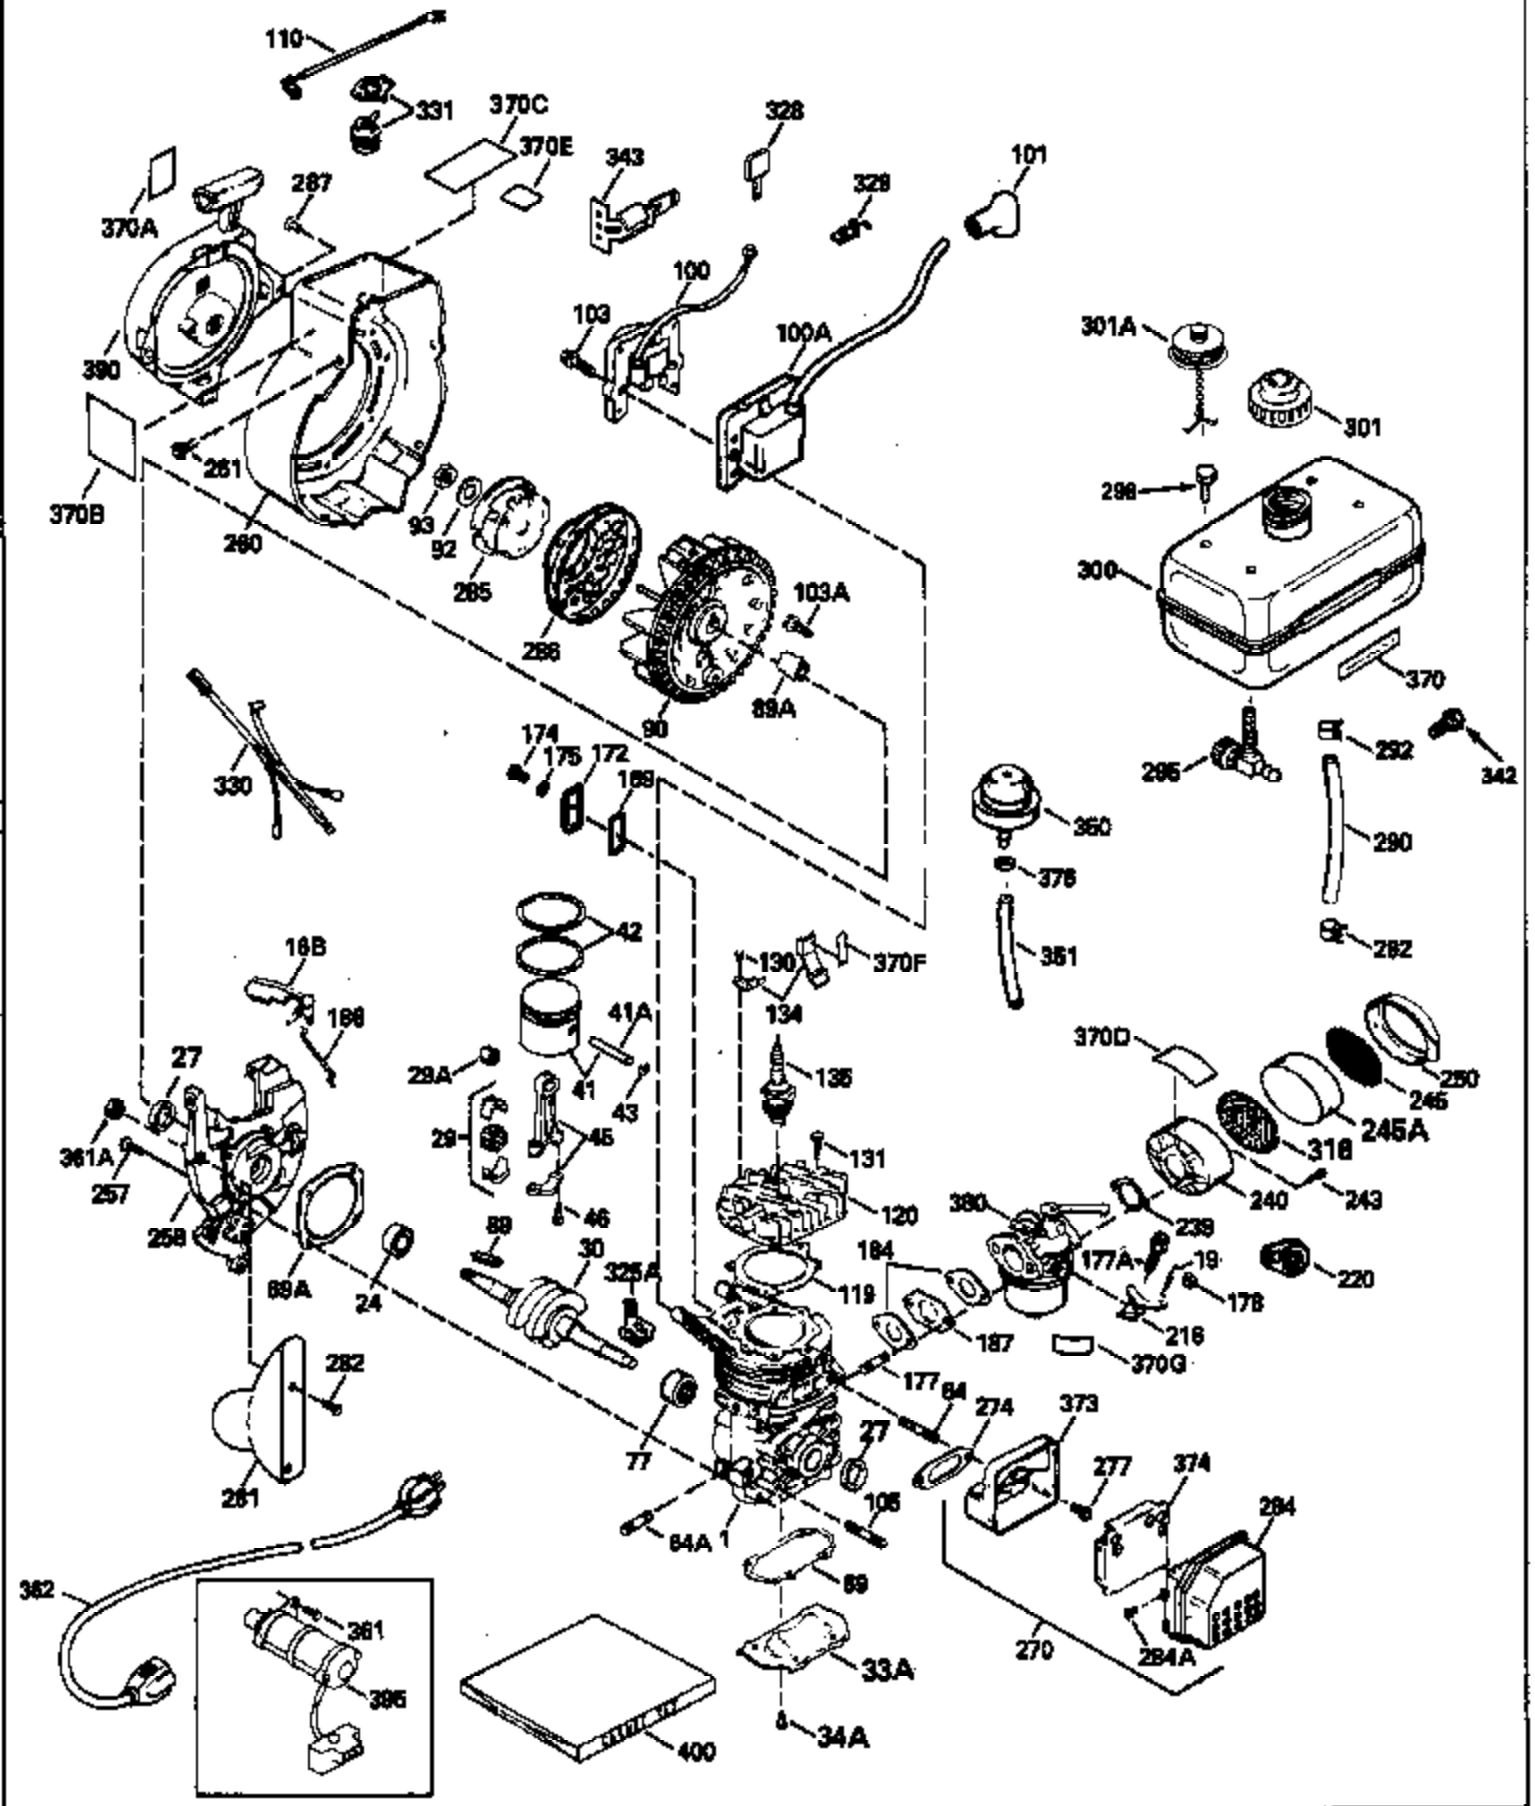

ILLUSTRATION SHOWS TYPICAL PARTS ONLY. ORDER BY PART NUMBER. PARTS NOT LISTED ARE SUPPLIED BY OEM.

Ref #	Part Number	Qty	Description
	1		Cylinder (Order s/b if replacement is req.)
16B	490291A		Air Vane
19	570646		Extension Spring
24	530110		Ball Bearing
27	510319		Oil Seal
29	530150		Needle Bearing & Liner Set (37 needle s)
29A	530104A		Cartridge Bearing
30	290607		Crankshaft
33A	570644		Cover Plate
34A	650579		Screw, Torx T-25, 10-24 x 1/2"
41	310283A		Piston & Pin Assy. (Incl. 43)
42	310190		Ring Set
43	310167		Piston Pin Retaining Ring
45	310235B		Connecting Rod Assy. (Incl. 29, 29A & 46)
46	650633		Connecting Rod Bolt
69	510323A		* Cover Plate Gasket
69A	510292A		* Cylinder Cover Gasket
77	530105		Cartridge Bearing
89A	611032		Adapter Sleeve
90	611066		Flywheel
92	650815		Belleville Washer
93	650390		Flywheel Nut
100A	34443A		Solid State Ignition (Incl. 101)
101	610118		Spark Plug Cover
103	650814		Screw, Torx T-15, 10-24 x 1"
119	510274A		* Cylinder Head Gasket
120	250240B		Cylinder Head
131	650477		Screw, Torx T-30, 1/4-20 x 3/4"
135	611049		Resistor Spark Plug (RCJ-8Y)
169	510325A		* Cover Gasket
172	570647		Compression Release Cover
174	650579		Screw, Torx T-25, 10-24 x 1/2"
175	650838		Washer, No. 10
177A	650959		Screw, 1/4-20 x 1"
184	510326A		* Carburetor Gasket
186	490294		Governor Link
187	570438A		Spacer
216	570645		R.P.M. Adjusting Lever
257	650911		Screw, Torx T-30, 1/4-20 x 5/8"
258	350422		Blower Housing Base (Incl. 27)
260	350437		Blower Housing
261	650737		Screw, 1/4-20 x 1/2"
270	390263B		Muffler Assy.(Incl.277,284,284A,373,3 74) NOTE: Muffler Assembly 390263B has been replaced by the new onepiece muffler, Ref. 275.
274	510207A		* Exhaust Gasket
277	650911		Screw, Torx T-30, 1/4-20 x 5/8"
284	390267		Muffler Cover NOTE: This muffler cover has been replaced by the new one piecemuffler, Ref. #s 275, 275A or 275B.
284A	650578		Screw, 8-18 x 3/8"
285	590551		Starter Cup
287			Pop Rivet (3/16" dia.)(Purchase local ly)
300	32660A		Fuel Tank (Incl. 292)
301	410240		Fuel Cap
330	611164A		Wire Harness
350	570629A		Primer Bulb
351	32180C		Primer Line