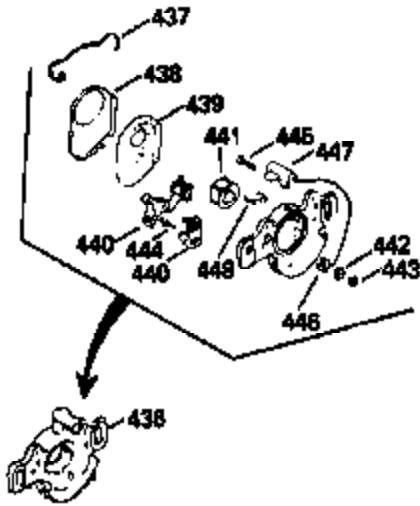

ILLUSTRATION SHOWS TYPICAL PARTS ONLY. ORDER BY PART NUMBER. PARTS NOT LISTED ARE SUPPLIED BY OEM.

Ref #	Part Number	Qty	Description
287A	650926		Screw, 8-32 x 21/64"
325	29443		Wire Clip
350	570629A		Primer Bulb
390A	590652		Rewind Starter (Refer to Division 5, Section C, page 34 or Fiche 27A, Grid G-10for breakdown)
422	730227A		2-Cycle Oil (8 oz.)