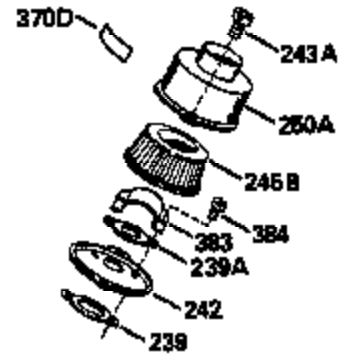

ILLUSTRATION SHOWS TYPICAL PARTS ONLY. ORDER BY PART NUMBER. PARTS NOT LISTED ARE SUPPLIED BY OEM.

Ref #	Part Number	Qty	Description
287A	650926		Screw, 8-32 x 21/64"
325	29443		Wire Clip
350	570629A		Primer Bulb
390A	590652		Rewind Starter (Refer to Division 5, Section C, page 34 or Fiche 27A, Grid G-10for breakdown)
422	730227A		2-Cycle Oil (8 oz.)