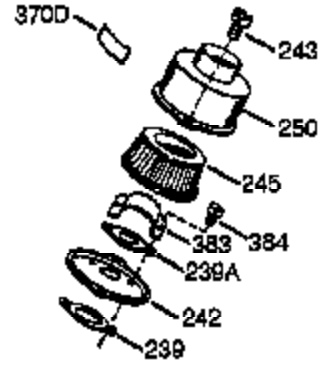

Ref #	Part Number	Qty	Description
	1 xxxxx	1	Cylinder (Order S/B if replacement is needed)
16B	490291A	1	Air Vane
19	570646	1	Extension Spring
24	530110	1	Ball Bearing
29A	530104A	1	Cartridge Bearing
29	530150	1	Needle Bearing & Liner Set (37 Needle s)
30	290609	1	Crankshaft
33A	570644	1	Cover Plate
34A	650579	4	Screw, Torx T-25, 10-24 x 1/2"
41	310283A	1	Piston & Pin Ass'y. (Incl. 43)
42	310190	2	Ring Set
43	310167	2	Piston Pin Retaining Ring
45	310235B	1	Connecting Rod Ass'y. (Incl. 29, 29A, & 46)
46	650633	4	Connecting Rod Bolt
69	510292A	1	* Cylinder Cover Gasket
69A	510323A	1	* Cover Plate Gasket
75	510319	2	Oil Seal
77	530105	1	Cartridge Bearing
89A	611032	1	Adapter Sleeve
90	611066	1	Flywheel
92	650815	1	Belleville Washer
93	650390	1	Flywheel Nut
100	34443A	1	Solid State Ignition
101	610118	1	Spark Plug Cover
103	650814	2	Screw, Torx T-15, 10-24 x 1"
110	611141	1	Ground Wire
119	510274A	1	* Cylinder Head Gasket
120	250240B	1	Cylinder Head
131	650477	5	Screw, Torx T-30, 1/4-20 x 3/4"
135	611049	1	Resistor Spark Plug (RCJ8Y)
163	650838	1	Washer
169	510325A	1	* Compression Release Cover Gasket
172A	570708	1	Compression Release Cover
174	650579	1	Screw, Torx T-25, 10-24 x 1/2"
177	650959	2	Screw, 5/32 Allen, 1/4-20 x 1"
184	510326A	2	* Carburetor Gasket
186	490294	1	Governor Link
187	570438A	1	Spacer
216	570645	1	R.P.M. Adjusting Lever
239	35815	1	Air Cleaner Gasket
257	650911	4	Screw, Torx T-30, 1/4-20 x 5/8"
258	350422	1	Blower Housing Base (Incl. 75)
260	350440	1	Blower Housing
261	650737	4	Screw, 1/4-20 x 1/2"
274	510207A	1	* Exhaust Gasket
277	650869	2	Screw, 1/4-20 x 2-3/4"
285	590551	1	Starter Cup
287	650926	3	Screw, 8-32 x 21/64"
325	29443	1	Wire Clip
351	32180C	1	Primer Line
370	35977	1	Instruction Decal
380	632410	1	Carburetor (Incl. 184)
390	590652	1	Rewind Starter
400	510324B	1	* Gasket Set (Incl. items marked PK i n notes) Incl. (1) each of part #'s 510207A, 510274A, 510292A, 510323A, 510325A, 510326A, 510346, and (2) of part # 510110A