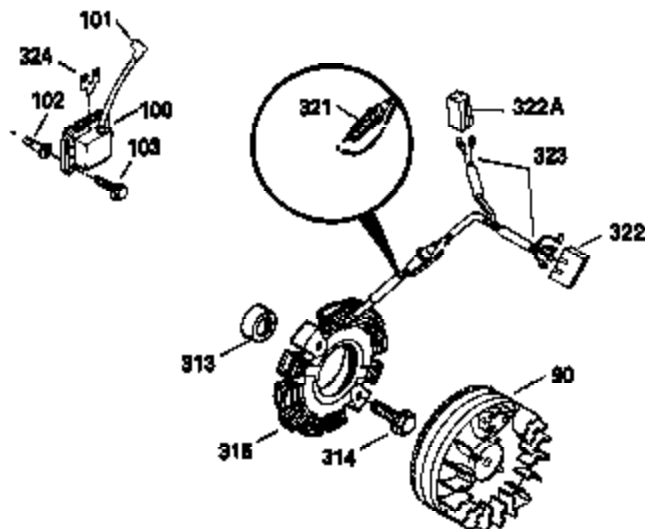

**ADD-ON ALTERNATOR  
AC LIGHTING OR DC CHARGING**

**OPTIONAL  
STARTER MUFF KIT**  
730571  
Can be used on H50-60 with  
stamped steel starter.

**STANDARD POINT  
IGNITION**

**SOLID STATE**

Ref #	Part Number	Qty	Description
49	34242	1	Oil Dipper
90	611087	1	Flywheel
100	34443A	1	Solid State Ignition
101	610118	1	Spark Plug Cover
102	650872	2	Solid State Mounting Stud
103	651007	2	Screw, Torx T-15, 10-24 x 15/16"
110A	35305	1	Ground Wire
172	28425	1	Valve Cover
173	35350	1	Breather Tube
183	32398	1	Choke Bracket
222	28820	2	Screw, 10-32 x 1/2"
269	35865	1	* Exhaust Manifold Gasket
279B	26073	1	Washer
291	30962	1	Fuel Line
313	35189	1	Spacer
314	650873	1	Screw, 1/4-20 x 3/4"
315	611111	1	Alternator Coil (18 Watt)(Incl. 323)
323	611118	1	Terminal
334	650257	2	Screw, 8-32 x 5/16"
370K	36695	1	Starter Decal