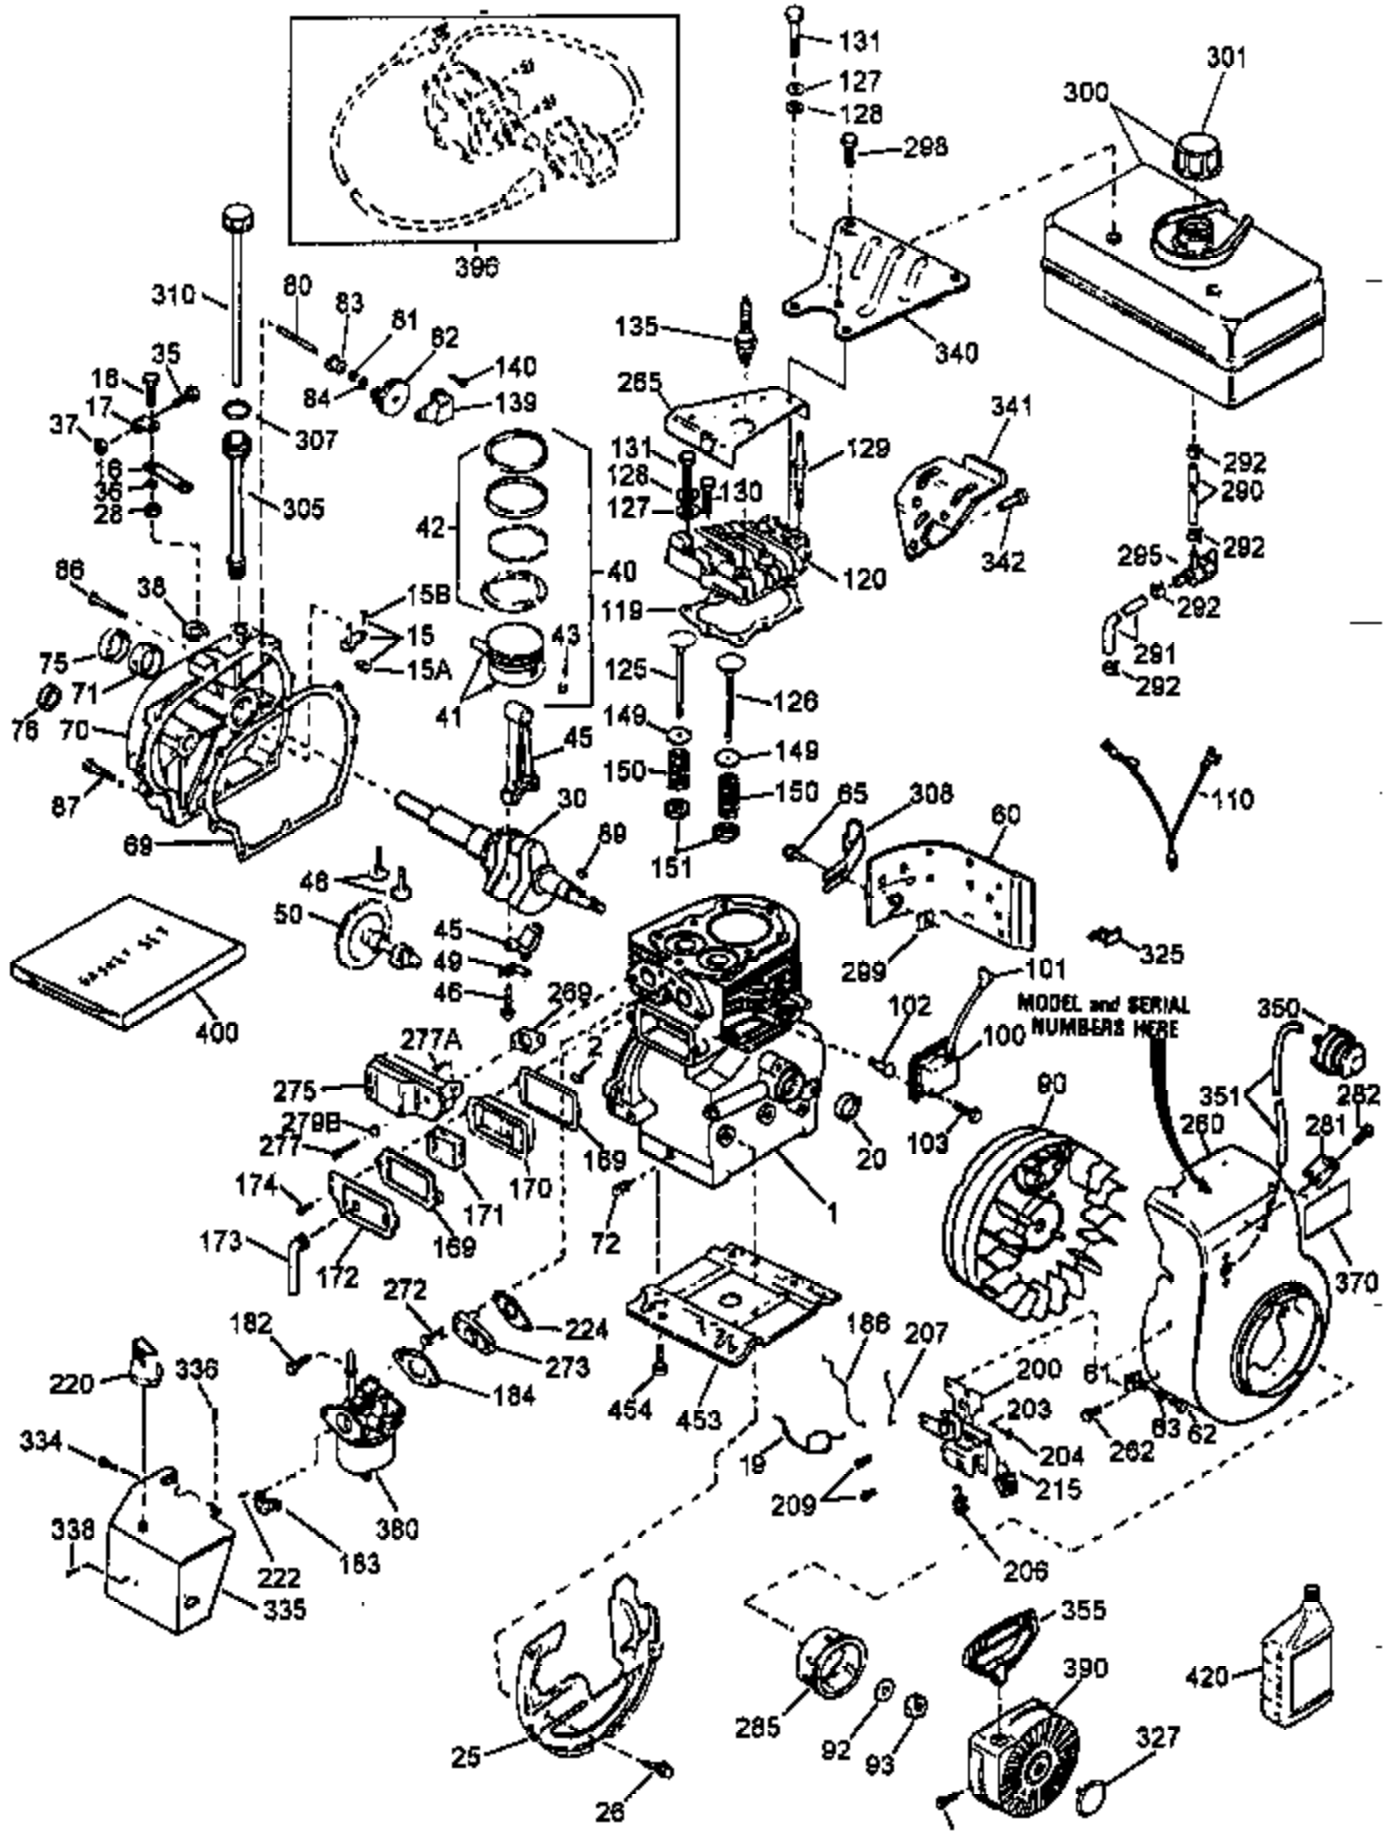

VIEW 1 of 2 ... this illustration may not depict actual equipment and is for reference only!

Ref #	Part Number	Qty	Description
1	32586C	1	Cylinder (Incl. 2 & 20)
2	27652	2	Dowel Pin
15B	650494	1	Screw, 6-40 x 5/16"
15A	30700	1	Governor Yoke
15	30699C	1	Governor Rod (Incl. 15A & 15B)
16	33454	1	Governor Lever
17	29916	1	Governor Lever Clamp
18	650548	1	Screw, 8-32 x 5/16"
19	34663	1	Speed Control Spring
20	32630	1	Oil Seal
25	35326	1	Blower Housing Baffle
26	650561	2	Screw, 1/4-20 x 5/8"
28	30322	1	Lock Nut, 8-32
30	35272	1	Crankshaft
35	29826	1	Screw, 10-32 x 3/4"
36	29918	1	Lock Washer
37	29216	1	Lock Nut, 10-32
38	29642	1	Retaining Ring
40	34517	1	Piston, Pin & Ring Set (Std.)
40	34518	1	Piston, Pin & Ring Set (.010" OS)
40	34519	1	Piston, Pin & Ring Set (.020" OS)
41	32592B	1	Piston & Pin Ass'y. (Std.) (Incl. 43)
41	32593B	1	Piston & Pin Ass'y. (.010" OS) (Incl. 43)
41	32594B	1	Piston & Pin Ass'y. (.020" OS) (Incl. 43)
42	32595	1	Ring Set (Std.)
42	32596	1	Ring Set (.010" OS)
42	32597	1	Ring Set (.020" OS)
43	27888	2	Piston Pin Retaining Ring
45	32591C	1	Connecting Rod Ass'y. (Incl. 46 & 49)
46	650662C	2	Connecting Rod Bolt
48	34034	2	Valve Lifter
49	34242	1	Oil Dipper
50	32115	1	Camshaft (MCR)
60	30622A	1	Blower Housing Extension
61	34126	1	Grommet Mounting Bracket
62	650760	1	Screw, 8-32 x 3/8"
63	28545	1	Grommet
65	650128	1	Screw, 10-24 x 1/2"
69	30684	1	* Cylinder Cover Gasket
70	31303C	1	Cylinder Cover (Incl. 71, 75 & 80)
71	31546	1	Crankshaft Bushing
72	27642	1	Oil Drain Plug
75	28427	1	Oil Seal
80	31845	1	Governor Shaft
81	30590A	1	Washer
82	30591	1	Governor Gear Ass'y.
83	30588A	1	Governor Spool
84	29193	1	Retaining Ring
86	650488	7	Screw, 1/4-20 x 1-1/4"
87	650493	1	Screw, 1/4-20 x 1-3/4"
89	32589	1	Flywheel Key
90	611085	1	Flywheel
92	650815	1	Belleville Washer
93	650871	1	Flywheel Nut
100	34443A	1	Solid State Ignition
101	610118	1	Spark Plug Cover
102	650872	2	Solid State Mounting Stud
103	650814	2	Screw, Torx T-15, 10-24 x 1"