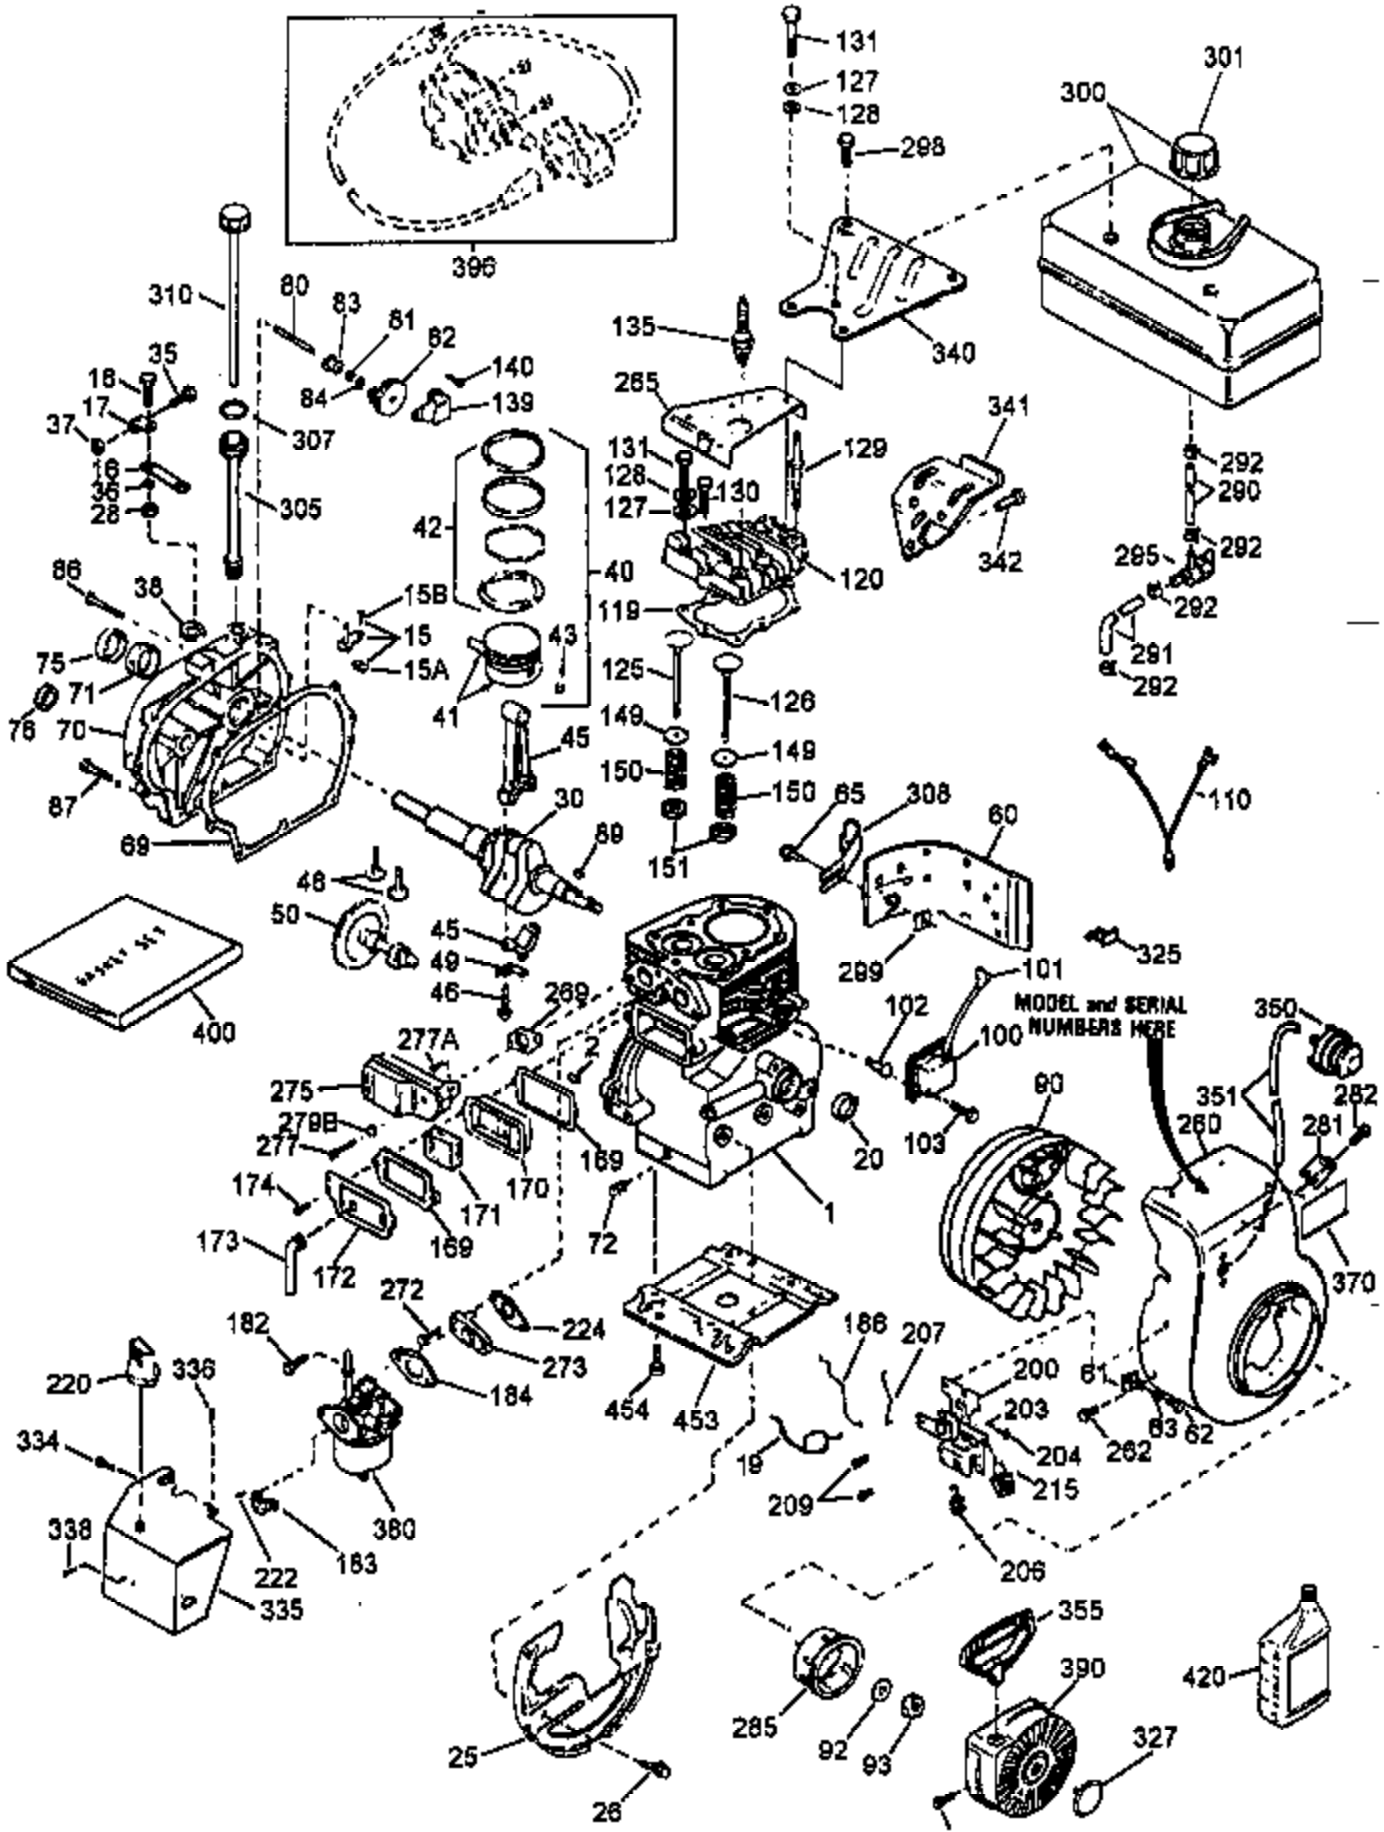

VIEW 1 of 2 ... this illustration may not depict actual equipment and is for reference only!

Ref #	Part Number	Qty	Description
	NS	1	Warranty Tag (2N'10)
1	34919B	1	Cylinder (Incl. 2, 20 & 72)
2	27652	2	Dowel Pin
15A	30700	1	Governor Yoke
15B	650494	1	Screw, 6-40 x 5/16"
15	30699C	1	Governor Rod (Incl. 15A & 15B)
16	33454	1	Governor Lever
17	29916	1	Governor Lever Clamp
18	650548	1	Screw, 8-32 x 5/16"
19	34663	1	Speed Control Spring
20	32630	1	Oil Seal
25	36460	1	Blower Housing Baffle
26	650561	2	Screw, 1/4-20 x 5/8"
28	30322	1	Lock Nut, 8-32
30	35193	1	Crankshaft
35	29826	1	Screw, 10-32 x 3/4"
36	29918	1	Lock Washer
37	29216	1	Lock Nut, 10-32
38	29642	1	Retaining Ring
40	34531	1	Piston, Pin & Ring Set (Std.)
40	34532	1	Piston, Pin & Ring Set (.010" OS)
40	34533	1	Piston, Pin & Ring Set (.020" OS)
41	33312B	1	Piston & Pin Ass'y. (Std.) (Incl. 43)
41	33313B	1	Piston & Pin Ass'y. (.010" OS) (Incl. 43)
41	33314B	1	Piston & Pin Ass'y. (.020" OS) (Incl. 43)
42	34854	1	Ring Set (Std.)
42	34855	1	Ring Set (.010" OS)
42	34856	1	Ring Set (.020" OS)
43	27888	2	Piston Pin Retaining Ring
45	31380C	1	Connecting Rod Ass'y. (Incl. 46)
46	650662C	2	Connecting Rod Bolt
48	34034	2	Valve Lifter
50	33931	1	Camshaft (MCR)
60	30622A	1	Blower Housing Extension
61	34126	1	Grommet Mounting Bracket
62	650760	1	Screw, 8-32 x 3/8"
63	28545	1	Grommet
65	650128	1	Screw, 10-24 x 1/2"
69	30684	1	* Cylinder Cover Gasket
70	31720A	1	Cylinder Cover (Incl. 71, 75 & 80)
71	31546	1	Crankshaft Bushing
72	27642	1	Oil Drain Plug
75	28427	1	Oil Seal
76	28926	1	Oil Seal
80	31845	1	Governor Shaft
81	30590A	1	Washer
82	30591	1	Governor Gear Ass'y.
83	30588A	1	Governor Spool
84	29193	1	Retaining Ring
86	650488	7	Screw, 1/4-20 x 1-1/4"
87	650493	1	Screw, 1/4-20 x 1-3/4"
89	32589	1	Flywheel Key
90	611085	1	Flywheel
92	650815	1	Belleville Washer
93	8116	1	Flywheel Nut
100	34443A	1	Solid State Ignition
101	610118	1	Spark Plug Cover
102	650872	2	Solid State Mounting Stud