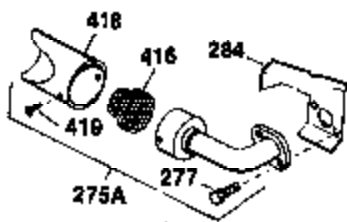

OPTIONAL SPARK ARREST MUFFLER