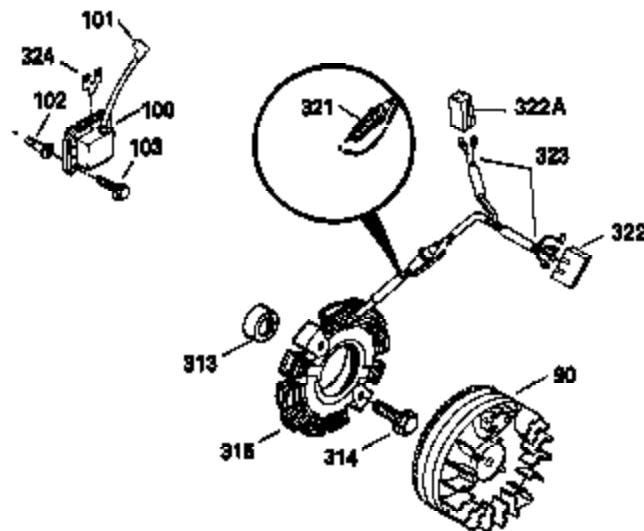

SOLID STATE