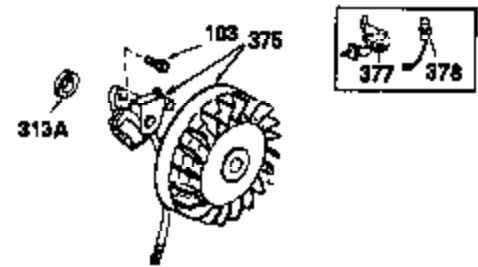

**ADD-ON ALTERNATOR
AC LIGHTING OR DC CHARGING**