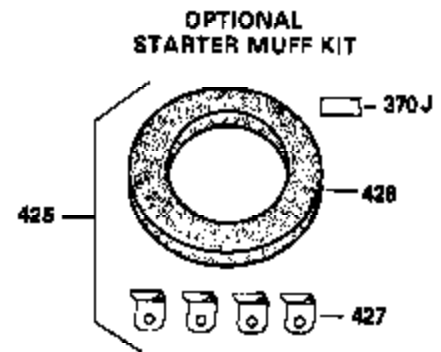

**OPTIONAL
STARTER MUFF KIT**
730571
Can be used on H50-60 with
stamped steel starter.