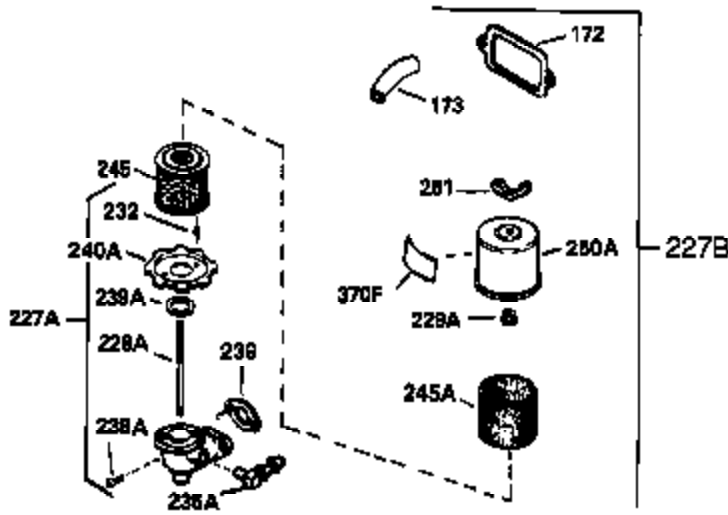

**ADD-ON ALTERNATOR
AC LIGHTING OR DC CHARGING**