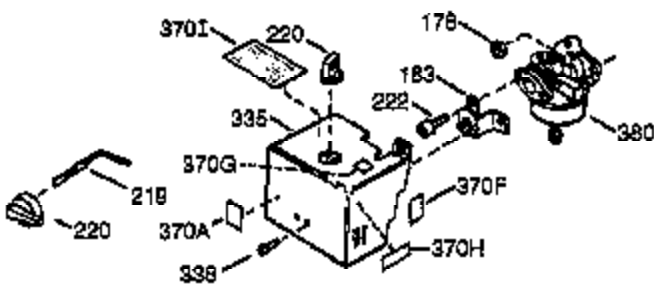

ILLUSTRATION SHOWS TYPICAL PARTS ONLY. ORDER BY PART NUMBER. PARTS NOT LISTED ARE SUPPLIED BY OEM.

VIEW 2 OF 2