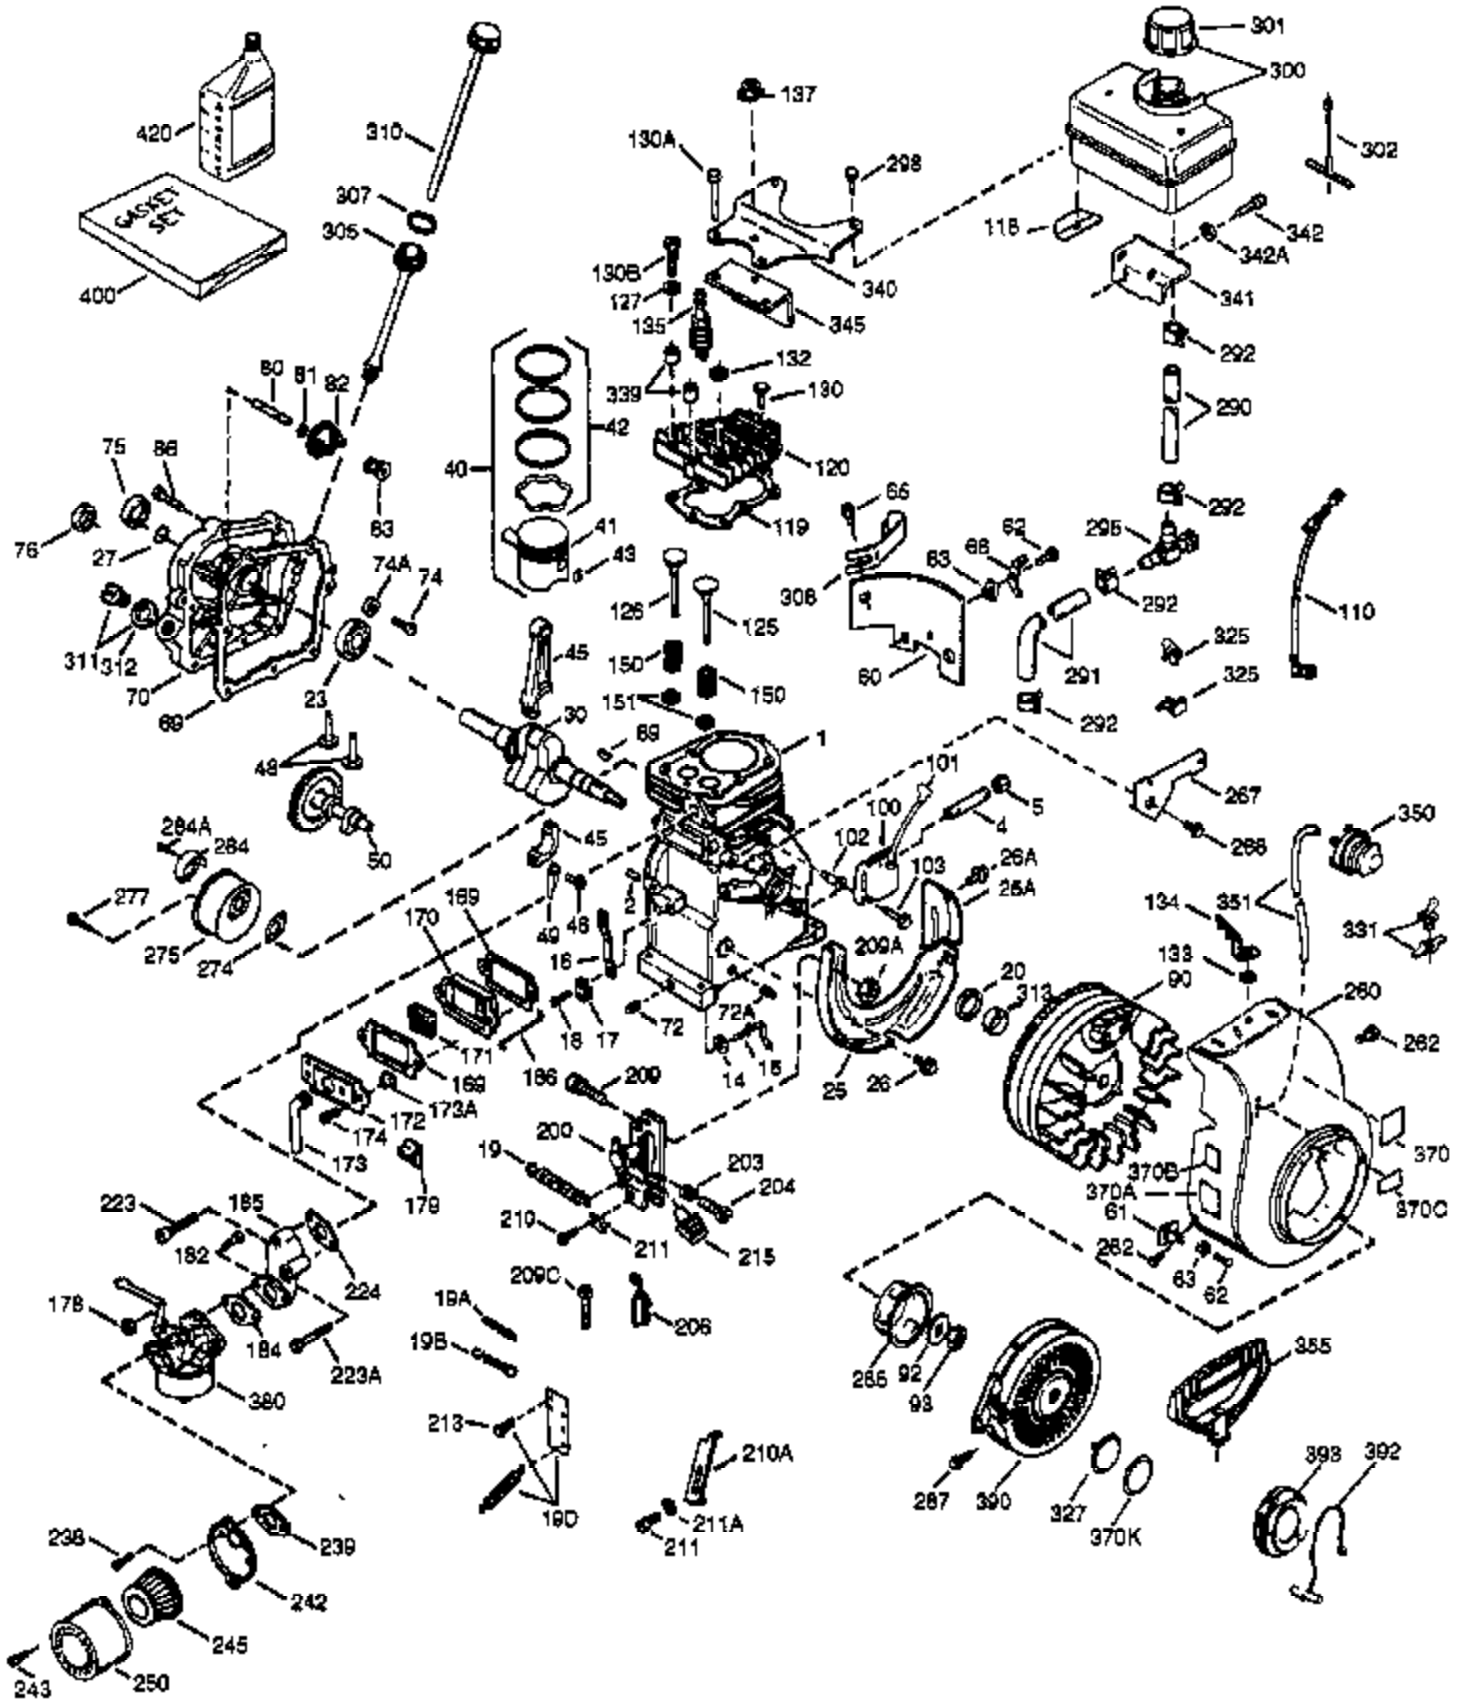

ILLUSTRATION SHOWS TYPICAL PARTS ONLY. ORDER BY PART NUMBER. PARTS NOT LISTED ARE SUPPLIED BY OEM.

VIEW 1 OF 2

Ref #	Part Number	Qty	Description
1	34708A	1	Cylinder (Incl. 2, 20 & 72)
2	26727	2	Dowel Pin
14	28277	1	Washer
15	31334	1	Governor Rod
16	31510	1	Governor Lever
17	31335	1	Governor Lever Clamp
18	650548	1	Screw, 8-32 x 5/16"
19	31426	1	Extension Spring
20	32600	1	Oil Seal
25	33342	1	Blower Housing Baffle
25A	33341	1	Baffle Extension
26A	650701	1	Screw, 8-18 x 7/16"
26	650561	2	Screw, 1/4-20 x 5/8"
30	34734	1	Crankshaft
32	32323	1	Washer
40	34514	1	Piston, Pin & Ring Set (Std.)
40	34515	1	Piston, Pin & Ring Set (.010" OS)
40	34516	1	Piston, Pin & Ring Set (.020" OS)
41	32538B	1	Piston & Pin Ass'y. (Std.) (Incl. 43)
41	32548B	1	Piston & Pin Ass'y. (.010" OS) (Incl. 43)
41	32549B	1	Piston & Pin Ass'y. (.020" OS) (Incl. 43)
42	28986	1	Ring Set (Std.)
42	28987	1	Ring Set (.010" OS)
42	28988	1	Ring Set (.020" OS)
43	20381	2	Piston Pin Retaining Ring
45	32875	1	Connecting Rod Ass'y. (Incl. 46 & 49)
46	32610A	2	Connecting Rod Bolt
48	27241	2	Valve Lifter
49	32654	1	Oil Dipper
50	34669A	1	Camshaft (BCR)
60	29745	1	Blower Housing Extension
61	34126	1	Grommet Mounting Bracket
62	650760	1	Screw, 8-32 x 3/8"
63	28545	1	Grommet
65	650128	1	Screw, 10-24 x 1/2"
69	27677	1	* Cylinder Cover Gasket
70	34678	1	Cylinder Cover (Incl. 75 & 80)
72A	28582	1	Oil Drain Plug
72	27642	1	Oil Drain Plug
75	27897	1	Oil Seal
76	30318	1	Camshaft Seal
80	30574	1	Governor Shaft
81	30590A	1	Washer
82	30591	1	Governor Gear Ass'y. (Incl. 81)
83	30588A	1	Governor Spool
84	29193	2	Retaining Ring
86	650488	7	Screw, 1/4-20 x 1-1/4"
89	610961	1	Flywheel Key
90	611081	1	Flywheel (W/Ring Gear)
92	650815	1	Belleville Washer
93	650863	1	Flywheel Nut
100	34443A	1	Solid State Ignition
101	610118	1	Spark Plug Cover
102	650872	2	Solid State Mounting Stud
103	650814	2	Screw, Torx T-15, 10-24 x 1"
110	35253	1	Ground Wire
119	29953C	1	* Cylinder Head Gasket
120	30579A	1	Cylinder Head (Incl. 131)