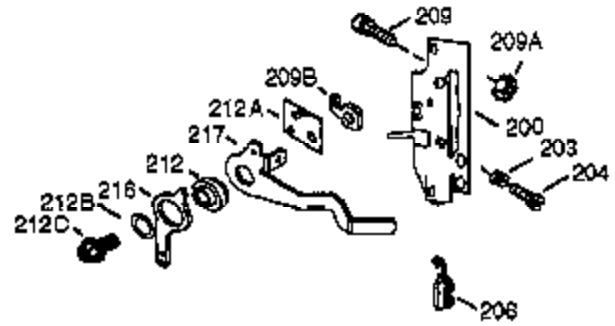

ILLUSTRATION SHOWS TYPICAL PARTS ONLY. ORDER BY PART NUMBER. PARTS NOT LISTED ARE SUPPLIED BY OEM.

VIEW 2 OF 2