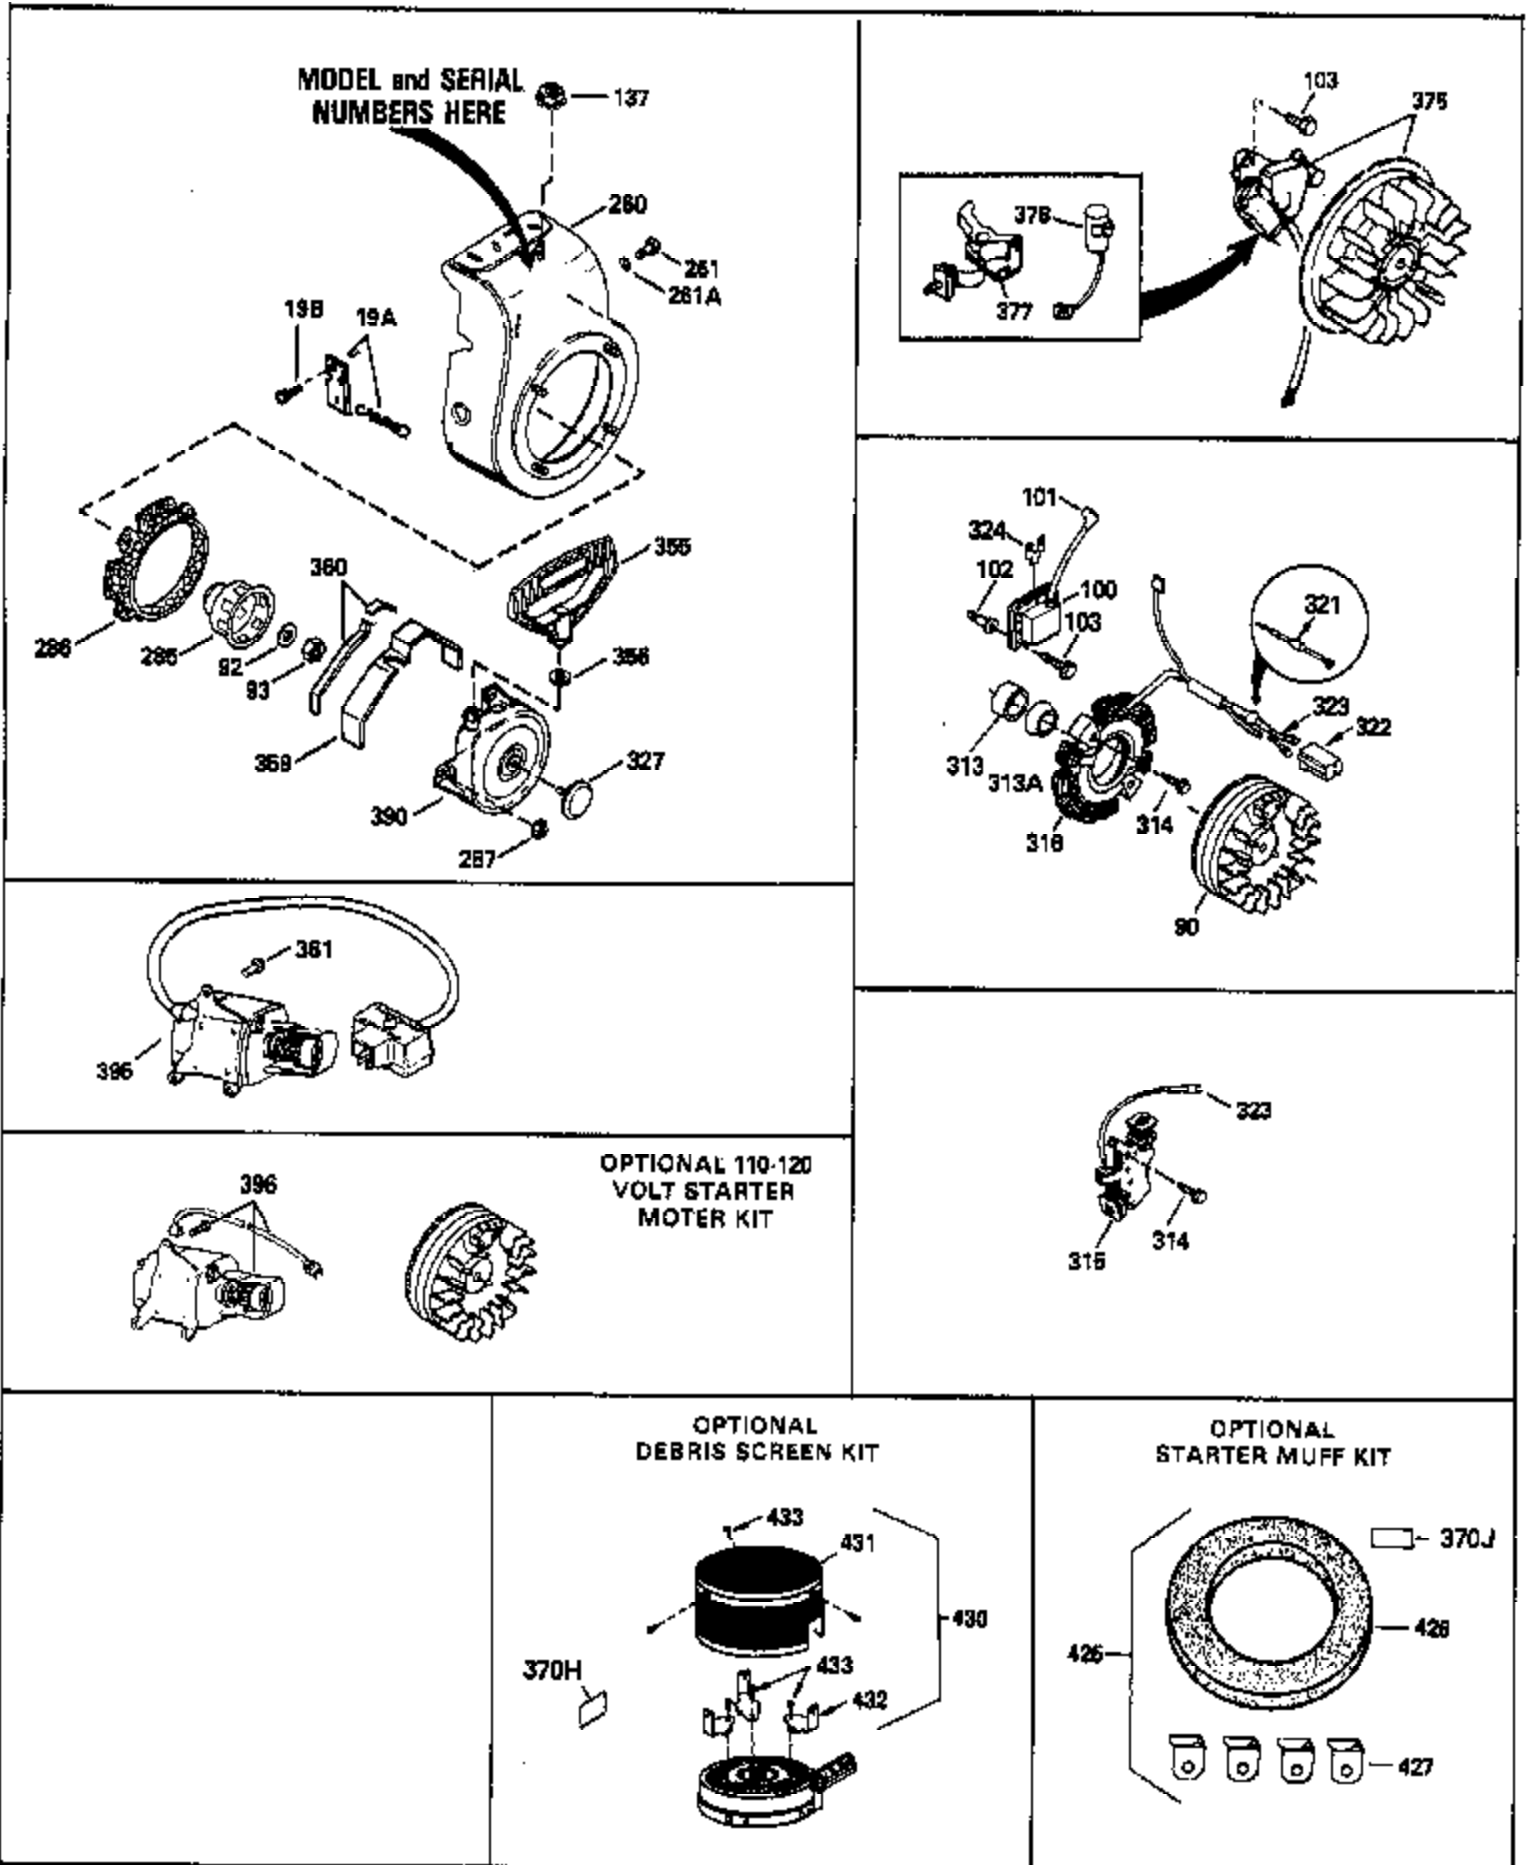

Ref #	Part Number	Qty	Description
19D	33857	1	Extension Spring Assy (Incl. 213)
26A	650926	1	Screw, 8-32 x 21/64"
28	30322	1	Lock Nut
90	611195	1	Flywheel
92	650815	1	Belleville Washer
93	650816	1	Flywheel Nut
100	34443A	1	Solid State Ignition
101	27276	1	Spark Plug Cover
102	651024	2	Solid State Mounting Stud
103	651007	2	Screw, Torx T-15, 10-24 x 15/16"
130B	650818	1	Screw, 5/16-18 x 1-1/2"
181	650870	1	Screw, 1/4-28 x 1-11/16"
209A	30322	2	Lock Nut, 8-32
209	650139	2	Screw, 8-32 x 1/2"
213	28942	1	Screw, 10-32 x 3/8"
223A	650664	1	Screw, 1/4-20 x 19/32"
238	650152	2	Screw, 8-32 x 3/8"
260	35585	1	Blower Housing
262	650737	2	Screw, 1/4-20 x 1/2"
285	36467A	1	Starter Cup
287	650926	2	Screw, 8-32 x 21/64"
313	34080	1	Spacer
370K	36695	1	Starter Decal
390	590732	1	Rewind Starter (NOTE: This engine could have been built with 590738 starter.)