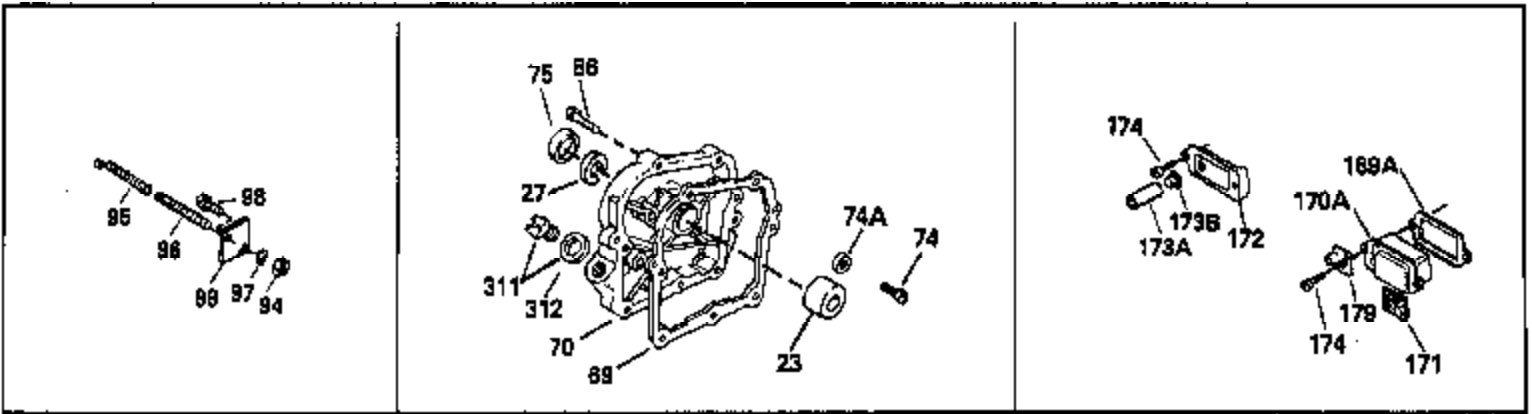

Ref #	Part Number	Qty	Description
400	36444	1	* Gasket Set (Incl. items marked PK i n notes) Incl. part #'s 26756 (1), 27234A (2), 27272A (1), 27677A (1), 29673 (1), 33670A (1), 33673A (1), 36443 (1)
420	730225	1	SAE 30 4-Cycle Engine Oil (Quart)