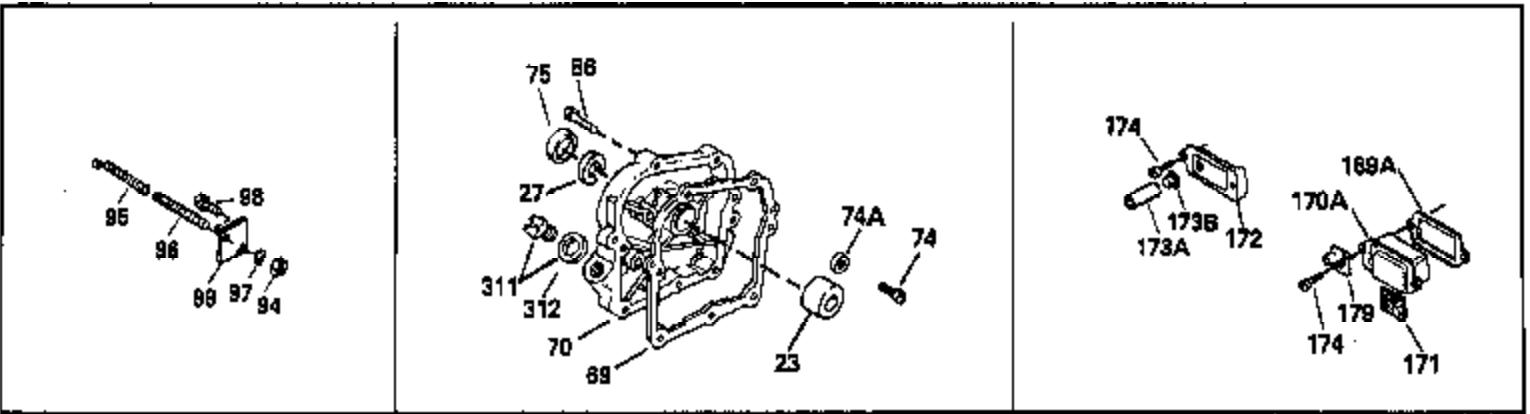

Ref #	Part Number	Qty	Description
380	631923	1	Carburetor (Incl. 184)
400	36444	1	* Gasket Set (Incl. items marked PK i n notes) Incl. part #'s 26756 (1), 27234A (2), 27272A (1), 27677A (1), 29673 (1), 33670A (1), 33673A (1), 36443 (1)
420	730225	1	SAE 30 4-Cycle Engine Oil (Quart)