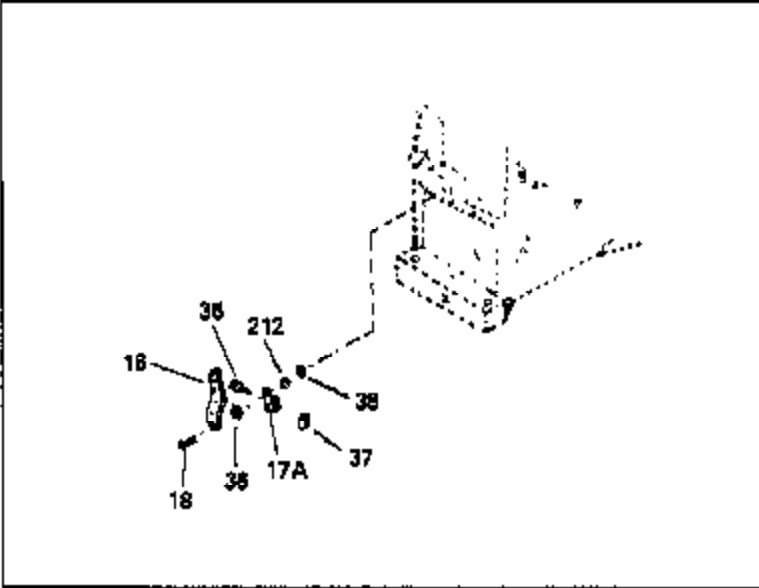

Ref #	Part Number	Qty	Description
380	631923	1	Carburetor (Incl. 184)
400	36444	1	* Gasket Set (Incl. items marked PK i n notes) Incl. part #'s 26756 (1), 27234A (2), 27272A (1), 27677A (1), 29673 (1), 33670A (1), 33673A (1), 36443 (1)
420	730225	1	SAE 30 4-Cycle Engine Oil (Quart)