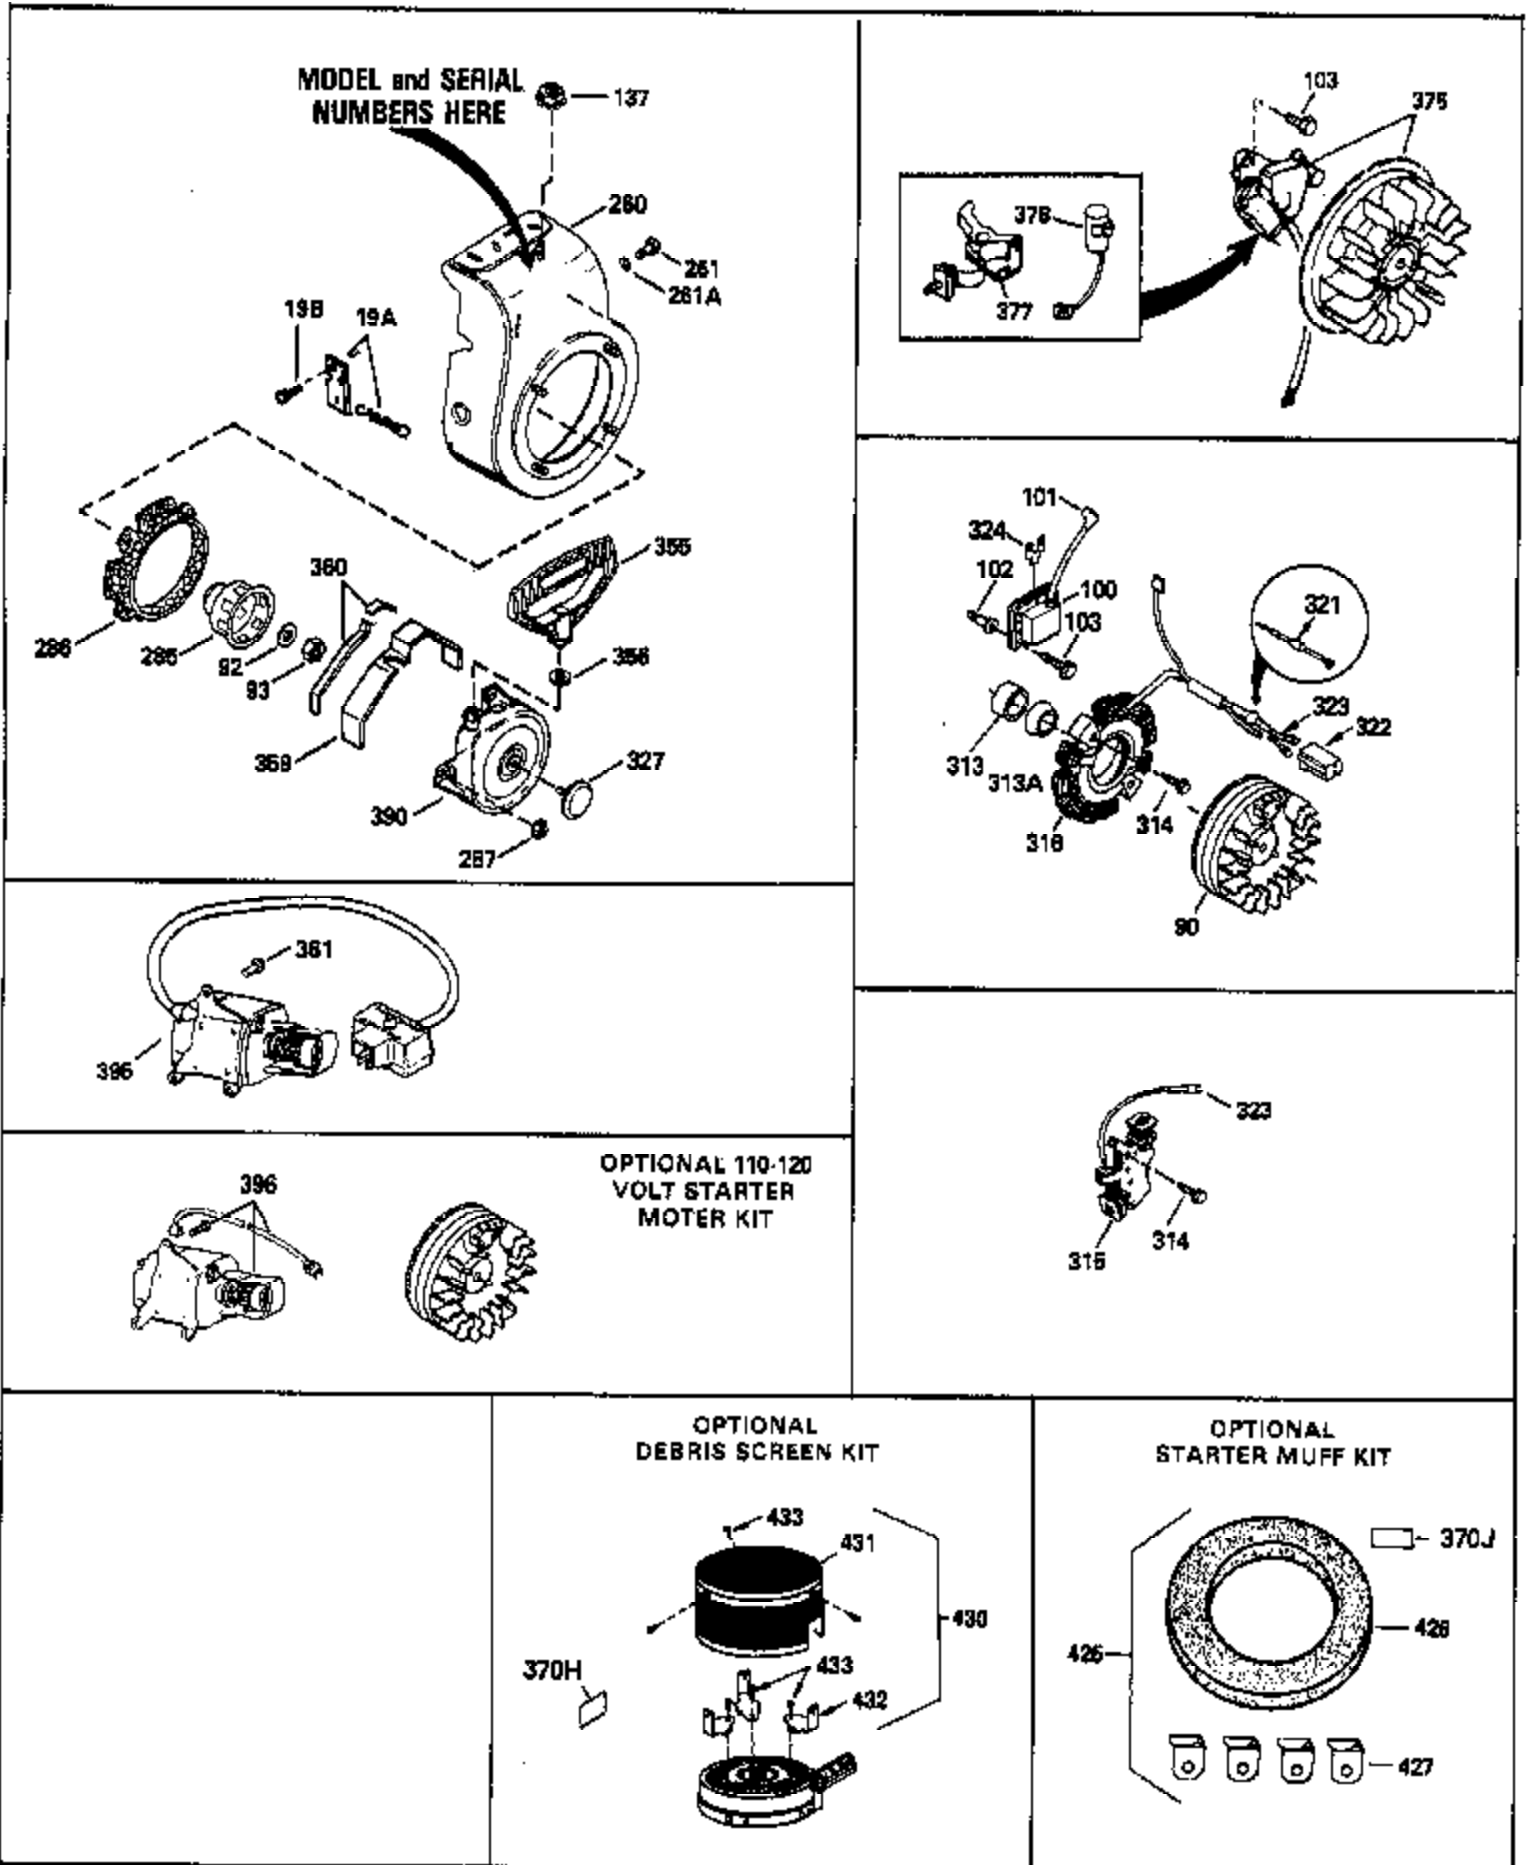

Ref #	Part Number	Qty	Description
19D	33857	1	Extension Spring Assy. (Incl. 213)
26A	650926	1	Screw, 8-32 x 21/64"
28	30322	1	Lock Nut
90	611195	1	Flywheel
92	650815	1	Belleville Washer
93	650816	1	Flywheel Nut
100	34443A	1	Solid State Ignition
101	27276	1	Spark Plug Cover
102	651024	2	Solid State Mounting Stud
103	651007	2	Screw, Torx T-15, 10-24 x 15/16"
118	35515	1	Rope Guard
130A	6021A	2	Screw, 5/16-18 x 1-1/2"
130B	650818	1	Screw, 5/16-18 x 1-1/2"
137	29752	1	Lock Nut
181	650870	1	Screw, 1/4-28 x 1-11/16"
209A	30322	2	Lock Nut, 8-32
209	650139	2	Screw, 8-32 x 3/4"
213	28942	1	Screw, 10-32 x 3/8"
223A	650664	1	Screw, 1/4-20 x 1-19/32"
238	650152	2	Screw, 8-32 x 3/8"
260	35657	1	Blower Housing
262	650737	2	Screw, 1/4-20 x 1/2"
285	36467A	1	Starter Cup
287	650926	2	Screw, 8-32 x 21/64"
313	34080	1	Spacer
370K	36695	1	Starter Decal
390	590732	1	Rewind Starter (NOTE: This engine could have been built with 590738 starter.)