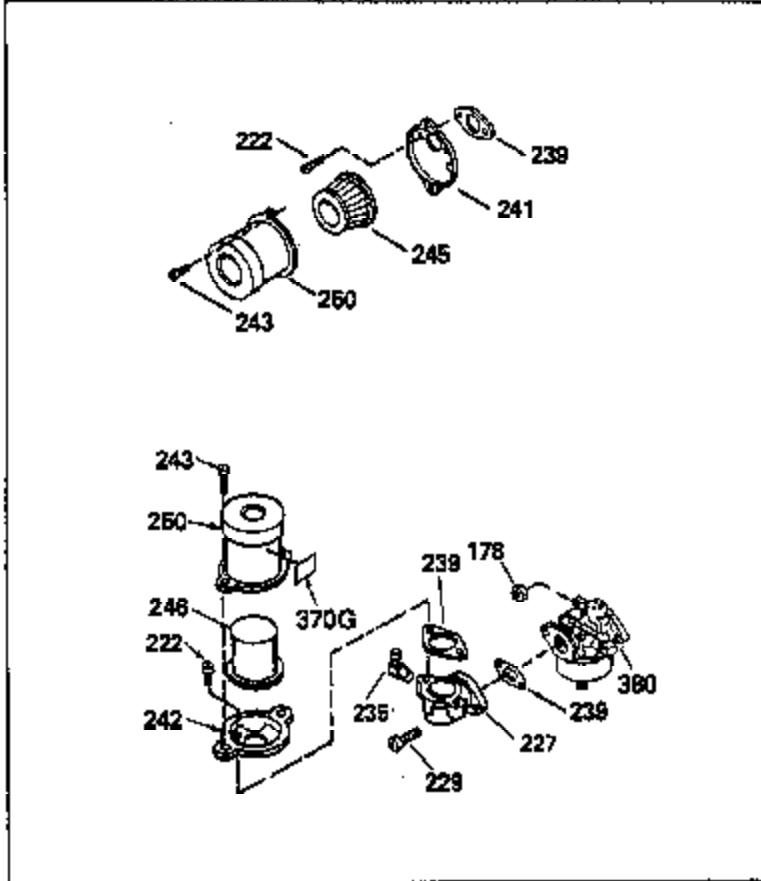

Engine Parts List #1

Ref #	Part Number	Qty	Description
130A	6021A	2	Screw, 5/16-18 x 1-1/2"
130B	650818	1	Screw, 5/16-18 x 1-1/2"
130C	650865	2	Screw, 5/16-18 x 2"
130	650694A	3	Screw, 5/16-18 x 2"
135	33636	1	Resistor Spark Plug (RJ17LM)
150	31672	2	Valve Spring
151	31673	2	Valve Spring Cap
169	27234A	2	* Valve Cover Gasket
170	27666	1	Breather Body
171	31410	1	Breather Element
172	34146	1	Valve Cover
173	35350	1	Breather Tube
174	30200	2	Screw, 10-24 x 9/16"
178	29752	2	Nut & Lock Washer, 1/4-28
181	650870	1	Screw, 1/4-28 x 1-11/16"
182	6201	1	Screw, 1/4-28 x 7/8"
184	26756	1	* Carburetor To Intake Pipe Gasket
185	33666	1	Intake Pipe
186	32698	1	Governor Link
200	36677	1	Control Bracket (Incl.203 thru 209A)
203	31342	1	Compression Spring
204	651029	1	Screw, 5-40 x 7/16"
206	610973	1	Terminal
209A	30322	2	Lock Nut, 8-32
209	650139	2	Screw, 8-32 x 1/2"
215	35440	1	Control Knob
223	30646	1	Screw, 1/4-20 x 1-3/8"
223A	650664	1	Screw, 1/4-20 x 1-19/32"
224	33673A	1	* Intake Pipe Gasket
238	650152	2	Screw, 8-32 x 3/8"
262	650737	2	Screw, 1/4-20 x 1/2"
267	34212	1	Hold Down Bracket
268	30200	1	Screw, 10-24 x 9/16"
274	33670A	1	* Exhaust Gasket
275	35771	1	Muffler
277	650327	2	Screw, 1/4-20 x 2-1/2"
285	36467A	1	Starter Cup
290	30705	1	Fuel Line
292	26460	2	Fuel Line Clamp
298	650665	2	Screw, 1/4-15 x 7/8"
300	35584	1	Fuel Tank (Incl. 292 & 301)
301	35355	1	Fuel Cap
313	34080	1	Spacer
340	36247	1	Fuel Tank Bracket
342	650751	1	Screw, 1/4-20 x 7/16"
345	33344	1	Heat Baffle
370K	36695	1	Starter Decal
370B	35703	1	Control Decal
370A	36261	1	Lubrication Decal
380	631923	1	Carburetor (Incl. 184)
400	36444	1	* Gasket Set (Incl. items marked PK i n notes) Incl. part #'s 26756 (1), 27234A (2), 27272A (1), 27677A (1), 29673 (1), 33670A (1), 33673A (1), 36443 (1)
420	730225	1	SAE 30 4-Cycle Engine Oil (Quart)