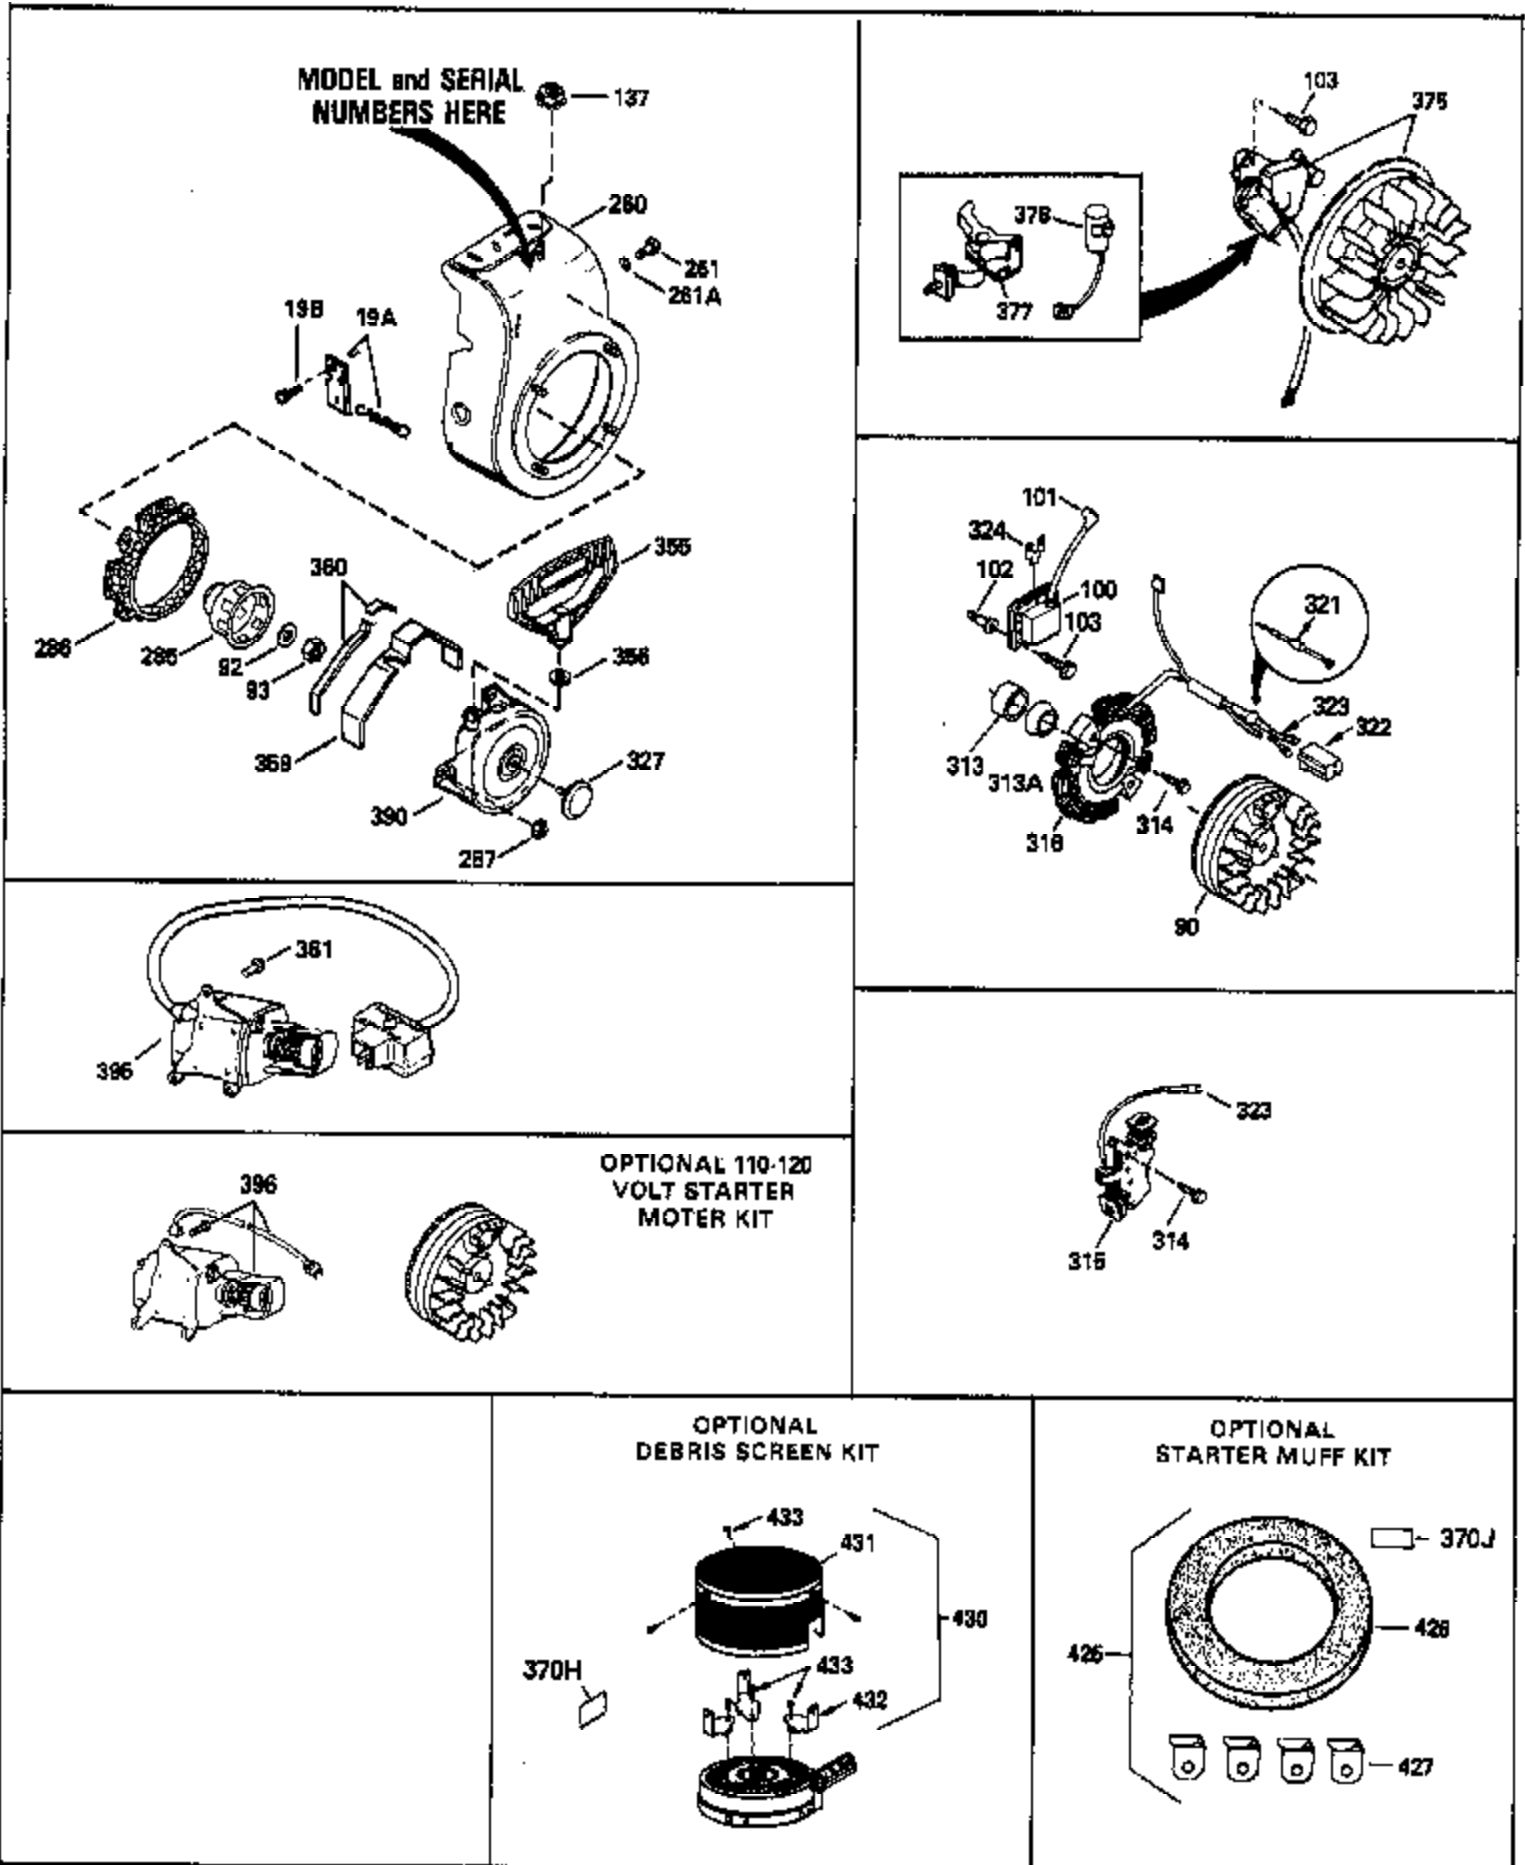

Ref #	Part Number	Qty	Description
26A	650926	1	Screw, 8-32 x 21/64"
90	611195	1	Flywheel
92	650815	1	Belleville Washer
93	650816	1	Flywheel Nut
100	34443A	1	Solid State Ignition
101	610118	1	Spark Plug Cover
102	650872	2	Solid State Mounting Stud
103	651007	2	Screw, Torx T-15, 10-24 x 15/16"
130A	6021A	2	Screw, 5/16-18 x 1-1/2"
130B	650818	1	Screw, 5/16-18 x 1-1/2"
130C	650865	2	Screw, 5/16-18 x 2"
181	650870	1	Screw, 1/4-28 x 1-11/16"
209	650139	2	Screw, 8-32 x 1/2"
209A	30322	2	Lock Nut, 8-32
223A	650664	1	Screw, 1/4-20 x 1-19/32"
238	650152	2	Screw, 8-32 x 3/8"
260	35585	1	Blower Housing
262	650737	2	Screw, 1/4-20 x 1/2"
285	36467A	1	Starter Cup
287	650926	2	Screw, 8-32 x 21/64"
313	34080	1	Spacer
370K	36695	1	Starter Decal
390	590732	1	Rewind Starter (NOTE: This engine could have been built with 590738 starter. Refer to the design of the rope pulley strength ribs for part identification. Individual starter parts do not interchange. Refer to service bulletin 116.)