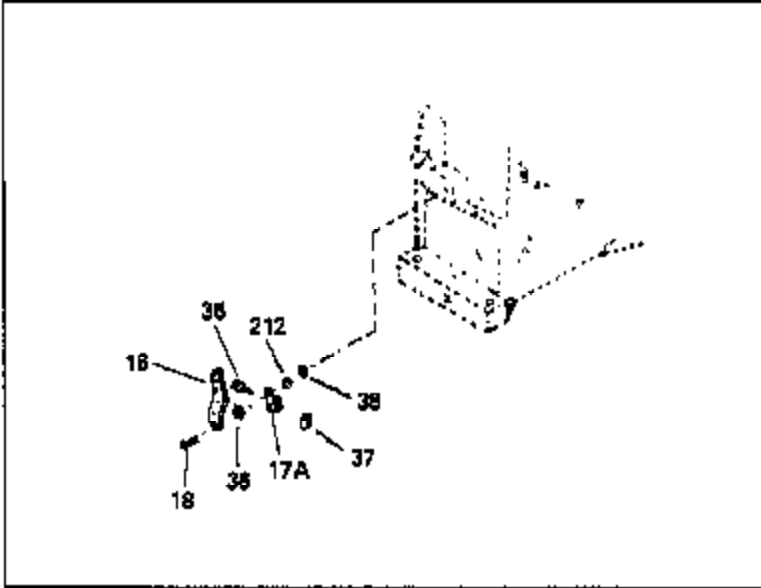

Engine Parts List #1

Ref #	Part Number	Qty	Description
130A	6021A	2	Screw, 5/16-18 x 1-1/2"
130B	650818	1	Screw, 5/16-18 x 1-1/2"
130C	650865	2	Screw, 5/16-18 x 2"
130	650694A	3	Screw, 5/16-18 x 2"
135	33636	1	Resistor Spark Plug (RJ17LM)
150	31672	2	Valve Spring
151	31673	2	Valve Spring Cap
169	27234A	2	* Valve Cover Gasket
170	27666	1	Breather Body
171	31410	1	Breather Element
172	34146	1	Valve Cover
173	35350	1	Breather Tube
174	30200	2	Screw, 10-24 x 9/16"
178	29752	2	Nut & Lock Washer, 1/4-28
181	650870	1	Screw, 1/4-28 x 1-11/16"
182	6201	1	Screw, 1/4-28 x 7/8"
184	26756	1	* Carburetor To Intake Pipe Gasket
185	33666	1	Intake Pipe
186	32698	1	Governor Link
200	36677	1	Control Bracket (Incl.203 thru 209A)
203	31342	1	Compression Spring
204	651029	1	Screw, 5-40 x 7/16"
206	610973	1	Terminal
209A	30322	2	Lock Nut, 8-32
209	650139	2	Screw, 8-32 x 1/2"
215	35440	1	Control Knob
223	30646	1	Screw, 1/4-20 x 1-3/8"
223A	650664	1	Screw, 1/4-20 x 1-19/32"
224	33673A	1	* Intake Pipe Gasket
238	650152	2	Screw, 8-32 x 3/8"
262	650737	2	Screw, 1/4-20 x 1/2"
267	34212	1	Hold Down Bracket
268	30200	1	Screw, 10-24 x 9/16"
274	33670A	1	* Exhaust Gasket
275	35771	1	Muffler
277	650327	2	Screw, 1/4-20 x 2-1/2"
285	36467A	1	Starter Cup
290	30705	1	Fuel Line
292	26460	2	Fuel Line Clamp
298	650665	2	Screw, 1/4-15 x 7/8"
300	35584	1	Fuel Tank (Incl. 292 & 301)
301	35355	1	Fuel Cap
313	34080	1	Spacer
340	36247	1	Fuel Tank Bracket
342	650751	1	Screw, 1/4-20 x 7/16"
345	33344	1	Heat Baffle
370K	36695	1	Starter Decal
370B	35703	1	Control Decal
370A	36261	1	Lubrication Decal
380	631923	1	Carburetor (Incl. 184)
400	36444	1	* Gasket Set (Incl. items marked PK i n notes) Incl. part #'s 26756 (1), 27234A (2), 27272A (1), 27677A (1), 29673 (1), 33670A (1), 33673A (1), 36443 (1)
420	730225	1	SAE 30 4-Cycle Engine Oil (Quart)