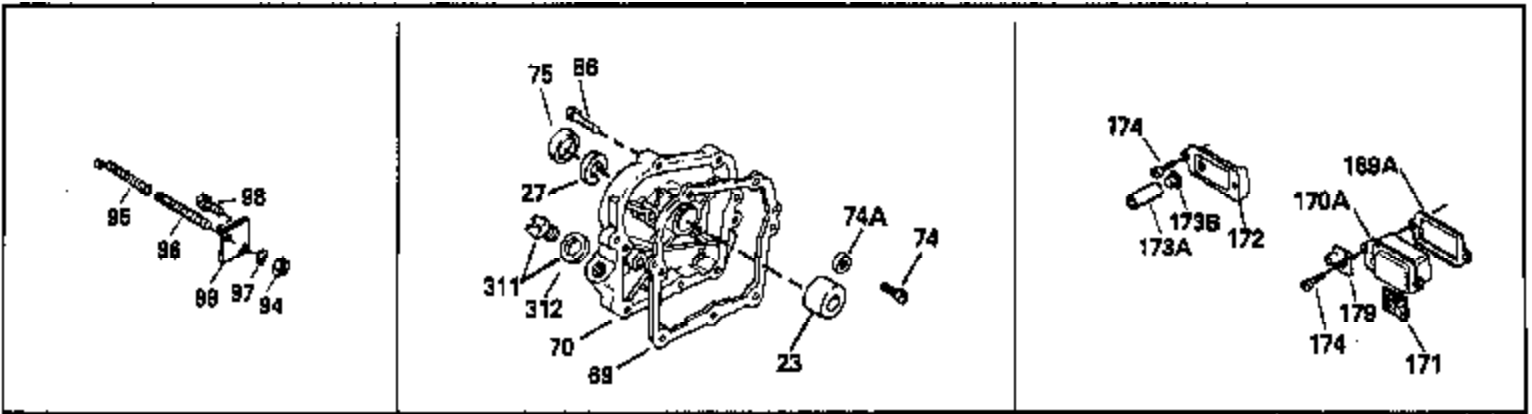

Engine Parts List #1

Ref #	Part Number	Qty	Description
130A	6021A	2	Screw, 5/16-18 x 1-1/2"
130B	650818	1	Screw, 5/16-18 x 1-1/2"
130C	650865	2	Screw, 5/16-18 x 2"
130	650694A	3	Screw, 5/16-18 x 2"
135	33636	1	Resistor Spark Plug (RJ17LM)
150	31672	2	Valve Spring
151	31673	2	Valve Spring Cap
169	27234A	2	* Valve Cover Gasket
170	27666	1	Breather Body
171	31410	1	Breather Element
172	34146	1	Valve Cover
173	35350	1	Breather Tube
174	30200	2	Screw, 10-24 x 9/16"
178	29752	2	Nut & Lock Washer, 1/4-28
181	650870	1	Screw, 1/4-28 x 1-11/16"
182	6201	1	Screw, 1/4-28 x 7/8"
184	26756	1	* Carburetor To Intake Pipe Gasket
185	33666	1	Intake Pipe
186	32698	1	Governor Link
200	36677	1	Control Bracket (Incl.203 thru 209A)
203	31342	1	Compression Spring
204	651029	1	Screw, 5-40 x 7/16"
206	610973	1	Terminal
209A	30322	2	Lock Nut, 8-32
209	650139	2	Screw, 8-32 x 1/2"
215	35440	1	Control Knob
223	30646	1	Screw, 1/4-20 x 1-3/8"
223A	650664	1	Screw, 1/4-20 x 1-19/32"
224	33673A	1	* Intake Pipe Gasket
238	650152	2	Screw, 8-32 x 3/8"
262	650737	2	Screw, 1/4-20 x 1/2"
267	34212	1	Hold Down Bracket
268	30200	1	Screw, 10-24 x 9/16"
274	33670A	1	* Exhaust Gasket
275	35771	1	Muffler
277	650327	2	Screw, 1/4-20 x 2-1/2"
285	36467A	1	Starter Cup
290	30705	1	Fuel Line
292	26460	2	Fuel Line Clamp
298	650665	2	Screw, 1/4-15 x 7/8"
300	35584	1	Fuel Tank (Incl. 292 & 301)
301	35355	1	Fuel Cap
313	34080	1	Spacer
340	36247	1	Fuel Tank Bracket
342	650751	1	Screw, 1/4-20 x 7/16"
345	33344	1	Heat Baffle
370K	36695	1	Starter Decal
370B	35703	1	Control Decal
370A	36261	1	Lubrication Decal
380	631923	1	Carburetor (Incl. 184)
400	36444	1	* Gasket Set (Incl. items marked PK i n notes) Incl. part #'s 26756 (1), 27234A (2), 27272A (1), 27677A (1), 29673 (1), 33670A (1), 33673A (1), 36443 (1)
420	730225	1	SAE 30 4-Cycle Engine Oil (Quart)