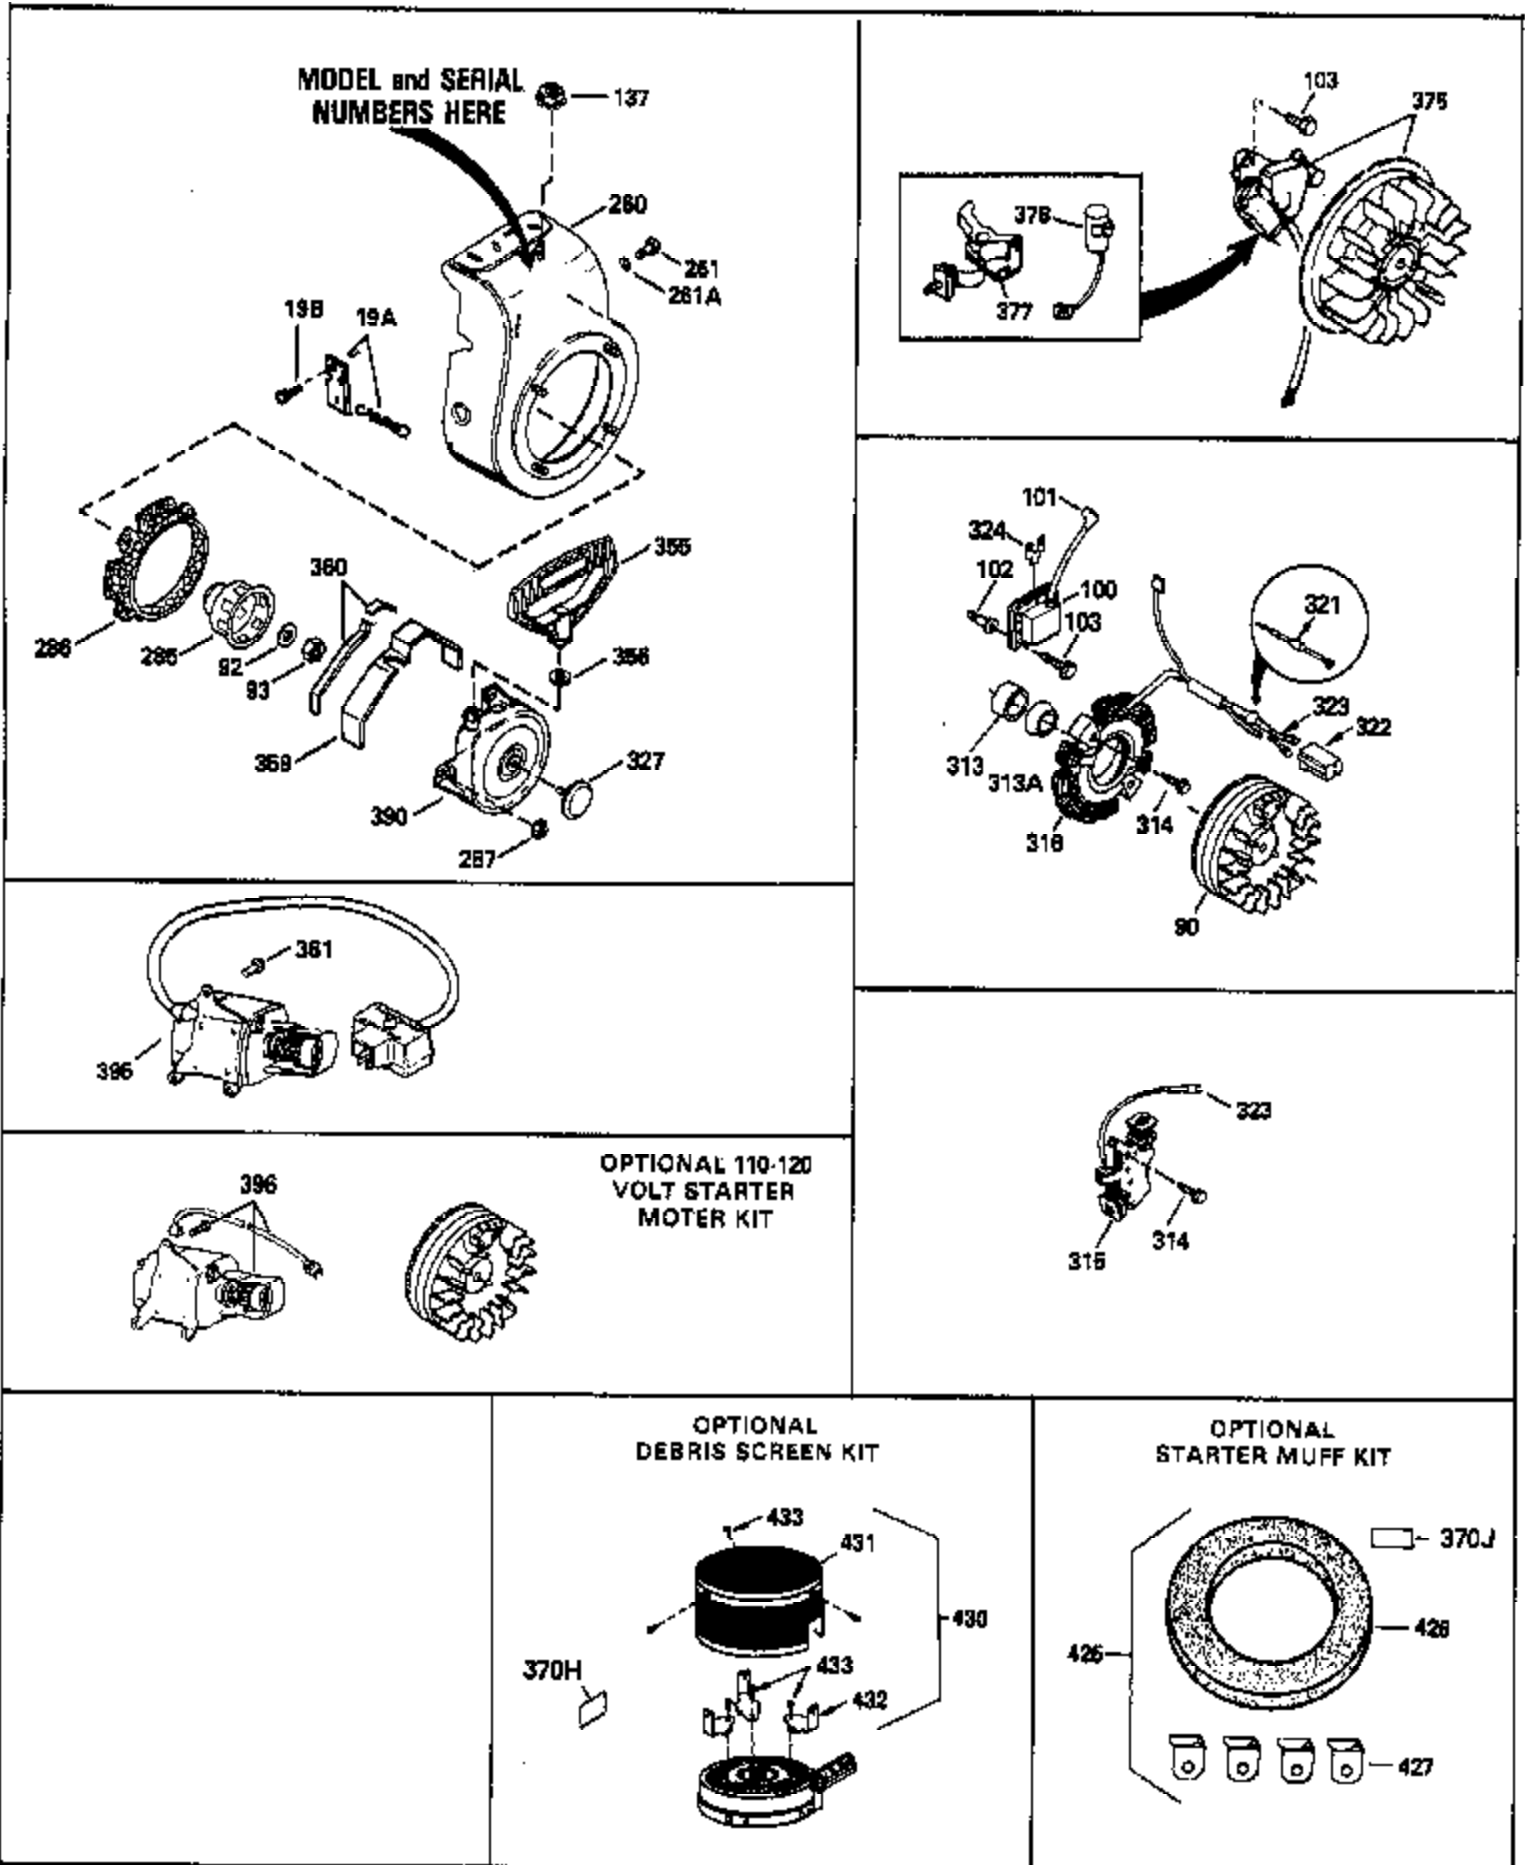

Ref #	Part Number	Qty	Description
26A	650926	1	Screw, 8-32 x 21/64"
90	611195	1	Flywheel
92	650815	1	Belleville Washer
93	650816	1	Flywheel Nut
100	34443A	1	Solid State Ignition
101	610118	1	Spark Plug Cover
102	650872	2	Solid State Mounting Stud
103	651007	2	Screw, Torx T-15, 10-24 x 15/16"
118	35515	1	Rope Guard
130A	6021A	2	Screw, 5/16-18 x 1-1/2"
130B	650818	1	Screw, 5/16-18 x 1-1/2"
137	29752	1	Lock Nut
181	650870	1	Screw, 1/4-28 x 1-11/16"
209	650139	2	Screw, 8-32 x 1/2"
209A	30322	2	Lock Nut, 8-32
223A	650664	1	Screw, 1/4-20 x 1-19/32"
238	650152	2	Screw, 8-32 x 3/8"
245A	35974	1	Air Cleaner Filter
260	35657	1	Blower Housing
262	650737	2	Screw, 1/4-20 x 1/2"
285	36467A	1	Starter Cup
287	650926	2	Screw, 8-32 x 21/64"
313	34080	1	Spacer
370K	36695	1	Starter Decal
390	590732	1	Rewind Starter (NOTE: This engine could have been built with 590738 starter. Refer to the design of the rope pulley strength ribs for part identification. Individual starter parts do not interchange. Refer to service bulletin 116).