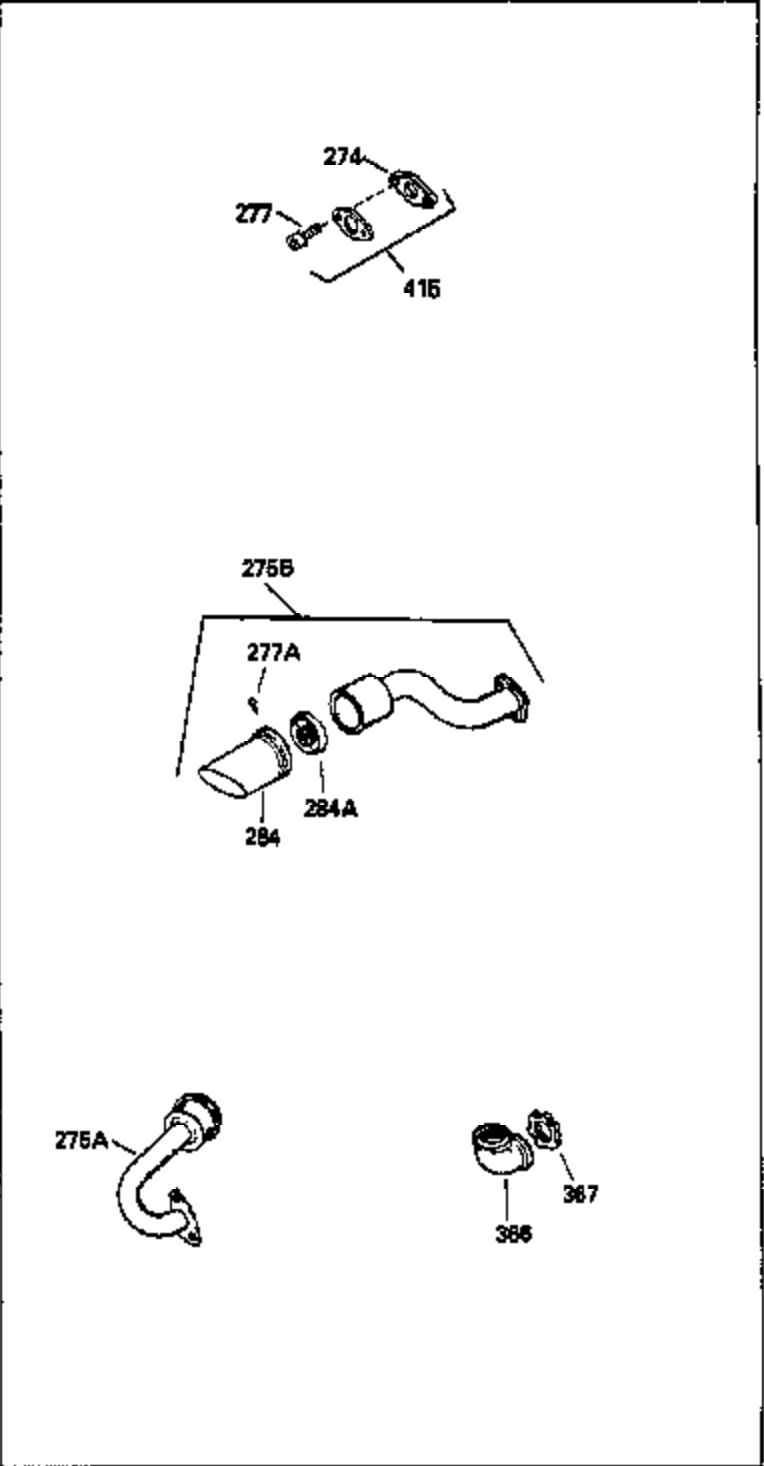

Ref #	Part Number	Qty	Description
16	31510	1	Governor Lever
18	651018	1	Screw, Torx T-15, 8-32 x 19/64"
26A	650926	1	Screw, 8-32 x 21/64"
70	34674C	1	Cylinder Cover (Incl. 75 thru 83)
75	27897	1	Oil Seal
86	650488	7	Screw, 1/4-20 x 1-1/4"
89	610961	1	Flywheel Key
118	35515	1	Rope Guard
130A	6021A	2	Screw, 5/16-18 x 1-1/2"
130B	650818	1	Screw, 5/16-18 x 1-1/2"
171	31410	1	Breather Element
172	34146	1	Valve Cover
174	30200	2	Screw, 10-24 x 9/16"
178	29752	2	Nut & Lock Washer, 1/4-28
181	650870	1	Screw, 1/4-28 x 1-11/16"
209A	30322	2	Lock Nut, 8-32
209	650139	2	Screw, 8-32 x 1/2"
223A	650664	1	Screw, 1/4-20 x 1-19/32"
238	650152	2	Screw, 8-32 x 3/8"
239	27272A	1	* Air Cleaner Gasket
242	31914	1	Air Cleaner Base
243	28820	2	Screw, 10-32 x 1/2"
245	30727	1	Air Cleaner Filter
245A	35974	1	Air Cleaner Filter
250	31715	1	Air Cleaner Cover
262	650737	2	Screw, 1/4-20 x 1/2"
274	33670A	1	* Exhaust Gasket
277	650327	2	Screw, 1/4-20 x 2-1/2"
370K	36695	1	Starter Decal
380	631923	1	Carburetor (Incl. 184)