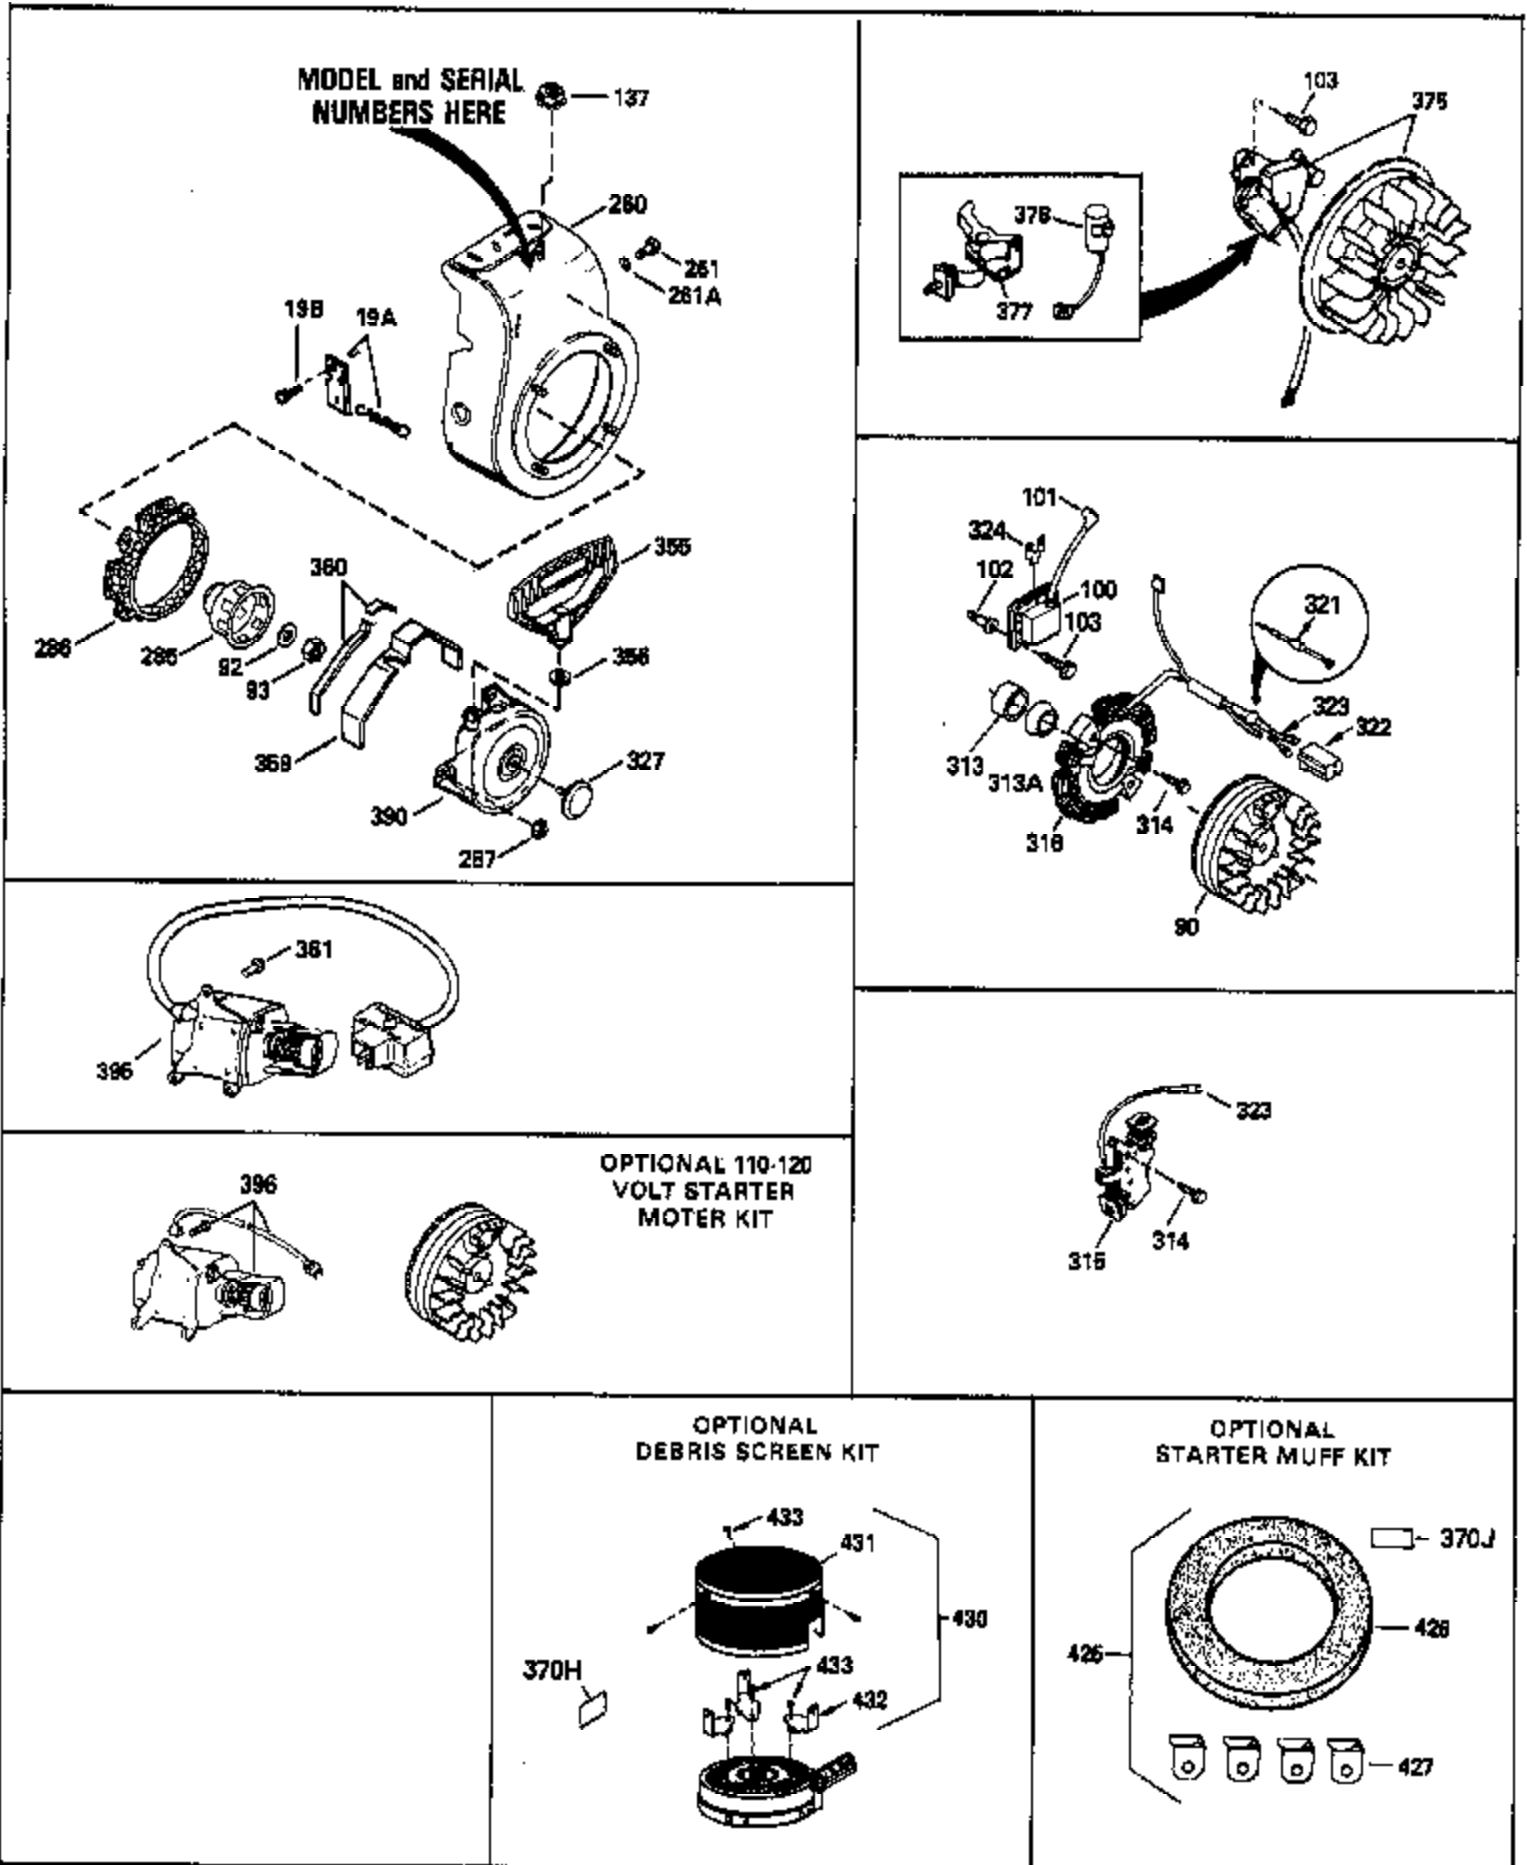

Ref #	Part Number	Qty	Description
26A	650926	1	Screw, 8-32 x 21/64"
90	611195	1	Flywheel
92	650815	1	Belleville Washer
93	650816	1	Flywheel Nut
100	34443A	1	Solid State Ignition
101	610118	1	Spark Plug Cover
102	650872	2	Solid State Mounting Stud
103	651007	2	Screw, Torx T-15, 10-24 x 15/16"
118	35515	1	Rope Guard
130A	6021A	2	Screw, 5/16-18 x 1-1/2"
130B	650818	1	Screw, 5/16-18 x 1-1/2"
137	29752	1	Lock Nut
181	650870	1	Screw, 1/4-28 x 1-11/16"
209	650139	2	Screw, 8-32 x 1/2"
209A	30322	2	Lock Nut, 8-32
223A	650664	1	Screw, 1/4-20 x 1-19/32"
238	650152	2	Screw, 8-32 x 3/8"
245A	35974	1	Air Cleaner Filter
260	35657	1	Blower Housing
262	650737	2	Screw, 1/4-20 x 1/2"
285	36467A	1	Starter Cup
287	650926	2	Screw, 8-32 x 21/64"
313	34080	1	Spacer
370K	36695	1	Starter Decal
390	590732	1	Rewind Starter (NOTE: This engine could have been built with 590738 starter. Refer to the design of the rope pulley strength ribs for part identification. Individual starter parts do not interchange. Refer to service bulletin 116).