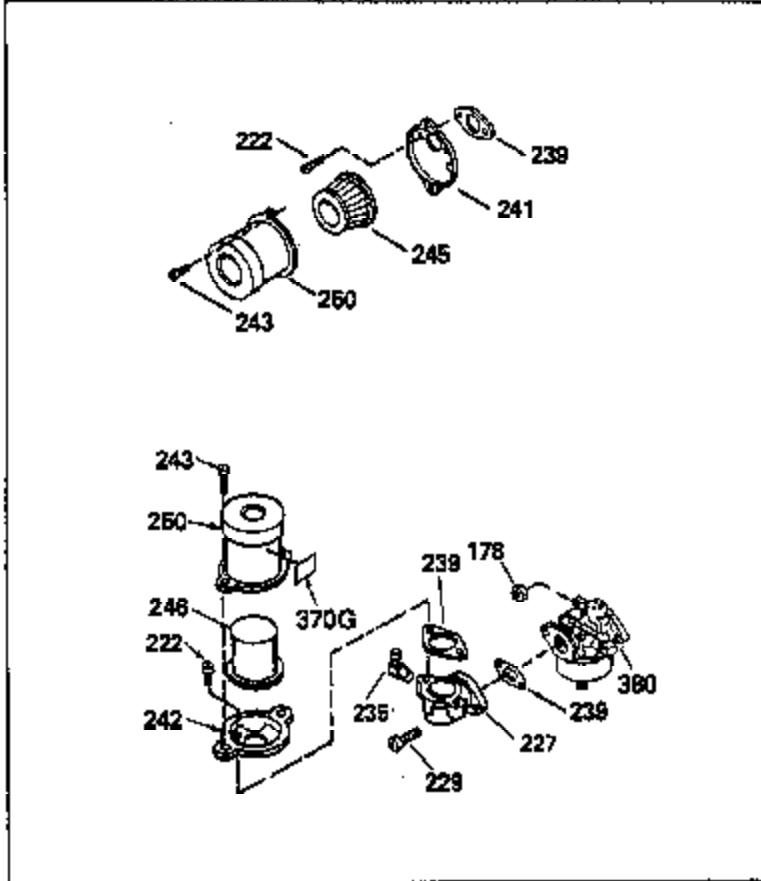

Engine Parts List #1

Ref #	Part Number	Qty	Description
130A	6021A	2	Screw, 5/16-18 x 1-1/2"
130B	650818	1	Screw, 5/16-18 x 1-1/2"
130	650694A	5	Screw, 5/16-18 x 2"
135	35395	1	Resistor Spark Plug (RJ19LM)
150	31672	2	Valve Spring
151	31673	2	Valve Spring Cap
169	27234A	2	* Valve Cover Gasket
170	27666	1	Breather Body
171	31410	1	Breather Element
172	34146	1	Valve Cover
173	35350	1	Breather Tube
174	650783	2	Screw, 10-24 x 9/16"
178	29752	2	Nut & Lock Washer, 1/4-28
181	650870	1	Screw, 1/4-28 x 1-11/16"
182	6201	1	Screw, 1/4-28 x 7/8"
184	26756	1	* Carburetor To Intake Pipe Gasket
185	33666	1	Intake Pipe
186	32698	1	Governor Link
200	36677	1	Control Bracket (Incl. 203 thru 209A)
203	31342	1	Compression Spring
204	651029	1	Screw, Torx T-10, 5-40 x 7/16"
206	610973	1	Terminal
209	650139	2	Screw, 8-32 x 1/2"
209A	30322	2	Lock Nut, 8-32
215	32410	1	Control Knob
223A	650664	1	Screw, 1/4-20 x 1-19/32"
223	30646	1	Screw, 1/4-20 x 1-3/8"
224	33673A	1	* Intake Pipe Gasket
238	650152	2	Screw, 8-32 x 3/8"
238A	650163	2	Screw, 10-32 x 7/8"
262	650737	2	Screw, 1/4-20 x 1/2"
267	34212	1	Hold Down Bracket
268	30200	1	Screw, 10-24 x 9/16"
274	33670A	1	* Exhaust Gasket
275	33671A	1	Muffler (Incl. 274)
277	650327	2	Screw, 1/4-20 x 2-1/2"
285	36467A	1	Starter Cup
290	30705	1	Fuel Line
291	29774	1	Fuel Line
292	26460	4	Fuel Line Clamp
295	35857	1	Fuel Shut-Off Valve
298	650665	2	Screw, 1/4-15 x 7/8"
300	35584	1	Fuel Tank (Incl. 292 & 301)
301	36246	1	Fuel Cap
313	34080	1	Spacer
340	36247	1	Fuel Tank Bracket
342	650751	1	Screw, 1/4-20 x 7/16"
345	33344	1	Heat Baffle
370K	36695	1	Starter Decal
370A	36261	1	Lubrication Decal
380	631701	1	Carburetor (Incl. 184)
400	36444	1	* Gasket Set (Incl. items marked PK in notes) Incl. part #'s 26756 (1), 27234A (2), 27272A (1), 27677A (1), 29673 (1), 33670A (1), 33673A (1), 36443 (1)
420	730225	1	SAE 30 4-Cycle Engine Oil (Quart)