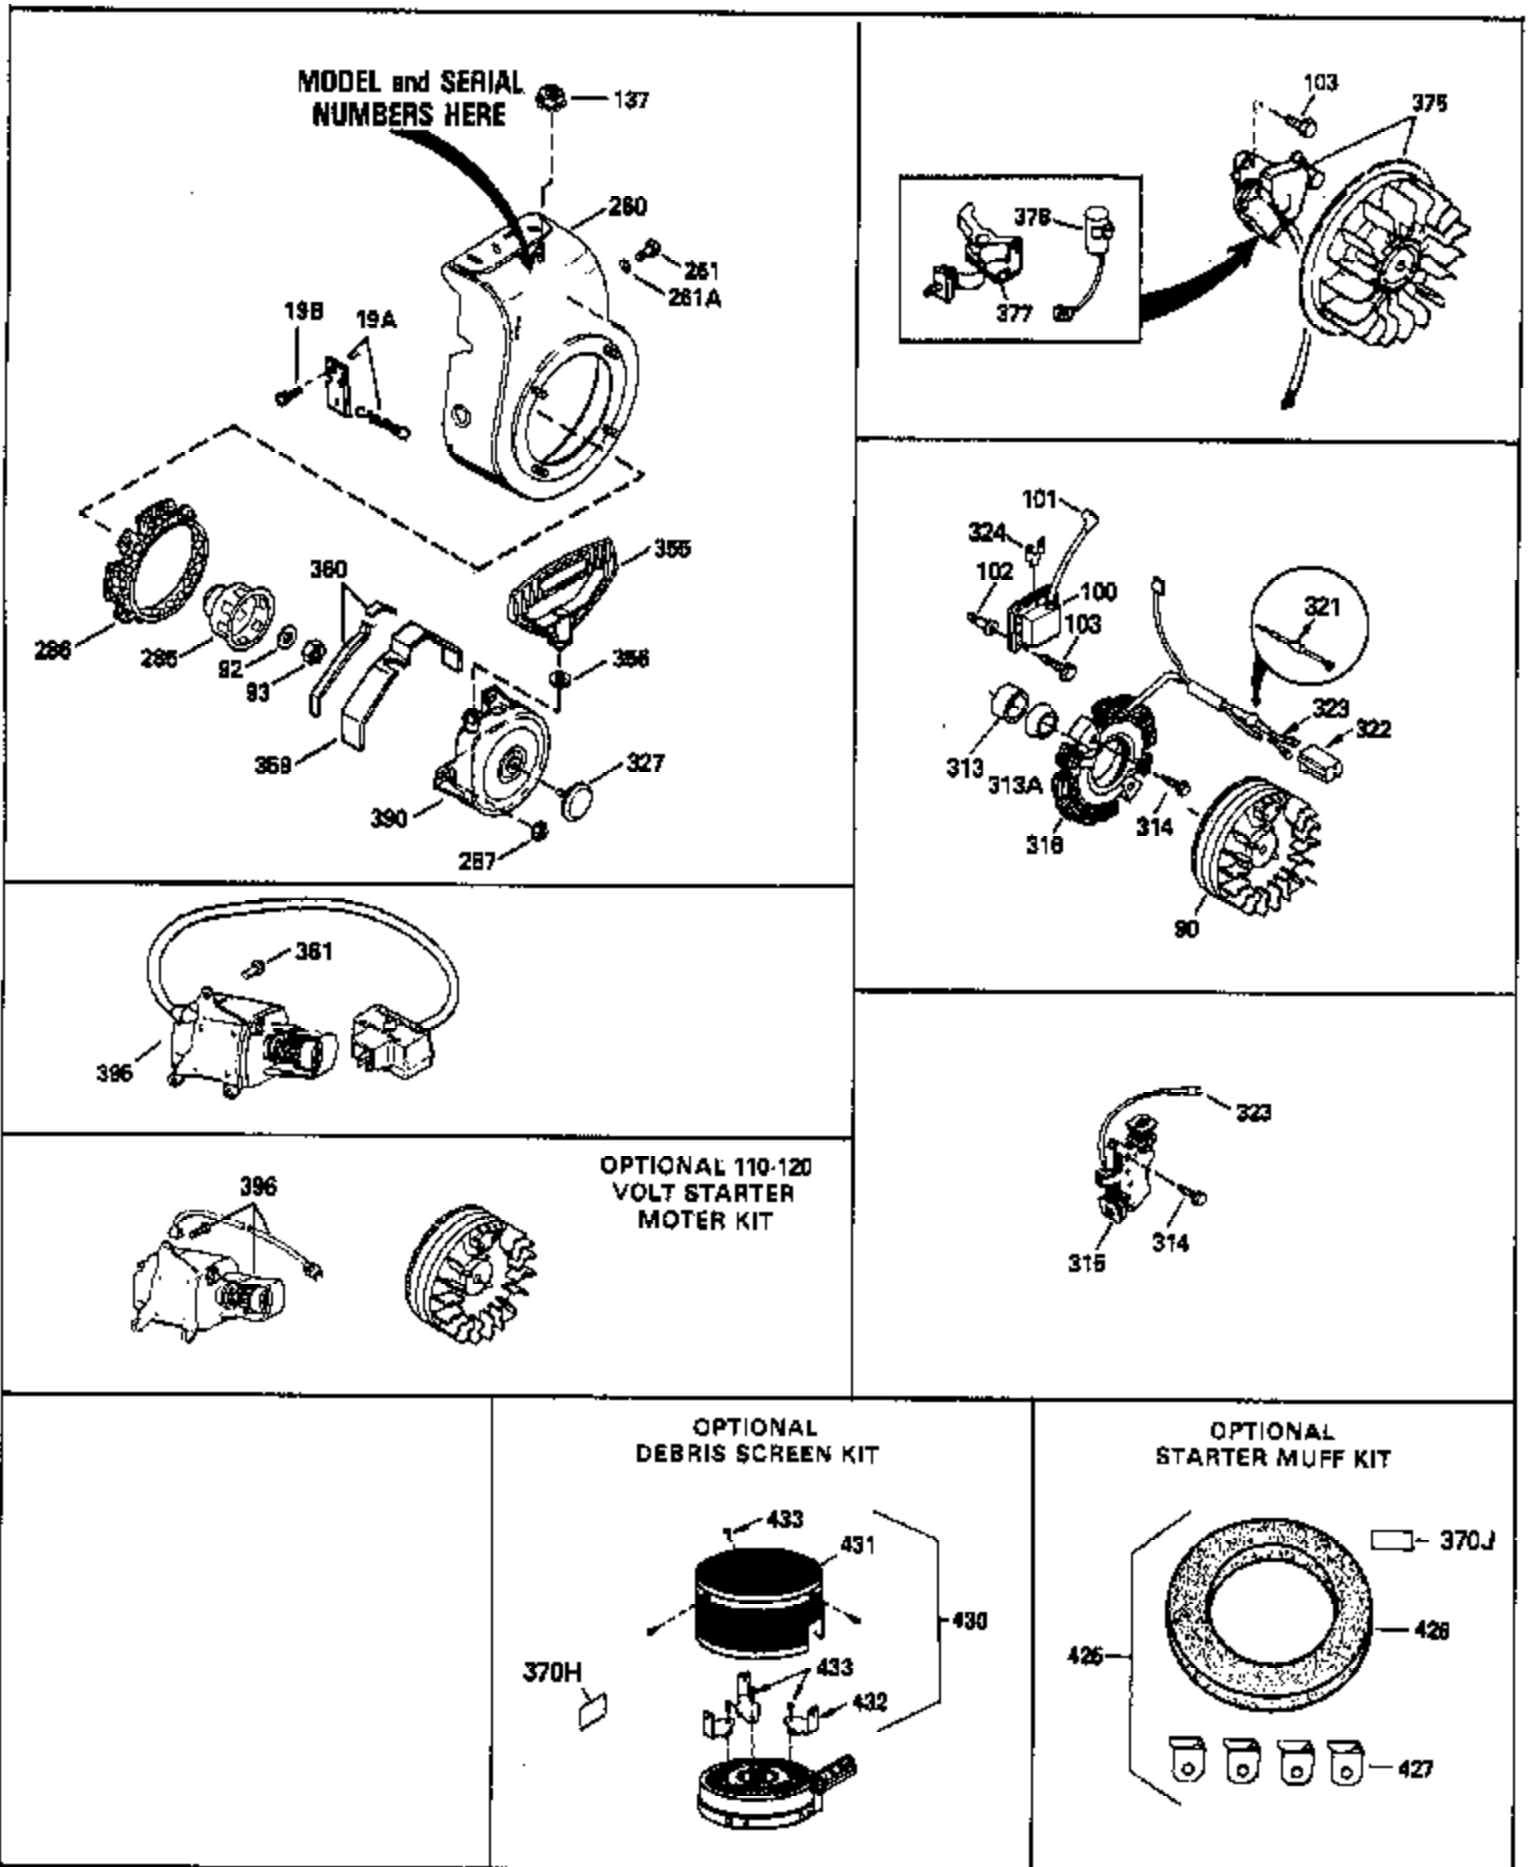

Engine Parts List #3

Ref #	Part Number	Qty	Description
26A	650926	1	Screw, 8-32 x 21/64"
90	611195	1	Flywheel
92	650815	1	Belleville Washer
93	650816	1	Flywheel Nut
100	34443A	1	Solid State Ignition
101	610118	1	Spark Plug Cover
102	651024	2	Solid State Mounting Stud
103	651007	2	Screw, Torx T-15, 10-24 x 15/16"
130A	6021A	2	Screw, 5/16-18 x 1-1/2"
130B	650818	1	Screw, 5/16-18 x 1-1/2"
181	650870	1	Screw, 1/4-28 x 1-11/16"
209	650139	2	Screw, 8-32 x 1/2"
209A	30322	2	Lock Nut, 8-32
223A	650664	1	Screw, 1/4-20 x 1-19/32"
238	650152	2	Screw, 8-32 x 3/8"
238A	650163	2	Screw, 10-32 x 7/8"
260	35585	1	Blower Housing
262	650737	2	Screw, 1/4-20 x 1/2"
285	36467A	1	Starter Cup
287	650926	2	Screw, 8-32 x 21/64"
313	34080	1	Spacer
370J	35703	1	Throttle Decal
370K	36695	1	Starter Decal
390	590732	1	Rewind Starter (NOTE: This engine could have been built with 590738 starter.)