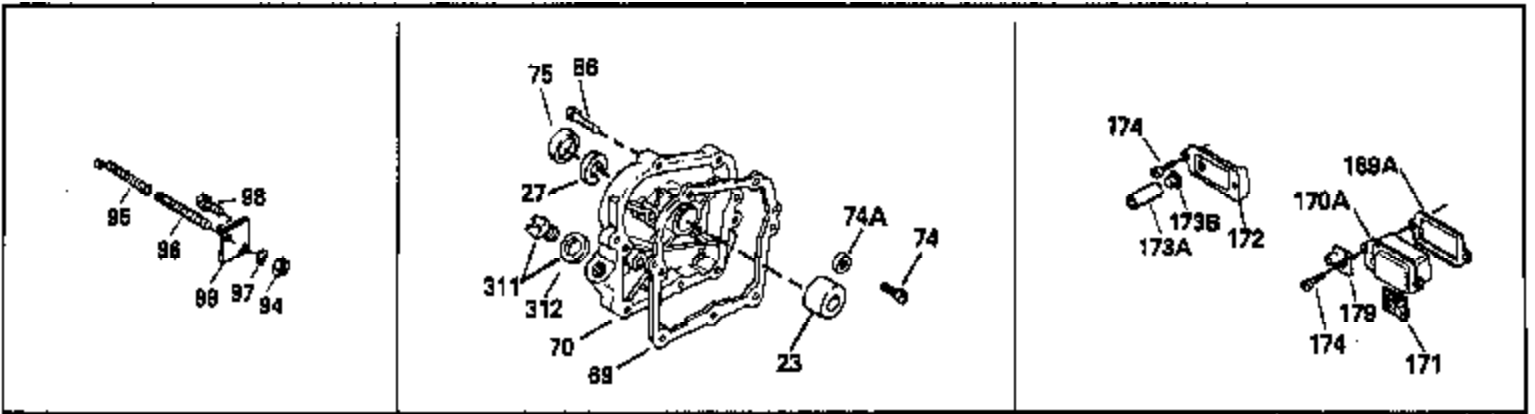

Ref #	Part Number	Qty	Description
400	36444	1	* Gasket Set (Incl. items marked PK i n notes) Incl. part #'s 26756 (1), 27234A (2), 27272A (1), 27677A (1), 29673 (1), 33670A (1), 33673A (1), 36443 (1)
420	730225	1	SAE 30 4-Cycle Engine Oil (Quart)