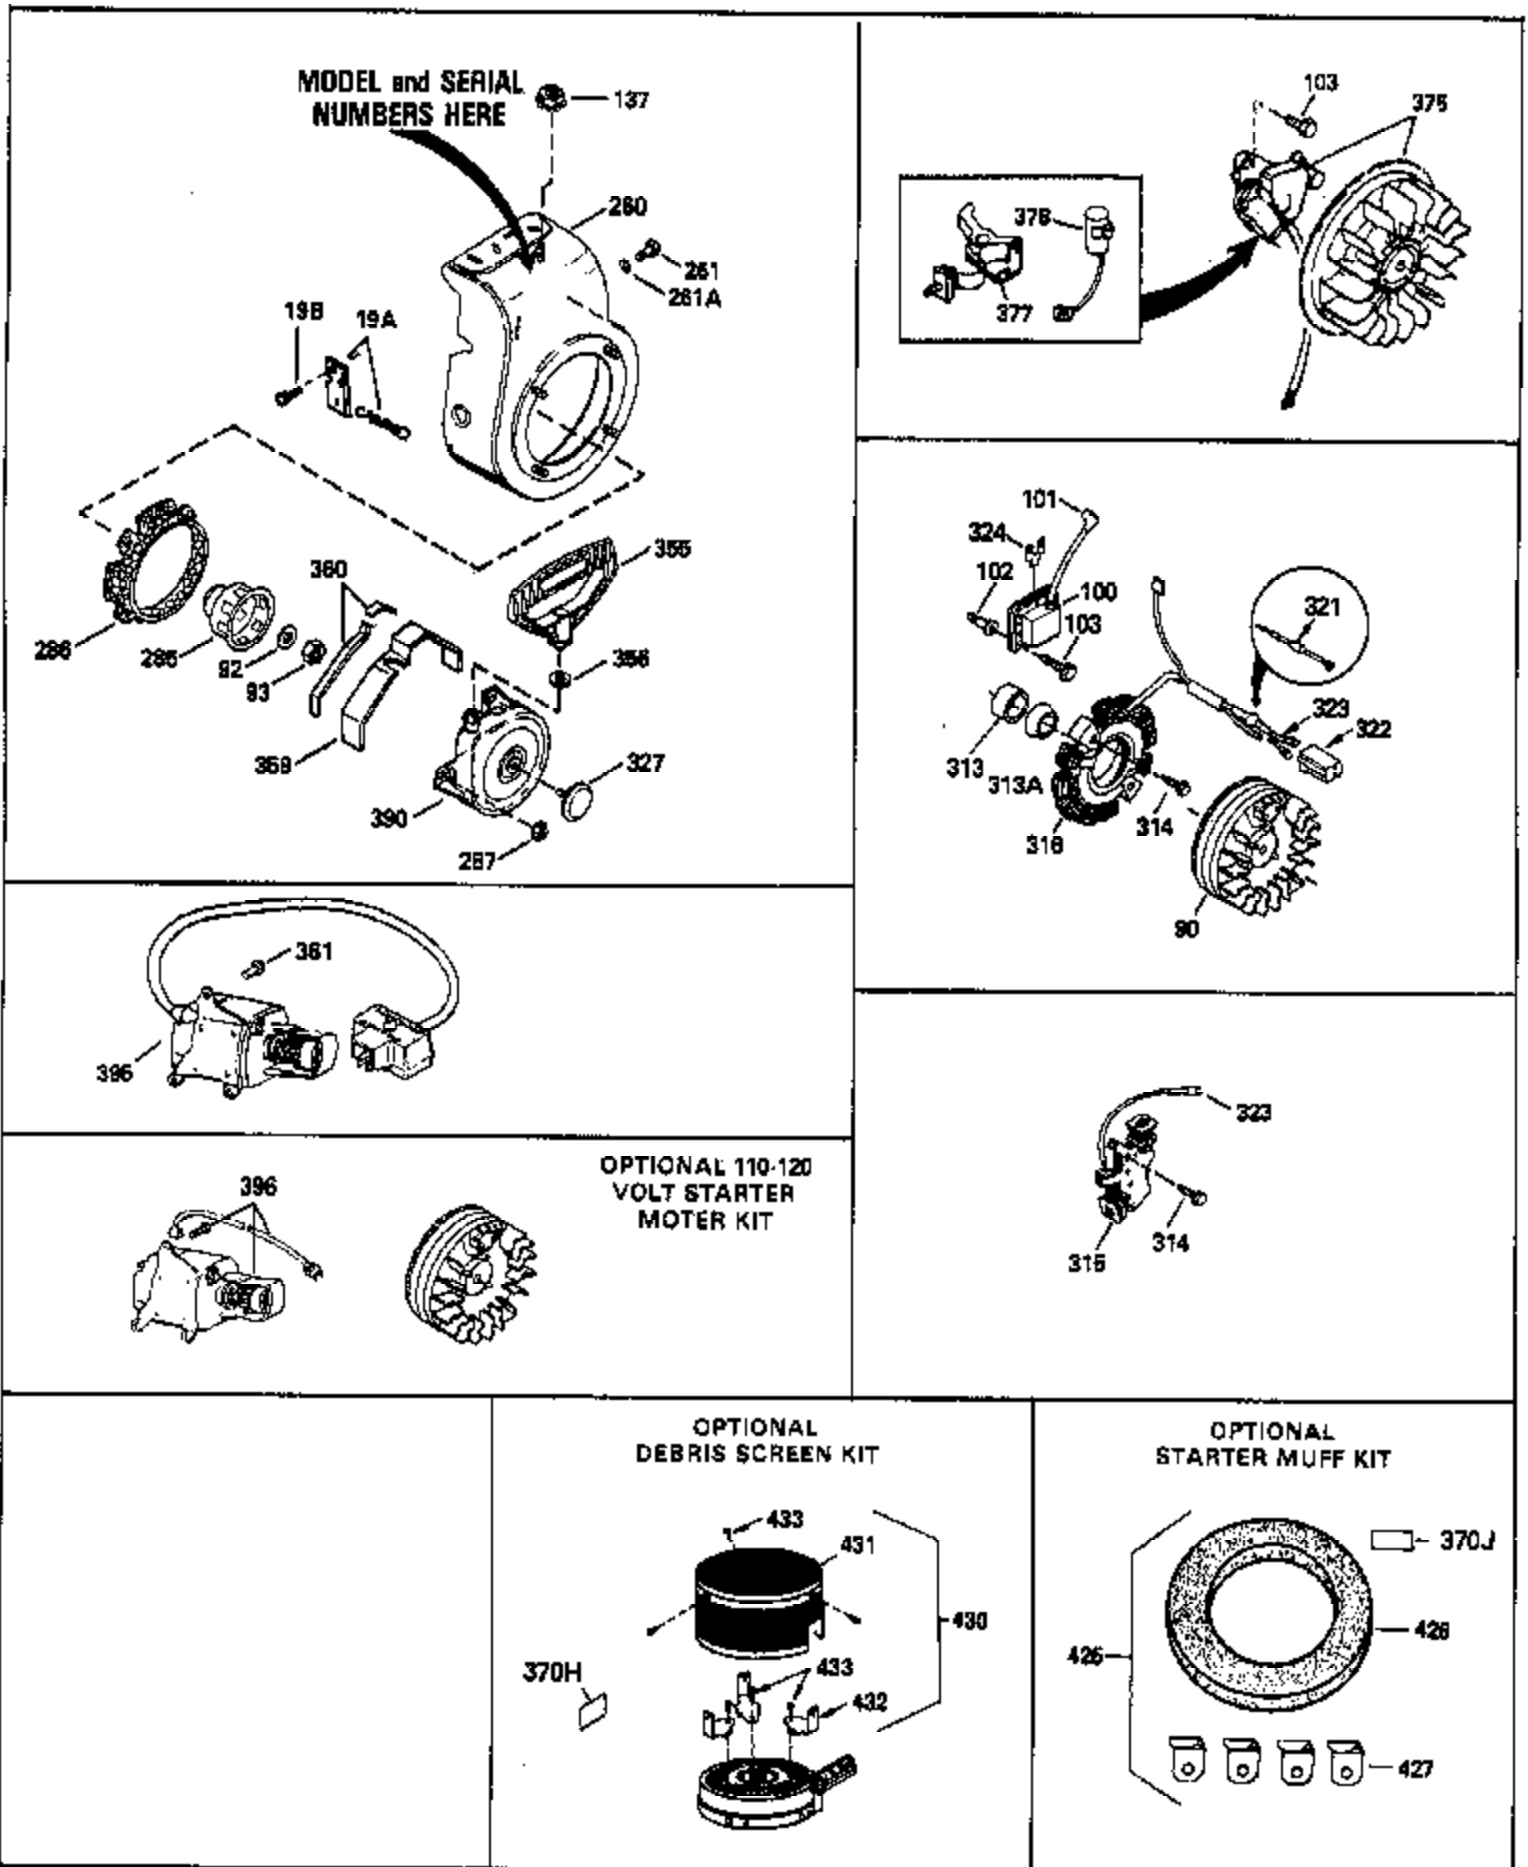

Ref #	Part Number	Qty	Description
19D	33857	1	Extension Spring Assy. (Incl. 213)
26A	650926	1	Screw, 8-32 x 21/64"
28	30322	1	Lock Nut
90	611195	1	Flywheel
92	650815	1	Belleville Washer
93	650816	1	Flywheel Nut
100	34443A	1	Solid State Ignition
101	27276	1	Spark Plug Cover
102	651024	1	Solid State Mounting Stud
103	651007	2	Screw, Torx T-15, 10-24 x 15/16"
118	35515	1	Rope Guard
130A	6021A	2	Screw, 5/16-18 x 1-1/2"
130B	650818	1	Screw, 5/16-18 x 1-1/2"
137	29752	1	Lock Nut
181	650870	1	Screw, 1/4-28 x 1-11/16"
209A	30322	2	Lock Nut, 8-32
209	650139	2	Screw, 8-32 x 3/4"
213	28942	1	Screw, 10-32 x 3/8"
223A	650664	1	Screw, 1/4-20 x 1-19/32"
238	650152	2	Screw, 8-32 x 3/8"
260	35657	1	Blower Housing
262	650737	2	Screw, 1/4-20 x 1/2"
285	36467A	1	Starter Cup
287	650926	2	Screw, 8-32 x 21/64"
313	34080	1	Spacer
370K	36695	1	Starter Decal
390	590732	1	Rewind Starter