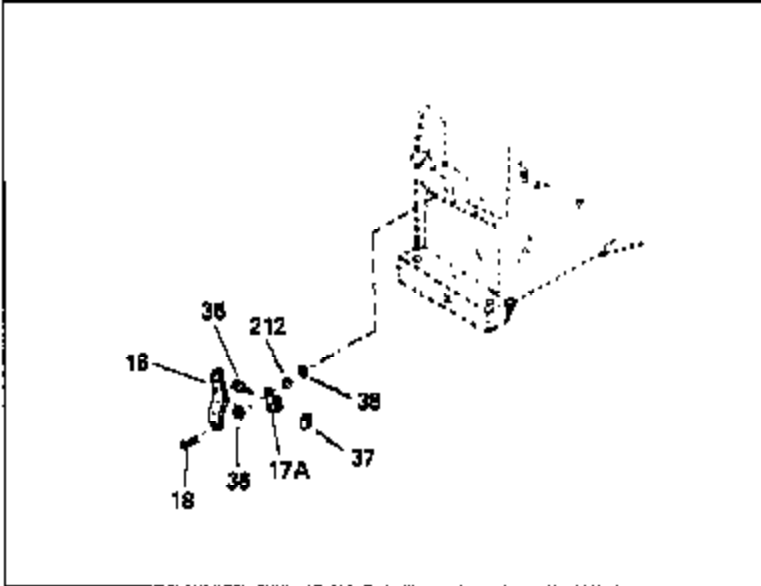

Ref #	Part Number	Qty	Description
400	36444	1	* Gasket Set (Incl. items marked PK i n notes) Incl. part #'s 26756 (1), 27234A (2), 27272A (1), 27677A (1), 29673 (1), 33670A (1), 33673A (1), 36443 (1)
420	730225	1	SAE 30 4-Cycle Engine Oil (Quart)