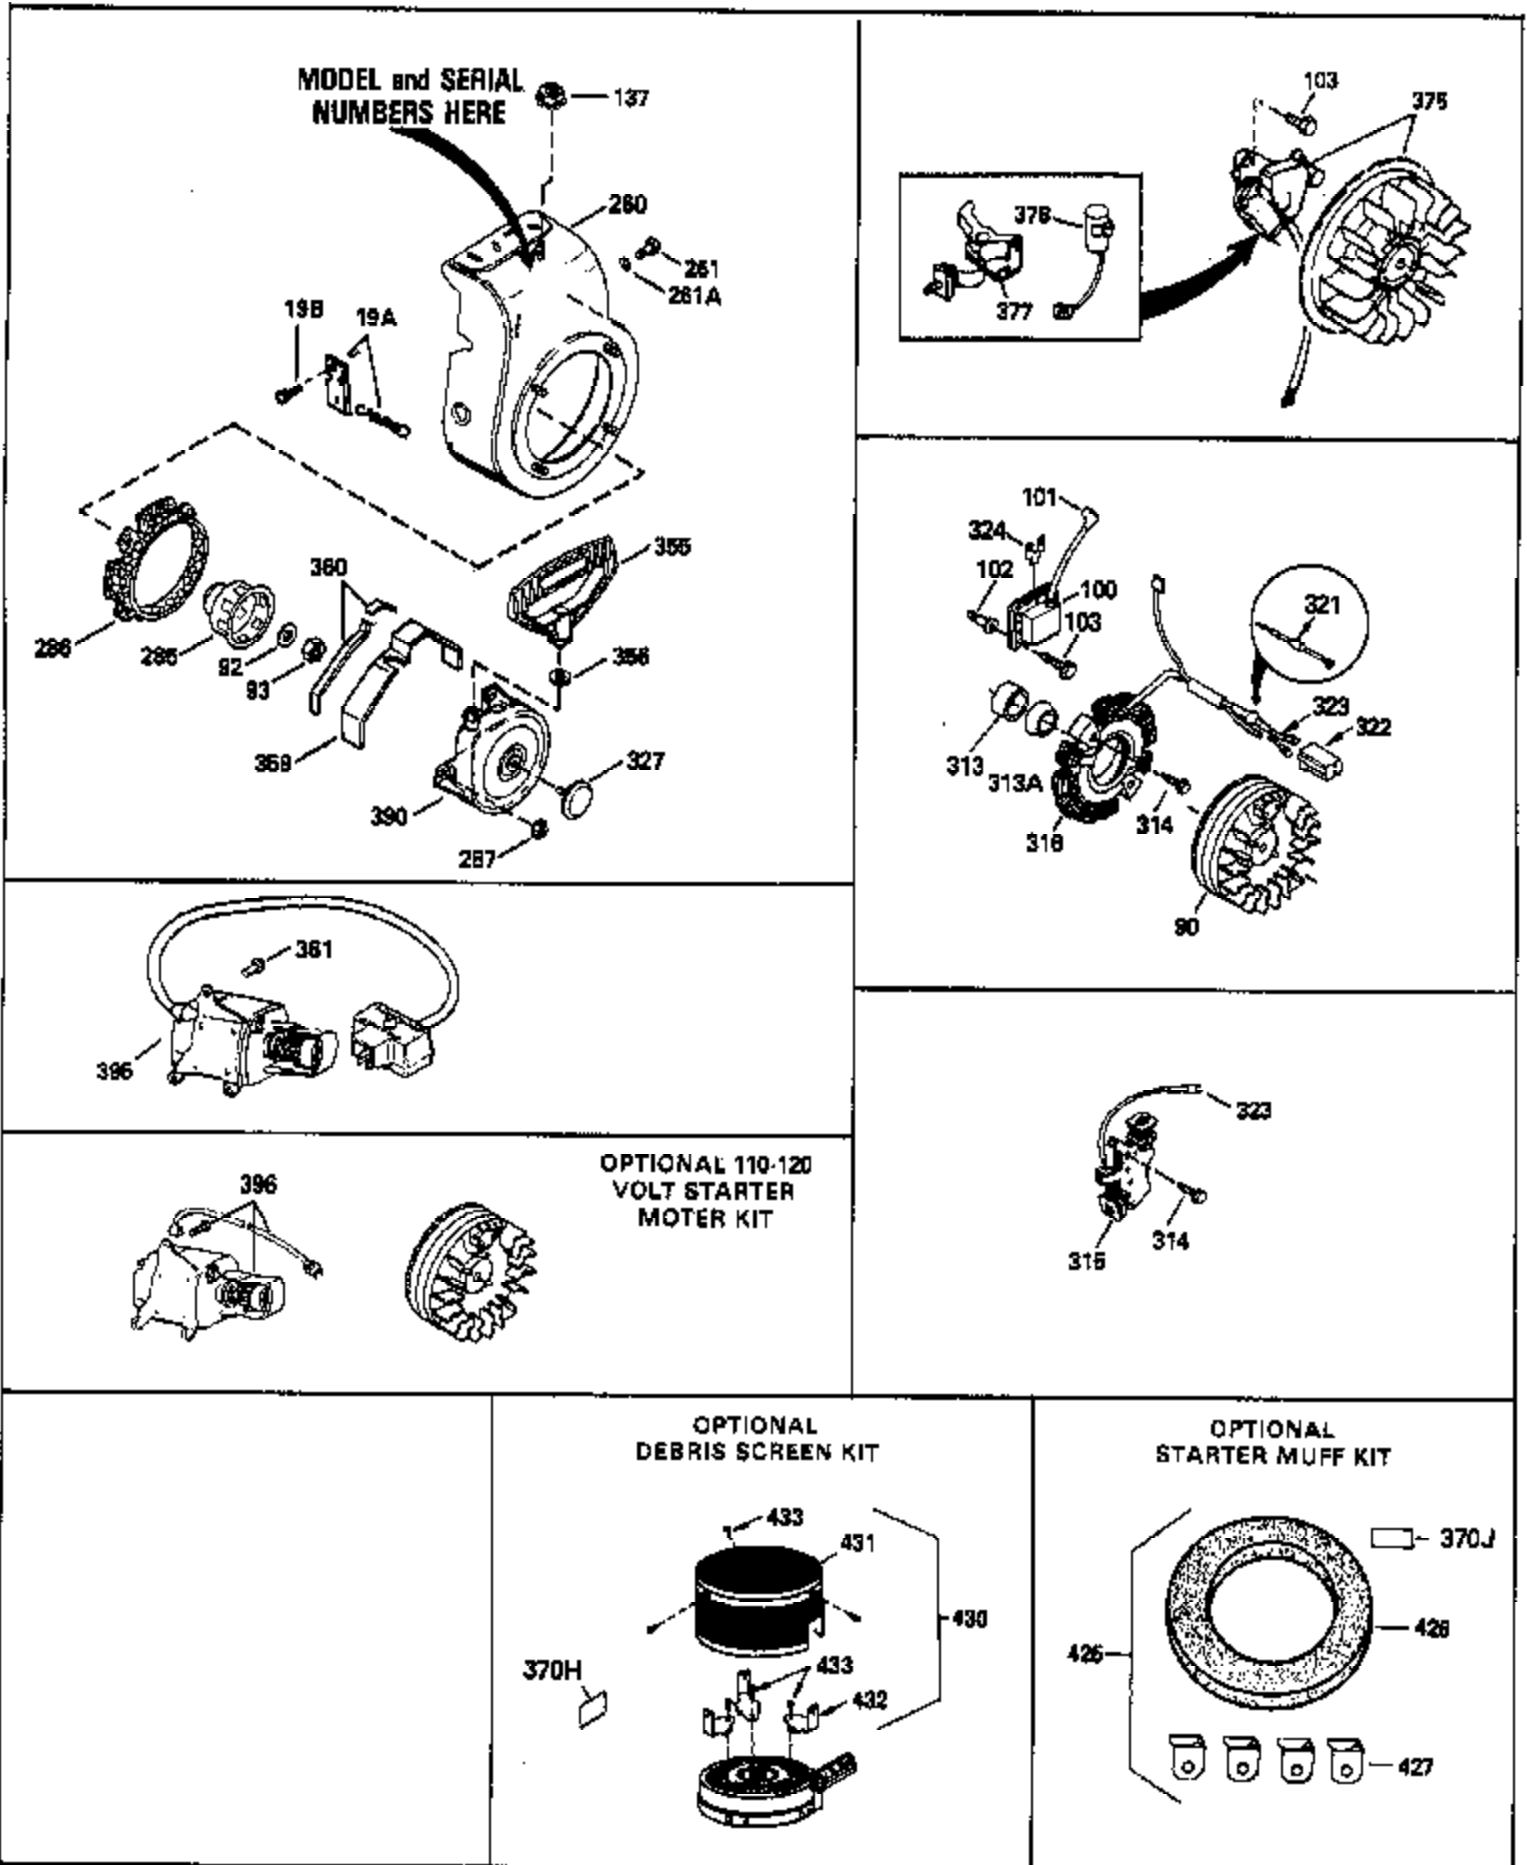

Engine Parts List #3

Ref #	Part Number	Qty	Description
26A	650926	1	Screw, 8-32 x 21/64"
90	611195	1	Flywheel
92	650815	1	Belleville Washer
93	650816	1	Flywheel Nut
100	34443A	1	Solid State Ignition
101	610118	1	Spark Plug Cover
102	651024	2	Solid State Mounting Stud
103	651007	2	Screw, Torx T-15, 10-24 x 15/16"
130A	6021A	2	Screw, 5/16-18 x 1-1/2"
181	650870	1	Screw, 1/4-28 x 1-11/16"
209	650139	2	Screw, 8-32 x 1/2"
209A	30322	2	Lock Nut, 8-32
209B	36691	1	Lock Nut
212A	36688	1	Bearing Plate
212C	650953	1	Screw, 10-32 x 1/2"
212B	650583	1	Washer
216	36690	1	R.P.M. Adjusting Lever
217	36687	1	Speed Control Lever
223A	650664	1	Screw, 1/4-20 x 1-19/32"
238	650152	2	Screw, 8-32 x 3/8"
260	35585	1	Blower Housing
262	650737	2	Screw, 1/4-20 x 1/2"
285	36467A	1	Starter Cup
287	650926	2	Screw, 8-32 x 21/64"
313	34080	1	Spacer
370K	36695	1	Starter Decal
390	590732	1	Rewind Starter (NOTE: This engine could have been built with 590738 starter.)