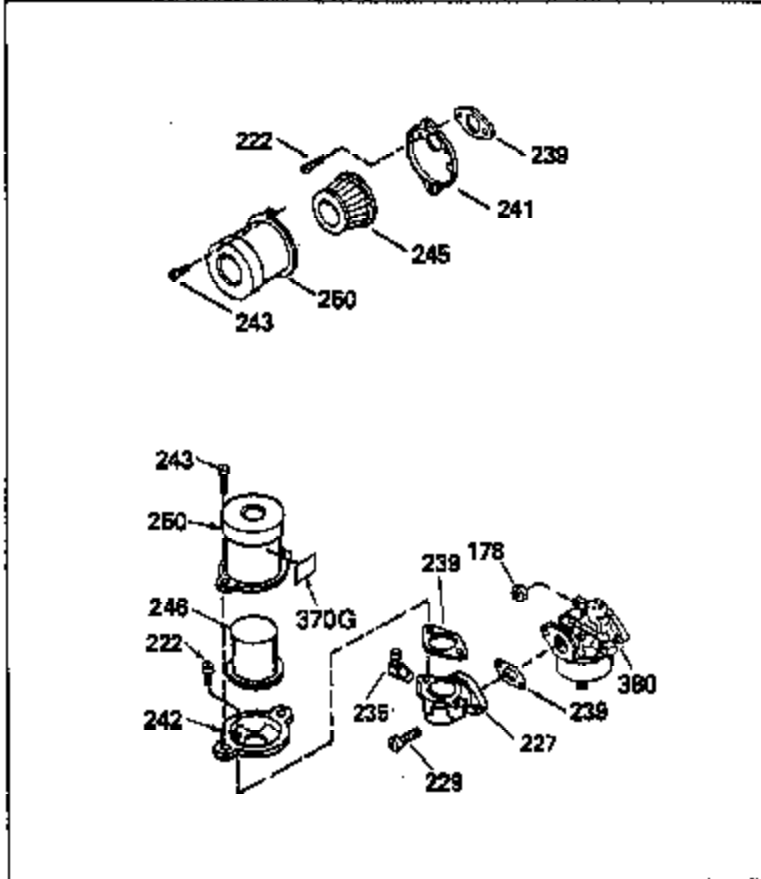

Engine Parts List #2

Ref #	Part Number	Qty	Description
16	31510	1	Governor Lever
18	651018	1	Screw, Torx T-15, 8-32 x 19/64"
23	28458	1	Ball Bearing
26A	650926	1	Screw, 8-32 x 21/64"
27	28539	1	Retainer Ring
70	30756C	1	Cylinder Cover (Incl. 75 thru 86 & 31 1)
74	30200	2	Screw, 10-24 x 9/16"
74A	28537	2	Washer
75	28540	1	Oil Seal
86	650488	7	Screw, 1/4-20 x 1-1/4"
89	610961	1	Flywheel Key
130A	6021A	2	Screw, 5/16-18 x 1-1/2"
171	31410	1	Breather Element
172	34146	1	Valve Cover
174	650783	2	Screw, 10-24 x 3/4"
178	29752	2	Nut & Lock Washer, 1/4-28
181	650870	1	Screw, 1/4-28 x 1-11/16"
209B	36691	1	Lock Nut
209	650139	2	Screw, 8-32 x 1/2"
209A	30322	2	Lock Nut, 8-32
212	36689	1	Speed Control Lever Bushing
212A	36688	1	Bearing Plate
212B	650583	1	Washer
212C	650953	1	Screw, 10-32 x 1/2"
216	36690	1	R.P.M. Adjusting Lever
217	36687	1	Speed Control Lever
223A	650664	1	Screw, 1/4-20 x 1-19/32"
238	650152	2	Screw, 8-32 x 3/8"
239	27272A	1	* Air Cleaner Gasket
242	31914	1	Air Cleaner Base
243	28820	2	Screw, 10-32 x 1/2"
245	30727	1	Air Cleaner Filter
250	31715	1	Air Cleaner Cover
262	650737	2	Screw, 1/4-20 x 1/2"
274	33670A	1	* Exhaust Gasket
277	650327	2	Screw, 1/4-20 x 2-1/2"
311	27625	1	Oil Fill Plug
370K	36695	1	Starter Decal
380	631923	1	Carburetor (Incl. 184)