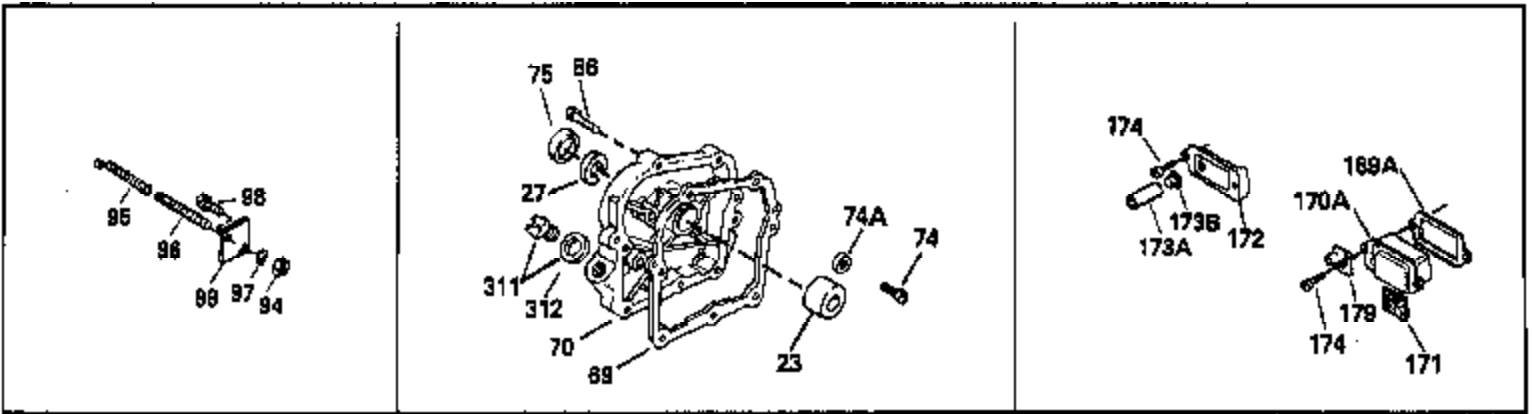

Ref #	Part Number	Qty	Description
380	631923	1	Carburetor (Incl. 184)
400	36444	1	* Gasket Set (Incl. items marked PK i n notes) Incl. part #'s 26756 (1), 27234A (2), 27272A (1), 27677A (1), 29673 (1), 33670A (1), 33673A (1), 36443 (1)
420	730225	1	SAE 30 4-Cycle Engine Oil (Quart)