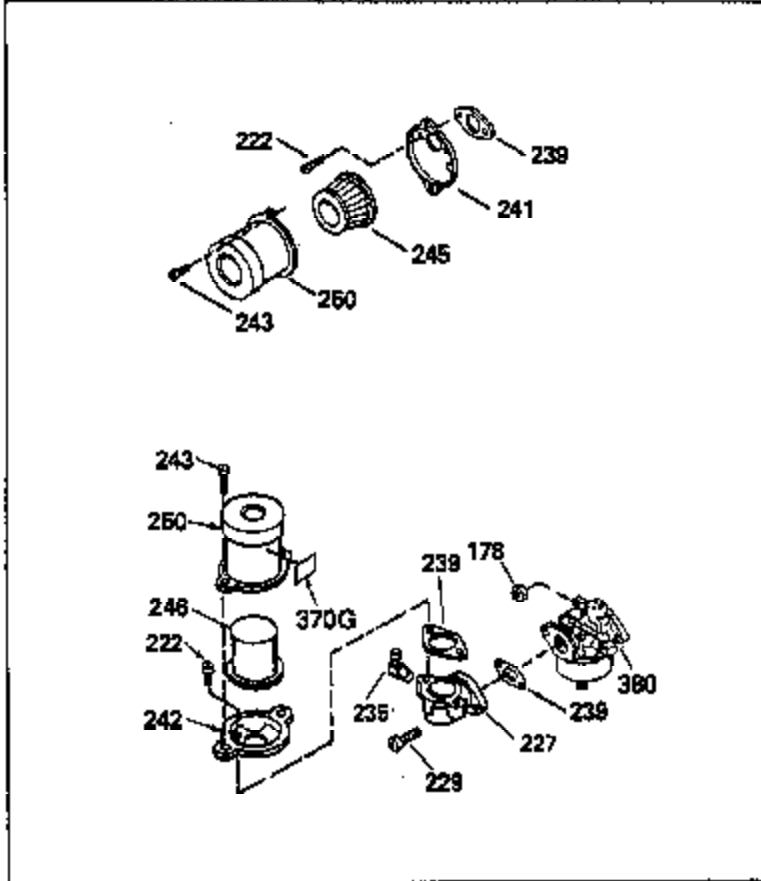

Engine Parts List #2

Ref #	Part Number	Qty	Description
16	31510	1	Governor Lever
18	651018	1	Screw, Torx T-15, 8-32 x 19/64"
26A	650926	1	Screw, 8-32 x 21/64"
70	34674C	1	Cylinder Cover (Incl. 75 thru 83)
75	27897	1	Oil Seal
86	650488	7	Screw, 1/4-20 x 1-1/4"
89	610961	1	Flywheel Key
130A	6021A	2	Screw, 5/16-18 x 1-1/2"
130B	650818	1	Screw, 5/16-18 x 1-1/2"
171	31410	1	Breather Element
172	34146	1	Valve Cover
174	650783	2	Screw, 10-24 x 3/4"
178	29752	2	Nut & Lock Washer, 1/4-28
181	650870	1	Screw, 1/4-28 x 1-11/16"
209A	30322	2	Lock Nut, 8-32
209B	36691	1	Lock Nut
209	650139	2	Screw, 8-32 x 1/2"
212	36689	1	Speed Control Lever Bushing
212A	36688	1	Bearing Plate
212C	650953	1	Screw, 10-32 x 1/2"
212B	650583	1	Washer
216	36690	1	R.P.M. Adjusting Lever
217	36687	1	Speed Control Lever
223A	650664	1	Screw, 1/4-20 x 1-19/32"
238	650152	2	Screw, 8-32 x 3/8"
239	27272A	1	* Air Cleaner Gasket
242	31914	1	Air Cleaner Base
243	28820	2	Screw, 10-32 x 1/2"
245	30727	1	Air Cleaner Filter
250	31715	1	Air Cleaner Cover
262	650737	2	Screw, 1/4-20 x 1/2"
274	33670A	1	Exhaust Gasket
277	650327	2	Screw, 1/4-20 x 2-27/64"
370K	36695	1	Starter Decal
380	631923	1	Carburetor (Incl. 184)