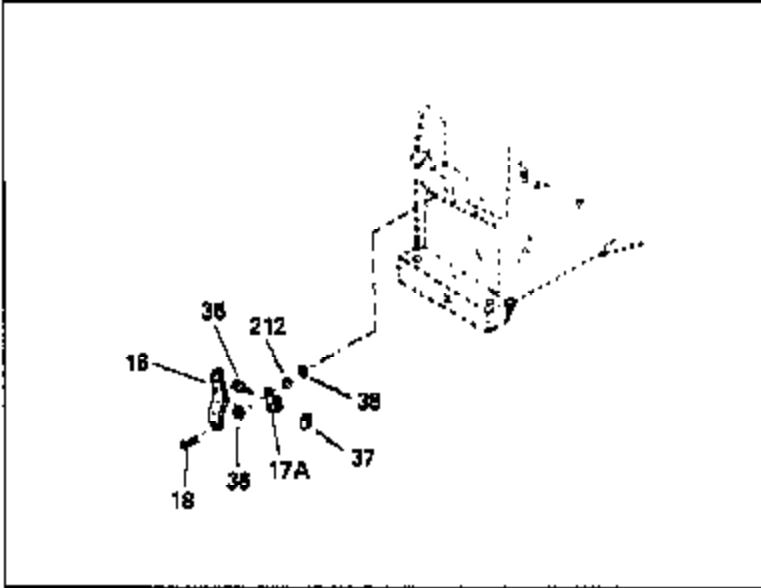

Ref #	Part Number	Qty	Description
380	631923	1	Carburetor (Incl. 184)
400	36444	1	* Gasket Set (Incl. items marked PK i n notes) Incl. part #'s 26756 (1), 27234A (2), 27272A (1), 27677A (1), 29673 (1), 33670A (1), 33673A (1), 36443 (1)
420	730225	1	SAE 30 4-Cycle Engine Oil (Quart)