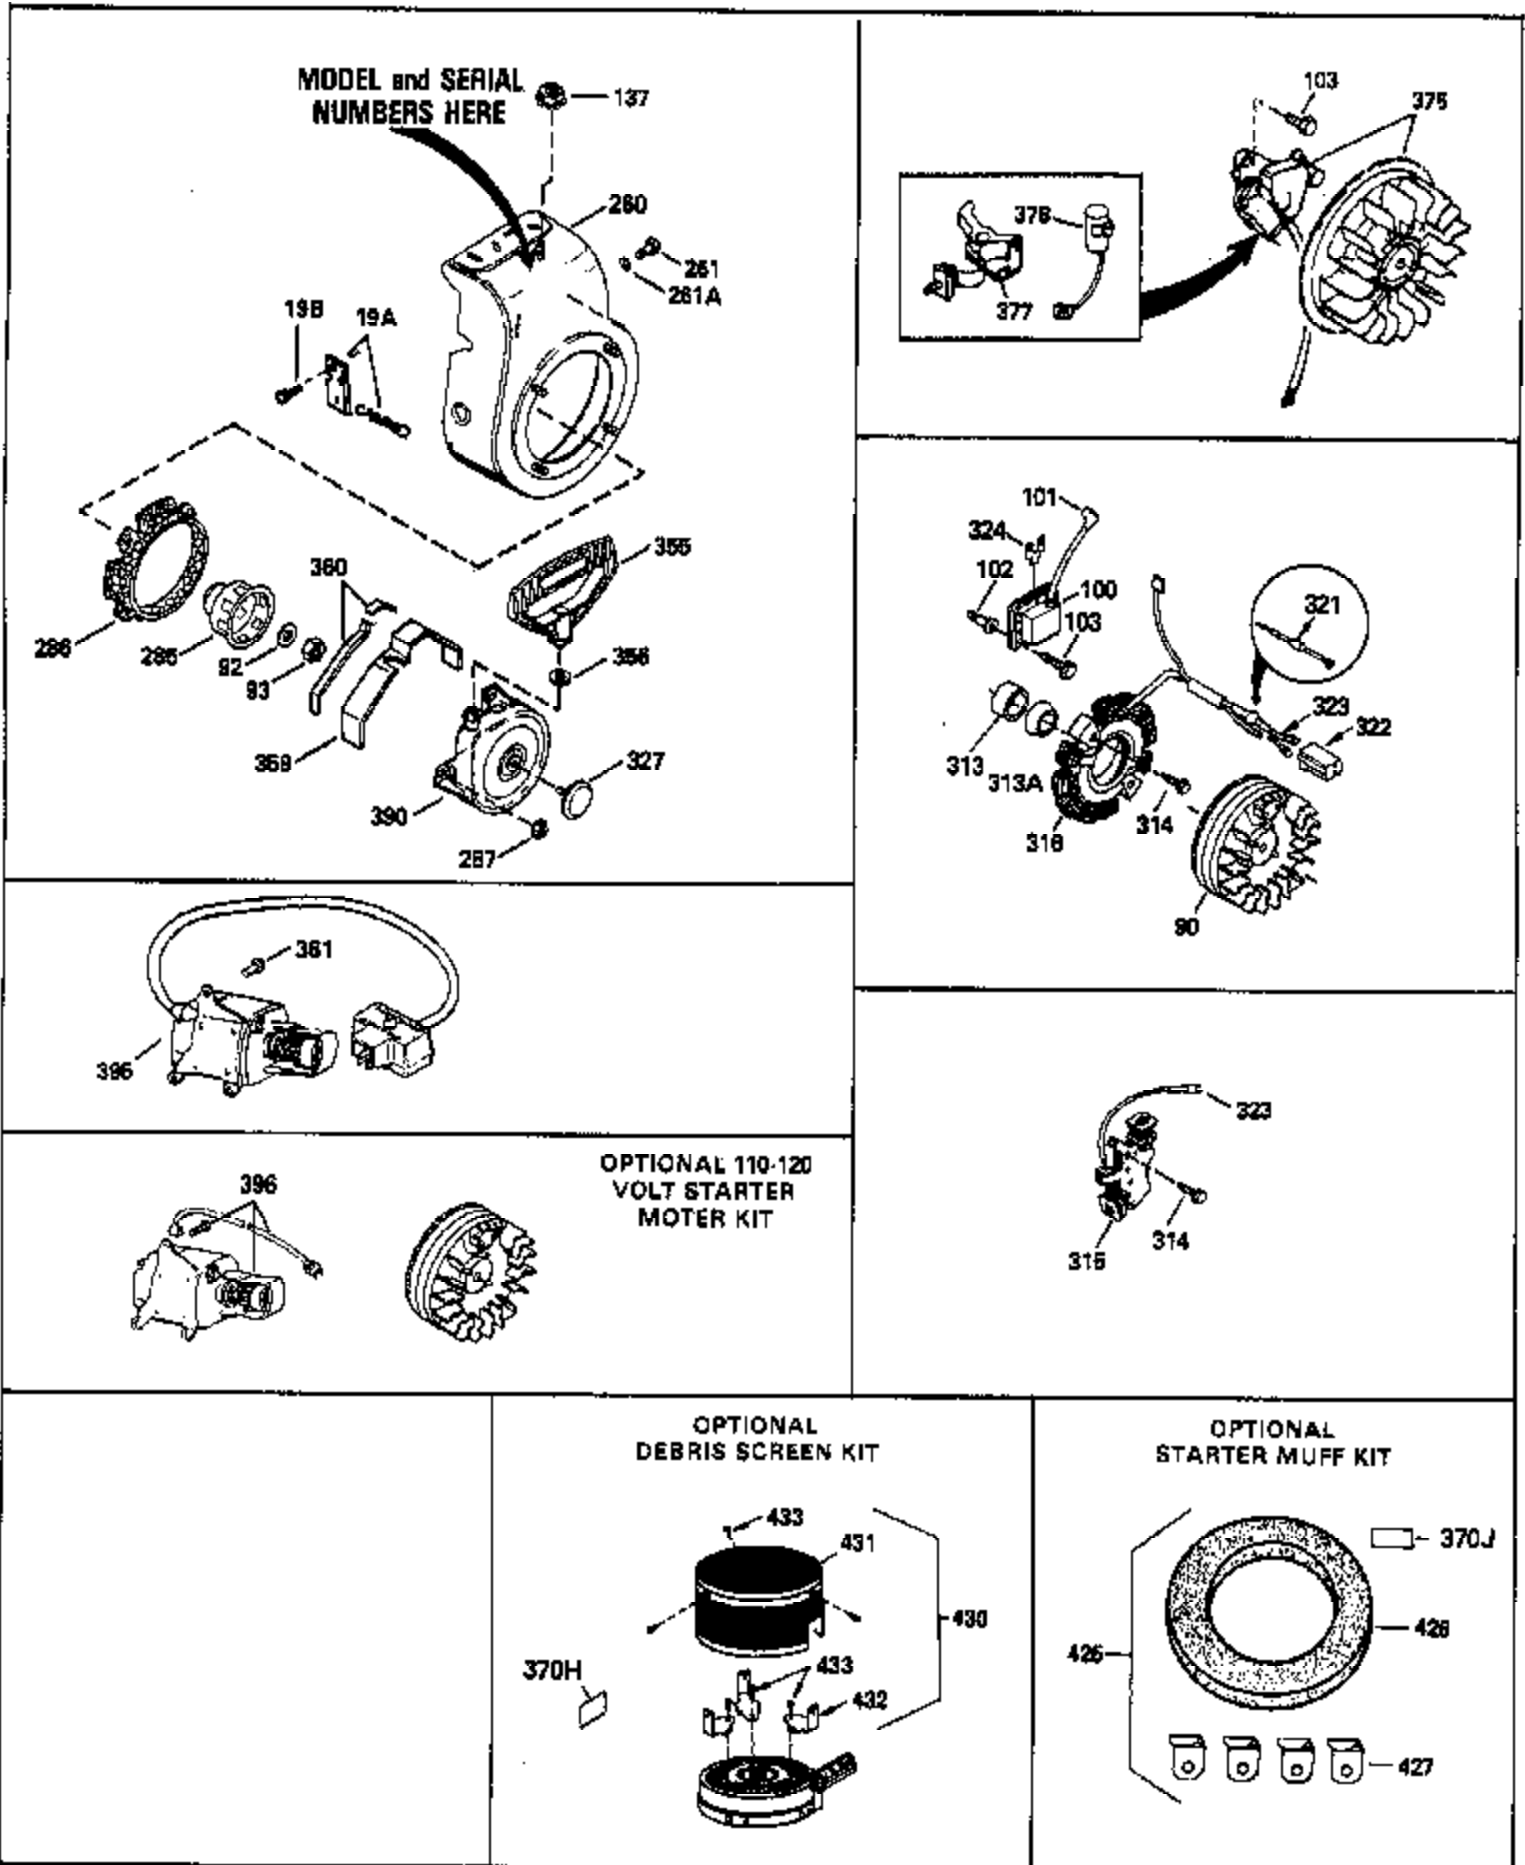

Ref #	Part Number	Qty	Description
26A	650926	1	Screw, 8-32 x 21/64"
90	611195	1	Flywheel
92	650815	1	Belleville Washer
93	650816	1	Flywheel Nut
100	34443A	1	Solid State Ignition
101	610118	1	Spark Plug Cover
102	650872	1	Solid State Mounting Stud
103	651007	2	Screw, Torx T-15, 10-24 x 15/16"
130A	6021A	2	Screw, 5/16-18 x 1-1/2"
130B	650818	1	Screw, 5/16-18 x 1-1/2"
181	650870	1	Screw, 1/4-28 x 1-11/16"
209B	36691	1	Lock Nut
209A	30322	2	Lock Nut, 8-32
209	650139	2	Screw, 8-32 x 1/2"
212A	36688	1	Bearing Plate
212B	650583	1	Washer
212C	650953	1	Screw, 10-32 x 1/2"
216	36690	1	R.P.M. Adjusting Lever
217	36687	1	Speed Control Lever
223A	650664	1	Screw, 1/4-20 x 1-19/32"
238	650152	2	Screw, 8-32 x 3/8"
260	35585	1	Blower Housing
262	650737	2	Screw, 1/4-20 x 1/2"
285	36467A	1	Starter Cup
287	650926	2	Screw, 8-32 x 21/64"
313	34080	1	Spacer
370K	36695	1	Starter Decal
390	590732	1	Rewind Starter (NOTE: This engine could have been built with 590738 starter. Refer to the design of the rope pulley strength ribs for part identification. Individual starter parts do not interchange. Refer to service bulletin 116.)