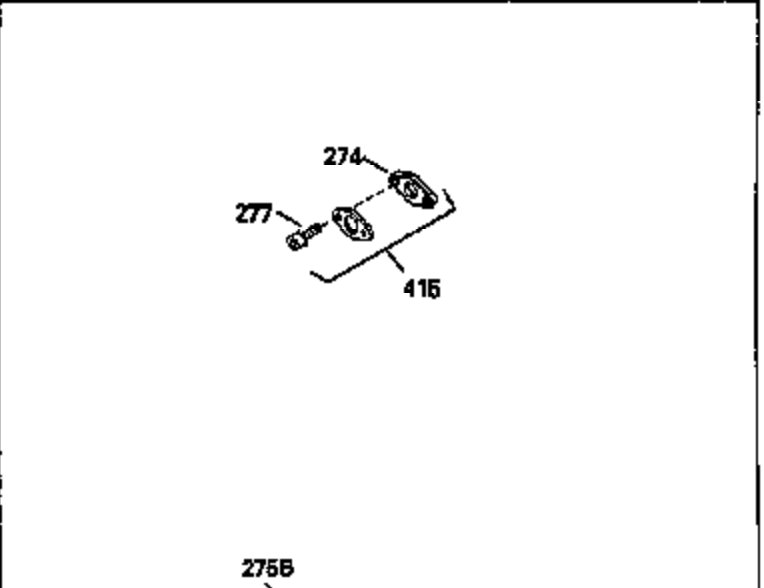

Ref #	Part Number	Qty	Description
16	31510		Lever, Governor
17A	29916		Clamp, Governor lever
18	650548		Screw, 8-32 x 5/16"
23	28458		Bearing, Ball
27	28539		Ring, Retaining
35	29826		Screw, 10-32 x 3/4"
36	29918		Washer, Lock
37	29216		Locknut, 10-32
38	29642		Ring, Retaining
70	30756B		Cylinder Cover (Incl.75,80,311)(Ball bearing)
74A	28537		Washer, Flat
74	30200		Screw, 10-24 x 9/16"
75	28540		Seal, Oil
86	650488		Screw, 1/4-20 x 1-1/4"
89	610961		Key, Flywheel
171	31410		Element, Breather
172	34146		Cover, Breather
174	650128		Screw, 10-24 x 1/2"
178	29752		Nut & Lockwasher Assy., 1/4-28
212	30322		Lock Nut, 8-32
222	28820		Screw, 10-32 x 1/2"
239	27272A		* Gasket, Carburetor to air cleaner
241	31691		Bracket, Air cleaner
243	650152		Screw, 8-32 x 3/8"
245	30727		Filter, Air cleaner
250	31715		Body, Air cleaner
274	33670A		* Gasket, Exhaust
277	650774		Screw, 1/4-20 x 2-3/8"
311	27625		Oil Fill Plug (Incl. 312)
312	29673		* Gasket, Oil plug
380	631702		Carburetor (Incl. 184) (Refer to Division 5, Section A, page 114 for breakdown)
415	730165		Muffler Adapter Kit (Incl.64 & 274) (As req.)