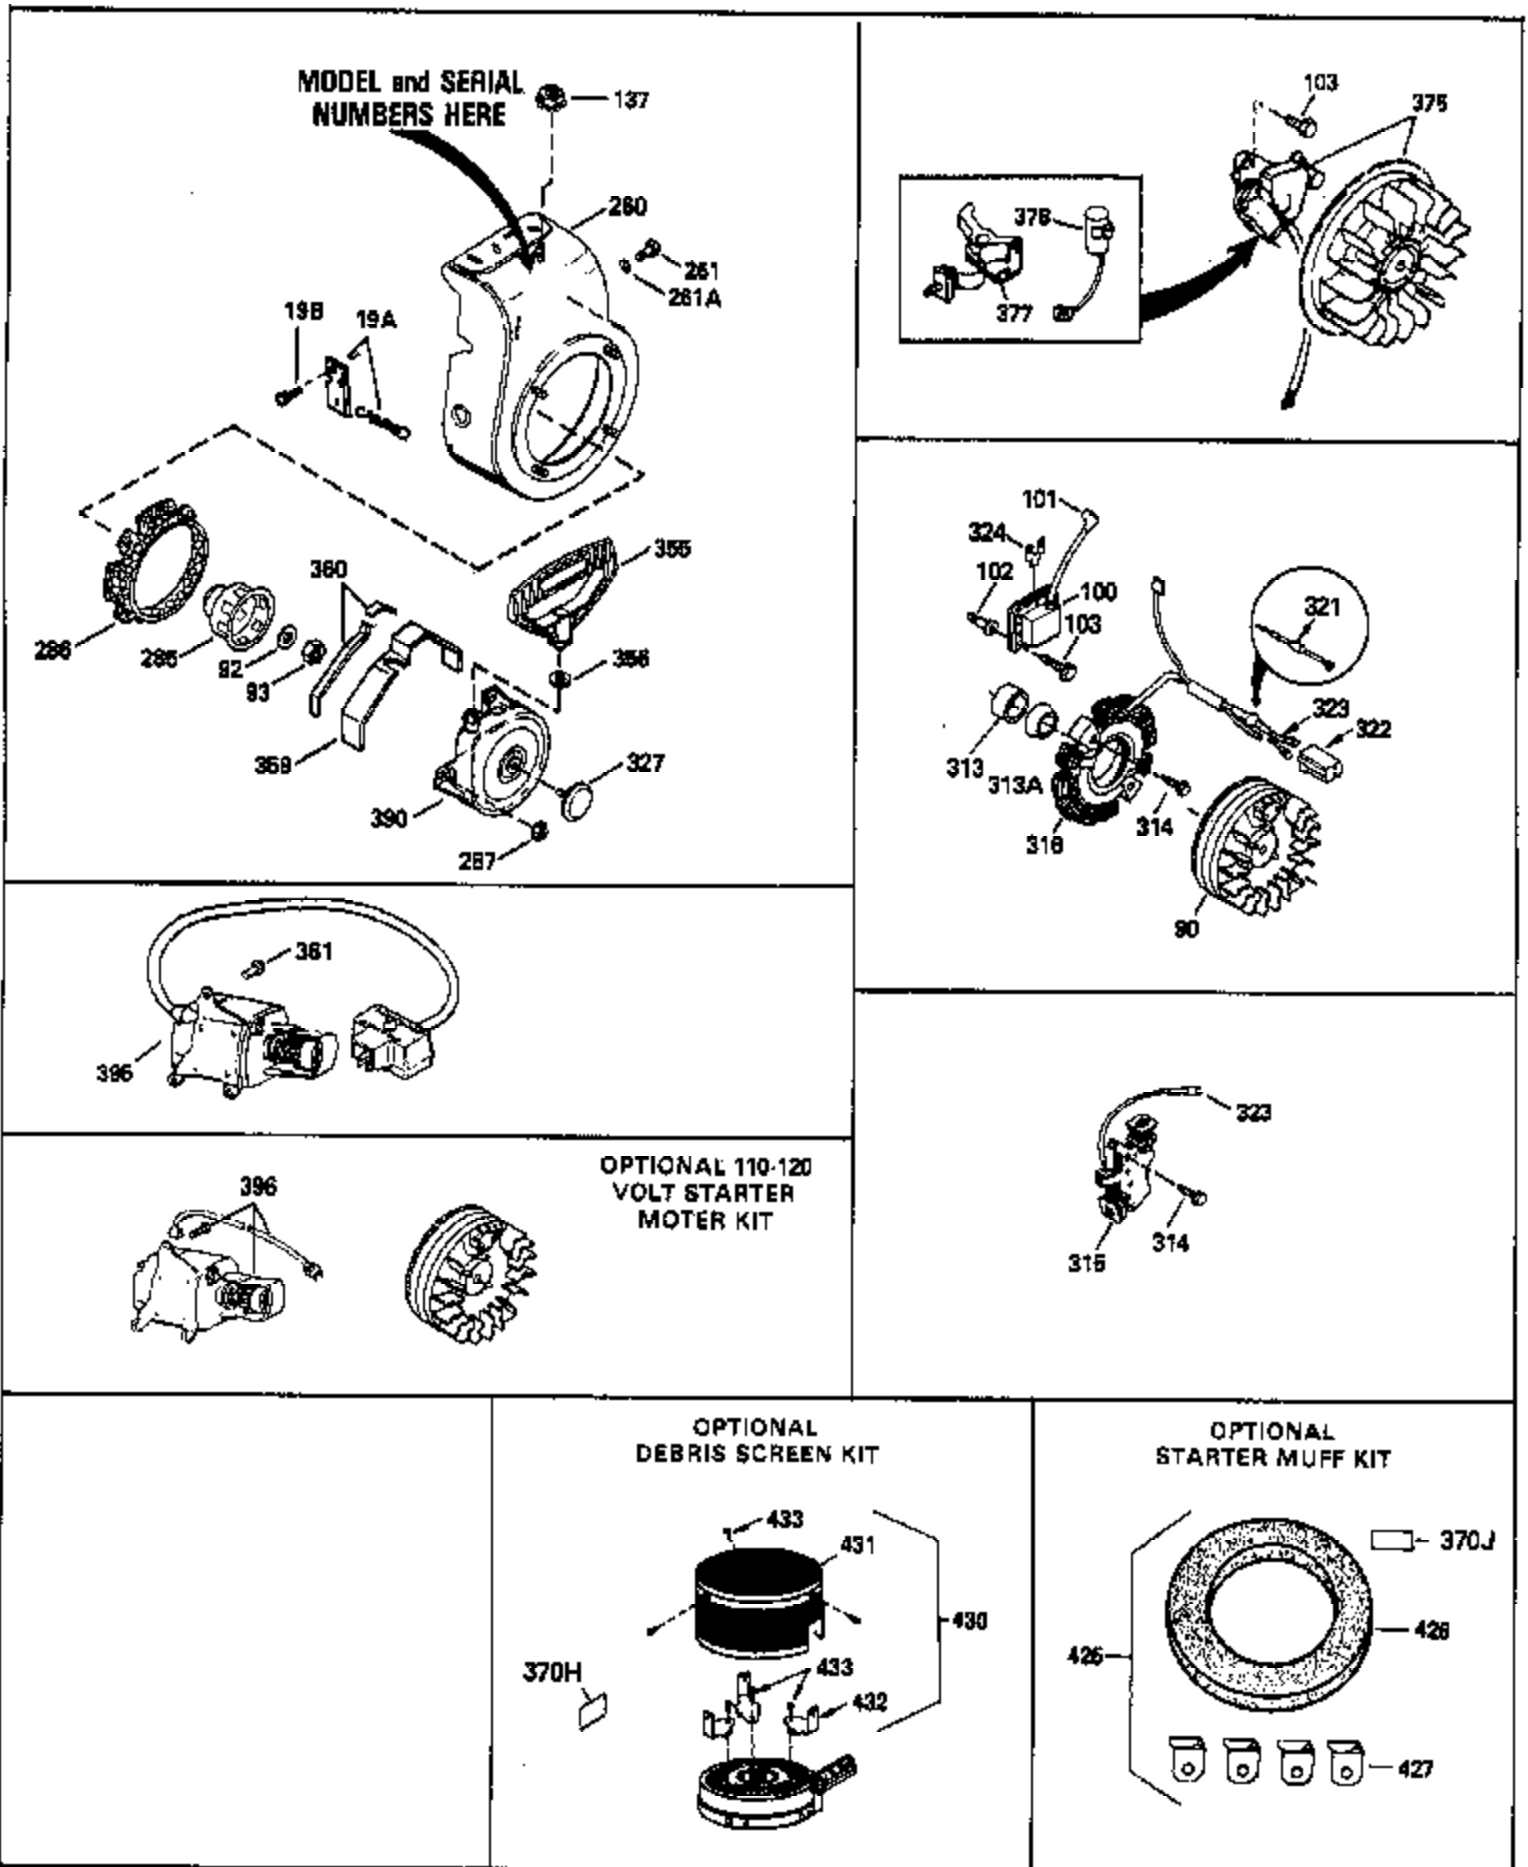

Ref #	Part Number	Qty	Description
19A	33857		Spring Assy., Extension (Incl. 19B)
19B	28942		Screw, 10-32 x 3/8"
90	611083		Flywheel (3 amp w/ring gear)
92	650815		Washer, Belleville
93	650816		Nut, Flywheel
100	34443A		Solid State Assy.
101	610118		Cover, Spark plug
102	650872		Stud, Solid state mounting
103	650814		Screw, Torx T-15, 10-24 x 1"
137	29752		Nut & Lockwasher, 1/4-28
261	29212		Screw, 1/4-28 x 7/16"
261A	650168		Washer, Flat (Used on early production)
285	34694		Cup, Starter
313A	35189		Spacer, Coil
313	34080		Spacer, Flywheel key
314	650873		Screw, 1/4-20 x 3/4"
316	611113		Alternator Coil (3 amp DC)(Incl.321,3 22,323)
321	611161		Diode Assy.
322	610921		Connector
323	610922		Terminal
327	35392		Plug, Starter
361	650378		Screw, Torx T-30, 5/16-18 x 1-1/8"
370J	34870		Decal, Instruction (Optional)
370H	34387		Decal, Instruction (Optional)
395	33607		Electric Starter Motor (12 Volt) (Refer to Division 5, Section D, page 22 for breakdown)
396	33290D		Electric Starter Motor Kit (120 Volt) This 110-120 volt starter motor kit may have been added to this engine. It can be added only if cylinder has drilled and tapped starter mounting bosses and a ring gear flywheel. Refer to service number stamped on end cap of motor, or on decal, for identification
425	730571		Starter Muff kit (Incl. 370J, 426 & 4 27) Can be used with stamped steel starter
426	32203		Starter Air Cleaner Can be used with stamped steel starter
427	32204		Bracket, Starter air cleaner Can be used with stamped steel starter
430	730574		Debris Screen Kit (Incl.370H,431,432, 433) Can be used with E-Z pull starter
431	35596		Screen, Debris Can be used with E-Z pull starter
432	35597		Bracket, Debris screen Can be used with E-Z pull starter
433	650910		Screw, 8-32 x 1/4" Can be used with E-Z pull starter