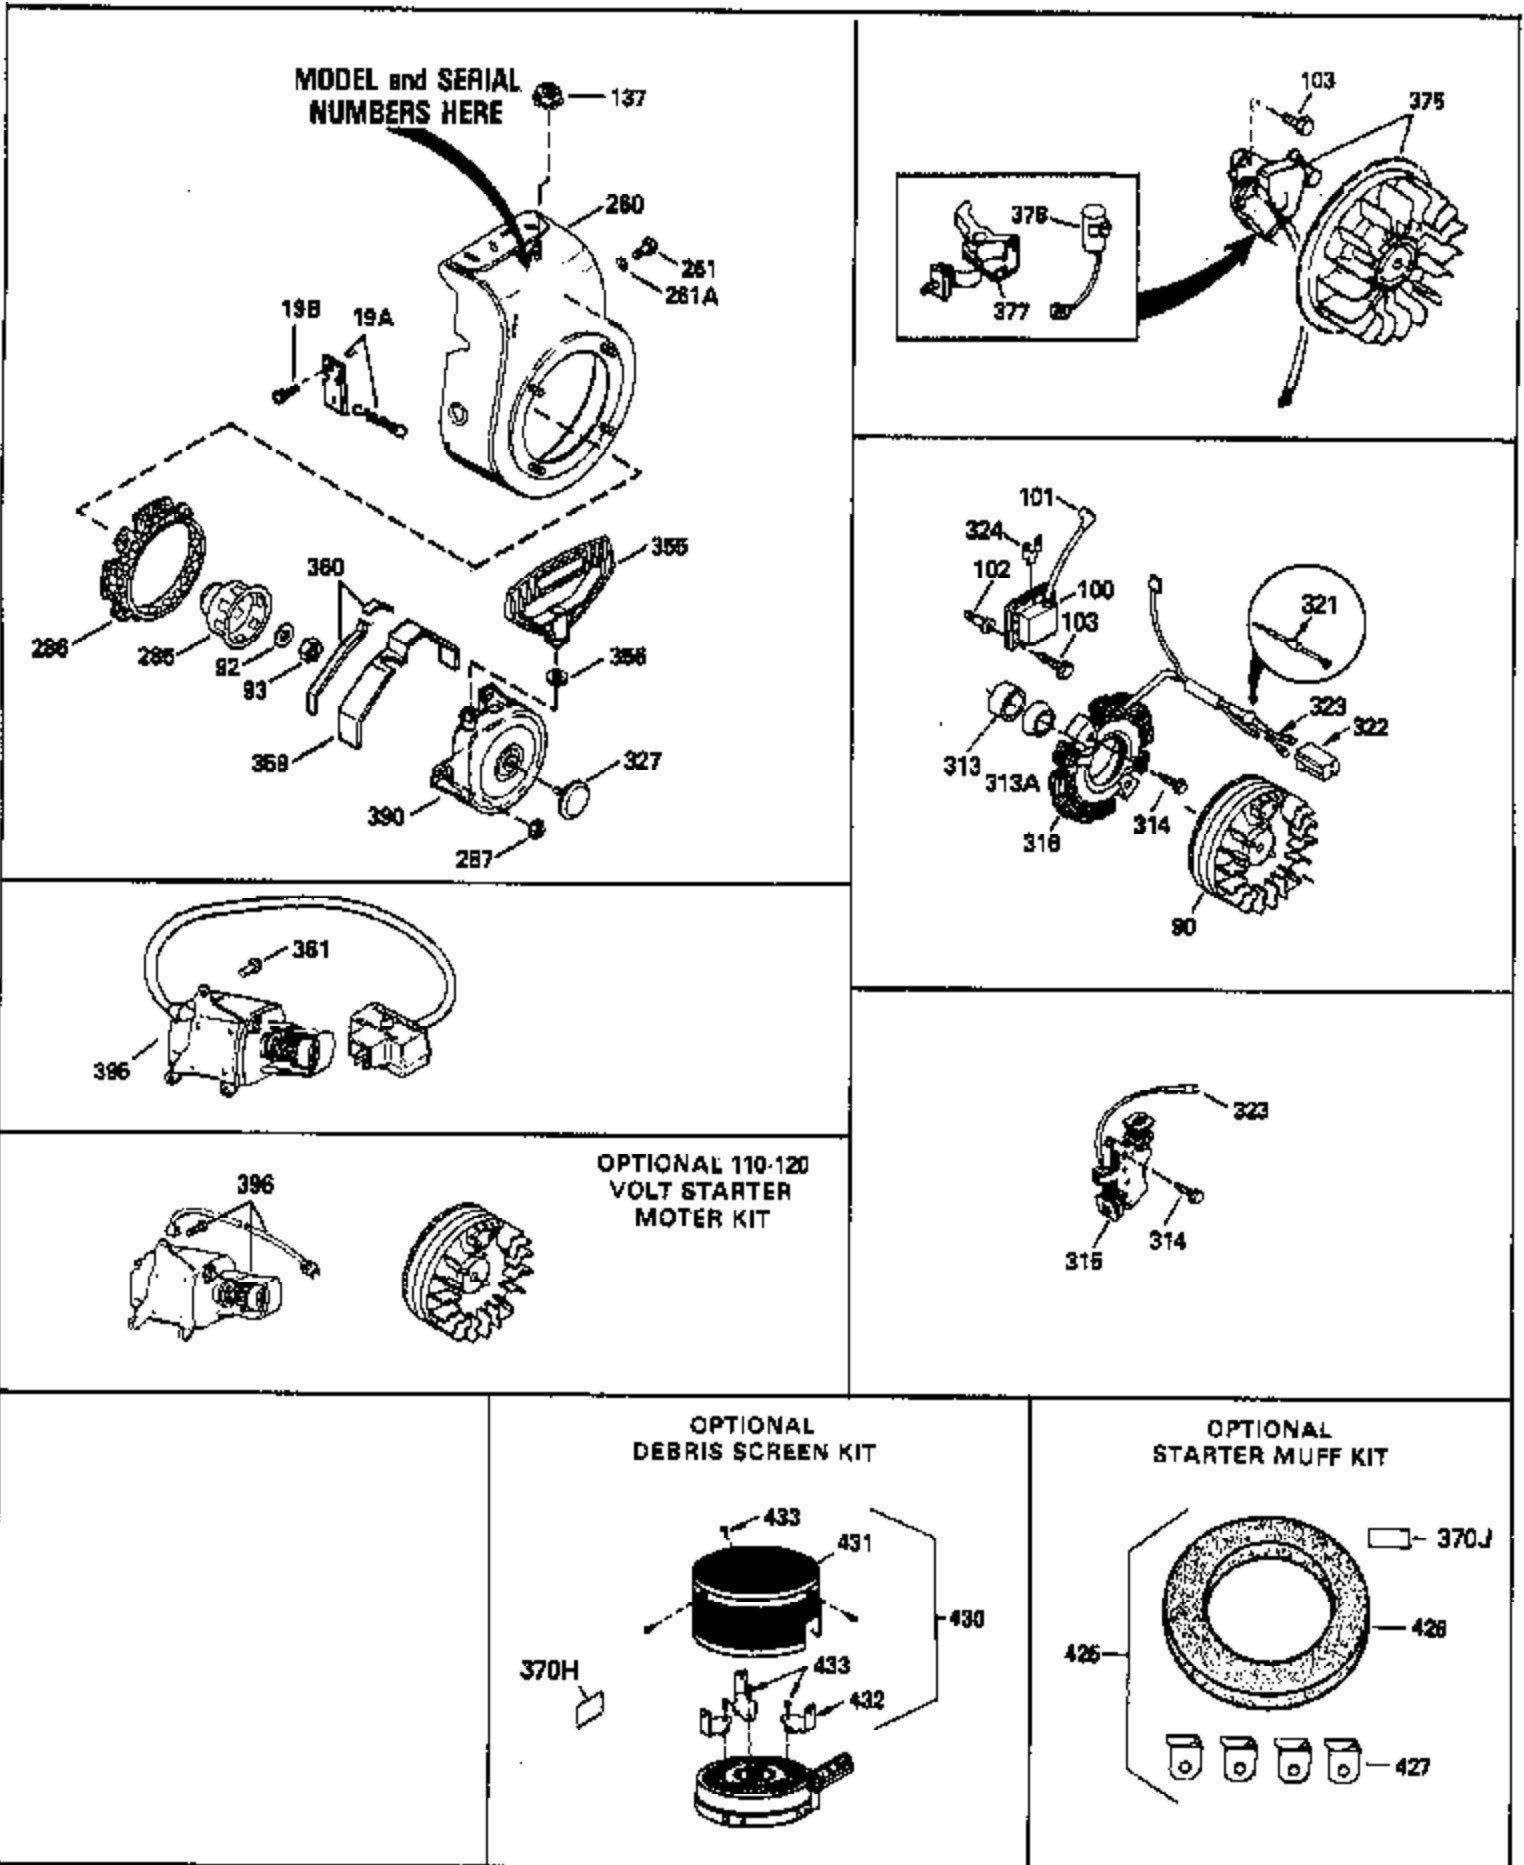

Ref #	Part Number	Qty	Description
19D	33857	1	Extension Spring Assy (Incl. 213)
26A	650926	1	Screw, 8-32 x 21/64"
28	30322	1	Lock Nut, 8-32
90	611195	1	Flywheel
92	650815	1	Belleville Washer
93	650816	1	Flywheel Nut
100	34443A	1	Solid State Ignition
101	27276	1	Spark Plug Cover
102	650872	1	Solid State Mounting Stud
103	651007	2	Screw, Torx T-15, 10-24 x 15/16"
130B	650818	1	Screw, 5/16-18 x 1-1/2"
181	650870	1	Screw, 1/4-28 x 1-11/16"
209A	30322	2	Lock Nut, 8-32
209	650139	2	Screw, 8-32 x 3/4"
213	28942	1	Screw, 10-32 x 3/8"
223A	650664	1	Screw, 1/4-20 x 1-19/32"
238	650152	2	Screw, 8-32 x 3/8"
260	35585	1	Blower Housing
262	650737	2	Screw, 1/4-20 x 1/2"
285	36467A	1	Starter Cup
287	650926	2	Screw, 8-32 x 21/64"
313	34080	1	Spacer
370K	36695	1	Starter Decal
390	590732	1	Rewind Starter (NOTE: This engine could have been built with 590738 starter. Refer to the design of the rope pulley strength ribs for part identification. Individual starter parts do not interchange. Refer to service bulletin 116).