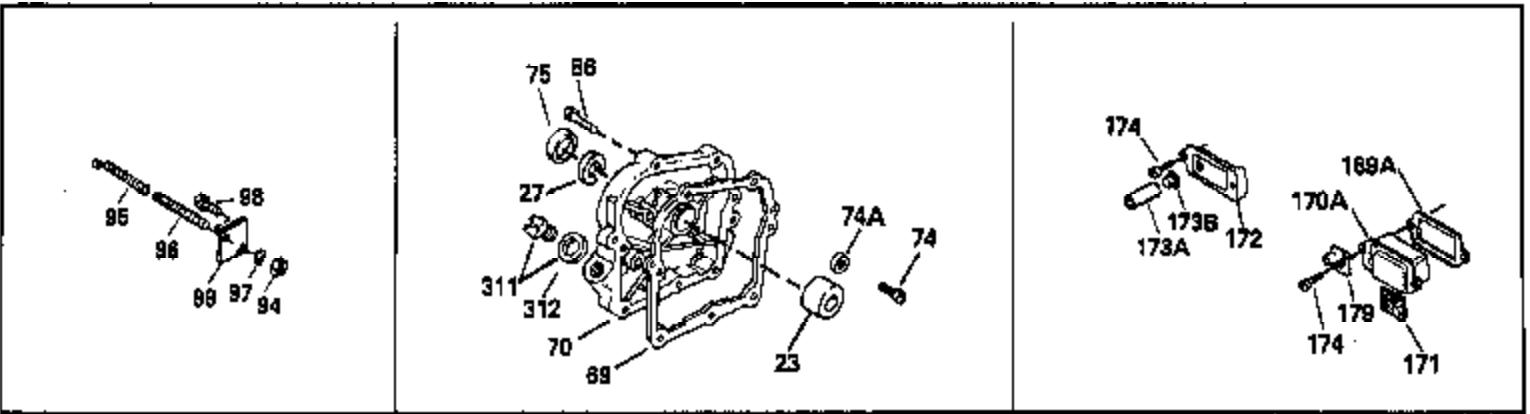

Ref #	Part Number	Qty	Description
400	36444	1	* Gasket Set (Incl. items marked PK i n notes) Incl. part #'s 26756 (1), 27234A (2), 27272A (1), 27677A (1), 29673 (1), 33670A (1), 33673A (1), 36443 (1)
420	730225	1	SAE 30 4-Cycle Engine Oil (Quart)