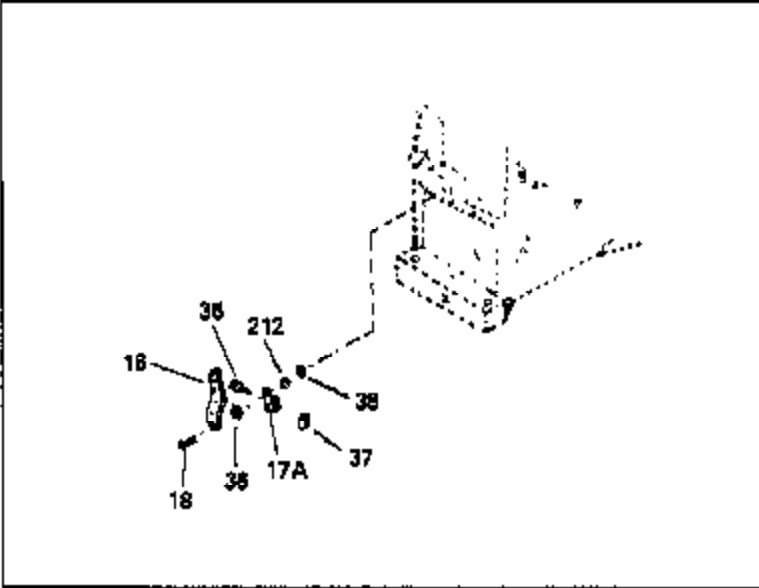

Ref #	Part Number	Qty	Description
400	36444	1	* Gasket Set (Incl. items marked PK i n notes) Incl. part #'s 26756 (1), 27234A (2), 27272A (1), 27677A (1), 29673 (1), 33670A (1), 33673A (1), 36443 (1)
420	730225	1	SAE 30 4-Cycle Engine Oil (Quart)