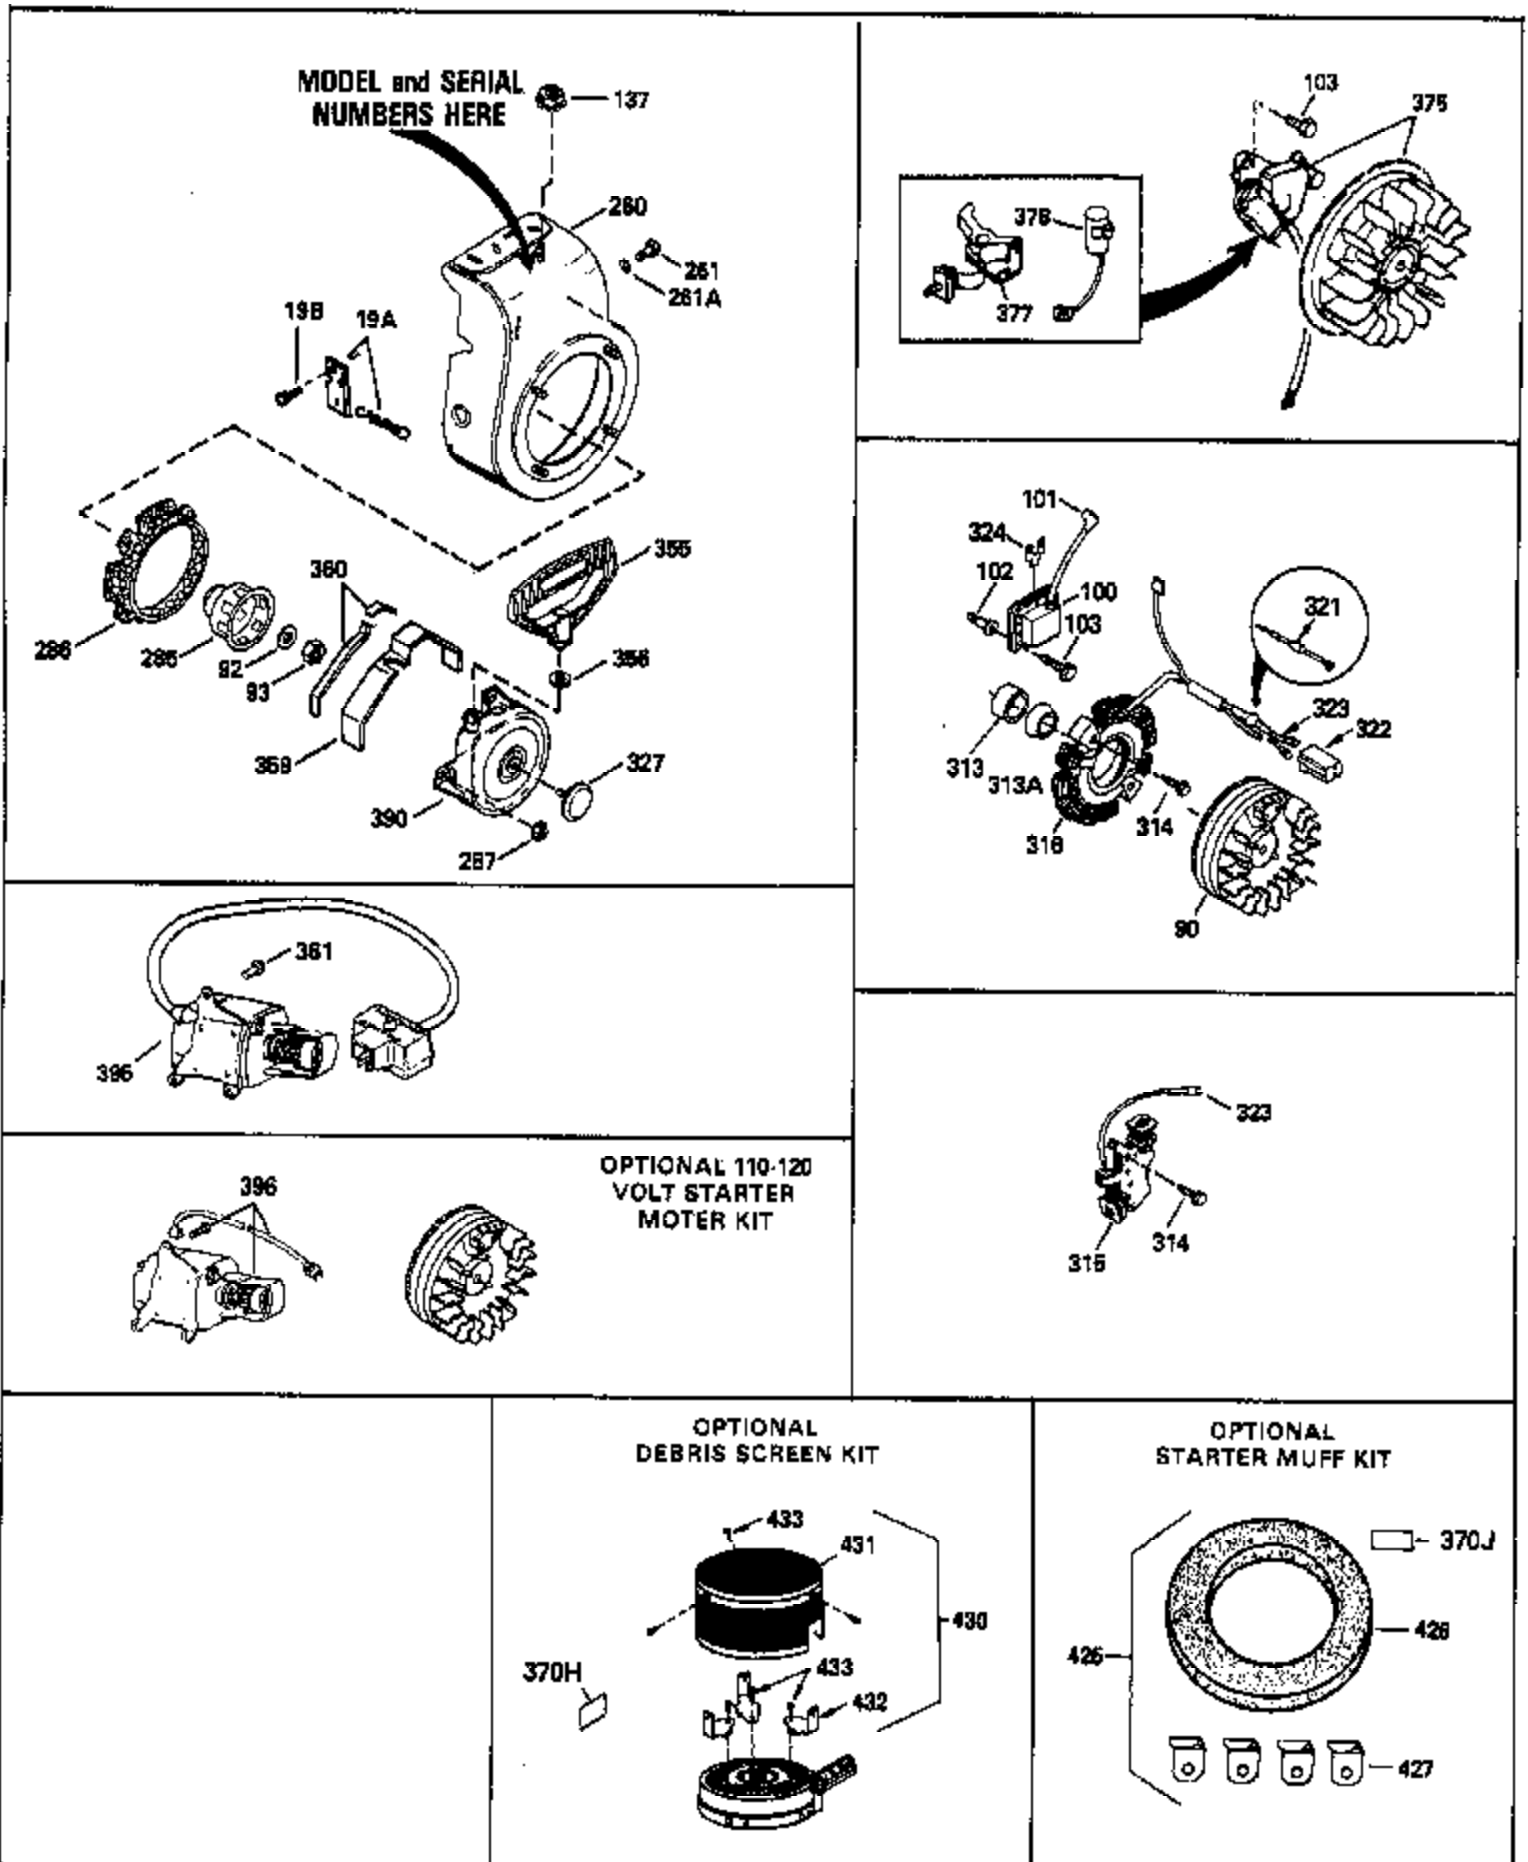

Ref #	Part Number	Qty	Description
19A	33857		Spring Assy., Extension (Incl. 19B)
19B	28942		Screw, 10-32 x 3/8"
90	611080		Flywheel
92	650815		Washer, Belleville
93	650816		Nut, Flywheel
100	34443A		Solid State Assy.
101	27276		Cover, Spark plug
102	650872		Stud, Solid state mounting
103	650814		Screw, Torx T-15, 10-24 x 1"
261A	650168		Washer, Flat (Used on early production)
261	29212		Screw, 1/4-28 x 7/16"
285	34694		Cup, Starter
313	34080		Spacer, Flywheel key
327	35392		Plug, Starter
370J	34870		Decal, Instruction (Optional)
370H	34387		Decal, Instruction (Optional)
396	33290D		Electric Starter Motor Kit (120 Volt) This 110-120 volt starter motor kit may have been added to this engine. It can be added only if cylinder has drilled and tapped starter mounting bosses and a ring gear flywheel. Refer to service number stamped on end cap of motor, or on decal, for identification
425	730571		Starter Muff kit (Incl. 370J, 426 & 4 27) Can be used with stamped steel starter
426	32203		Starter Air Cleaner Can be used with stamped steel starter
427	32204		Bracket, Starter air cleaner Can be used with stamped steel starter
430	730574		Debris Screen Kit (Incl.370H,431,432, 433) Can be used with E-Z pull starter
431	35596		Screen, Debris Can be used with E-Z pull starter
432	35597		Bracket, Debris screen Can be used with E-Z pull starter
433	650910		Screw, 8-32 x 1/4" Can be used with E-Z pull starter