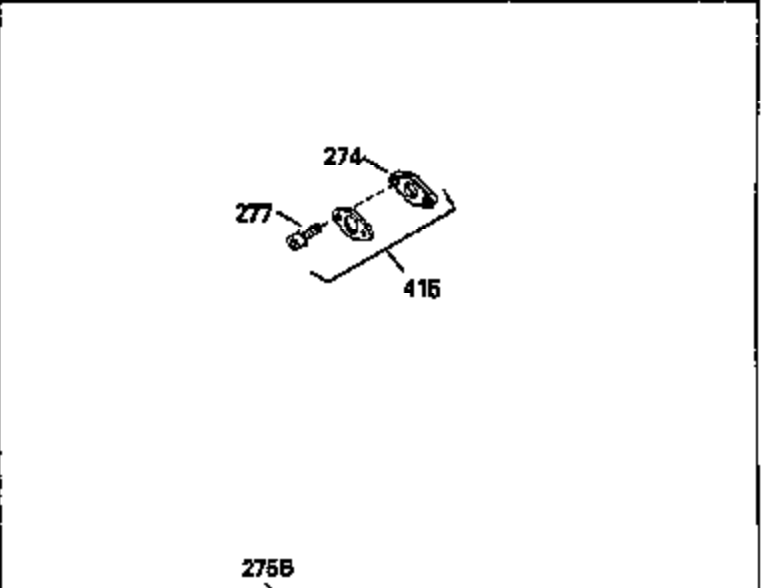

Engine Parts List #2

Ref #	Part Number	Qty	Description
16	31510		Lever, Governor
17A	29916		Clamp, Governor lever
18	650548		Screw, 8-32 x 5/16"
23	28458		Bearing, Ball
27	28539		Ring, Retaining
35	29826		Screw, 10-32 x 3/4"
36	29918		Washer, Lock
37	29216		Locknut, 10-32
38	29642		Ring, Retaining
70	30756B		Cylinder Cover (Incl.75,80,311)(Ball bearing)
74A	28537		Washer, Flat
74	30200		Screw, 10-24 x 9/16"
75	28540		Seal, Oil
86	650488		Screw, 1/4-20 x 1-1/4"
89	610961		Key, Flywheel
171	31410		Element, Breather
172	34146		Cover, Breather
174	650128		Screw, 10-24 x 1/2"
178	29752		Nut & Lockwasher Assy., 1/4-28
212	30322		Lock Nut, 8-32
222	28820		Screw, 10-32 x 1/2"
239	27272A		* Gasket, Carburetor to air cleaner
242	31914		Bracket, Air cleaner
243	650152		Screw, 8-32 x 3/8"
245	30727		Filter, Air cleaner
250	31715		Body, Air cleaner
274	33670A		* Gasket, Exhaust
277	650774		Screw, 1/4-20 x 2-3/8"
311	27625		Oil Fill Plug (Incl. 312)
312	29673		* Gasket, Oil plug
380	631923		Carburetor (Incl. 184) (Refer to Division 5, Section A, page 140 for breakdown)
415	730165		Muffler Adapter Kit (Incl.64 & 274) (As req.)