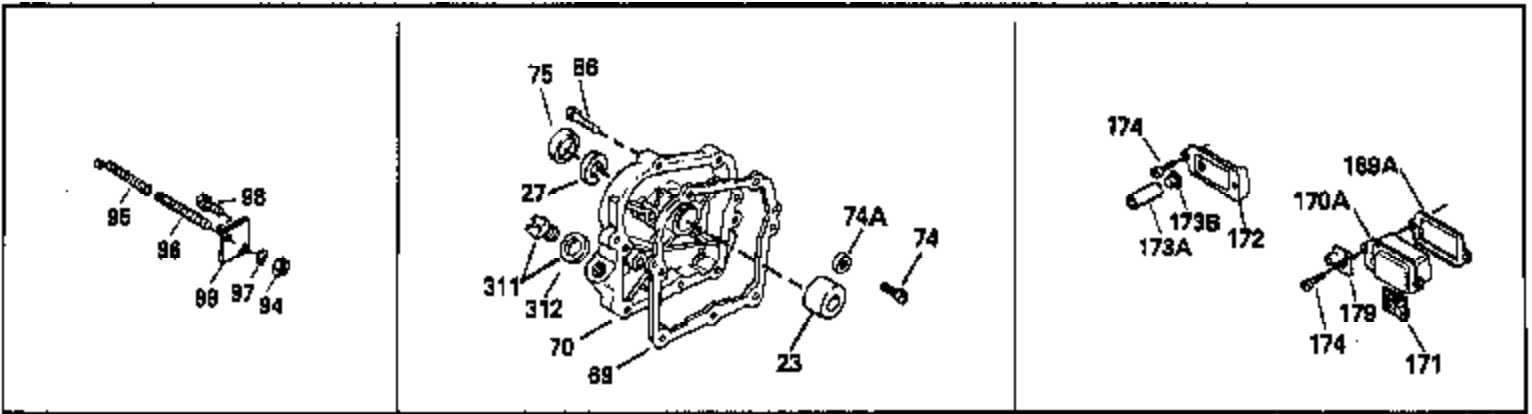

Engine Parts List #2

Ref #	Part Number	Qty	Description
16	31510		Lever, Governor
17A	29916		Clamp, Governor lever
18	650548		Screw, 8-32 x 5/16"
23	28458		Bearing, Ball
27	28539		Ring, Retaining
35	29826		Screw, 10-32 x 3/4"
36	29918		Washer, Lock
37	29216		Locknut, 10-32
38	29642		Ring, Retaining
70	30756B		Cylinder Cover (Incl.75,80,311)(Ball bearing)
74A	28537		Washer, Flat
74	30200		Screw, 10-24 x 9/16"
75	28540		Seal, Oil
86	650488		Screw, 1/4-20 x 1-1/4"
89	610961		Key, Flywheel
171	31410		Element, Breather
172	34146		Cover, Breather
174	650128		Screw, 10-24 x 1/2"
178	29752		Nut & Lockwasher Assy., 1/4-28
212	30322		Lock Nut, 8-32
222	28820		Screw, 10-32 x 1/2"
239	27272A		* Gasket, Carburetor to air cleaner
242	31914		Bracket, Air cleaner
243	650152		Screw, 8-32 x 3/8"
245	30727		Filter, Air cleaner
250	31715		Body, Air cleaner
274	33670A		* Gasket, Exhaust
277	650774		Screw, 1/4-20 x 2-3/8"
311	27625		Oil Fill Plug (Incl. 312)
312	29673		* Gasket, Oil plug
380	631923		Carburetor (Incl. 184) (Refer to Division 5, Section A, page 140 for breakdown)
415	730165		Muffler Adapter Kit (Incl.64 & 274) (As req.)