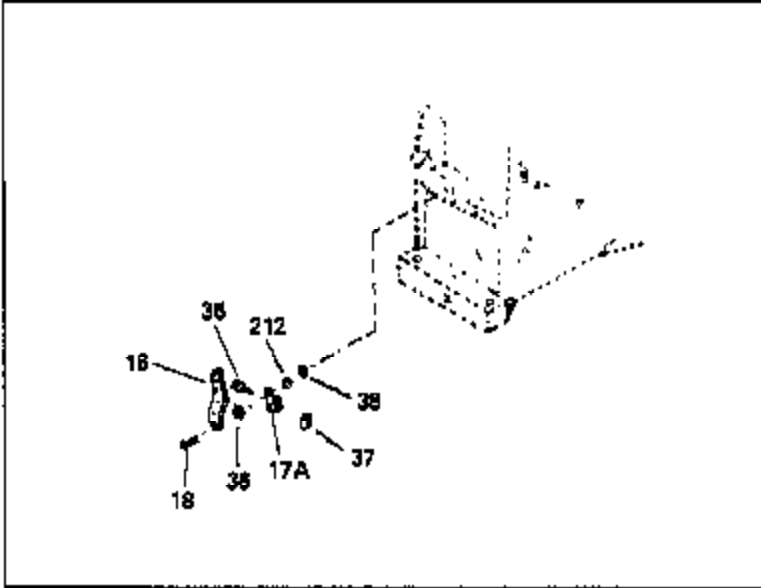

Engine Parts List #2

Ref #	Part Number	Qty	Description
16	31510		Lever, Governor
17A	29916		Clamp, Governor lever
18	650548		Screw, 8-32 x 5/16"
23	28458		Bearing, Ball
27	28539		Ring, Retaining
35	29826		Screw, 10-32 x 3/4"
36	29918		Washer, Lock
37	29216		Locknut, 10-32
38	29642		Ring, Retaining
70	30756B		Cylinder Cover (Incl.75,80,311)(Ball bearing)
74A	28537		Washer, Flat
74	30200		Screw, 10-24 x 9/16"
75	28540		Seal, Oil
86	650488		Screw, 1/4-20 x 1-1/4"
89	610961		Key, Flywheel
171	31410		Element, Breather
172	34146		Cover, Breather
174	650128		Screw, 10-24 x 1/2"
178	29752		Nut & Lockwasher Assy., 1/4-28
212	30322		Lock Nut, 8-32
222	28820		Screw, 10-32 x 1/2"
239	27272A		* Gasket, Carburetor to air cleaner
242	31914		Bracket, Air cleaner
243	650152		Screw, 8-32 x 3/8"
245	30727		Filter, Air cleaner
250	31715		Body, Air cleaner
274	33670A		* Gasket, Exhaust
277	650774		Screw, 1/4-20 x 2-3/8"
311	27625		Oil Fill Plug (Incl. 312)
312	29673		* Gasket, Oil plug
380	631923		Carburetor (Incl. 184) (Refer to Division 5, Section A, page 140 for breakdown)
415	730165		Muffler Adapter Kit (Incl.64 & 274) (As req.)