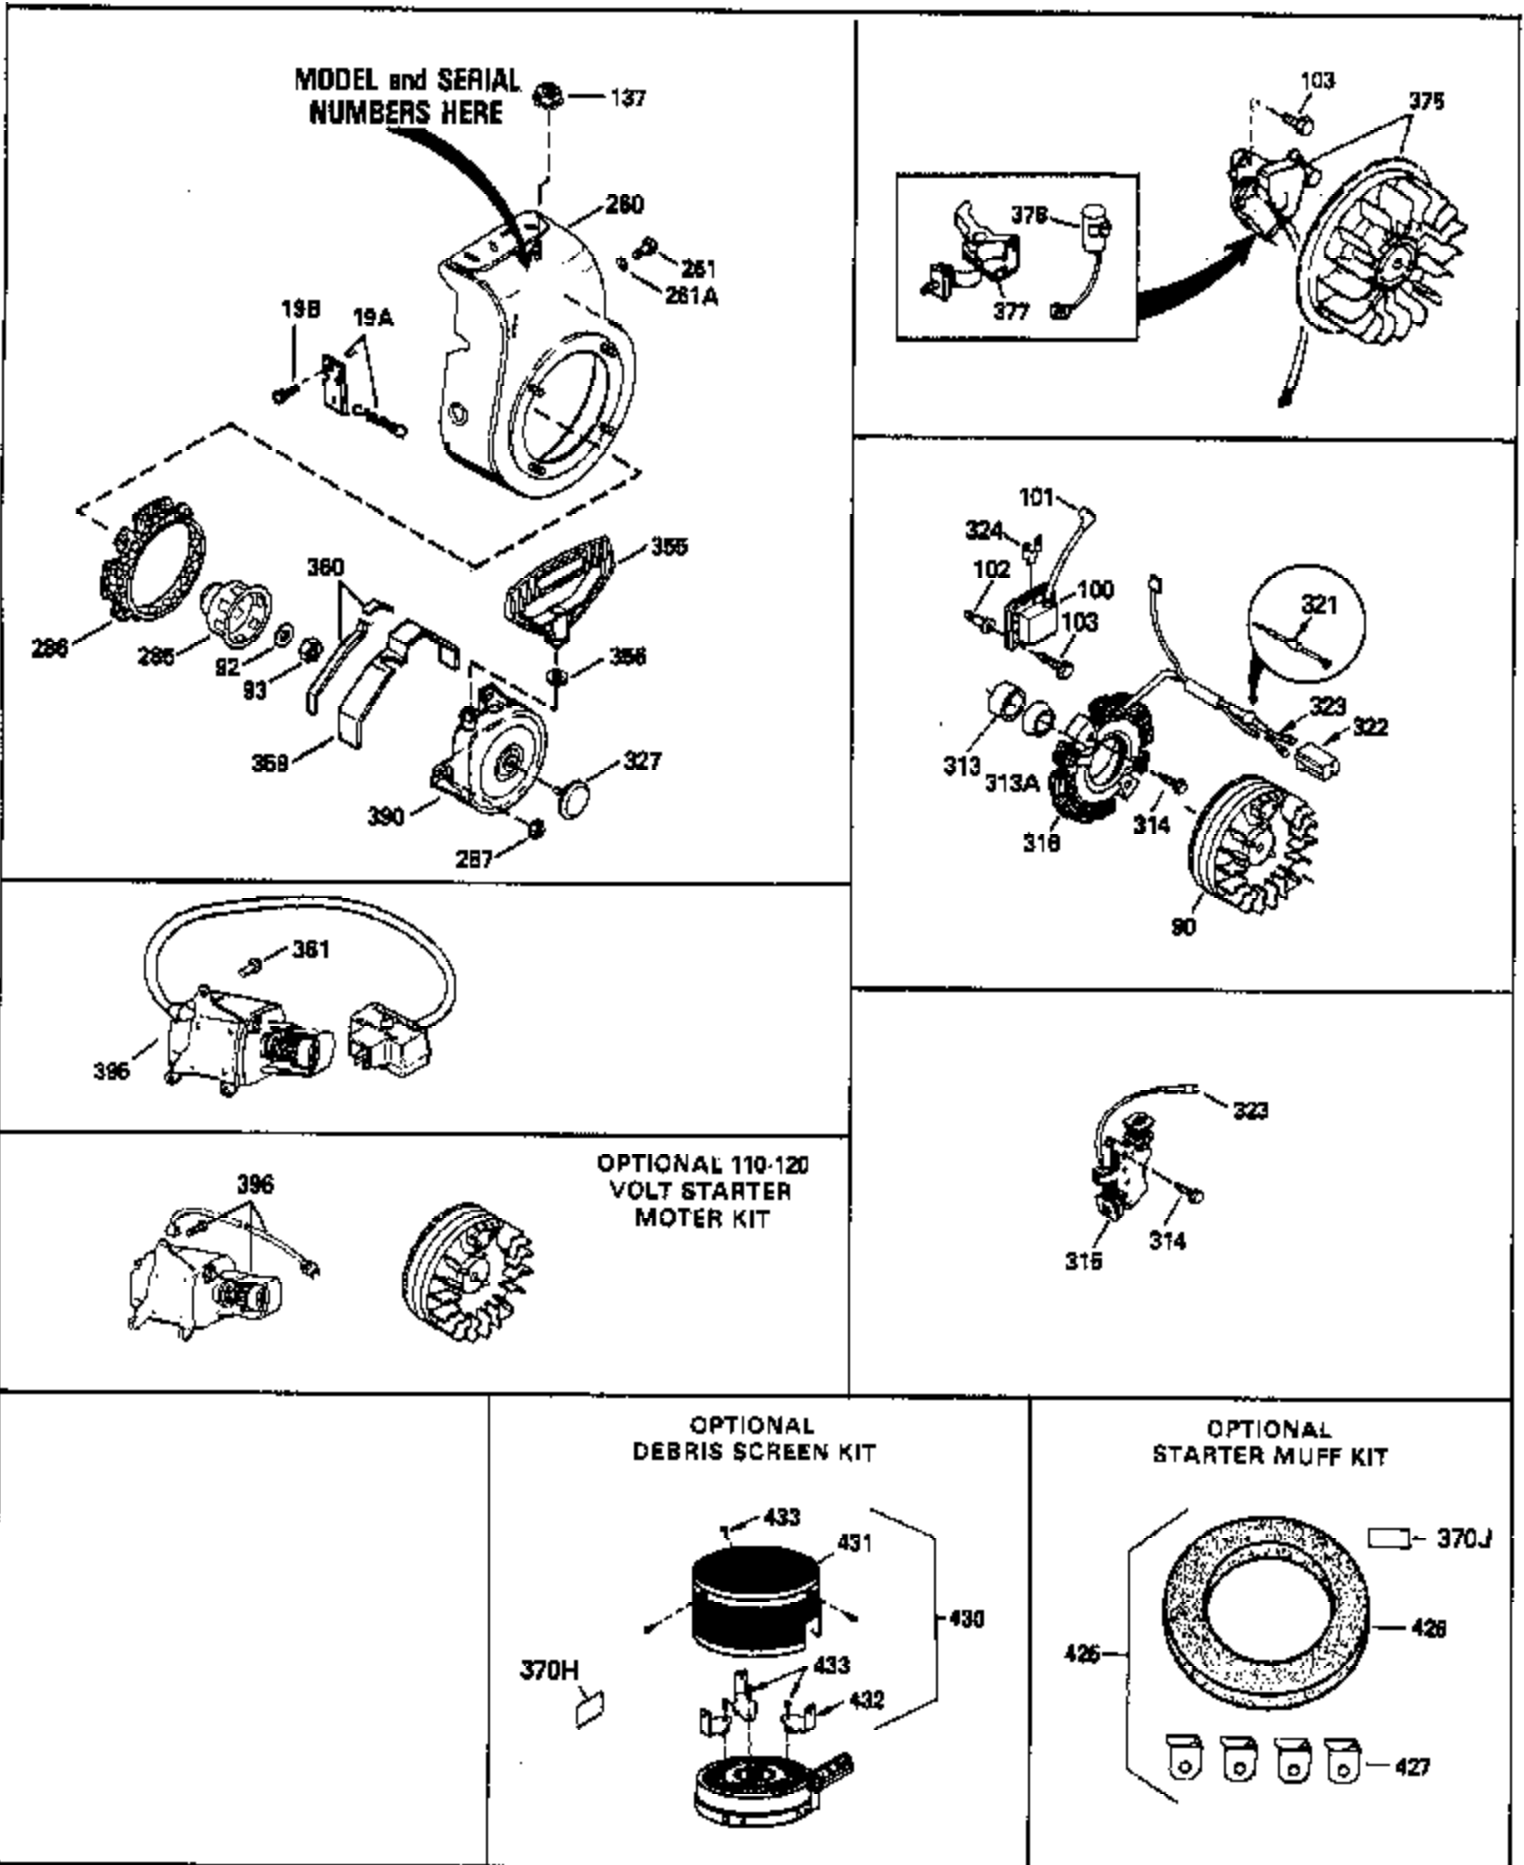

Ref #	Part Number	Qty	Description
19A	33857		Spring Assy., Extension (Incl. 19B)
19B	28942		Screw, 10-32 x 3/8"
90	611083		Flywheel (3 amp w/ring gear)
92	650815		Washer, Belleville
93	650816		Nut, Flywheel
100	34443A		Solid State Assy.
101	610118		Cover, Spark plug
102	650872		Stud, Solid state mounting
103	650814		Screw, Torx T-15, 10-24 x 1"
137	29752		Nut & Lockwasher, 1/4-28
261	29212		Screw, 1/4-28 x 7/16"
261A	650168		Washer, Flat (Used on early production)
285	34694		Cup, Starter
313A	35189		Spacer, Coil
313	34080		Spacer, Flywheel key
314	650873		Screw, 1/4-20 x 3/4"
316	611113		Alternator Coil (3 amp DC)(Incl.321,3 22,323)
321	611161		Diode Assy.
322	610921		Connector
323	610922		Terminal
327	35392		Plug, Starter
361	650378		Screw, Torx T-30, 5/16-18 x 1-1/8"
370J	34870		Decal, Instruction (Optional)
370H	34387		Decal, Instruction (Optional)
395	33607		Electric Starter Motor (12 Volt) (Refer to Division 5, Section D, page 22 for breakdown)
396	33290D		Electric Starter Motor Kit (120 Volt) This 110-120 volt starter motor kit may have been added to this engine. It can be added only if cylinder has drilled and tapped starter mounting bosses and a ring gear flywheel. Refer to service number stamped on end cap of motor, or on decal, for identification
425	730571		Starter Muff kit (Incl. 370J, 426 & 4 27) Can be used with stamped steel starter
426	32203		Starter Air Cleaner Can be used with stamped steel starter
427	32204		Bracket, Starter air cleaner Can be used with stamped steel starter
430	730574		Debris Screen Kit (Incl.370H,431,432, 433) Can be used with E-Z pull starter
431	35596		Screen, Debris Can be used with E-Z pull starter
432	35597		Bracket, Debris screen Can be used with E-Z pull starter
433	650910		Screw, 8-32 x 1/4" Can be used with E-Z pull starter