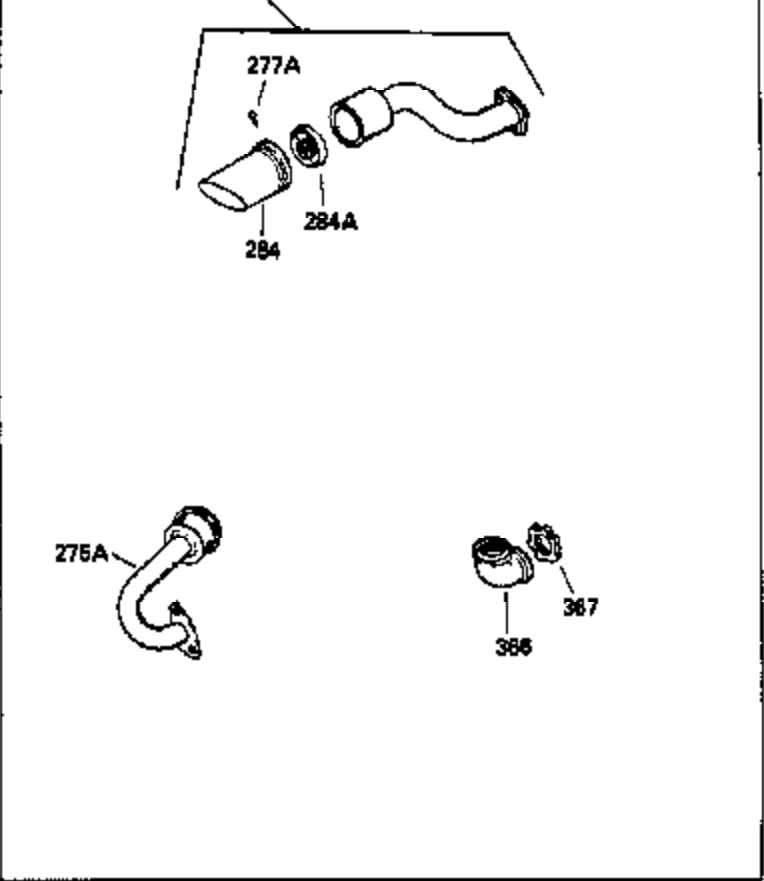

Engine Parts List #2

Ref #	Part Number	Qty	Description
16	31510		Lever, Governor
17A	29916		Clamp, Governor lever
18	650548		Screw, 8-32 x 5/16"
35	29826		Screw, 10-32 x 3/4"
36	29918		Washer, Lock
37	29216		Locknut, 10-32
38	29642		Ring, Retaining
70	32700A		Cover, Cylinder (Incl. 75, 80 & 311)
75	27897		Seal, Oil
86	650488		Screw, 1/4-20 x 1-1/4"
89	610961		Key, Flywheel
171	31410		Element, Breather
172	34146		Cover, Breather
174	650128		Screw, 10-24 x 1/2"
178	29752		Nut & Lockwasher Assy., 1/4-28
212	30322		Lock Nut, 8-32
222	28820		Screw, 10-32 x 1/2"
239	27272A		* Gasket, Carburetor to air cleaner
242	31914		Bracket, Air cleaner
243	650152		Screw, 8-32 x 3/8"
245	30727		Filter, Air cleaner
250	31715		Body, Air cleaner
274	33670A		* Gasket, Exhaust
277	650774		Screw, 1/4-20 x 2-3/8"
311	27625		Oil Fill Plug (Incl. 312)
312	29673		* Gasket, Oil plug
380	631923		Carburetor (Incl. 184) (Refer to Division 5, Section A, page 140 for breakdown)
415	730165		Muffler Adapter Kit (Incl.64 & 274) (As req.)