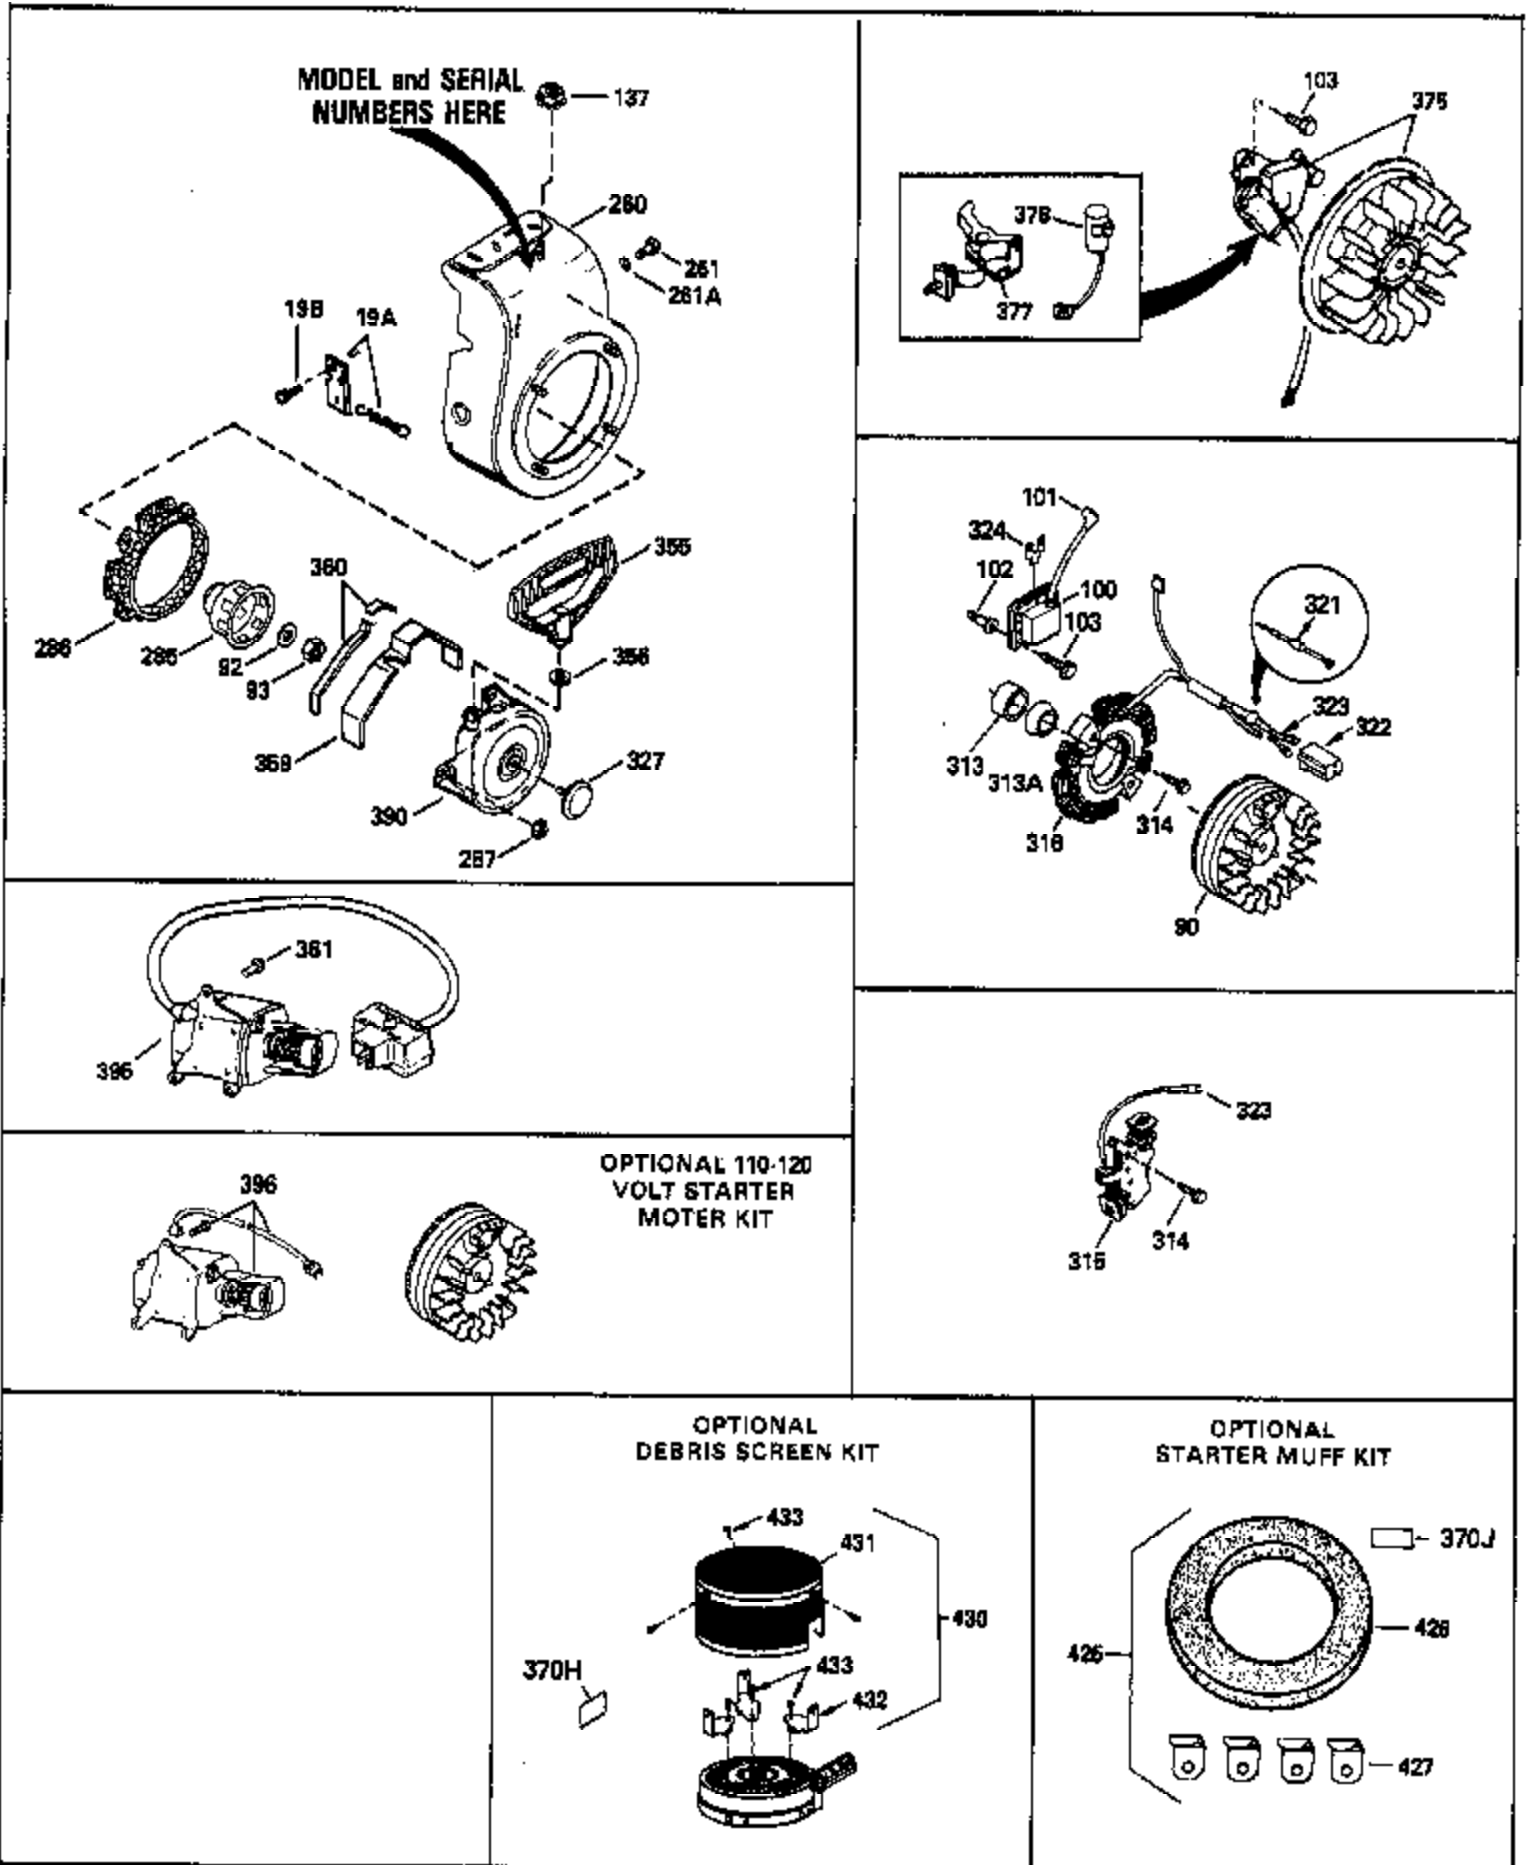

Ref #	Part Number	Qty	Description
19A	33857		Spring Assy., Extension (Incl. 19B)
19B	28942		Screw, 10-32 x 3/8"
90	611080		Flywheel
92	650815		Washer, Belleville
93	650816		Nut, Flywheel
100	34443A		Solid State Assy.
101	27276		Cover, Spark plug
102	650872		Stud, Solid state mounting
103	650814		Screw, Torx T-15, 10-24 x 1"
137	29752		Nut & Lockwasher, 1/4-28
261	29212		Screw, 1/4-28 x 7/16"
261A	650168		Washer, Flat (Used on early production)
285	34694		Cup, Starter
313	34080		Spacer, Flywheel key
327	35392		Plug, Starter
370H	34387		Decal, Instruction (Optional)
370J	34870		Decal, Instruction (Optional)
396	33290D		Electric Starter Motor Kit (120 Volt) This 110-120 volt starter motor kit may have been added to this engine. It can be added only if cylinder has drilled and tapped starter mounting bosses and a ring gear flywheel. Refer to service number stamped on end cap of motor, or on decal, for identification
425	730571		Starter Muff kit (Incl. 370J, 426 & 4 27) Can be used with stamped steel starter
426	32203		Starter Air Cleaner Can be used with stamped steel starter
427	32204		Bracket, Starter air cleaner Can be used with stamped steel starter
430	730574		Debris Screen Kit (Incl.370H,431,432, 433) Can be used with E-Z pull starter
431	35596		Screen, Debris Can be used with E-Z pull starter
432	35597		Bracket, Debris screen Can be used with E-Z pull starter
433	650910		Screw, 8-32 x 1/4" Can be used with E-Z pull starter