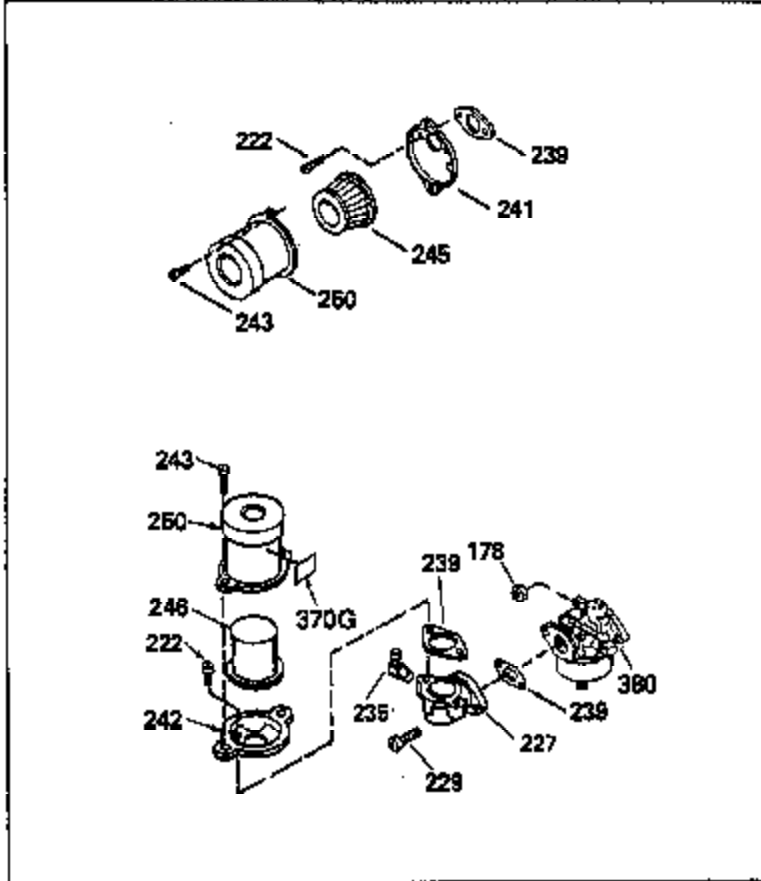

Engine Parts List #2

Ref #	Part Number	Qty	Description
16	31510		Lever, Governor
17A	29916		Clamp, Governor lever
18	650548		Screw, 8-32 x 5/16"
35	29826		Screw, 10-32 x 3/4"
36	29918		Washer, Lock
37	29216		Locknut, 10-32
38	29642		Ring, Retaining
70	32700A		Cover, Cylinder (Incl. 75, 80 & 311)
75	27897		Seal, Oil
86	650488		Screw, 1/4-20 x 1-1/4"
89	610961		Key, Flywheel
171	31410		Element, Breather
172	34146		Cover, Breather
174	650128		Screw, 10-24 x 1/2"
178	29752		Nut & Lockwasher Assy., 1/4-28
212	30322		Lock Nut, 8-32
222	28820		Screw, 10-32 x 1/2"
239	27272A		* Gasket, Carburetor to air cleaner
242	31914		Bracket, Air cleaner
243	650152		Screw, 8-32 x 3/8"
245	30727		Filter, Air cleaner
250	31715		Body, Air cleaner
274	33670A		* Gasket, Exhaust
277	650774		Screw, 1/4-20 x 2-3/8"
311	27625		Oil Fill Plug (Incl. 312)
312	29673		* Gasket, Oil plug
380	631923		Carburetor (Incl. 184) (Refer to Division 5, Section A, page 140 for breakdown)
415	730165		Muffler Adapter Kit (Incl.64 & 274) (As req.)