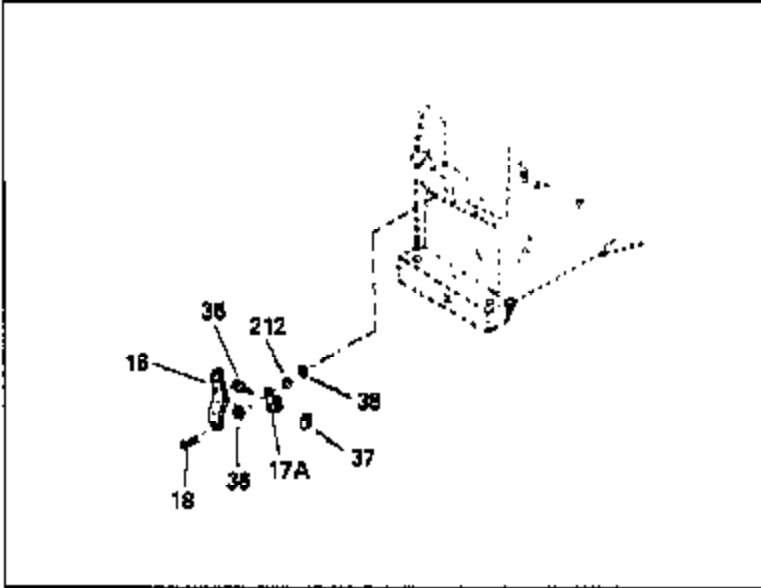

Engine Parts List #2

Ref #	Part Number	Qty	Description
16	31510		Lever, Governor
17A	29916		Clamp, Governor lever
18	650548		Screw, 8-32 x 5/16"
35	29826		Screw, 10-32 x 3/4"
36	29918		Washer, Lock
37	29216		Locknut, 10-32
38	29642		Ring, Retaining
70	32700A		Cover, Cylinder (Incl. 75, 80 & 311)
75	27897		Seal, Oil
86	650488		Screw, 1/4-20 x 1-1/4"
89	610961		Key, Flywheel
171	31410		Element, Breather
172	34146		Cover, Breather
174	650128		Screw, 10-24 x 1/2"
178	29752		Nut & Lockwasher Assy., 1/4-28
212	30322		Lock Nut, 8-32
222	28820		Screw, 10-32 x 1/2"
239	27272A		* Gasket, Carburetor to air cleaner
242	31914		Bracket, Air cleaner
243	650152		Screw, 8-32 x 3/8"
245	30727		Filter, Air cleaner
250	31715		Body, Air cleaner
274	33670A		* Gasket, Exhaust
277	650774		Screw, 1/4-20 x 2-3/8"
311	27625		Oil Fill Plug (Incl. 312)
312	29673		* Gasket, Oil plug
380	631923		Carburetor (Incl. 184) (Refer to Division 5, Section A, page 140 for breakdown)
415	730165		Muffler Adapter Kit (Incl.64 & 274) (As req.)