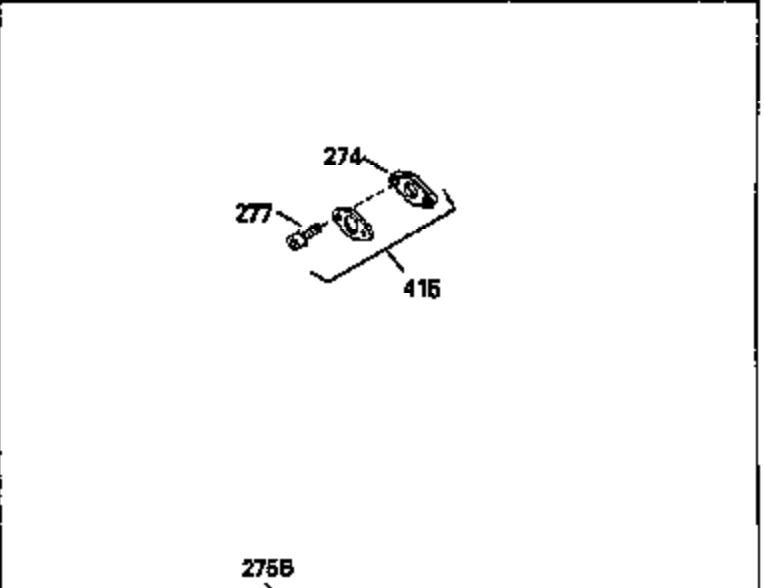

Engine Parts List #2

Ref #	Part Number	Qty	Description
16	31510		Lever, Governor
17A	29916		Clamp, Governor lever
18	650548		Screw, 8-32 x 5/16"
35	29826		Screw, 10-32 x 3/4"
36	29918		Washer, Lock
37	29216		Locknut, 10-32
38	29642		Ring, Retaining
70	32700A		Cover, Cylinder (Incl. 75, 80 & 311)
75	27897		Seal, Oil
86	650488		Screw, 1/4-20 x 1-1/4"
89	610961		Key, Flywheel
171	31410		Element, Breather
172	34146		Cover, Breather
174	650128		Screw, 10-24 x 1/2"
178	29752		Nut & Lockwasher Assy., 1/4-28
212	30322		Lock Nut, 8-32
222	28820		Screw, 10-32 x 1/2"
239	27272A		* Gasket, Carburetor to air cleaner
242	31914		Bracket, Air cleaner
243	650152		Screw, 8-32 x 3/8"
245	30727		Filter, Air cleaner
250	31715		Body, Air cleaner
274	33670A		* Gasket, Exhaust
277	650774		Screw, 1/4-20 x 2-3/8"
311	27625		Oil Fill Plug (Incl. 312)
312	29673		* Gasket, Oil plug
380	631923		Carburetor (Incl. 184) (Refer to Division 5, Section A, page 140 for breakdown)
415	730165		Muffler Adapter Kit (Incl.64 & 274) (As req.)