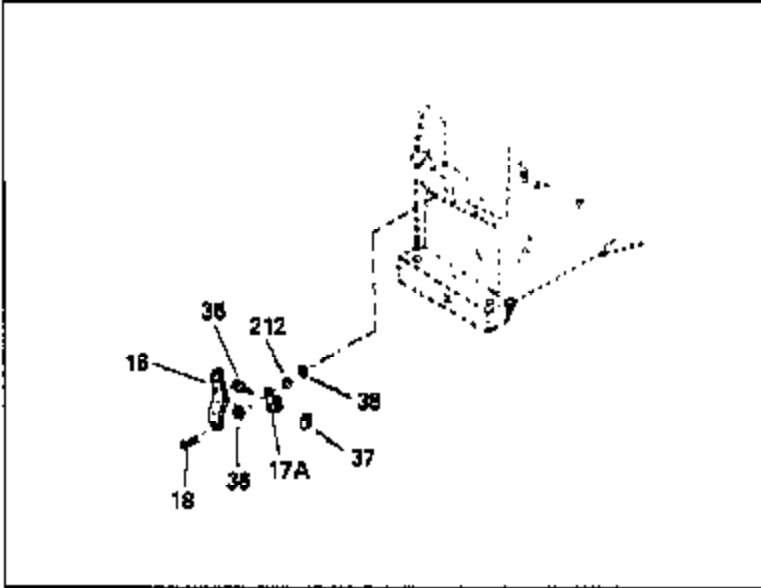

Ref #	Part Number	Qty	Description
400	36444	1	* Gasket Set (Incl. items marked PK i n notes) Incl. part #'s 26756 (1), 27234A (2), 27272A (1), 27677A (1), 29673 (1), 33670A (1), 33673A (1), 36443 (1)
420	730225	1	SAE 30 4-Cycle Engine Oil (Quart)