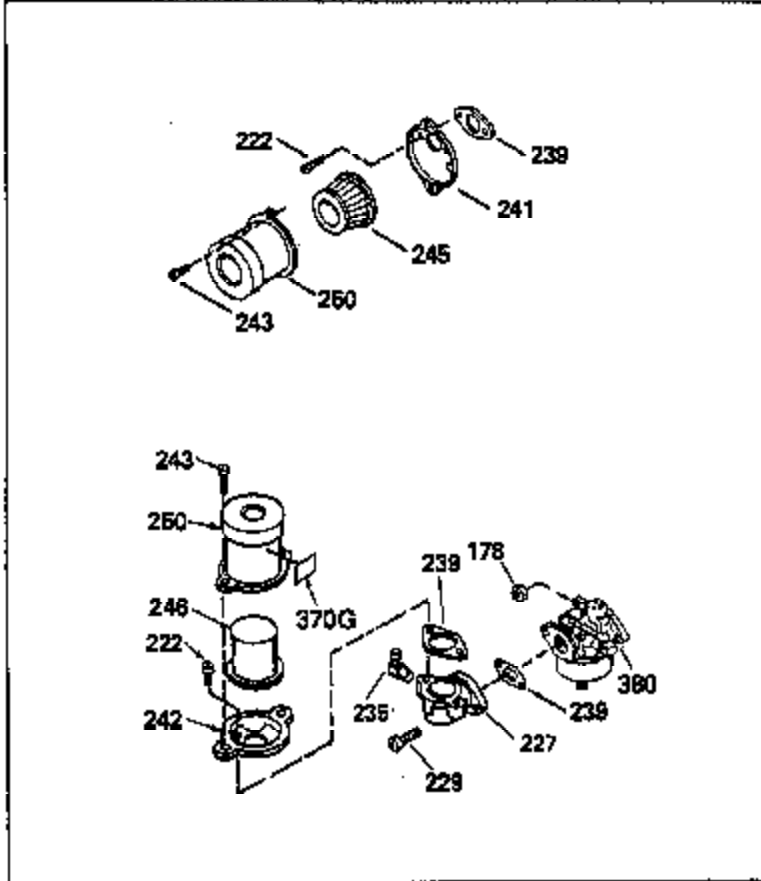

Engine Parts List #2

Ref #	Part Number	Qty	Description
	J 0		RPM High 3700 to 4000 RPM Low 1550 to 1850
16	31510	1	Governor Lever
18	651028	1	Screw, Torx T-15, 8-32 x 3/8"
19D	33857	1	Extension Spring Assy. (Incl. 213)
23	28458	1	Ball Bearing
26A	650926	1	Screw, 8-32 x 21/64"
27	28539	1	Bearing Retainer
28	30322	1	Lock Nut, 8-32
35	29826	1	Screw, 10-32 x 3/4"
36	29918	1	Lock Washer
37	29216	1	Lock Nut, 10-32
38	29642	1	Retaining Ring
70	30756C	1	Cylinder Cover (Incl. 72 thru 83,311)
74	30200	2	Screw, 10-24 x 9/16"
74A	28537	2	Washer
75	28540	1	Oil Seal
86	650488	7	Screw, 1/4-20 x 1-1/4"
89	610961	1	Flywheel Key
130A	6021A	2	Screw, 5/16-18 x 1-1/2"
130B	650818	1	Screw, 5/16-18 x 1-1/2"
171	31410	1	Breather Element
172	34146	1	Valve Cover
174	650783	2	Screw, 10-24 x 3/4"
178	29752	2	Nut & Lock Washer, 1/4-28
181	650870	1	Screw, 1/4-28 x 1-11/16"
209A	30322	2	Lock Nut, 8-32
209	650139	2	Screw, 8-32 x 3/4"
213	28942	1	Screw, 10-32 x 3/8"
223A	650664	1	Screw, 1/4-20 x 1-19/32"
238	650152	2	Screw, 8-32 x 3/8"
239	27272A	1	* Air Cleaner Gasket
242	31914	1	Air Cleaner Base
243	28820	2	Screw, 10-32 x 1/2"
245	30727	1	Air Cleaner Filter
250	31715	1	Air Cleaner Cover
262	650737	2	Screw, 1/4-20 x 1/2"
274	33670A	1	* Exhaust Gasket
277	650327	2	Screw, 1/4-20 x 2-1/2"
311	27625	1	Oil Fill Plug
370K	36695	1	Starter Decal
380	631923	1	Carburetor (Incl. 184)