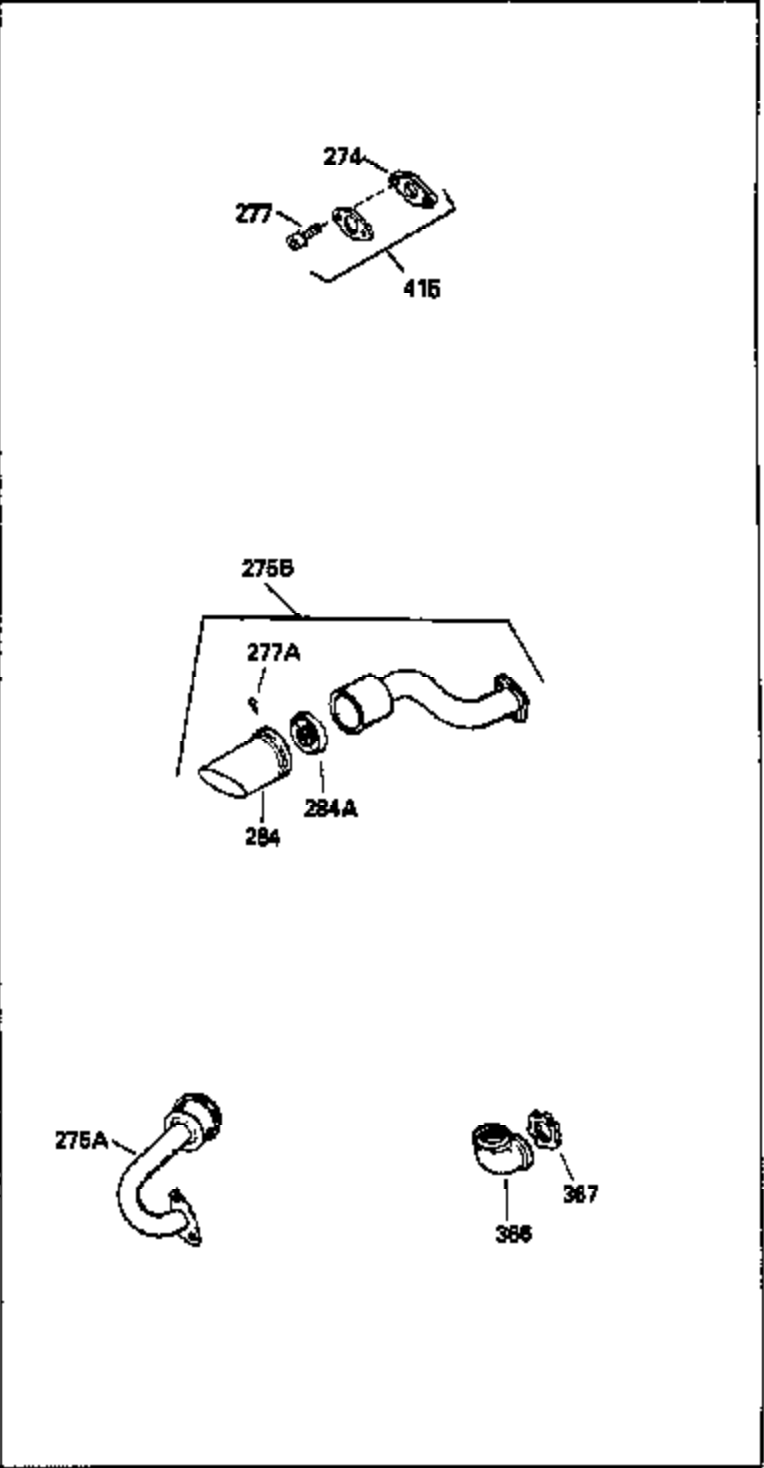

Engine Parts List #2

Ref #	Part Number	Qty	Description
	J 0		RPM High 3700 to 4000 RPM Low 1550 to 1850
16	31510	1	Governor Lever
18	651028	1	Screw, Torx T-15, 8-32 x 3/8"
19D	33857	1	Extension Spring Assy. (Incl. 213)
23	28458	1	Ball Bearing
26A	650926	1	Screw, 8-32 x 21/64"
27	28539	1	Bearing Retainer
28	30322	1	Lock Nut, 8-32
35	29826	1	Screw, 10-32 x 3/4"
36	29918	1	Lock Washer
37	29216	1	Lock Nut, 10-32
38	29642	1	Retaining Ring
70	30756C	1	Cylinder Cover (Incl. 72 thru 83,311)
74	30200	2	Screw, 10-24 x 9/16"
74A	28537	2	Washer
75	28540	1	Oil Seal
86	650488	7	Screw, 1/4-20 x 1-1/4"
89	610961	1	Flywheel Key
130A	6021A	2	Screw, 5/16-18 x 1-1/2"
130B	650818	1	Screw, 5/16-18 x 1-1/2"
171	31410	1	Breather Element
172	34146	1	Valve Cover
174	650783	2	Screw, 10-24 x 3/4"
178	29752	2	Nut & Lock Washer, 1/4-28
181	650870	1	Screw, 1/4-28 x 1-11/16"
209A	30322	2	Lock Nut, 8-32
209	650139	2	Screw, 8-32 x 3/4"
213	28942	1	Screw, 10-32 x 3/8"
223A	650664	1	Screw, 1/4-20 x 1-19/32"
238	650152	2	Screw, 8-32 x 3/8"
239	27272A	1	* Air Cleaner Gasket
242	31914	1	Air Cleaner Base
243	28820	2	Screw, 10-32 x 1/2"
245	30727	1	Air Cleaner Filter
250	31715	1	Air Cleaner Cover
262	650737	2	Screw, 1/4-20 x 1/2"
274	33670A	1	* Exhaust Gasket
277	650327	2	Screw, 1/4-20 x 2-1/2"
311	27625	1	Oil Fill Plug
370K	36695	1	Starter Decal
380	631923	1	Carburetor (Incl. 184)