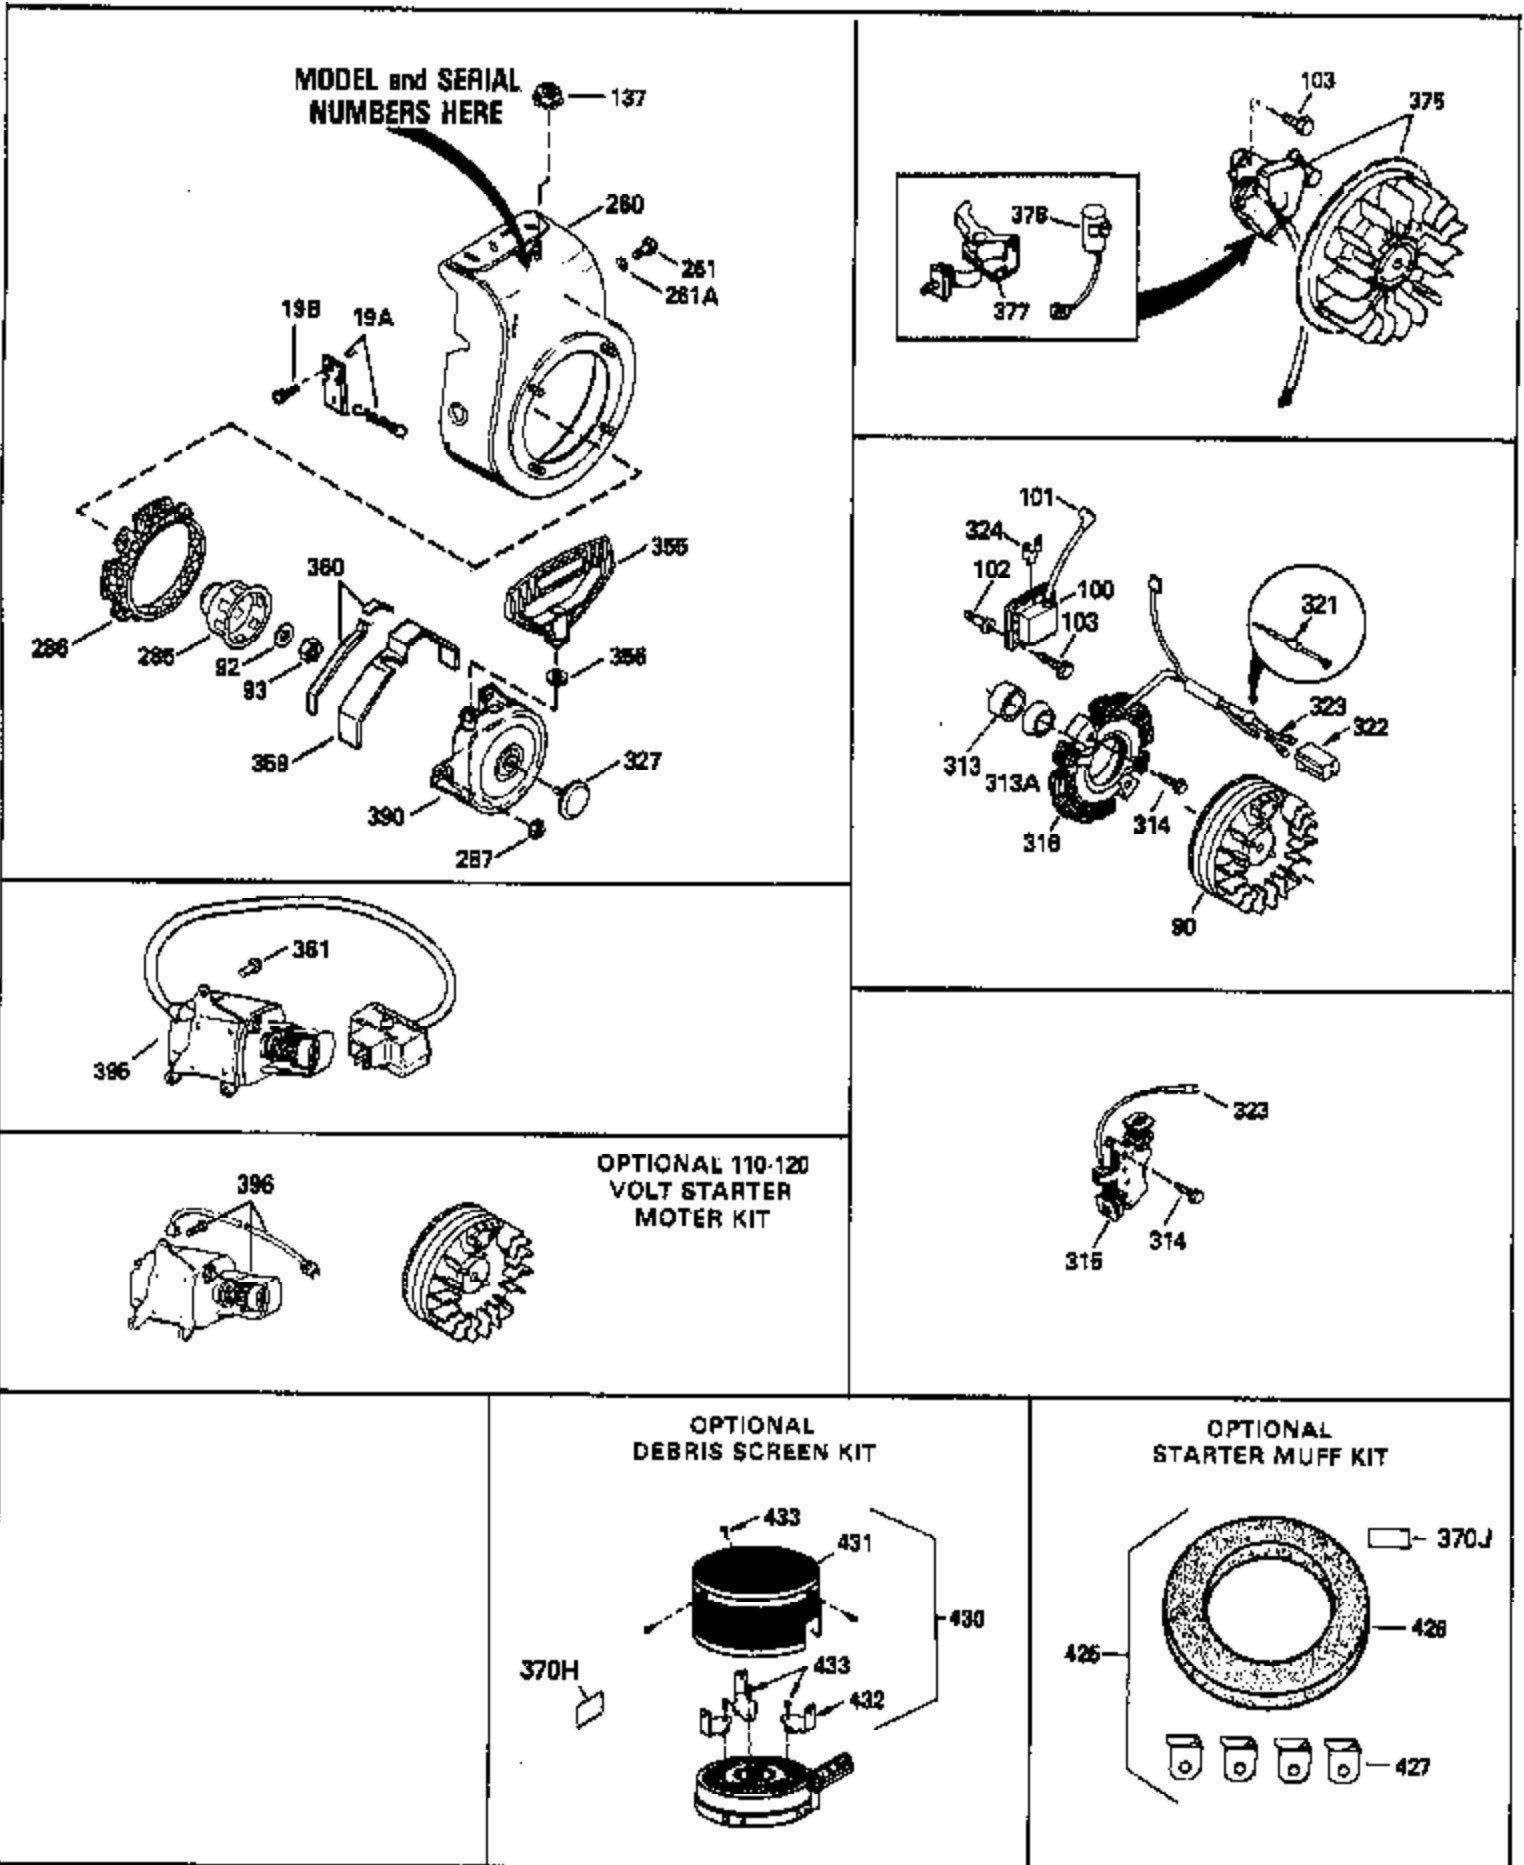

Ref #	Part Number	Qty	Description
	J 0		RPM High 3700 to 4000 RPM Low 1550 to 1850
19D	33857	1	Extension Spring Assy. (Incl. 213)
26A	650926	1	Screw, 8-32 x 21/64"
28	30322	1	Lock Nut, 8-32
90	611195	1	Flywheel
92	650815	1	Belleville Washer
93	650816	1	Flywheel Nut
100	34443A	1	Solid State Ignition
101	27276	1	Spark Plug Cover
102	651024	1	Solid State Mounting Stud
103	651007	2	Screw, Torx T-15, 10-24 x 15/16"
130A	6021A	2	Screw, 5/16-18 x 1-1/2"
130B	650818	1	Screw, 5/16-18 x 1-1/2"
181	650870	1	Screw, 1/4-28 x 1-11/16"
209A	30322	2	Lock Nut, 8-32
209	650139	2	Screw, 8-32 x 3/4"
213	28942	1	Screw, 10-32 x 3/8"
223A	650664	1	Screw, 1/4-20 x 1-19/32"
238	650152	2	Screw, 8-32 x 3/8"
260	35585	1	Blower Housing
262	650737	2	Screw, 1/4-20 x 1/2"
285	36467A	1	Starter Cup
287	650926	2	Screw, 8-32 x 21/64"
313	34080	1	Spacer
370K	36695	1	Starter Decal
390	590732	1	Rewind Starter (NOTE: This engine could have been built with 590738 starter.)