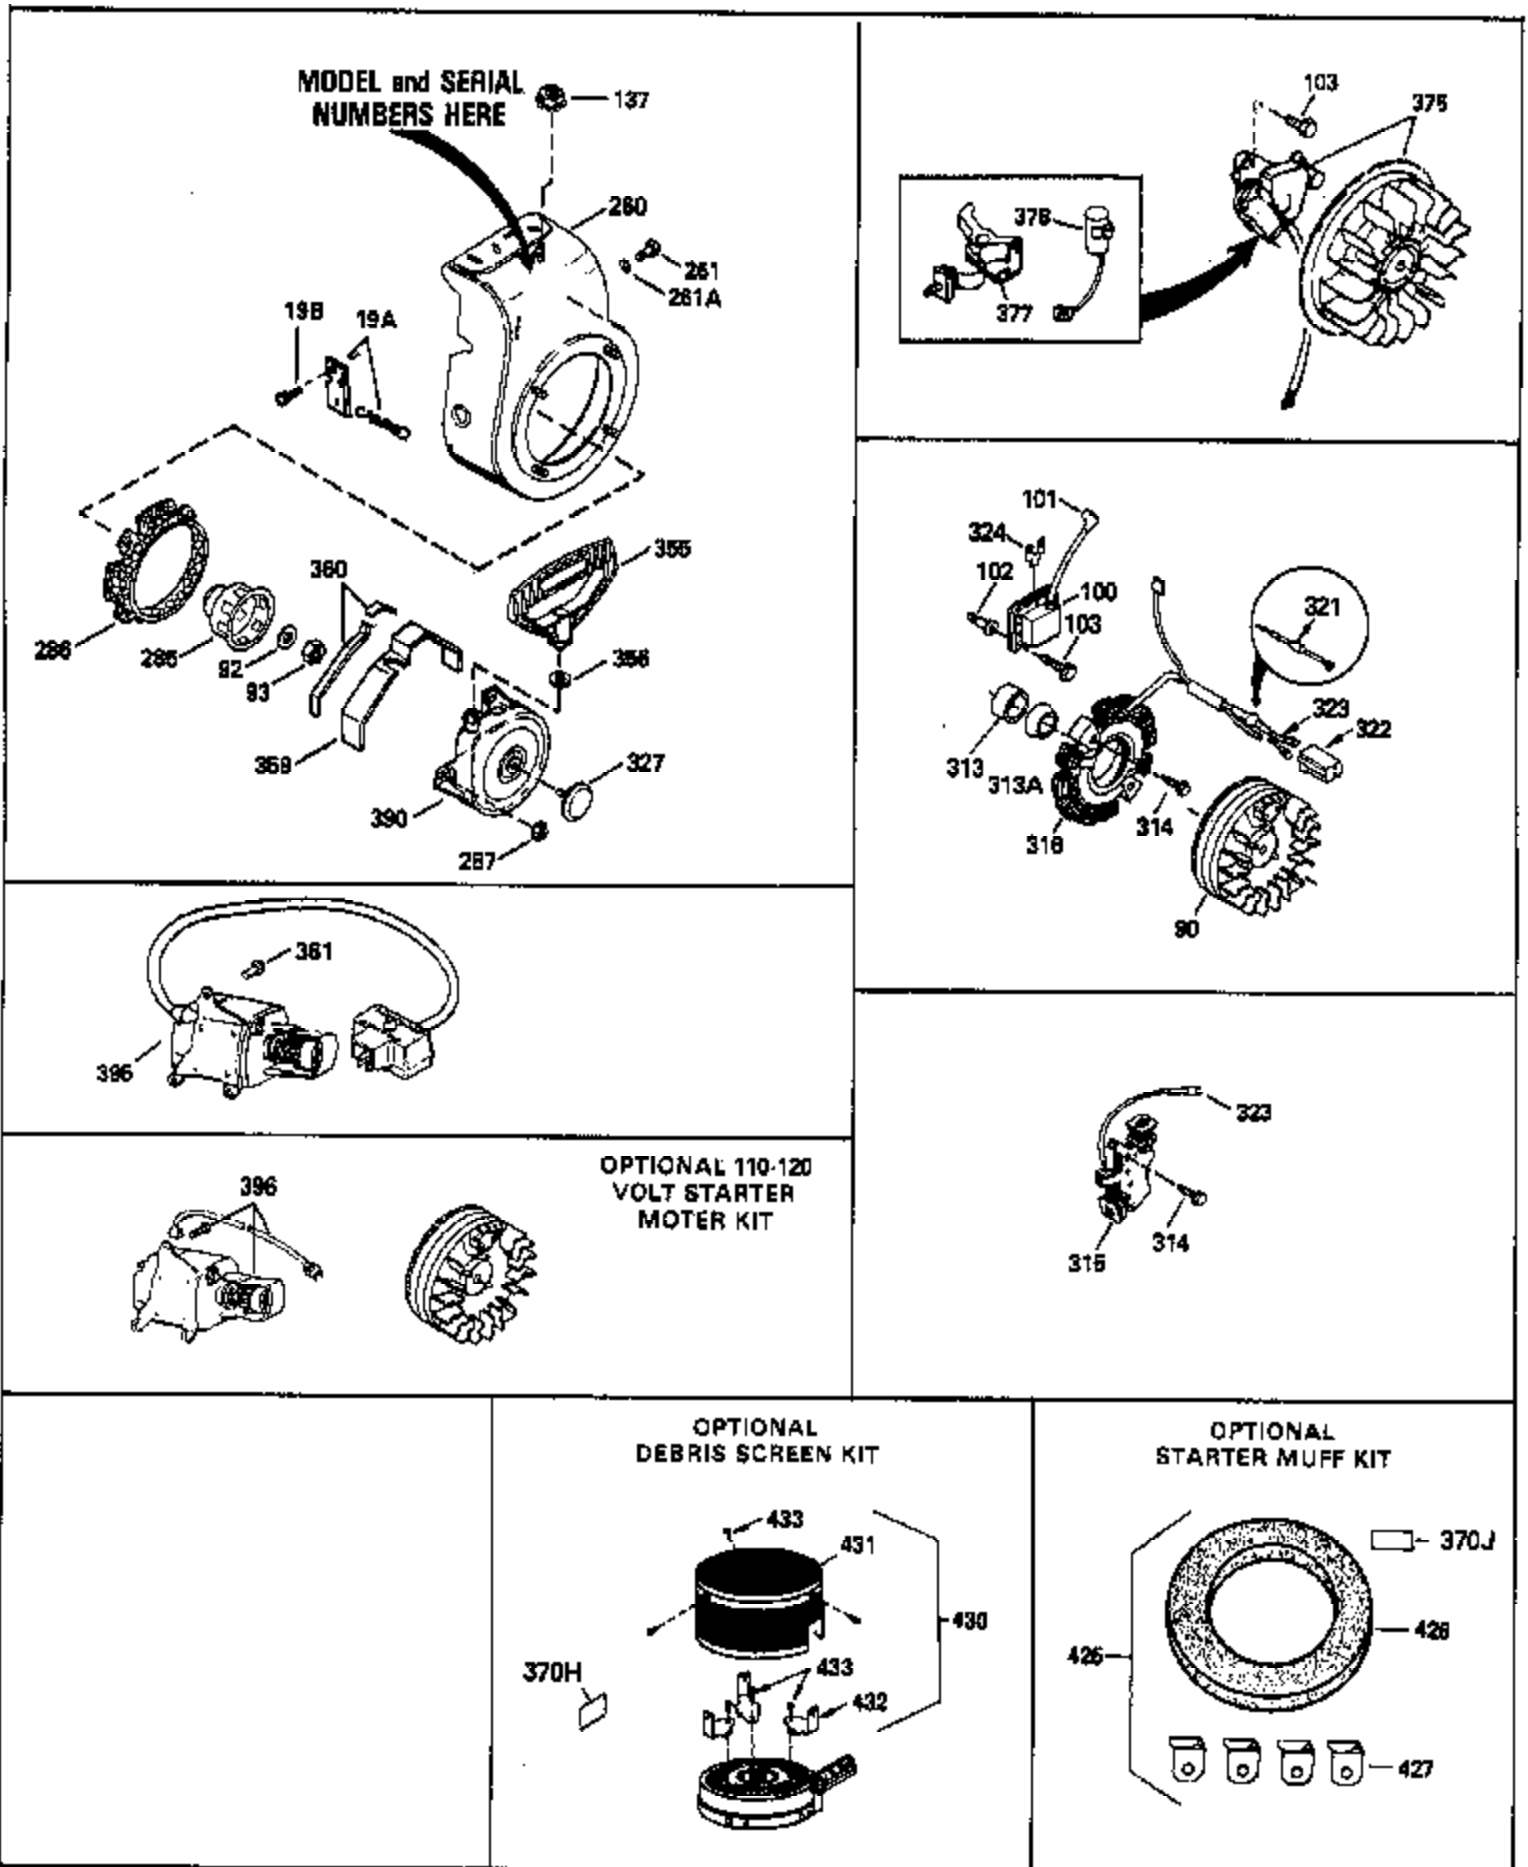

Ref #	Part Number	Qty	Description
90	611080		Flywheel
92	650815		Washer, Belleville
93	650816		Nut, Flywheel
100	34443A		Solid State Assy.
101	27276		Cover, Spark plug
102	650872		Stud, Solid state mounting
103	650814		Screw, Torx T-15, 10-24 x 1"
261	29212		Screw, 1/4-28 x 7/16"
261A	650168		Washer, Flat (Used on early production)
285	34694		Cup, Starter
313	34080		Spacer, Flywheel key
327	35392		Plug, Starter
370H	34387		Decal, Instruction (Optional)
370J	34870		Decal, Instruction (Optional)
396	33290D		Electric Starter Motor Kit (120 Volt) This 110-120 volt starter motor kit may have been added to this engine. It can be added only if cylinder has drilled and tapped starter mounting bosses and a ring gear flywheel. Refer to service number stamped on end cap of motor, or on decal, for identification
425	730571		Starter Muff kit (Incl. 370J, 426 & 4 27) Can be used with stamped steel starter
426	32203		Starter Air Cleaner Can be used with stamped steel starter
427	32204		Bracket, Starter air cleaner Can be used with stamped steel starter
430	730574		Debris Screen Kit (Incl.370H,431,432, 433) Can be used with E-Z pull starter
431	35596		Screen, Debris Can be used with E-Z pull starter
432	35597		Bracket, Debris screen Can be used with E-Z pull starter
433	650910		Screw, 8-32 x 1/4" Can be used with E-Z pull starter