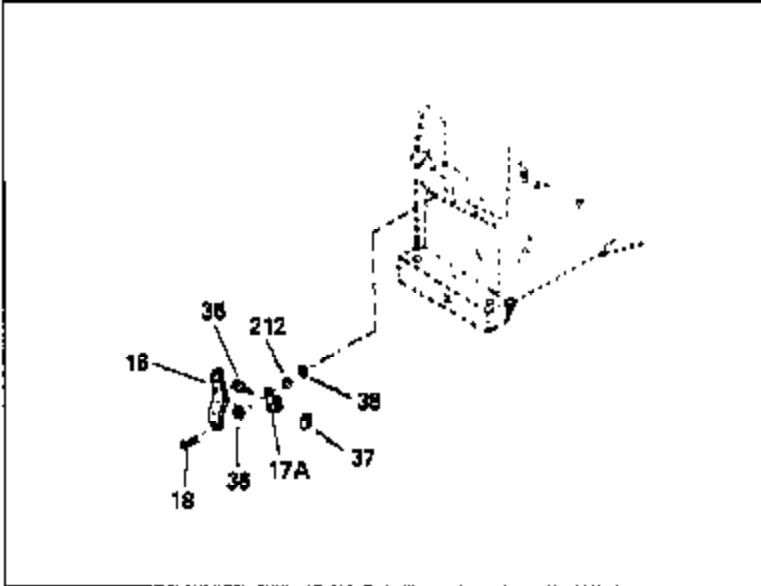

Ref #	Part Number	Qty	Description
16	31510		Lever, Governor
18	650548		Screw, 8-32 x 5/16"
23	28458		Bearing, Ball
27	28539		Ring, Retaining
70	30756B		Cylinder Cover (Incl.75,80,311)(Ball bearing)
74A	28537		Washer, Flat
74	30200		Screw, 10-24 x 9/16"
75	28540		Seal, Oil
86	650488		Screw, 1/4-20 x 1-1/4"
89	610961		Key, Flywheel
94	33450		Nut, 10-32 Lock
95	30342		Spring, Extension
96	30845A		Bolt, Governor spring adjusting
97	650518		Lockwasher
98	30200		Screw, 10-24 x 9/16"
99	30846		Bracket, Governor adjusting bolt
171	31410		Element, Breather
172	34146		Cover, Breather
174	650128		Screw, 10-24 x 1/2"
178	29752		Nut & Lockwasher Assy., 1/4-28
222	28820		Screw, 10-32 x 1/2"
239	27272A		* Gasket, Carburetor to air cleaner
242	31914		Bracket, Air cleaner
243	650152		Screw, 8-32 x 3/8"
245	30727		Filter, Air cleaner
250	31715		Body, Air cleaner
274	33670A		* Gasket, Exhaust
277	650774		Screw, 1/4-20 x 2-3/8"
311	27625		Oil Fill Plug (Incl. 312)
312	29673		* Gasket, Oil plug
380	631923		Carburetor (Incl. 184) (Refer to Division 5, Section A, page 140 for breakdown)
415	730165		Muffler Adapter Kit (Incl.64 & 274) (As req.)