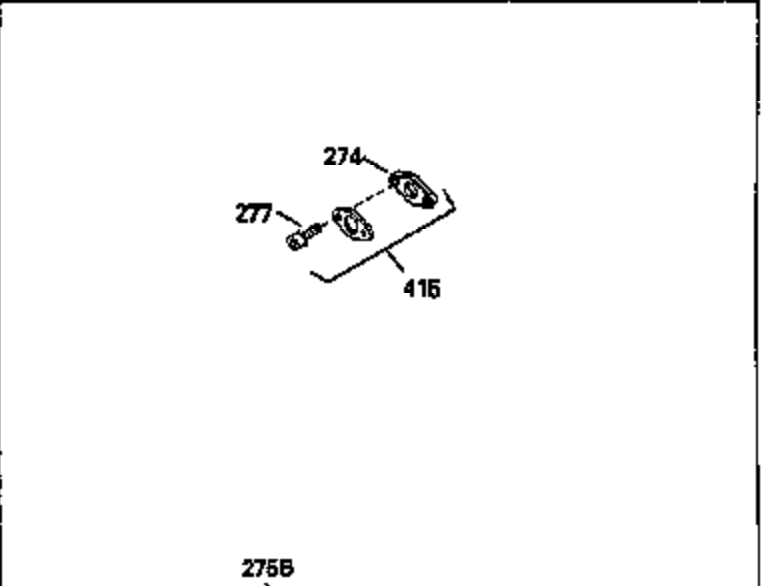

Ref #	Part Number	Qty	Description
16	31510		Lever, Governor
18	650548		Screw, 8-32 x 5/16"
23	28458		Bearing, Ball
27	28539		Ring, Retaining
70	30756B		Cylinder Cover (Incl.75,80,311)(Ball bearing)
74A	28537		Washer, Flat
74	30200		Screw, 10-24 x 9/16"
75	28540		Seal, Oil
86	650488		Screw, 1/4-20 x 1-1/4"
89	610961		Key, Flywheel
94	33450		Nut, 10-32 Lock
95	30342		Spring, Extension
96	30845A		Bolt, Governor spring adjusting
97	650518		Lockwasher
98	30200		Screw, 10-24 x 9/16"
99	30846		Bracket, Governor adjusting bolt
171	31410		Element, Breather
172	34146		Cover, Breather
174	650128		Screw, 10-24 x 1/2"
178	29752		Nut & Lockwasher Assy., 1/4-28
222	28820		Screw, 10-32 x 1/2"
239	27272A		* Gasket, Carburetor to air cleaner
242	31914		Bracket, Air cleaner
243	650152		Screw, 8-32 x 3/8"
245	30727		Filter, Air cleaner
250	31715		Body, Air cleaner
274	33670A		* Gasket, Exhaust
277	650774		Screw, 1/4-20 x 2-3/8"
311	27625		Oil Fill Plug (Incl. 312)
312	29673		* Gasket, Oil plug
380	631923		Carburetor (Incl. 184) (Refer to Division 5, Section A, page 140 for breakdown)
415	730165		Muffler Adapter Kit (Incl.64 & 274) (As req.)