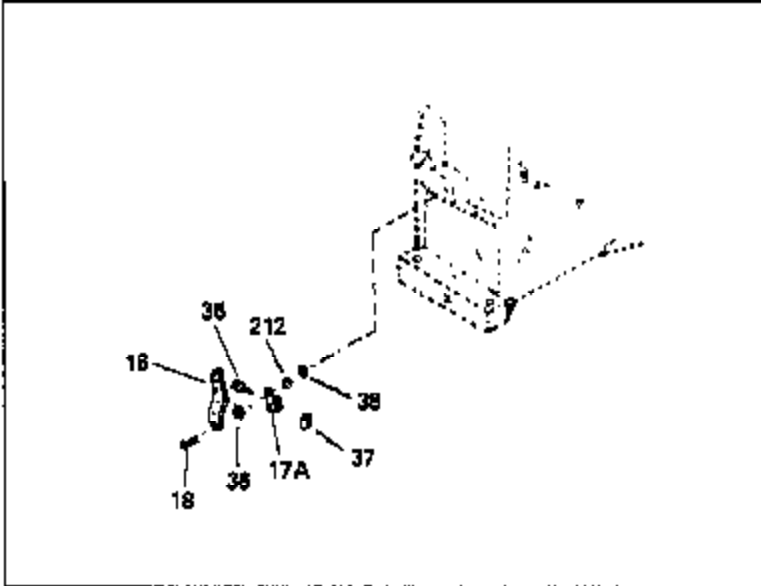

Ref #	Part Number	Qty	Description
16	31510		Lever, Governor
18	650548		Screw, 8-32 x 5/16"
70	34678		Cover, Cylinder (Incl. 75, 76 & 80)
75	27897		Seal, Oil
86	650488		Screw, 1/4-20 x 1-1/4"
89	610961		Key, Flywheel
171	31410		Element, Breather
172	34146		Cover, Breather
174	650128		Screw, 10-24 x 1/2"
178	29752		Nut & Lockwasher Assy., 1/4-28
222	28820		Screw, 10-32 x 1/2"
274	33670A		* Gasket, Exhaust
277	650327		Screw, 1/4-20 x 2-1/2"
380	632107		Carburetor (Incl. 184) (Refer to Division 5, Section A, page 168 for breakdown)
415	730165		Muffler Adapter Kit (Incl.64 & 274) (As req.)