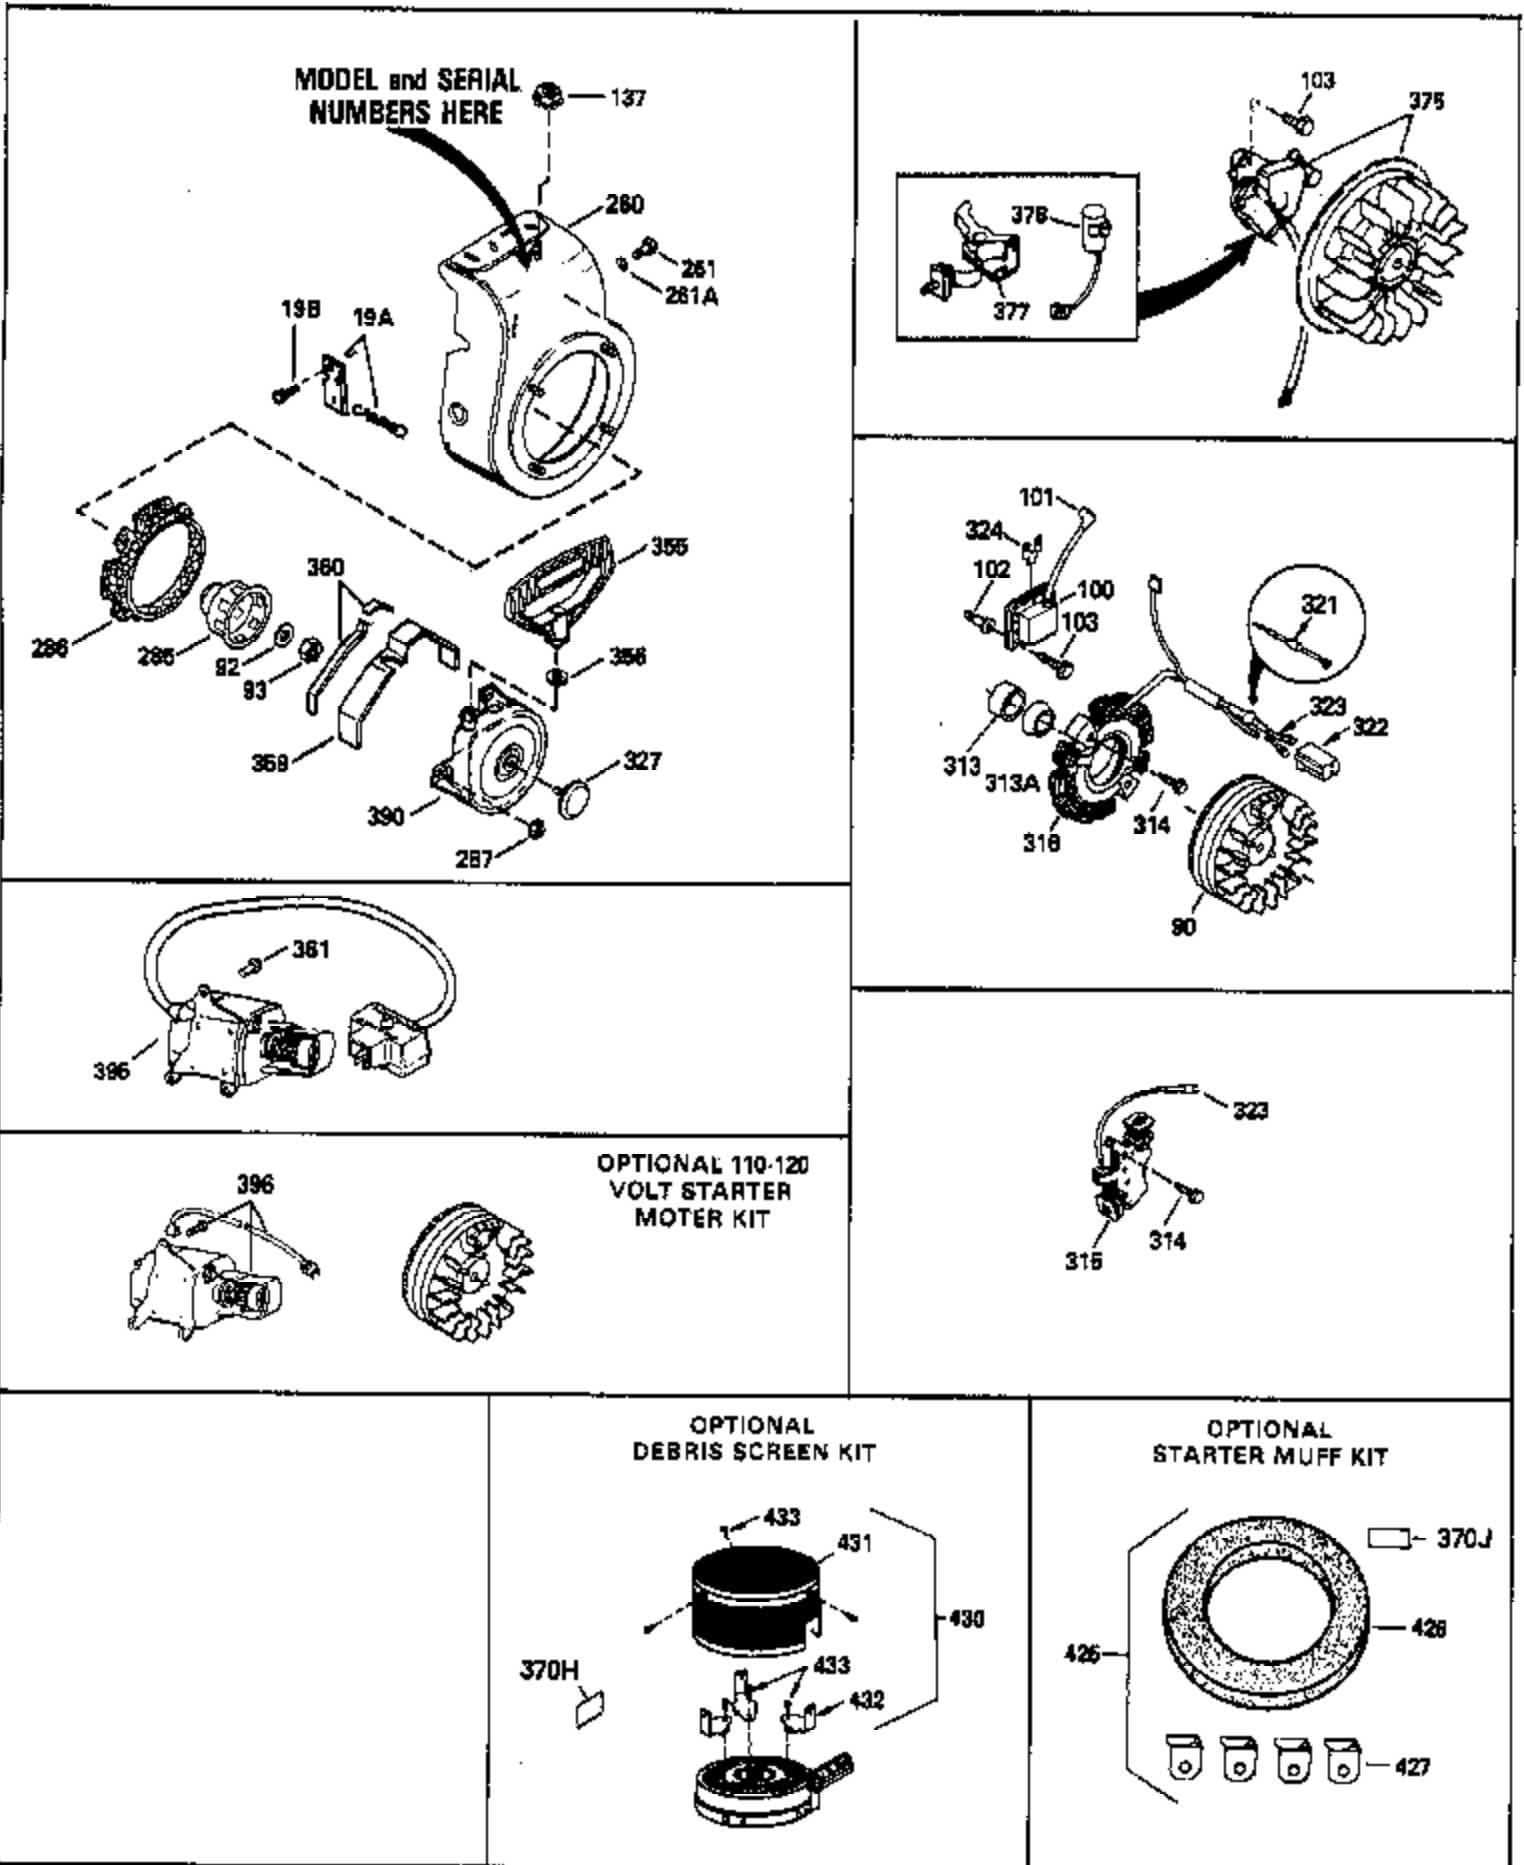

Ref #	Part Number	Qty	Description
90	611081		Flywheel (w/ring gear)
92	650815		Washer, Belleville
93	650863		Nut, Flywheel
100	34443A		Solid State Assy.
101	610118		Cover, Spark plug
102	650872		Stud, Solid state mounting
103	650814		Screw, Torx T-15, 10-24 x 1"
261	29212		Screw, 1/4-28 x 7/16"
261A	650168		Washer, Flat (Used on early production)
285	34694		Cup, Starter
313	34080		Spacer, Flywheel key
327	35392		Plug, Starter
370H	34387		Decal, Instruction (Optional)
370J	34870		Decal, Instruction (Optional)
396	33290D		Electric Starter Motor Kit (120 Volt) This 110-120 volt starter motor kit may have been added to this engine. It can be added only if cylinder has drilled and tapped starter mounting bosses and a ring gear flywheel. Refer to service number stamped on end cap of motor, or on decal, for identification
425	730571		Starter Muff kit (Incl. 370J, 426 & 4 27) Can be used with stamped steel starter
426	32203		Starter Air Cleaner Can be used with stamped steel starter
427	32204		Bracket, Starter air cleaner Can be used with stamped steel starter
430	730574		Debris Screen Kit (Incl.370H,431,432, 433) Can be used with E-Z pull starter
431	35596		Screen, Debris Can be used with E-Z pull starter
432	35597		Bracket, Debris screen Can be used with E-Z pull starter
433	650910		Screw, 8-32 x 1/4" Can be used with E-Z pull starter