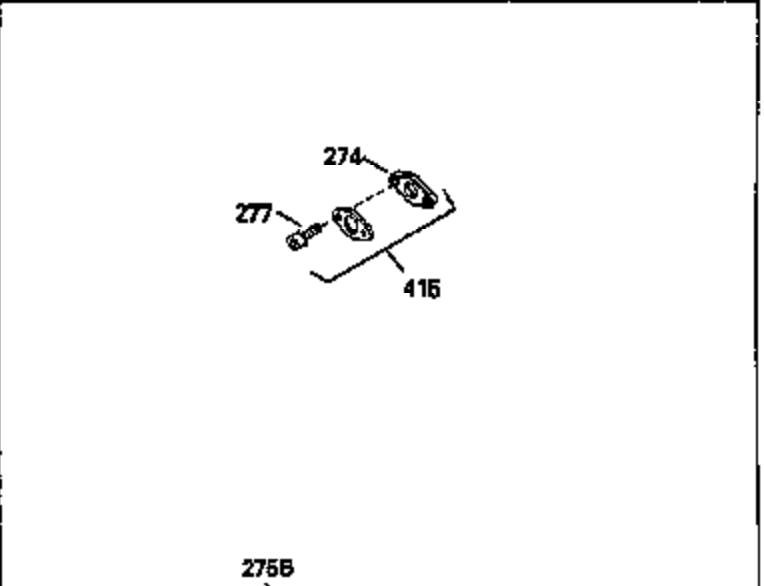

Ref #	Part Number	Qty	Description
16	31510		Lever, Governor
18	650548		Screw, 8-32 x 5/16"
70	34678		Cover, Cylinder (Incl. 75, 76 & 80)
75	27897		Seal, Oil
86	650488		Screw, 1/4-20 x 1-1/4"
89	610961		Key, Flywheel
171	31410		Element, Breather
172	34146		Cover, Breather
174	650128		Screw, 10-24 x 1/2"
178	29752		Nut & Lockwasher Assy., 1/4-28
222	28820		Screw, 10-32 x 1/2"
274	33670A		* Gasket, Exhaust
277	650327		Screw, 1/4-20 x 2-1/2"
380	632107		Carburetor (Incl. 184) (Refer to Division 5, Section A, page 168 for breakdown)
415	730165		Muffler Adapter Kit (Incl.64 & 274) (As req.)