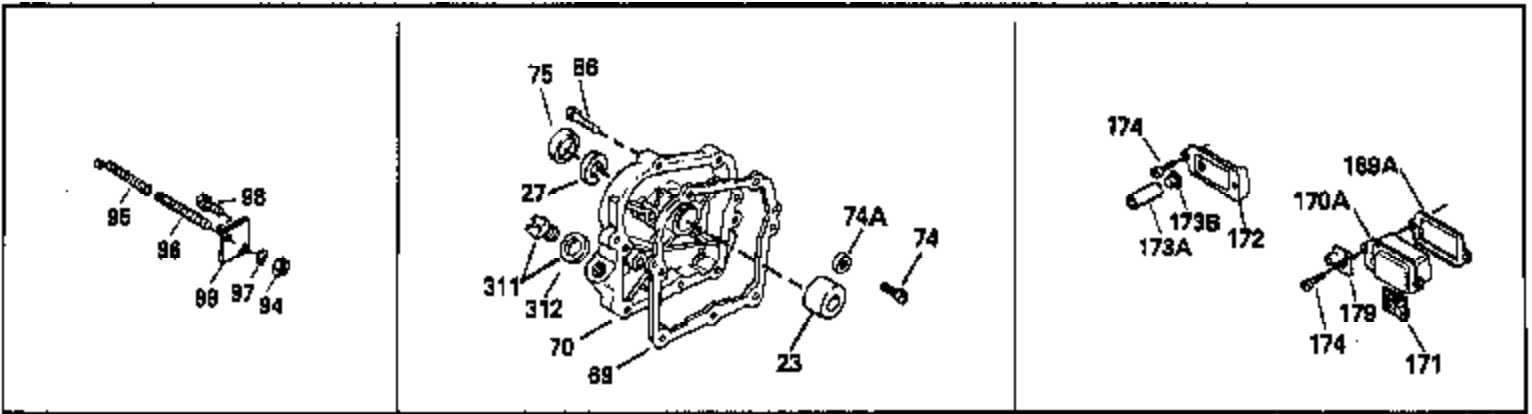

Ref #	Part Number	Qty	Description
16	31510		Lever, Governor
18	650548		Screw, 8-32 x 5/16"
70	34678		Cover, Cylinder (Incl. 75, 76 & 80)
75	27897		Seal, Oil
86	650488		Screw, 1/4-20 x 1-1/4"
89	610961		Key, Flywheel
171	31410		Element, Breather
172	34146		Cover, Breather
174	650128		Screw, 10-24 x 1/2"
178	29752		Nut & Lockwasher Assy., 1/4-28
222	28820		Screw, 10-32 x 1/2"
274	33670A		* Gasket, Exhaust
277	650327		Screw, 1/4-20 x 2-1/2"
380	632107		Carburetor (Incl. 184) (Refer to Division 5, Section A, page 168 for breakdown)
415	730165		Muffler Adapter Kit (Incl.64 & 274) (As req.)