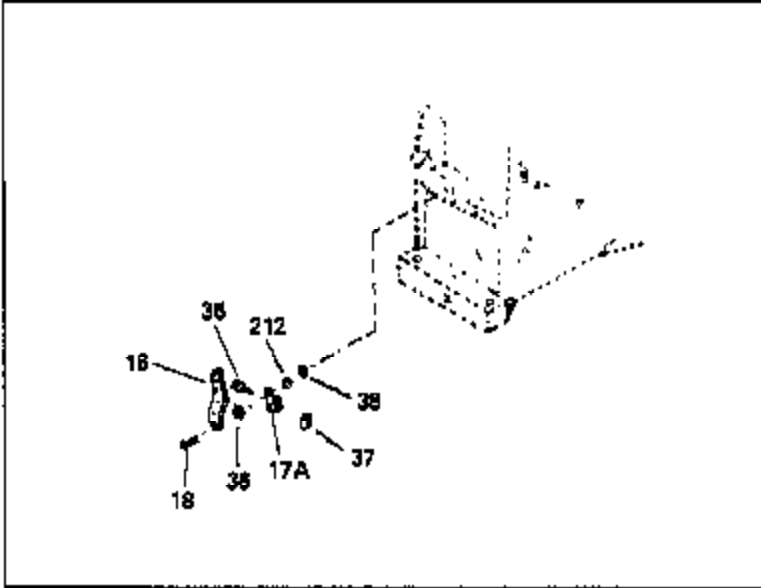

Engine Parts List #2

Ref #	Part Number	Qty	Description
16	31510		Lever, Governor
18	650548		Screw, 8-32 x 5/16"
70	32700A		Cover, Cylinder (Incl. 75, 80 & 311)
75	27897		Seal, Oil
86	650488		Screw, 1/4-20 x 1-1/4"
89	610961		Key, Flywheel
94	33450		Nut, 10-32 Lock
95	30342		Spring, Extension
96	30845A		Bolt, Governor spring adjusting
97	650518		Lockwasher
98	30200		Screw, 10-24 x 9/16"
99	30846		Bracket, Governor adjusting bolt
171	31410		Element, Breather
172	34146		Cover, Breather
174	650128		Screw, 10-24 x 1/2"
178	29752		Nut & Lockwasher Assy., 1/4-28
222	28820		Screw, 10-32 x 1/2"
239	27272A		* Gasket, Carburetor to air cleaner
242	31914		Bracket, Air cleaner
243	650152		Screw, 8-32 x 3/8"
245	30727		Filter, Air cleaner
250	31715		Body, Air cleaner
311	27625		Oil Fill Plug (Incl. 312)
312	29673		* Gasket, Oil plug
366	29574		Elbow, 90 degree
367	32862		Nut, Conduit
380	631923		Carburetor (Incl. 184) (Refer to Division 5, Section A, page 140 for breakdown)
415	730165		Muffler Adapter Kit (Incl.64 & 274) (As req.)