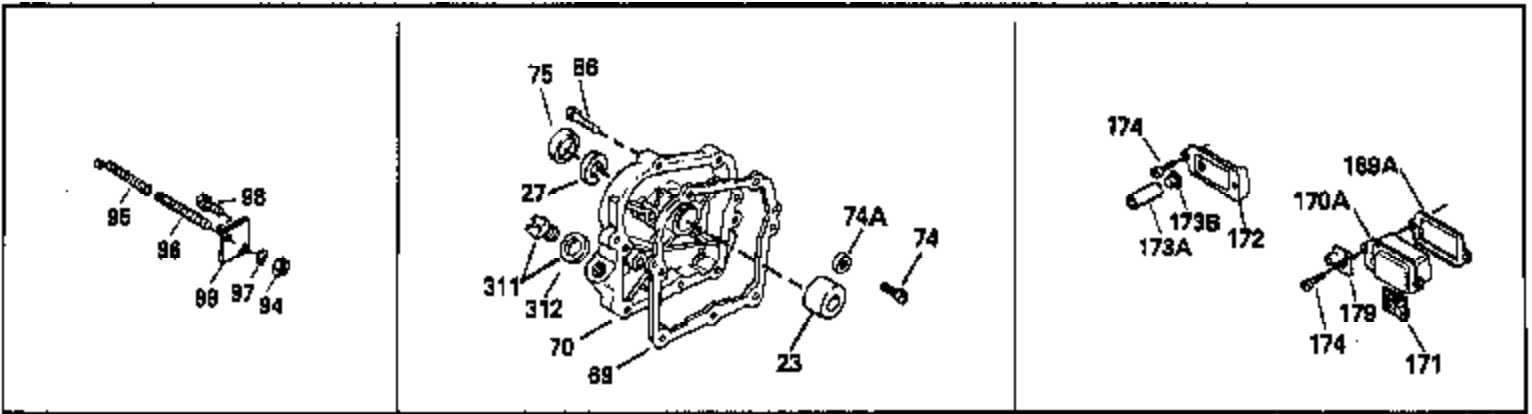

Engine Parts List #2

Ref #	Part Number	Qty	Description
16	31510		Lever, Governor
18	650548		Screw, 8-32 x 5/16"
70	32700A		Cover, Cylinder (Incl. 75, 80 & 311)
75	27897		Seal, Oil
86	650488		Screw, 1/4-20 x 1-1/4"
89	610961		Key, Flywheel
94	33450		Nut, 10-32 Lock
95	30342		Spring, Extension
96	30845A		Bolt, Governor spring adjusting
97	650518		Lockwasher
98	30200		Screw, 10-24 x 9/16"
99	30846		Bracket, Governor adjusting bolt
171	31410		Element, Breather
172	34146		Cover, Breather
174	650128		Screw, 10-24 x 1/2"
178	29752		Nut & Lockwasher Assy., 1/4-28
222	28820		Screw, 10-32 x 1/2"
239	27272A		* Gasket, Carburetor to air cleaner
242	31914		Bracket, Air cleaner
243	650152		Screw, 8-32 x 3/8"
245	30727		Filter, Air cleaner
250	31715		Body, Air cleaner
311	27625		Oil Fill Plug (Incl. 312)
312	29673		* Gasket, Oil plug
366	29574		Elbow, 90 degree
367	32862		Nut, Conduit
380	631923		Carburetor (Incl. 184) (Refer to Division 5, Section A, page 140 for breakdown)
415	730165		Muffler Adapter Kit (Incl.64 & 274) (As req.)