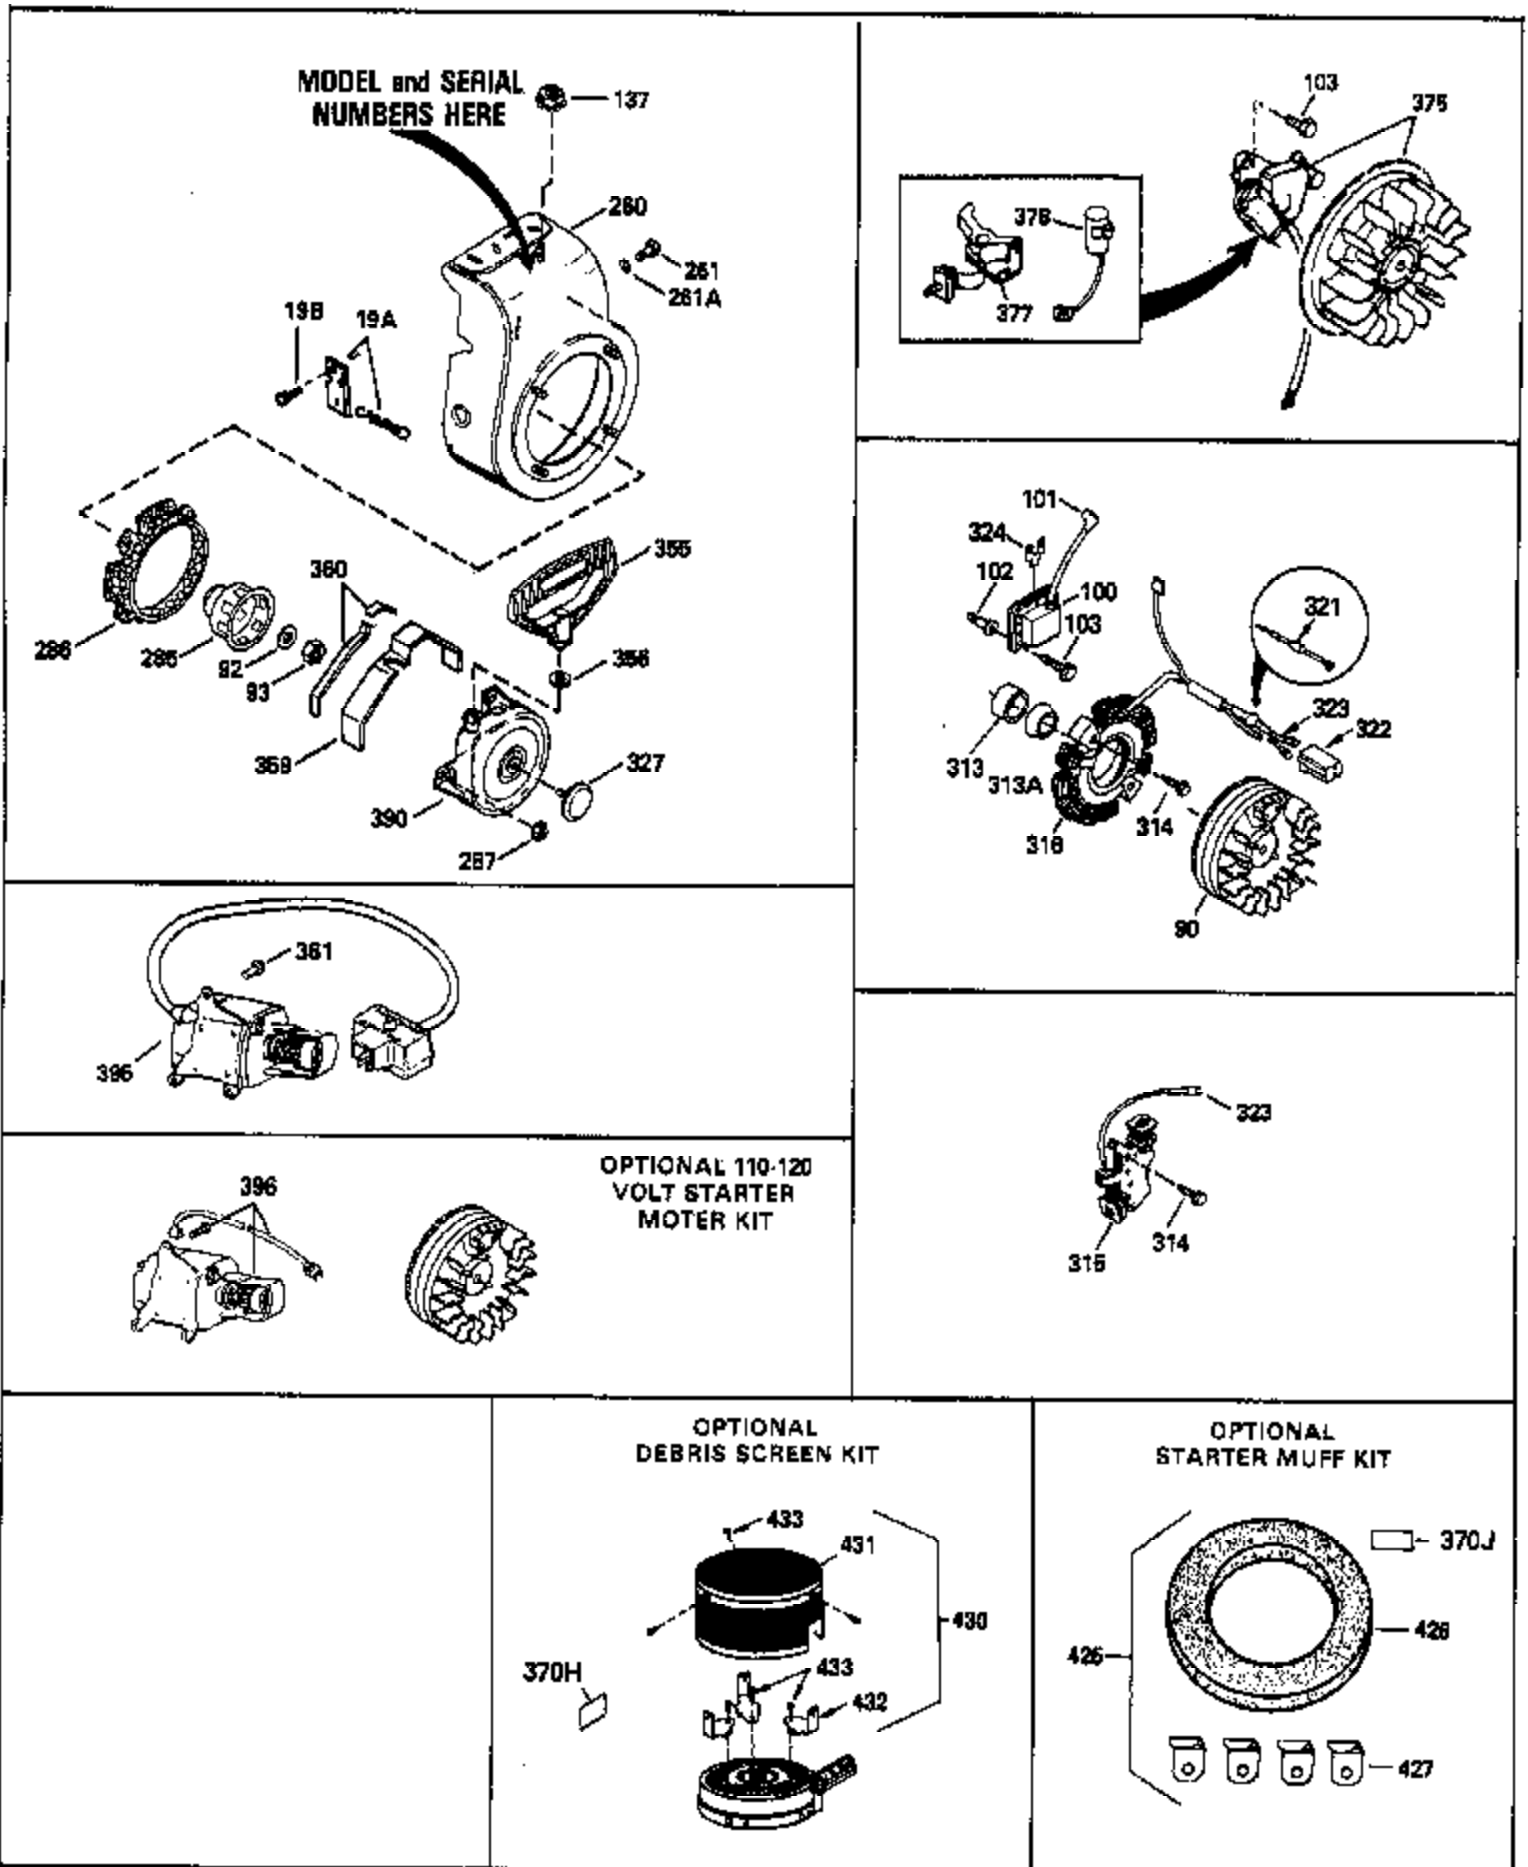

Ref #	Part Number	Qty	Description
90	611080		Flywheel
92	650815		Washer, Belleville
93	650816		Nut, Flywheel
100	34443A		Solid State Assy.
101	27276		Cover, Spark plug
102	650872		Stud, Solid state mounting
103	650814		Screw, Torx T-15, 10-24 x 1"
260	34813A		Housing, Blower
261	29212		Screw, 1/4-28 x 7/16"
261A	650168		Washer, Flat (Used on early production)
285	34694		Cup, Starter
313	34080		Spacer, Flywheel key
327	35392		Plug, Starter
370J	34870		Decal, Instruction (Optional)
370H	34387		Decal, Instruction (Optional)
396	33290D		Electric Starter Motor Kit (120 Volt) This 110-120 volt starter motor kit may have been added to this engine. It can be added only if cylinder has drilled and tapped starter mounting bosses and a ring gear flywheel. Refer to service number stamped on end cap of motor, or on decal, for identification
425	730571		Starter Muff kit (Incl. 370J, 426 & 4 27) Can be used with stamped steel starter
426	32203		Starter Air Cleaner Can be used with stamped steel starter
427	32204		Bracket, Starter air cleaner Can be used with stamped steel starter
430	730574		Debris Screen Kit (Incl.370H,431,432, 433) Can be used with E-Z pull starter
431	35596		Screen, Debris Can be used with E-Z pull starter
432	35597		Bracket, Debris screen Can be used with E-Z pull starter
433	650910		Screw, 8-32 x 1/4" Can be used with E-Z pull starter