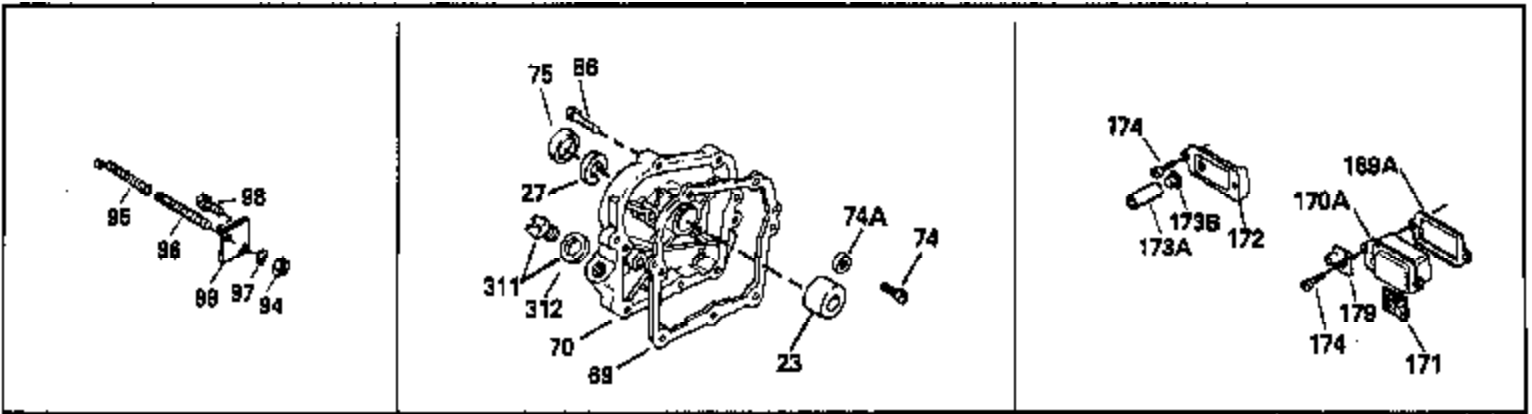

Ref #	Part Number	Qty	Description
16	31510		Lever, Governor
17A	29916		Clamp, Governor lever
18	650548		Screw, 8-32 x 5/16"
23	28458		Bearing, Ball
27	28539		Ring, Retaining
35	29826		Screw, 10-32 x 3/4"
36	29918		Washer, Lock
37	29216		Locknut, 10-32
38	29642		Ring, Retaining
70	30756B		Cylinder Cover (Incl.75,80,311)(Ball bearing)
74A	28537		Washer, Flat
74	30200		Screw, 10-24 x 9/16"
75	28540		Seal, Oil
86	650488		Screw, 1/4-20 x 1-1/4"
89	610961		Key, Flywheel
171	31410		Element, Breather
172	34146		Cover, Breather
174	650128		Screw, 10-24 x 1/2"
212	30322		Lock Nut, 8-32
222	28820		Screw, 10-32 x 1/2"
239	27272A		* Gasket, Carburetor to air cleaner
241	31691		Bracket, Air cleaner
243	650152		Screw, 8-32 x 3/8"
245	30727		Filter, Air cleaner
250	31715		Body, Air cleaner
274	33670A		* Gasket, Exhaust
275B	33698		Muffler (Spark arresting)(Incl.277A,2 84,284A)
277A	650578		Screw, 8-18 x 3/8"
277	650561		Screw, 1/4-20 x 5/8"
284A	33323		Screw, Muffler
284	33700		Cover & Tube, Muffler
312	29673		* Gasket, Oil plug
380	631703		Carburetor (Incl. 184) (Refer to Division 5, Section A, page 114 for breakdown)
415	730165		Muffler Adapter Kit (Incl.64 & 274) (As req.)