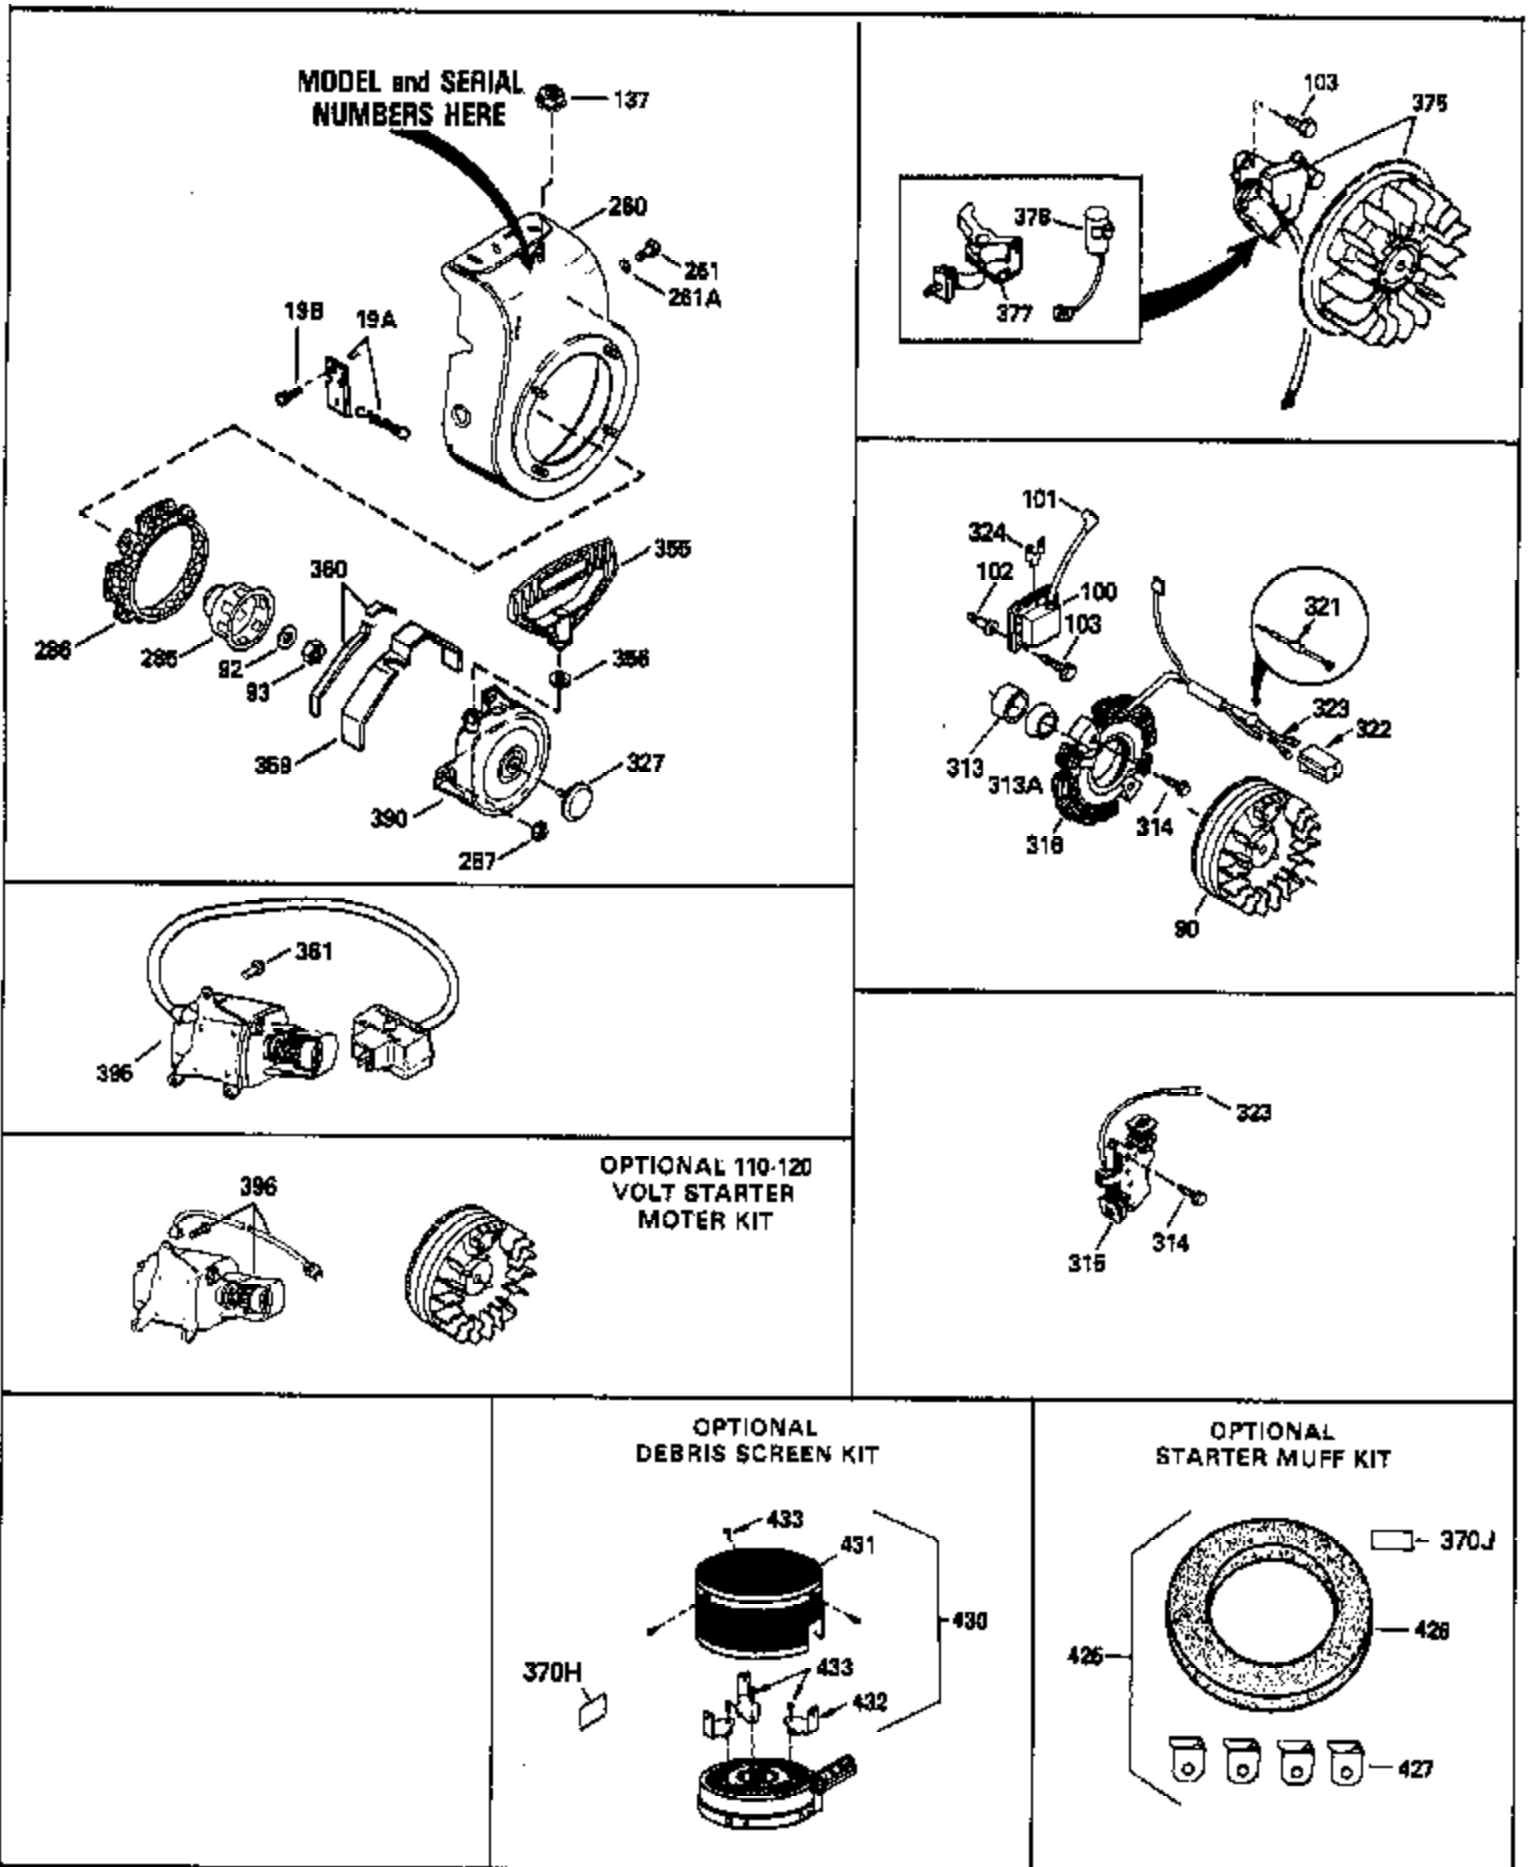

Ref #	Part Number	Qty	Description
19A	33857		Spring Assy., Extension (Incl. 19B)
19B	28942		Screw, 10-32 x 3/8"
90	611082		Flywheel (3 amp)
92	650815		Washer, Belleville
93	650816		Nut, Flywheel
100	34443A		Solid State Assy.
101	610118		Cover, Spark plug
102	650872		Stud, Solid state mounting
103	650814		Screw, Torx T-15, 10-24 x 1"
260	34813A		Housing, Blower
261A	650168		Washer, Flat (Used on early production)
261	29212		Screw, 1/4-28 x 7/16"
285	34694		Cup, Starter
313	34080		Spacer, Flywheel key
313A	35189		Spacer, Coil
314	650873		Screw, 1/4-20 x 3/4"
316	611095		Alternator Coil (3 amp AC) (Incl. 322 & 323)
322	610823		Connector, Pyramid
323	610822		Terminal
327	35392		Plug, Starter
370H	34387		Decal, Instruction (Optional)
370J	34870		Decal, Instruction (Optional)
396	33290D		Electric Starter Motor Kit (120 Volt) This 110-120 volt starter motor kit may have been added to this engine. It can be added only if cylinder has drilled and tapped starter mounting bosses and a ring gear flywheel. Refer to service number stamped on end cap of motor, or on decal, for identification
425	730571		Starter Muff kit (Incl. 370J, 426 & 4 27) Can be used with stamped steel starter
426	32203		Starter Air Cleaner Can be used with stamped steel starter
427	32204		Bracket, Starter air cleaner Can be used with stamped steel starter
430	730574		Debris Screen Kit (Incl.370H,431,432, 433) Can be used with E-Z pull starter
431	35596		Screen, Debris Can be used with E-Z pull starter
432	35597		Bracket, Debris screen Can be used with E-Z pull starter
433	650910		Screw, 8-32 x 1/4" Can be used with E-Z pull starter