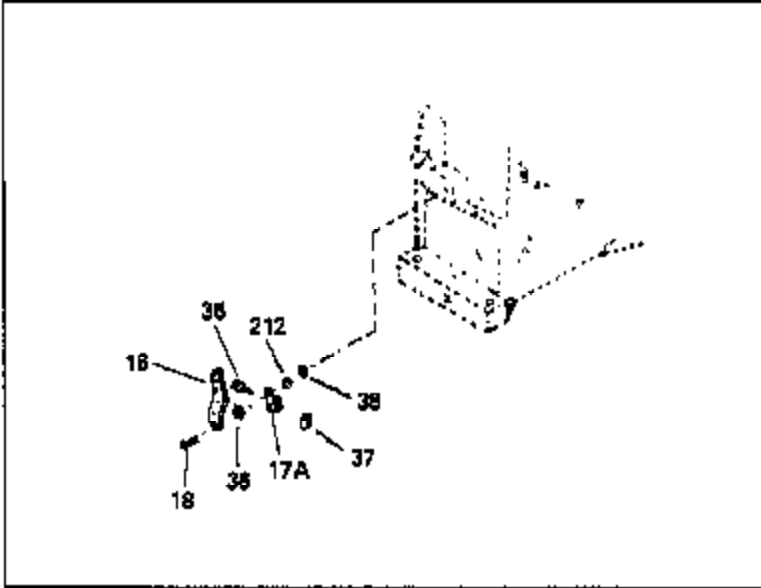

Ref #	Part Number	Qty	Description
16	31510		Lever, Governor
17A	29916		Clamp, Governor lever
18	650548		Screw, 8-32 x 5/16"
23	28458		Bearing, Ball
27	28539		Ring, Retaining
35	29826		Screw, 10-32 x 3/4"
36	29918		Washer, Lock
37	29216		Locknut, 10-32
38	29642		Ring, Retaining
70	30756B		Cylinder Cover (Incl.75,80,311)(Ball bearing)
74A	28537		Washer, Flat
74	30200		Screw, 10-24 x 9/16"
75	28540		Seal, Oil
86	650488		Screw, 1/4-20 x 1-1/4"
89	610961		Key, Flywheel
171	31410		Element, Breather
172	34146		Cover, Breather
174	650128		Screw, 10-24 x 1/2"
212	30322		Lock Nut, 8-32
222	28820		Screw, 10-32 x 1/2"
239	27272A		* Gasket, Carburetor to air cleaner
241	31691		Bracket, Air cleaner
243	650152		Screw, 8-32 x 3/8"
245	30727		Filter, Air cleaner
250	31715		Body, Air cleaner
274	33670A		* Gasket, Exhaust
275B	33698		Muffler (Spark arresting)(Incl.277A,2 84,284A)
277A	650578		Screw, 8-18 x 3/8"
277	650561		Screw, 1/4-20 x 5/8"
284A	33323		Screw, Muffler
284	33700		Cover & Tube, Muffler
312	29673		* Gasket, Oil plug
380	631703		Carburetor (Incl. 184) (Refer to Division 5, Section A, page 114 for breakdown)
415	730165		Muffler Adapter Kit (Incl.64 & 274) (As req.)