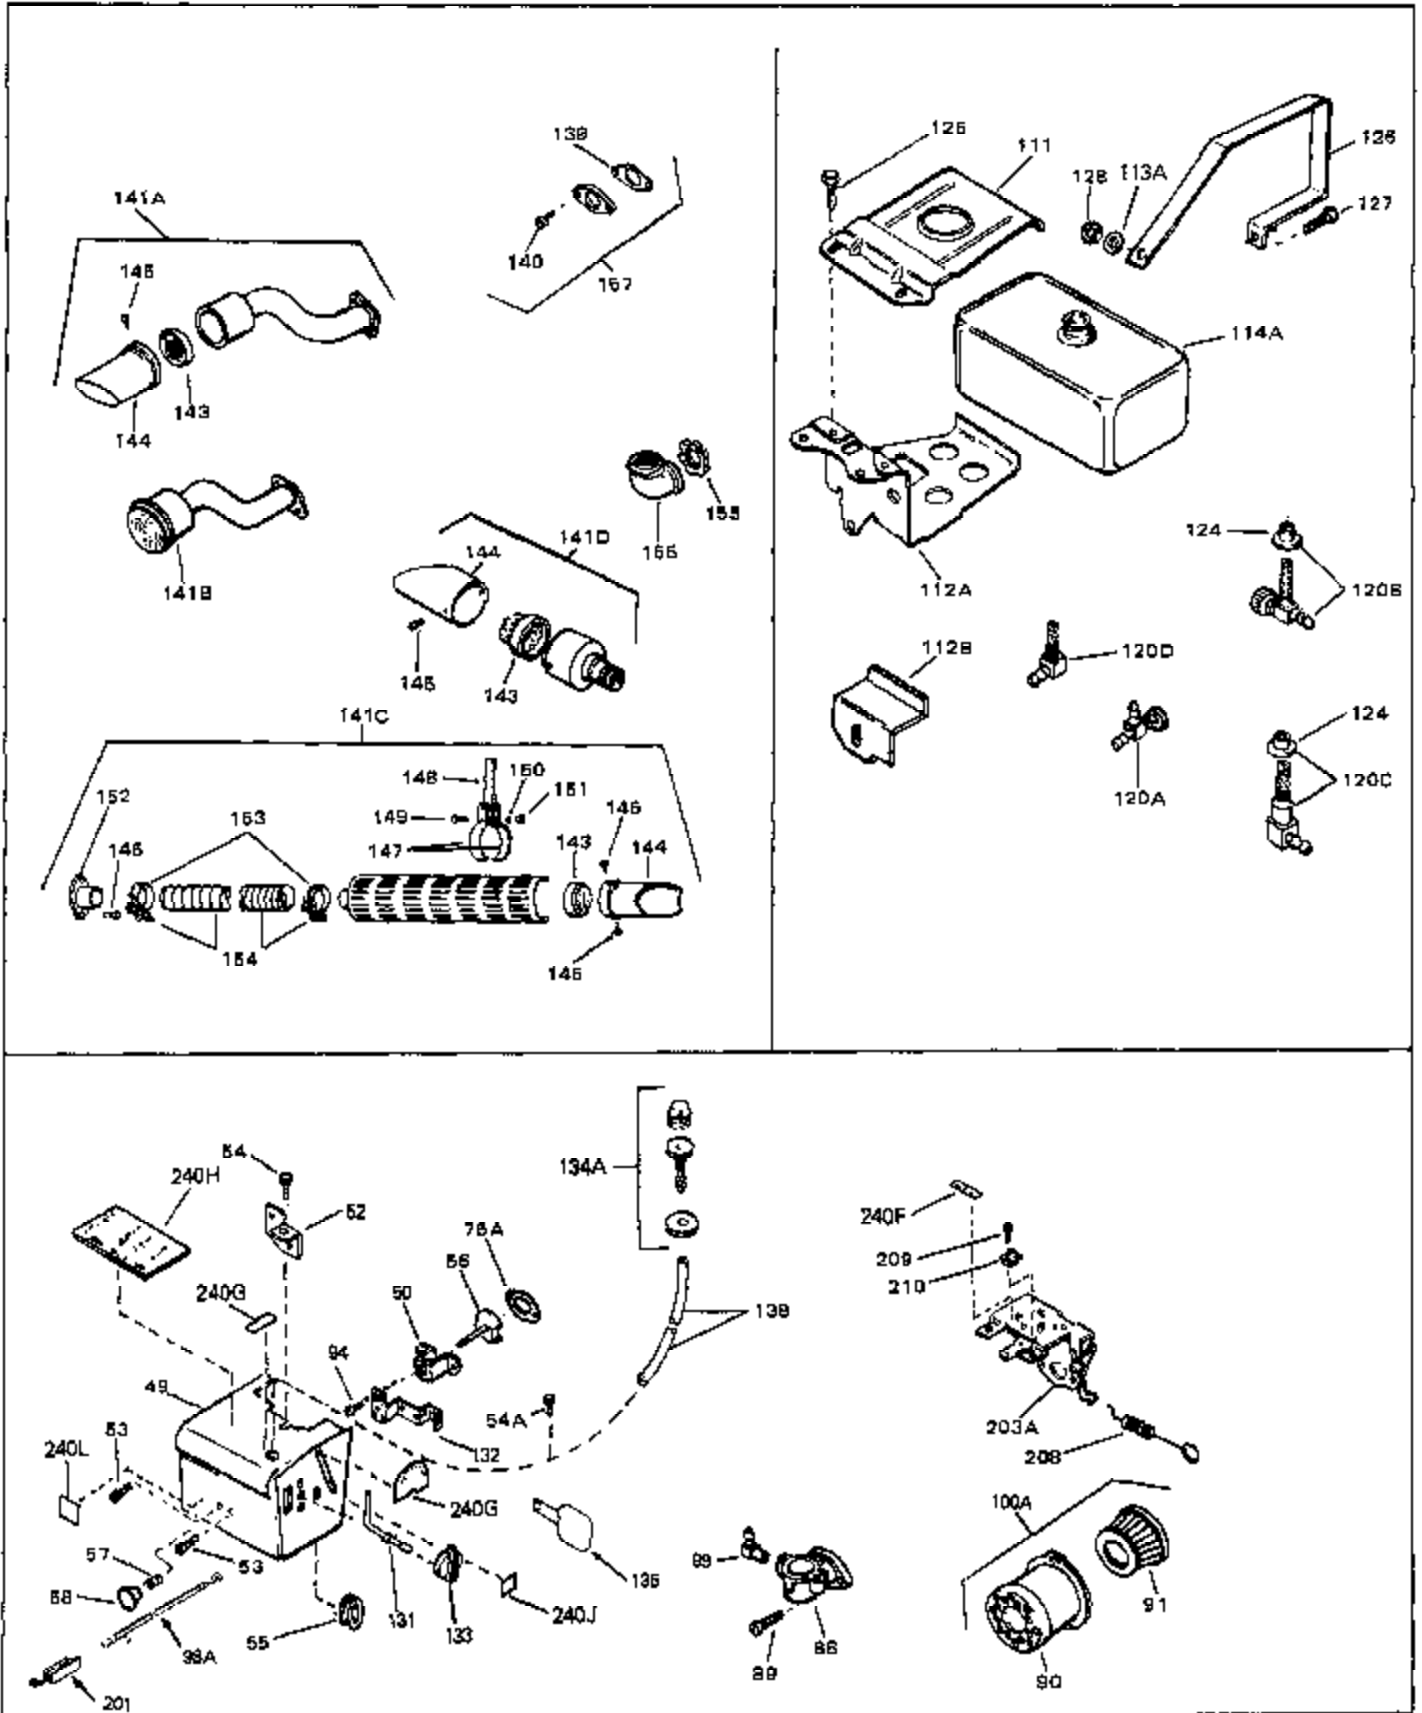

Engine Parts List #3

Ref #	Part Number	Qty	Description
49	34134	0	Cover, Carburetor
50	32398	0	Bracket, Choke
52	33333	0	Bracket, Carburetor cover
53	650257	0	Screw, Pan hd. Sems, 8-32 x 5/16
54	650735	0	Screw
55	34213	0	Grommet, Carburetor cover
94	28820	0	Screw
100A	730164	0	Cleaner Assy., Air (Paper)
134A	32182A	0	Primer Assy.
138	32180C	0	Line, Primer
139	33670	0	Gasket, Muffler
140	30063	0	Screw
140	650327	0	Screw, Fil slotted hd. Sems, 114-20 x 2-1/2
141D	391026	0	Muffler
157	730165	0	Muffler, Adapter Kit
201	610973	0	Terminal Assy.
203A	34123	0	Bracket, Speed control
208	34125	0	Control, Choke
240G	34144	0	Decal, "Primer" (Bilingual)
240J	34414	0	Decal, "Warning" (Bilingual)