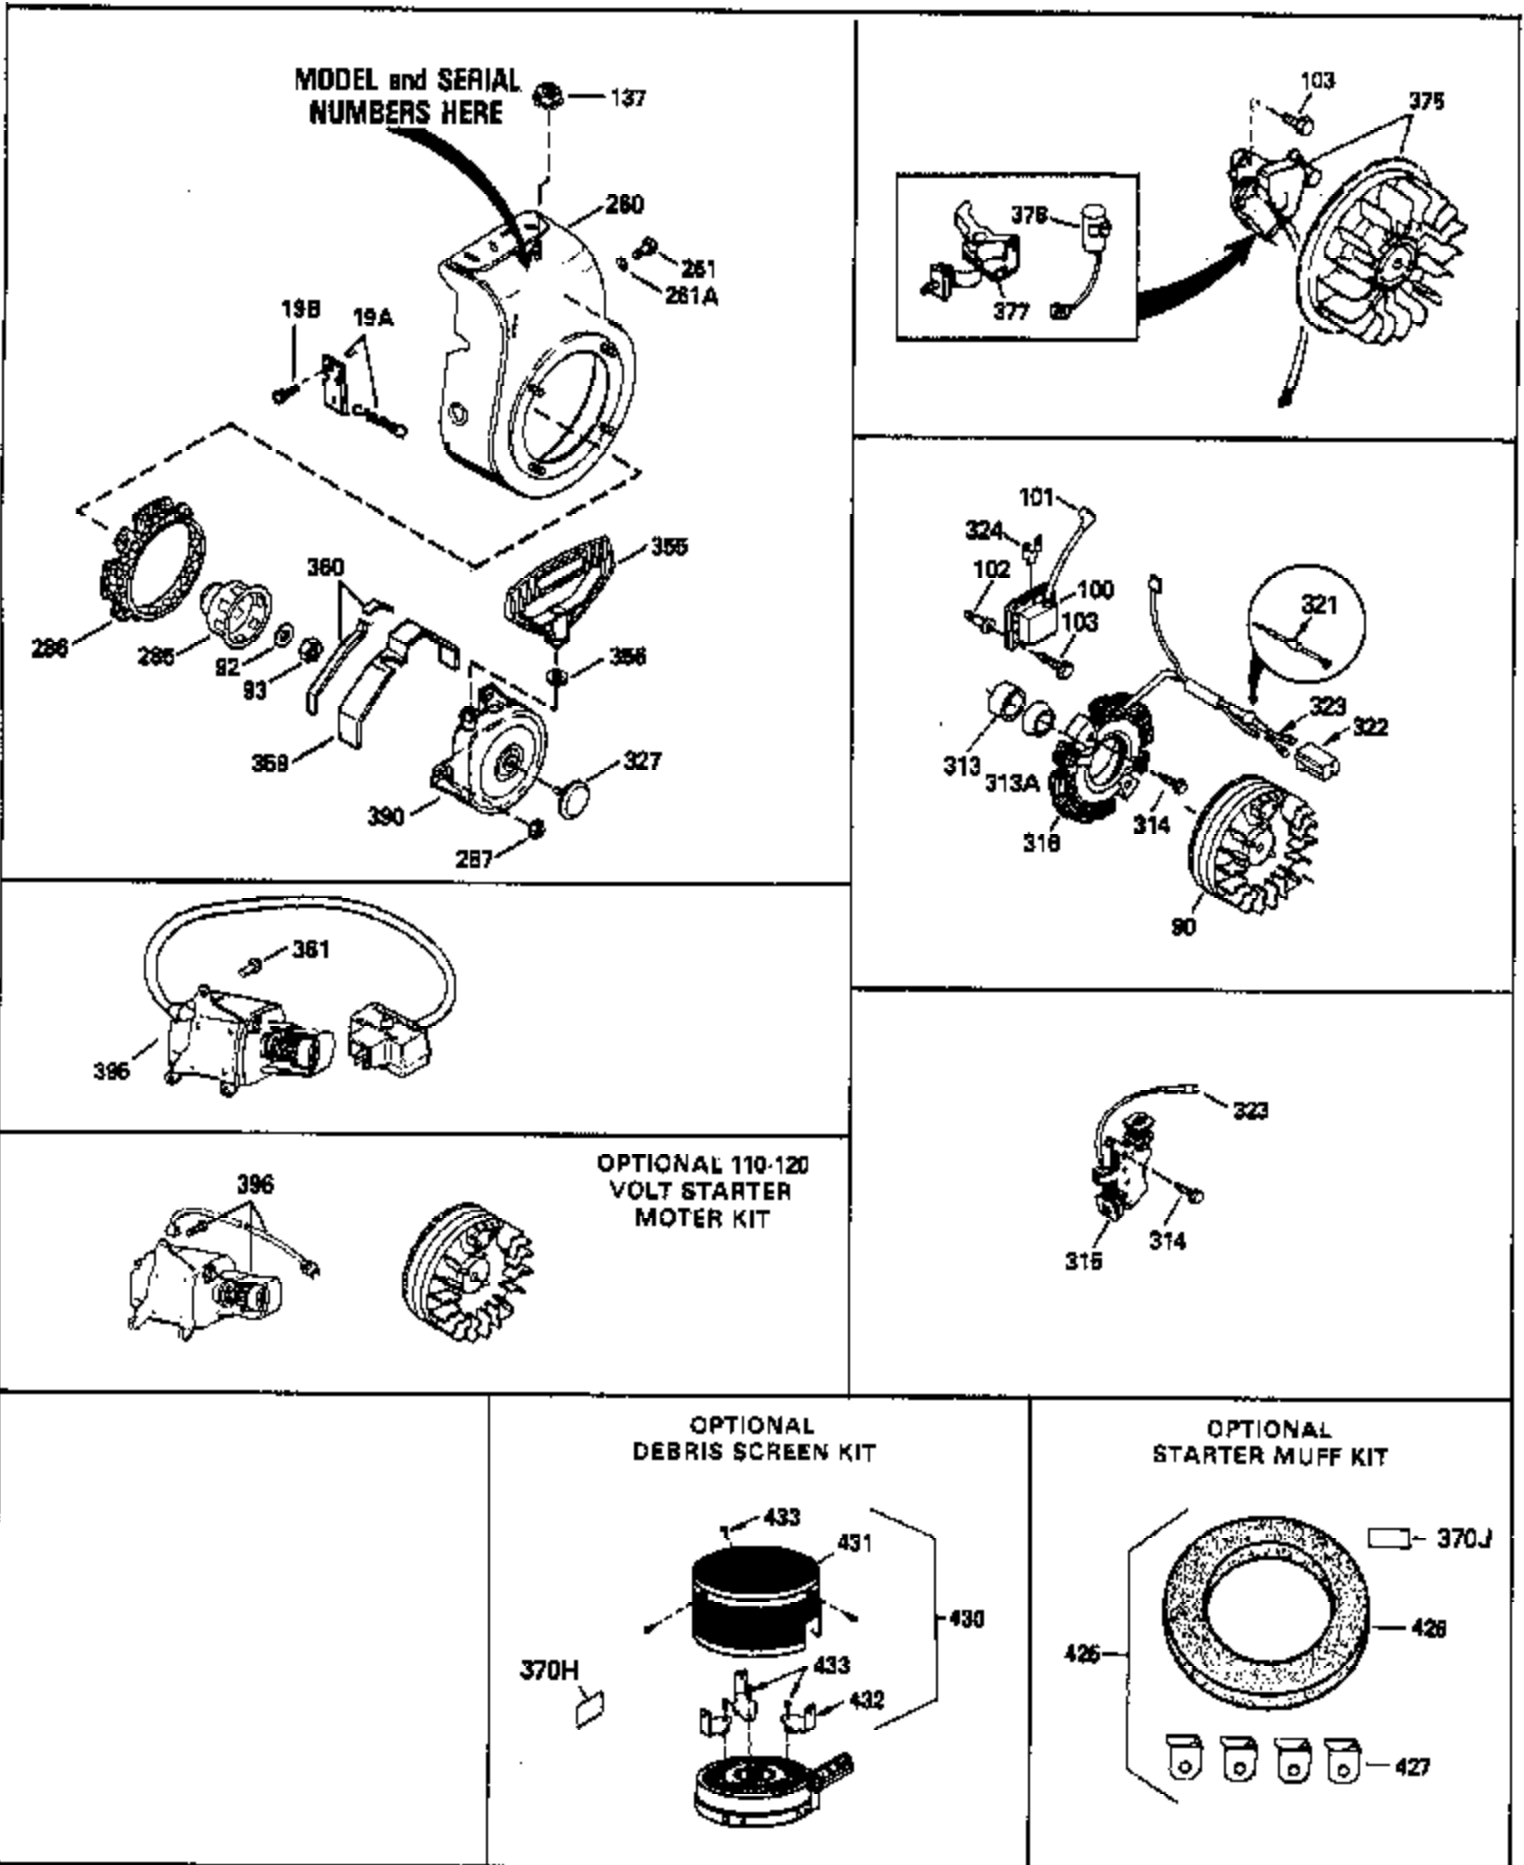

Ref #	Part Number	Qty	Description
26A	650926	1	Screw, 8-32 x 21/64"
90	611195	1	Flywheel
92	650815	1	Belleville Washer
93	650816	1	Flywheel Nut
100	34443A	1	Solid State Ignition
102	651024	2	Solid State Mounting Stud
103	651007	2	Screw, Torx T-15, 10-24 x 15/16"
130A	6021A	2	Screw, 5/16-18 x 1-1/2"
130B	650818	1	Screw, 5/16-18 x 1-1/2"
181	650870	1	Screw, 1/4-28 x 1-11/16"
209A	30322	2	Lock Nut, 8-32
209	650139	2	Screw, 8-32 x 3/4"
223A	650664	1	Screw, 1/4-20 x 1-19/32"
238	650152	2	Screw, 8-32 x 3/8"
260	35585	1	Blower Housing
262	650737	2	Screw, 1/4-20 x 1/2"
285	36467A	1	Starter Cup
287	650926	2	Screw, 8-32 x 21/64"
313	34080	1	Spacer
370K	36695	1	Starter Decal
370J	35703	1	Throttle Decal
390	590732	1	Rewind Starter (NOTE: This engine could have been built with 590738 starter.)