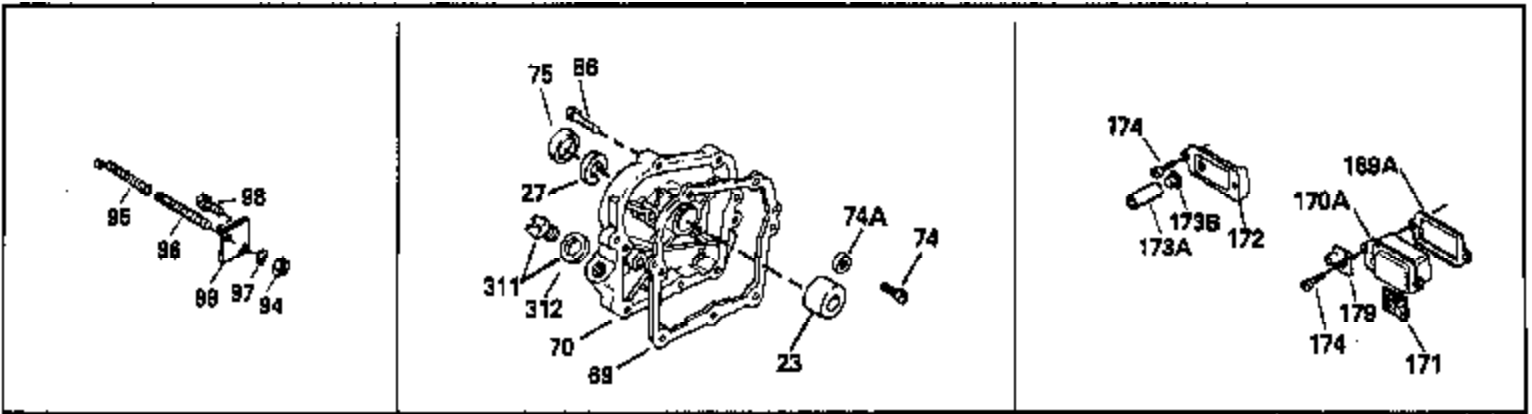

Engine Parts List #1

Ref #	Part Number	Qty	Description
130A	6021A	2	Screw, 5/16-18 x 1-1/2"
130B	650818	1	Screw, 5/16-18 x 1-1/2"
130	650694A	5	Screw, 5/16-18 x 2"
135	33636	1	Resistor Spark Plug (RJ17LM)
150	31672	2	Valve Spring
151	31673	2	Valve Spring Cap
169	27234A	2	* Valve Cover Gasket
170	27666	1	Breather Body
171	31410	1	Breather Element
172	34146	1	Valve Cover
173	35350	1	Breather Tube
174	650783	2	Screw, 10-24 x 3/4"
178	29752	2	Nut & Lock Washer, 1/4-28
181	650870	1	Screw, 1/4-28 x 1-11/16"
182	6201	1	Screw, 1/4-28 x 7/8"
184	26756	1	* Carburetor To Intake Pipe Gasket
185	33666	1	Intake Pipe
186	32698	1	Governor Link
200	36677	1	Control Bracket (Incl. 203 thru 211)
203	31342	1	Compression Spring
204	651029	1	Screw, Torx T-10, 5-40 x 7/16"
206	610973	1	Terminal
209A	30322	2	Lock Nut, 8-32
209	650139	2	Screw, 8-32 x 3/4"
215	32410	1	Control Knob
223A	650664	1	Screw, 1/4-20 x 1-19/32"
223	30646	1	Screw, 1/4-20 x 1-3/8"
224	33673A	1	* Intake Pipe Gasket
238	650152	2	Screw, 8-32 x 3/8"
262	650737	2	Screw, 1/4-20 x 1/2"
267	34212	1	Hold Down Bracket
268	30200	1	Screw, 10-24 x 9/16"
274	33670A	1	* Exhaust Gasket
275	35771	1	Muffler (Incl. 274)
277	650327	2	Screw, 1/4-20 x 2-1/2"
285	36467A	1	Starter Cup
290	30705	1	Fuel Line
292	26460	2	Fuel Line Clamp
298	650665	2	Screw, 1/4-15 x 7/8"
300	35584	1	Fuel Tank (Incl. 292 & 301)
301	35355	1	Fuel Cap
313	34080	1	Spacer
340	36247	1	Fuel Tank Bracket
342	650561	1	Screw, 1/4-20 x 5/8"
342A	650675	1	Washer
345	33344	1	Heat Baffle
370A	36261	1	Lubrication Decal
370K	36695	1	Starter Decal
380	631923	1	Carburetor (Incl. 184)
400	36444	1	* Gasket Set (Incl. items marked PK in notes) Incl. part #'s 26756 (1), 27234A (2), 27272A (1), 27677A (1), 29673 (1), 33670A (1), 33673A (1), 36443 (1)
420	730225	1	SAE 30 4-Cycle Engine Oil (Quart)