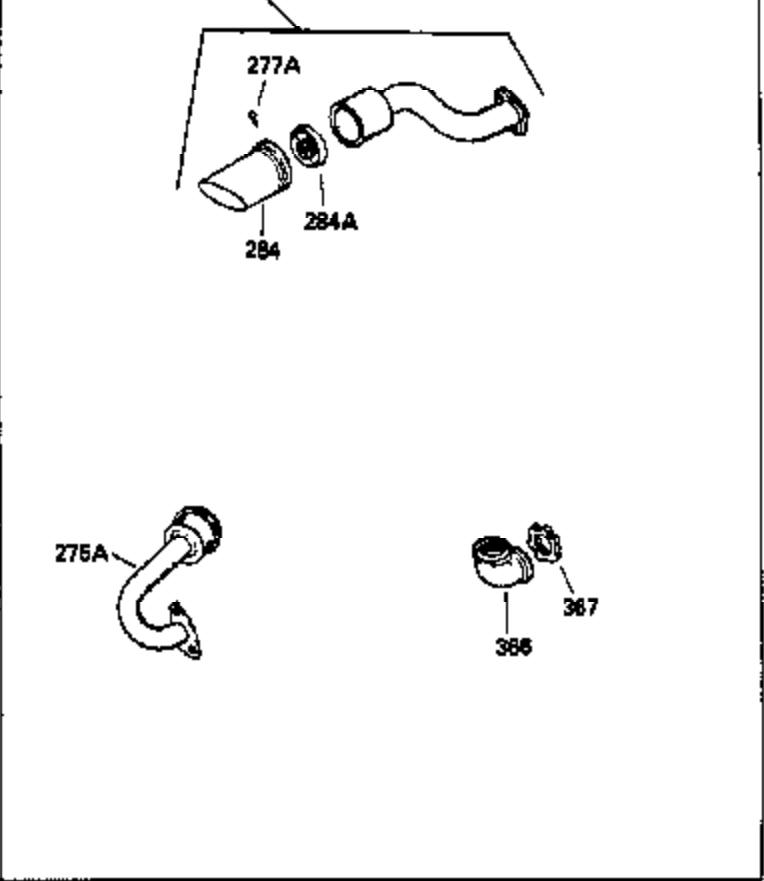

Engine Parts List #1

Ref #	Part Number	Qty	Description
130A	6021A	2	Screw, 5/16-18 x 1-1/2"
130B	650818	1	Screw, 5/16-18 x 1-1/2"
130	650694A	5	Screw, 5/16-18 x 2"
135	33636	1	Resistor Spark Plug (RJ17LM)
150	31672	2	Valve Spring
151	31673	2	Valve Spring Cap
169	27234A	2	* Valve Cover Gasket
170	27666	1	Breather Body
171	31410	1	Breather Element
172	34146	1	Valve Cover
173	35350	1	Breather Tube
174	650783	2	Screw, 10-24 x 3/4"
178	29752	2	Nut & Lock Washer, 1/4-28
181	650870	1	Screw, 1/4-28 x 1-11/16"
182	6201	1	Screw, 1/4-28 x 7/8"
184	26756	1	* Carburetor To Intake Pipe Gasket
185	33666	1	Intake Pipe
186	32698	1	Governor Link
200	36677	1	Control Bracket (Incl. 203 thru 211)
203	31342	1	Compression Spring
204	651029	1	Screw, Torx T-10, 5-40 x 7/16"
206	610973	1	Terminal
209A	30322	2	Lock Nut, 8-32
209	650139	2	Screw, 8-32 x 3/4"
215	32410	1	Control Knob
223A	650664	1	Screw, 1/4-20 x 1-19/32"
223	30646	1	Screw, 1/4-20 x 1-3/8"
224	33673A	1	* Intake Pipe Gasket
238	650152	2	Screw, 8-32 x 3/8"
262	650737	2	Screw, 1/4-20 x 1/2"
267	34212	1	Hold Down Bracket
268	30200	1	Screw, 10-24 x 9/16"
274	33670A	1	* Exhaust Gasket
275	35771	1	Muffler (Incl. 274)
277	650327	2	Screw, 1/4-20 x 2-1/2"
285	36467A	1	Starter Cup
290	30705	1	Fuel Line
292	26460	2	Fuel Line Clamp
298	650665	2	Screw, 1/4-15 x 7/8"
300	35584	1	Fuel Tank (Incl. 292 & 301)
301	35355	1	Fuel Cap
313	34080	1	Spacer
340	36247	1	Fuel Tank Bracket
342	650561	1	Screw, 1/4-20 x 5/8"
342A	650675	1	Washer
345	33344	1	Heat Baffle
370A	36261	1	Lubrication Decal
370K	36695	1	Starter Decal
380	631923	1	Carburetor (Incl. 184)
400	36444	1	* Gasket Set (Incl. items marked PK in notes) Incl. part #'s 26756 (1), 27234A (2), 27272A (1), 27677A (1), 29673 (1), 33670A (1), 33673A (1), 36443 (1)
420	730225	1	SAE 30 4-Cycle Engine Oil (Quart)