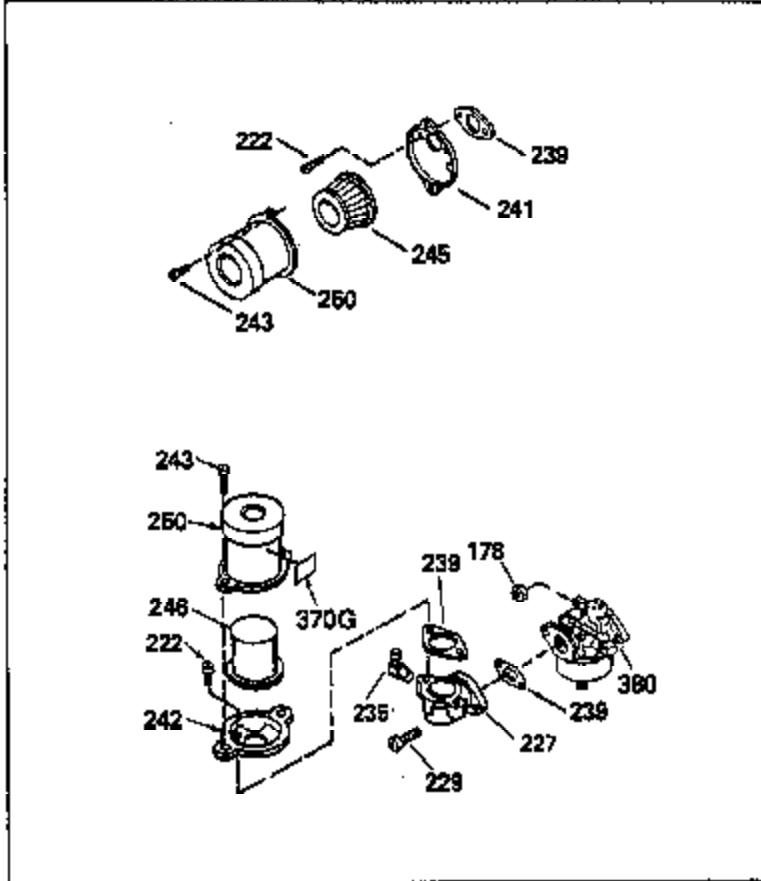

Engine Parts List #1

Ref #	Part Number	Qty	Description
130A	6021A	2	Screw, 5/16-18 x 1-1/2"
130B	650818	1	Screw, 5/16-18 x 1-1/2"
130	650694A	5	Screw, 5/16-18 x 2"
135	33636	1	Resistor Spark Plug (RJ17LM)
150	31672	2	Valve Spring
151	31673	2	Valve Spring Cap
169	27234A	2	* Valve Cover Gasket
170	27666	1	Breather Body
171	31410	1	Breather Element
172	34146	1	Valve Cover
173	35350	1	Breather Tube
174	650783	2	Screw, 10-24 x 3/4"
178	29752	2	Nut & Lock Washer, 1/4-28
181	650870	1	Screw, 1/4-28 x 1-11/16"
182	6201	1	Screw, 1/4-28 x 7/8"
184	26756	1	* Carburetor To Intake Pipe Gasket
185	33666	1	Intake Pipe
186	32698	1	Governor Link
200	36677	1	Control Bracket (Incl. 203 thru 211)
203	31342	1	Compression Spring
204	651029	1	Screw, Torx T-10, 5-40 x 7/16"
206	610973	1	Terminal
209A	30322	2	Lock Nut, 8-32
209	650139	2	Screw, 8-32 x 3/4"
215	32410	1	Control Knob
223A	650664	1	Screw, 1/4-20 x 1-19/32"
223	30646	1	Screw, 1/4-20 x 1-3/8"
224	33673A	1	* Intake Pipe Gasket
238	650152	2	Screw, 8-32 x 3/8"
262	650737	2	Screw, 1/4-20 x 1/2"
267	34212	1	Hold Down Bracket
268	30200	1	Screw, 10-24 x 9/16"
274	33670A	1	* Exhaust Gasket
275	35771	1	Muffler (Incl. 274)
277	650327	2	Screw, 1/4-20 x 2-1/2"
285	36467A	1	Starter Cup
290	30705	1	Fuel Line
292	26460	2	Fuel Line Clamp
298	650665	2	Screw, 1/4-15 x 7/8"
300	35584	1	Fuel Tank (Incl. 292 & 301)
301	35355	1	Fuel Cap
313	34080	1	Spacer
340	36247	1	Fuel Tank Bracket
342	650561	1	Screw, 1/4-20 x 5/8"
342A	650675	1	Washer
345	33344	1	Heat Baffle
370A	36261	1	Lubrication Decal
370K	36695	1	Starter Decal
380	631923	1	Carburetor (Incl. 184)
400	36444	1	* Gasket Set (Incl. items marked PK in notes) Incl. part #'s 26756 (1), 27234A (2), 27272A (1), 27677A (1), 29673 (1), 33670A (1), 33673A (1), 36443 (1)
420	730225	1	SAE 30 4-Cycle Engine Oil (Quart)