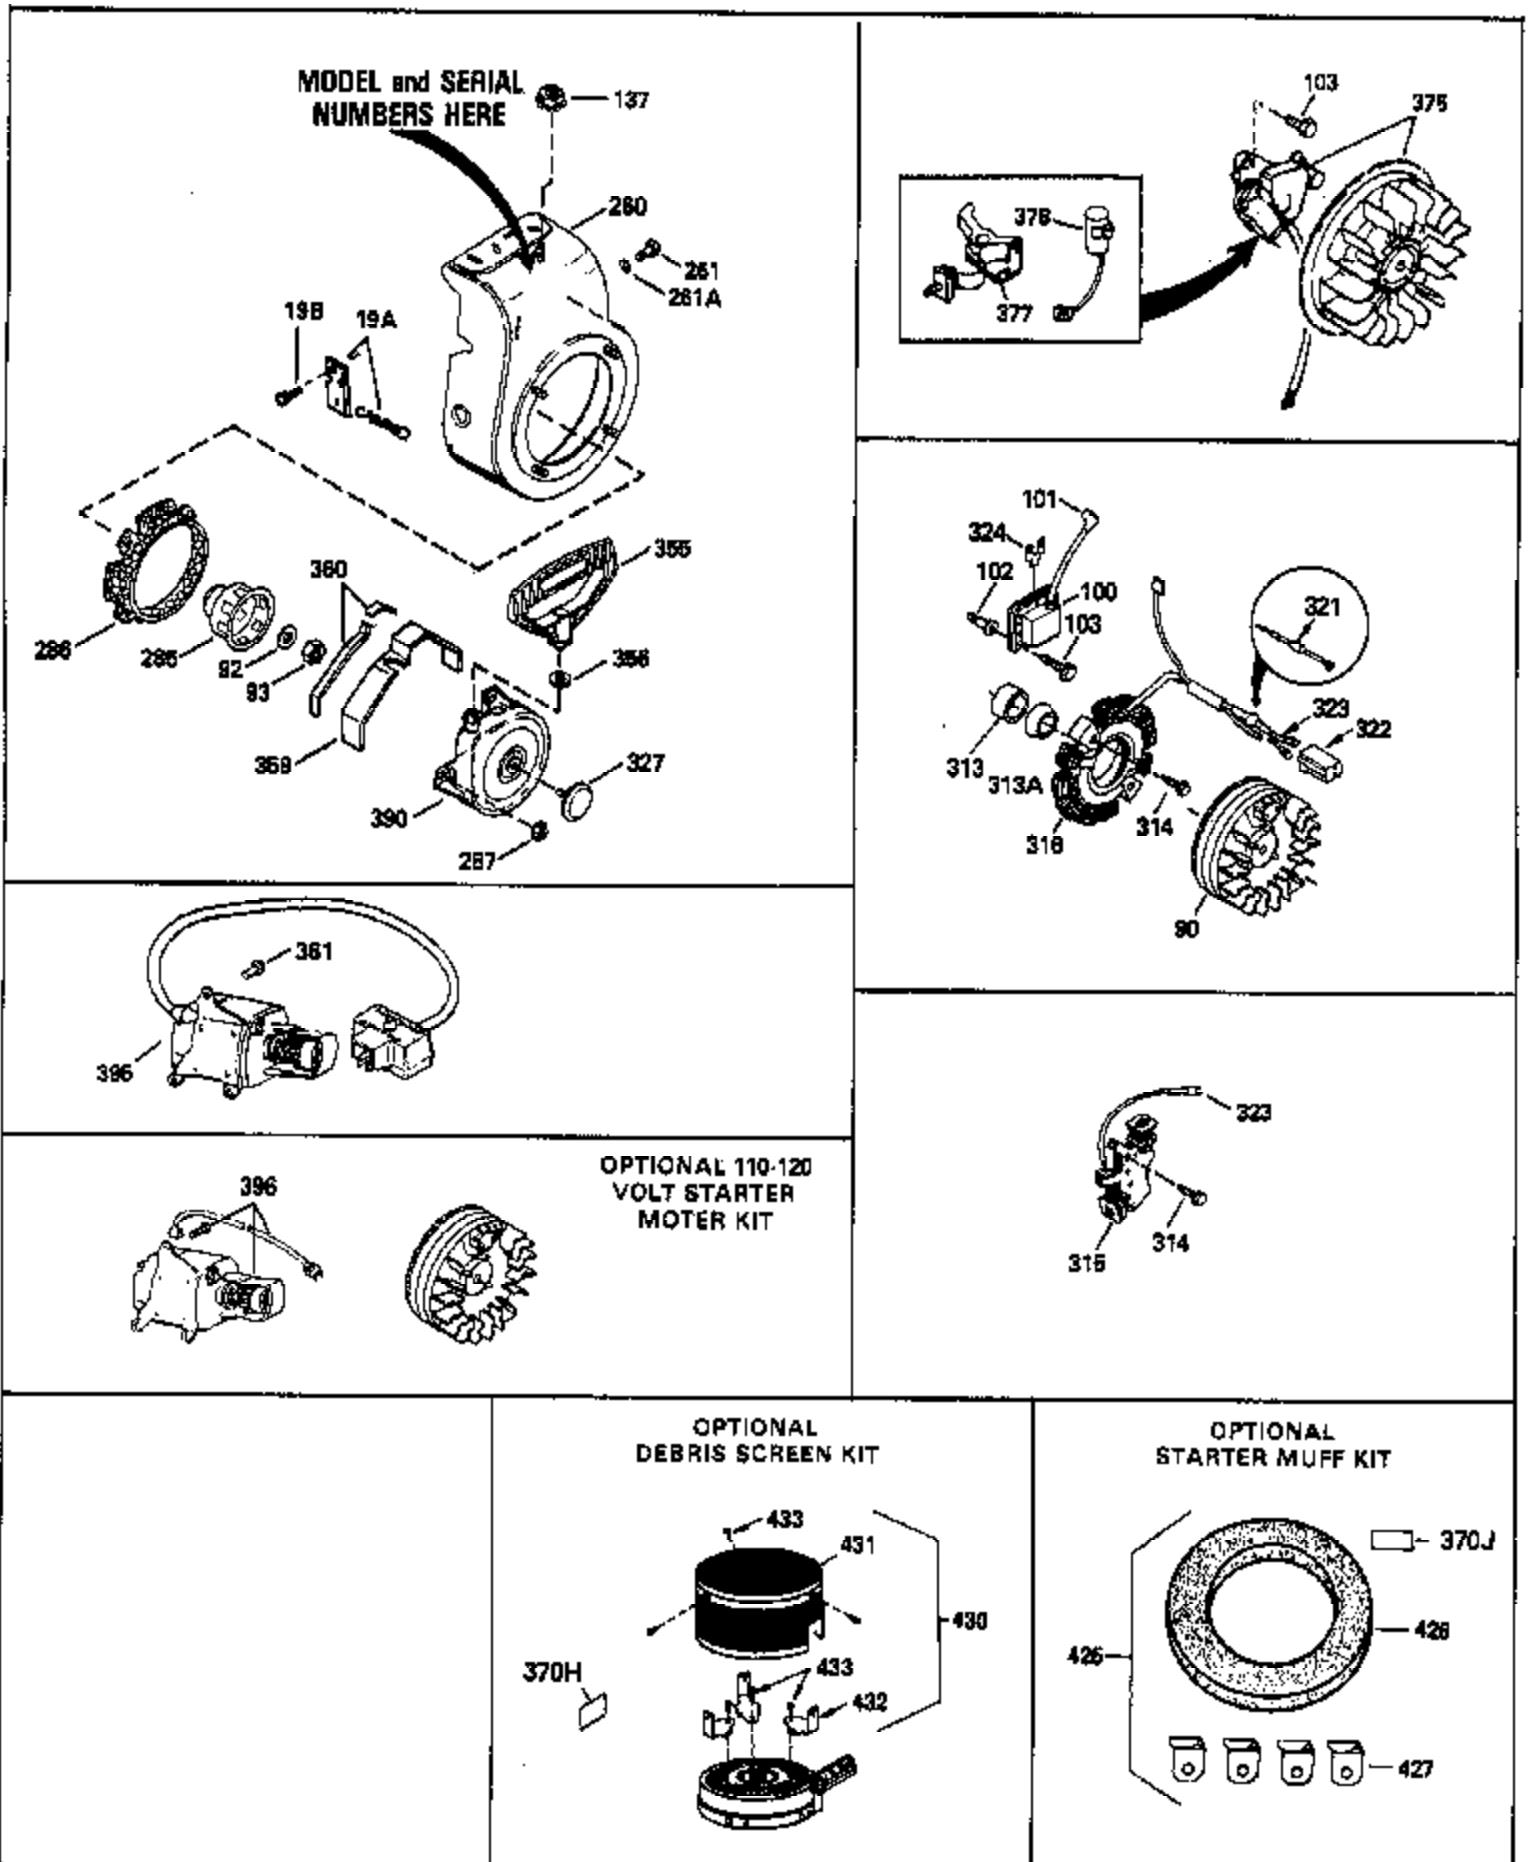

Ref #	Part Number	Qty	Description
90	611080		Flywheel
92	650815		Washer, Belleville
93	650816		Nut, Flywheel
100	34443A		Solid State Assy.
102	650872		Stud, Solid state mounting
103	650814		Screw, Torx T-15, 10-24 x 1"
260	34813A		Housing, Blower
261A	650168		Washer, Flat (Used on early production)
261	29212		Screw, 1/4-28 x 7/16"
285	34694		Cup, Starter
313	34080		Spacer, Flywheel key
327	35392		Plug, Starter
370H	34387		Decal, Instruction (Optional)
370J	34870		Decal, Instruction (Optional)
396	33290D		Electric Starter Motor Kit (120 Volt) This 110-120 volt starter motor kit may have been added to this engine. It can be added only if cylinder has drilled and tapped starter mounting bosses and a ring gear flywheel. Refer to service number stamped on end cap of motor, or on decal, for identification
425	730571		Starter Muff kit (Incl. 370J, 426 & 4 27) Can be used with stamped steel starter
426	32203		Starter Air Cleaner Can be used with stamped steel starter
427	32204		Bracket, Starter air cleaner Can be used with stamped steel starter
430	730574		Debris Screen Kit (Incl.370H,431,432, 433) Can be used with E-Z pull starter
431	35596		Screen, Debris Can be used with E-Z pull starter
432	35597		Bracket, Debris screen Can be used with E-Z pull starter
433	650910		Screw, 8-32 x 1/4" Can be used with E-Z pull starter