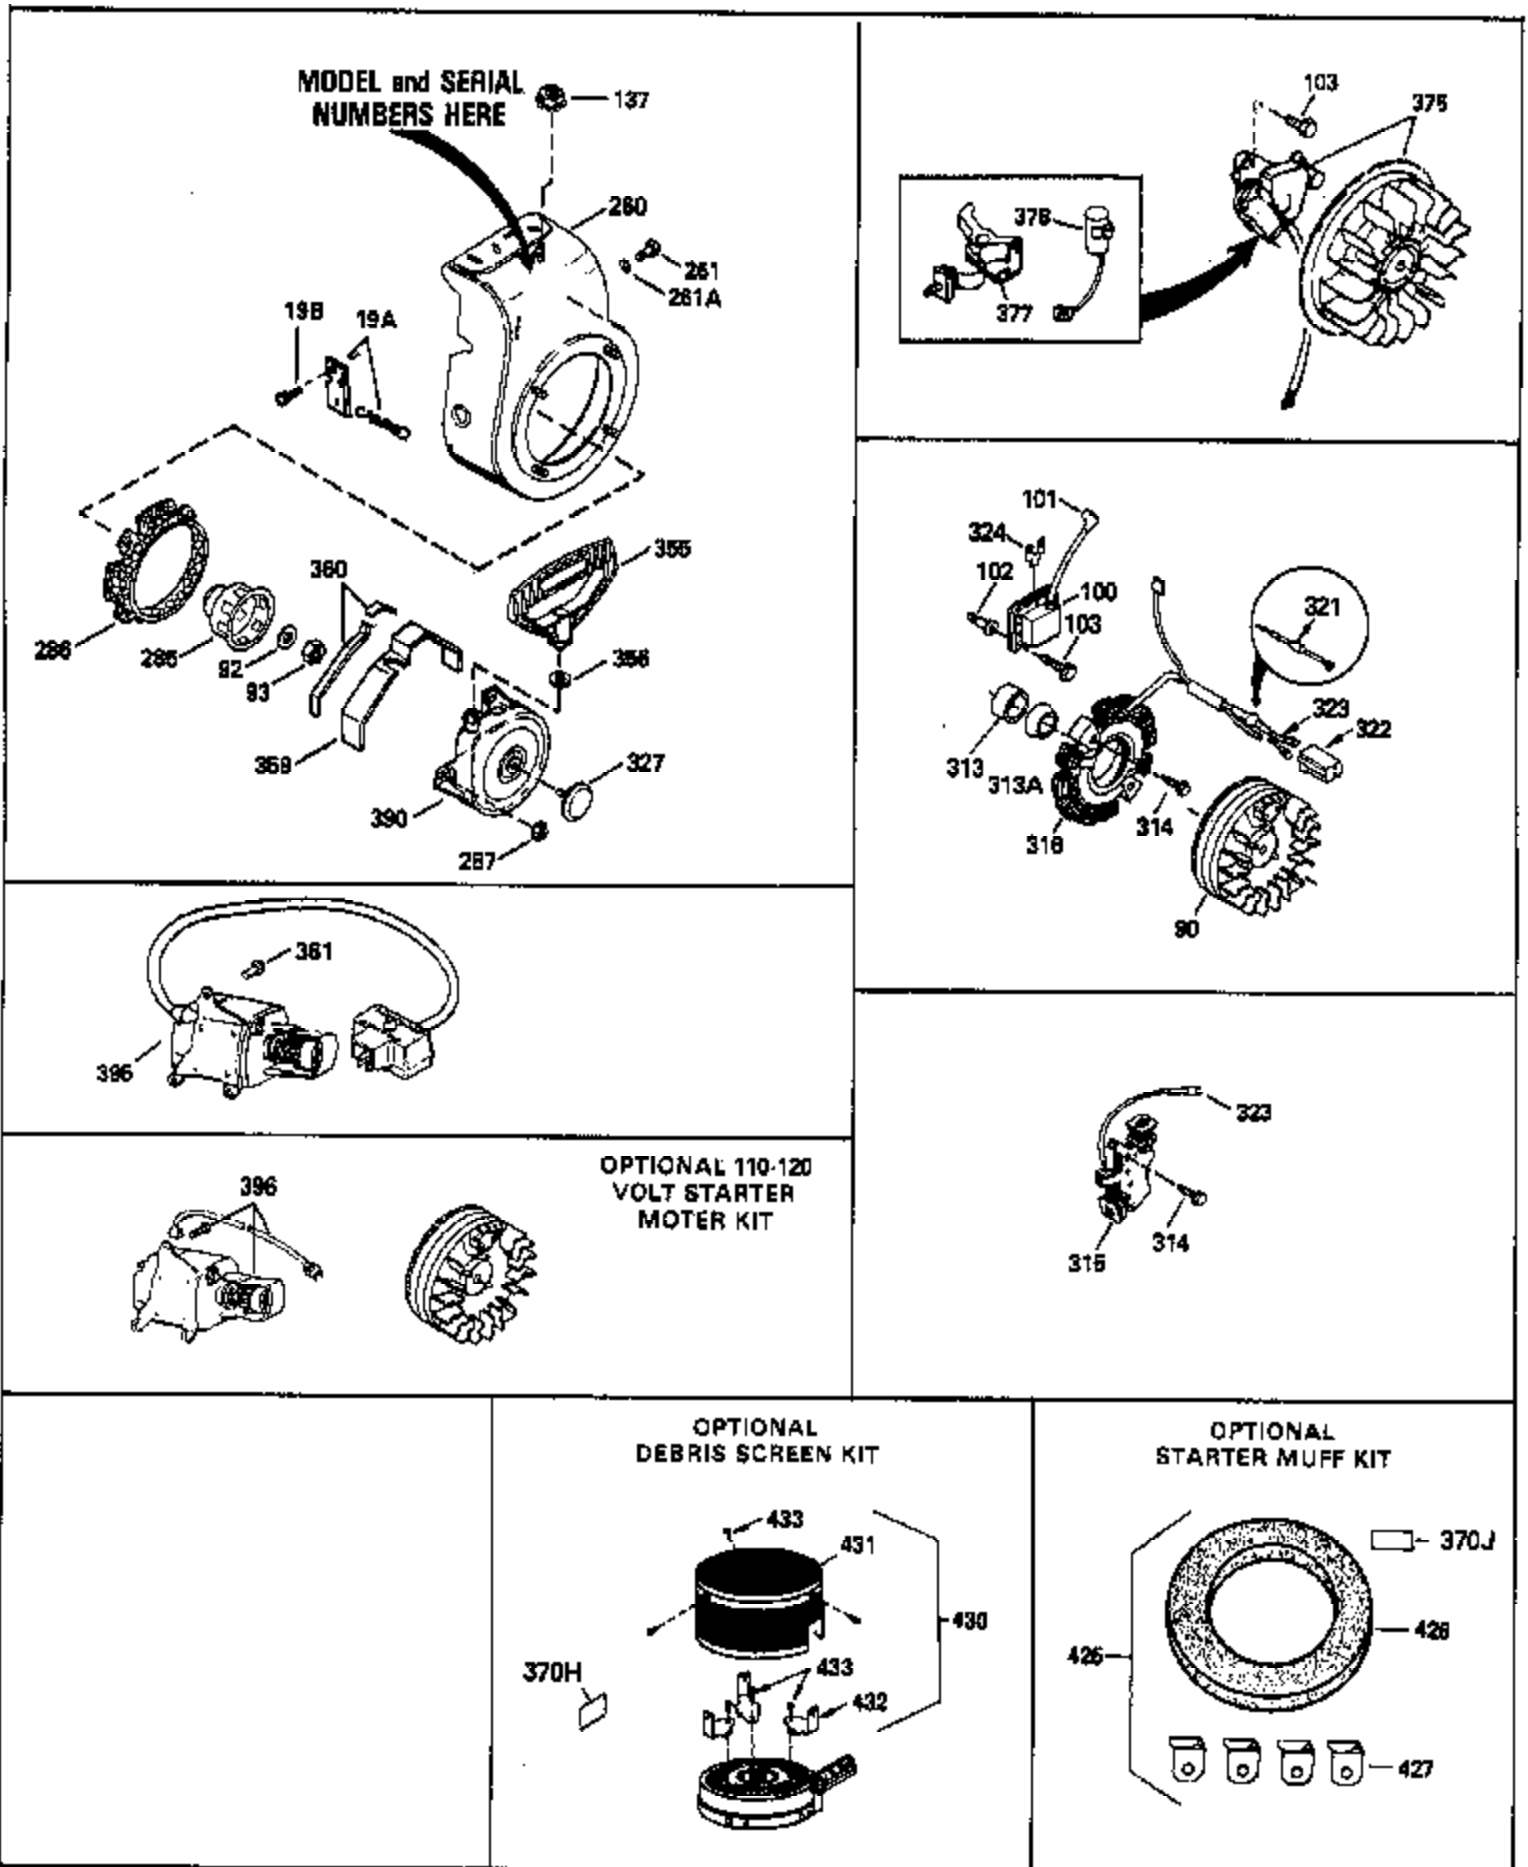

Ref #	Part Number	Qty	Description
90	611080		Flywheel
92	650815		Washer, Belleville
93	650816		Nut, Flywheel
100	34443A		Solid State Assy.
102	650872		Stud, Solid state mounting
103	650814		Screw, Torx T-15, 10-24 x 1"
260	34813A		Housing, Blower
261A	650168		Washer, Flat (Used on early production)
261	29212		Screw, 1/4-28 x 7/16"
285	34694		Cup, Starter
313	34080		Spacer, Flywheel key
327	35392		Plug, Starter
370H	34387		Decal, Instruction (Optional)
370J	34870		Decal, Instruction (Optional)
396	33290D		Electric Starter Motor Kit (120 Volt) This 110-120 volt starter motor kit may have been added to this engine. It can be added only if cylinder has drilled and tapped starter mounting bosses and a ring gear flywheel. Refer to service number stamped on end cap of motor, or on decal, for identification
425	730571		Starter Muff kit (Incl. 370J, 426 & 4 27) Can be used with stamped steel starter
426	32203		Starter Air Cleaner Can be used with stamped steel starter
427	32204		Bracket, Starter air cleaner Can be used with stamped steel starter
430	730574		Debris Screen Kit (Incl.370H,431,432, 433) Can be used with E-Z pull starter
431	35596		Screen, Debris Can be used with E-Z pull starter
432	35597		Bracket, Debris screen Can be used with E-Z pull starter
433	650910		Screw, 8-32 x 1/4" Can be used with E-Z pull starter