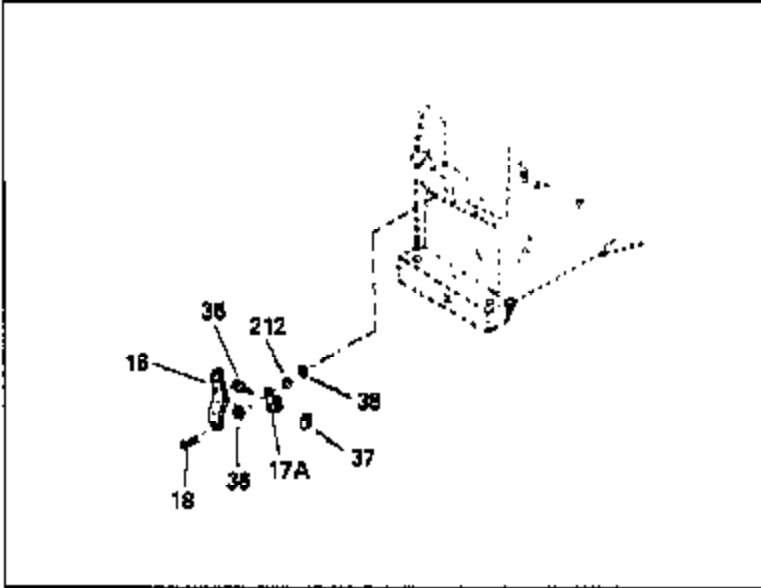

Ref #	Part Number	Qty	Description
16	31510		Lever, Governor
18	650548		Screw, 8-32 x 5/16"
23	28458		Bearing, Ball
27	28539		Ring, Retaining
70	30756B		Cylinder Cover (Incl.75,80,311)(Ball bearing)
74A	28537		Washer, Flat
74	30200		Screw, 10-24 x 9/16"
75	28540		Seal, Oil
86	650488		Screw, 1/4-20 x 1-1/4"
89	610961		Key, Flywheel
94	33450		Nut, 10-32 Lock
95	30342		Spring, Extension
96	30845A		Bolt, Governor spring adjusting
97	650518		Lockwasher
98	30200		Screw, 10-24 x 9/16"
99	30846		Bracket, Governor adjusting bolt
171	31410		Element, Breather
172	34146		Cover, Breather
174	650128		Screw, 10-24 x 1/2"
178	29752		Nut & Lockwasher Assy., 1/4-28
222	28820		Screw, 10-32 x 1/2"
239	27272A		* Gasket, Carburetor to air cleaner
242	31914		Bracket, Air cleaner
243	650152		Screw, 8-32 x 3/8"
245	30727		Filter, Air cleaner
250	31715		Body, Air cleaner
274	33670A		* Gasket, Exhaust
277	650774		Screw, 1/4-20 x 2-3/8"
311	27625		Oil Fill Plug (Incl. 312)
312	29673		* Gasket, Oil plug
380	631923		Carburetor (Incl. 184) (Refer to Division 5, Section A, page 140 for breakdown)
415	730165		Muffler Adapter Kit (Incl.64 & 274) (As req.)