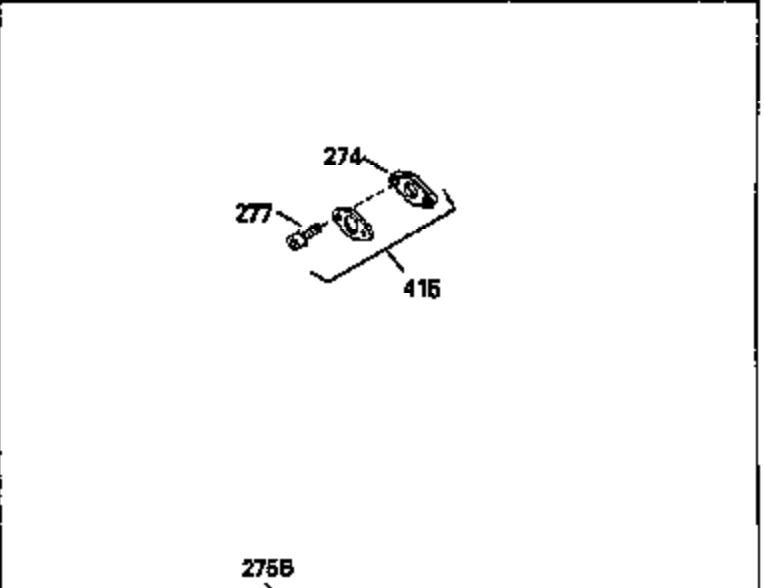

Ref #	Part Number	Qty	Description
16	31510		Lever, Governor
18	650548		Screw, 8-32 x 5/16"
23	28458		Bearing, Ball
27	28539		Ring, Retaining
70	30756B		Cylinder Cover (Incl.75,80,311)(Ball bearing)
74A	28537		Washer, Flat
74	30200		Screw, 10-24 x 9/16"
75	28540		Seal, Oil
86	650488		Screw, 1/4-20 x 1-1/4"
89	610961		Key, Flywheel
94	33450		Nut, 10-32 Lock
95	30342		Spring, Extension
96	30845A		Bolt, Governor spring adjusting
97	650518		Lockwasher
98	30200		Screw, 10-24 x 9/16"
99	30846		Bracket, Governor adjusting bolt
171	31410		Element, Breather
172	34146		Cover, Breather
174	650128		Screw, 10-24 x 1/2"
178	29752		Nut & Lockwasher Assy., 1/4-28
222	28820		Screw, 10-32 x 1/2"
239	27272A		* Gasket, Carburetor to air cleaner
242	31914		Bracket, Air cleaner
243	650152		Screw, 8-32 x 3/8"
245	30727		Filter, Air cleaner
250	31715		Body, Air cleaner
274	33670A		* Gasket, Exhaust
277	650774		Screw, 1/4-20 x 2-3/8"
311	27625		Oil Fill Plug (Incl. 312)
312	29673		* Gasket, Oil plug
380	631923		Carburetor (Incl. 184) (Refer to Division 5, Section A, page 140 for breakdown)
415	730165		Muffler Adapter Kit (Incl.64 & 274) (As req.)