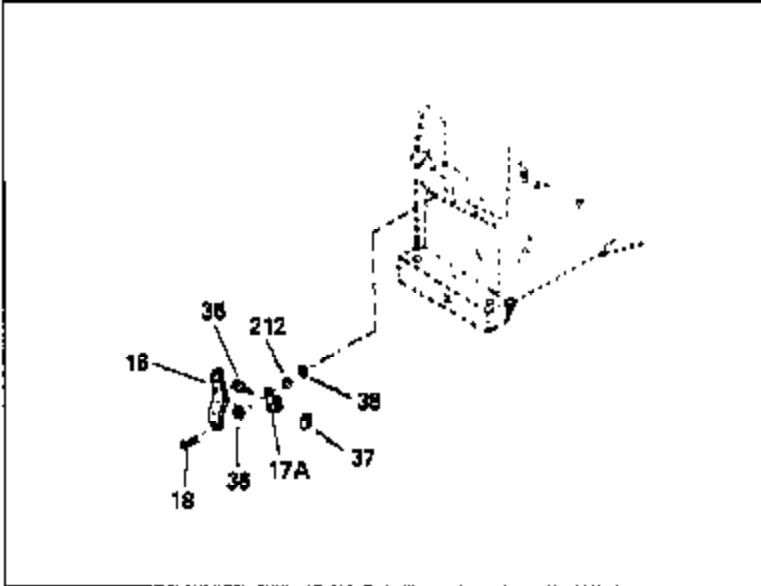

Ref #	Part Number	Qty	Description
379	631021		Inlet Needle, Seat & Clip Assy.
380	631702		Carburetor (Incl. 184) (Refer to Division 5, Section A, page 114 for breakdown)
390A	590642		Rewind Starter (Refer to Division 5, Section C, page 34 for breakdown)
400	33683B		* Gasket Set (Incl. items marked *)
420	730225		SAE 30, 4-Cycle Engine Oil (Quart)
421	730226		SAE 5W30, 4-Cycle Engine Oil (Quart)