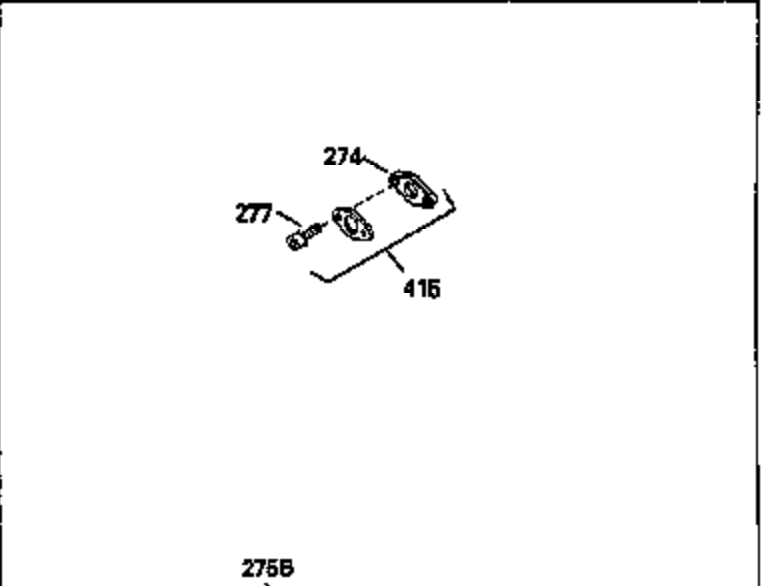

Ref #	Part Number	Qty	Description
16	31510		Lever, Governor
17A	29916		Clamp, Governor lever
18	650548		Screw, 8-32 x 5/16"
23	28458		Bearing, Ball
27	28539		Ring, Retaining
35	29826		Screw, 10-32 x 3/4"
36	29918		Washer, Lock
37	29216		Locknut, 10-32
38	29642		Ring, Retaining
70	30756B		Cylinder Cover (Incl.75,80,311)(Ball bearing)
74	30200		Screw, 10-24 x 9/16"
74A	28537		Washer, Flat
75	28540		Seal, Oil
86	650488		Screw, 1/4-20 x 1-1/4"
89	610961		Key, Flywheel
171	31410		Element, Breather
172	34146		Cover, Breather
174	650128		Screw, 10-24 x 1/2"
178	29752		Nut & Lockwasher Assy., 1/4-28
212	30322		Lock Nut, 8-32
222	28820		Screw, 10-32 x 1/2"
239	27272A		* Gasket, Carburetor to air cleaner
241	31691		Bracket, Air cleaner
243	650152		Screw, 8-32 x 3/8"
245	30727		Filter, Air cleaner
250	31715		Body, Air cleaner
274	33670A		* Gasket, Exhaust
275B	33699		Muffler (Spark arresting)(Incl.277A,2 84,284A)
277	650561		Screw, 1/4-20 x 5/8"
277A	650578		Screw, 8-18 x 3/8"
284A	33323		Screw, Muffler
284	33700		Cover & Tube, Muffler
311	27625		Oil Fill Plug (Incl. 312)
312	29673		* Gasket, Oil plug
380	631702		Carburetor (Incl. 184) (Refer to Division 5, Section A, page 114 for breakdown)
415	730165		Muffler Adapter Kit (Incl.64 & 274) (As req.)