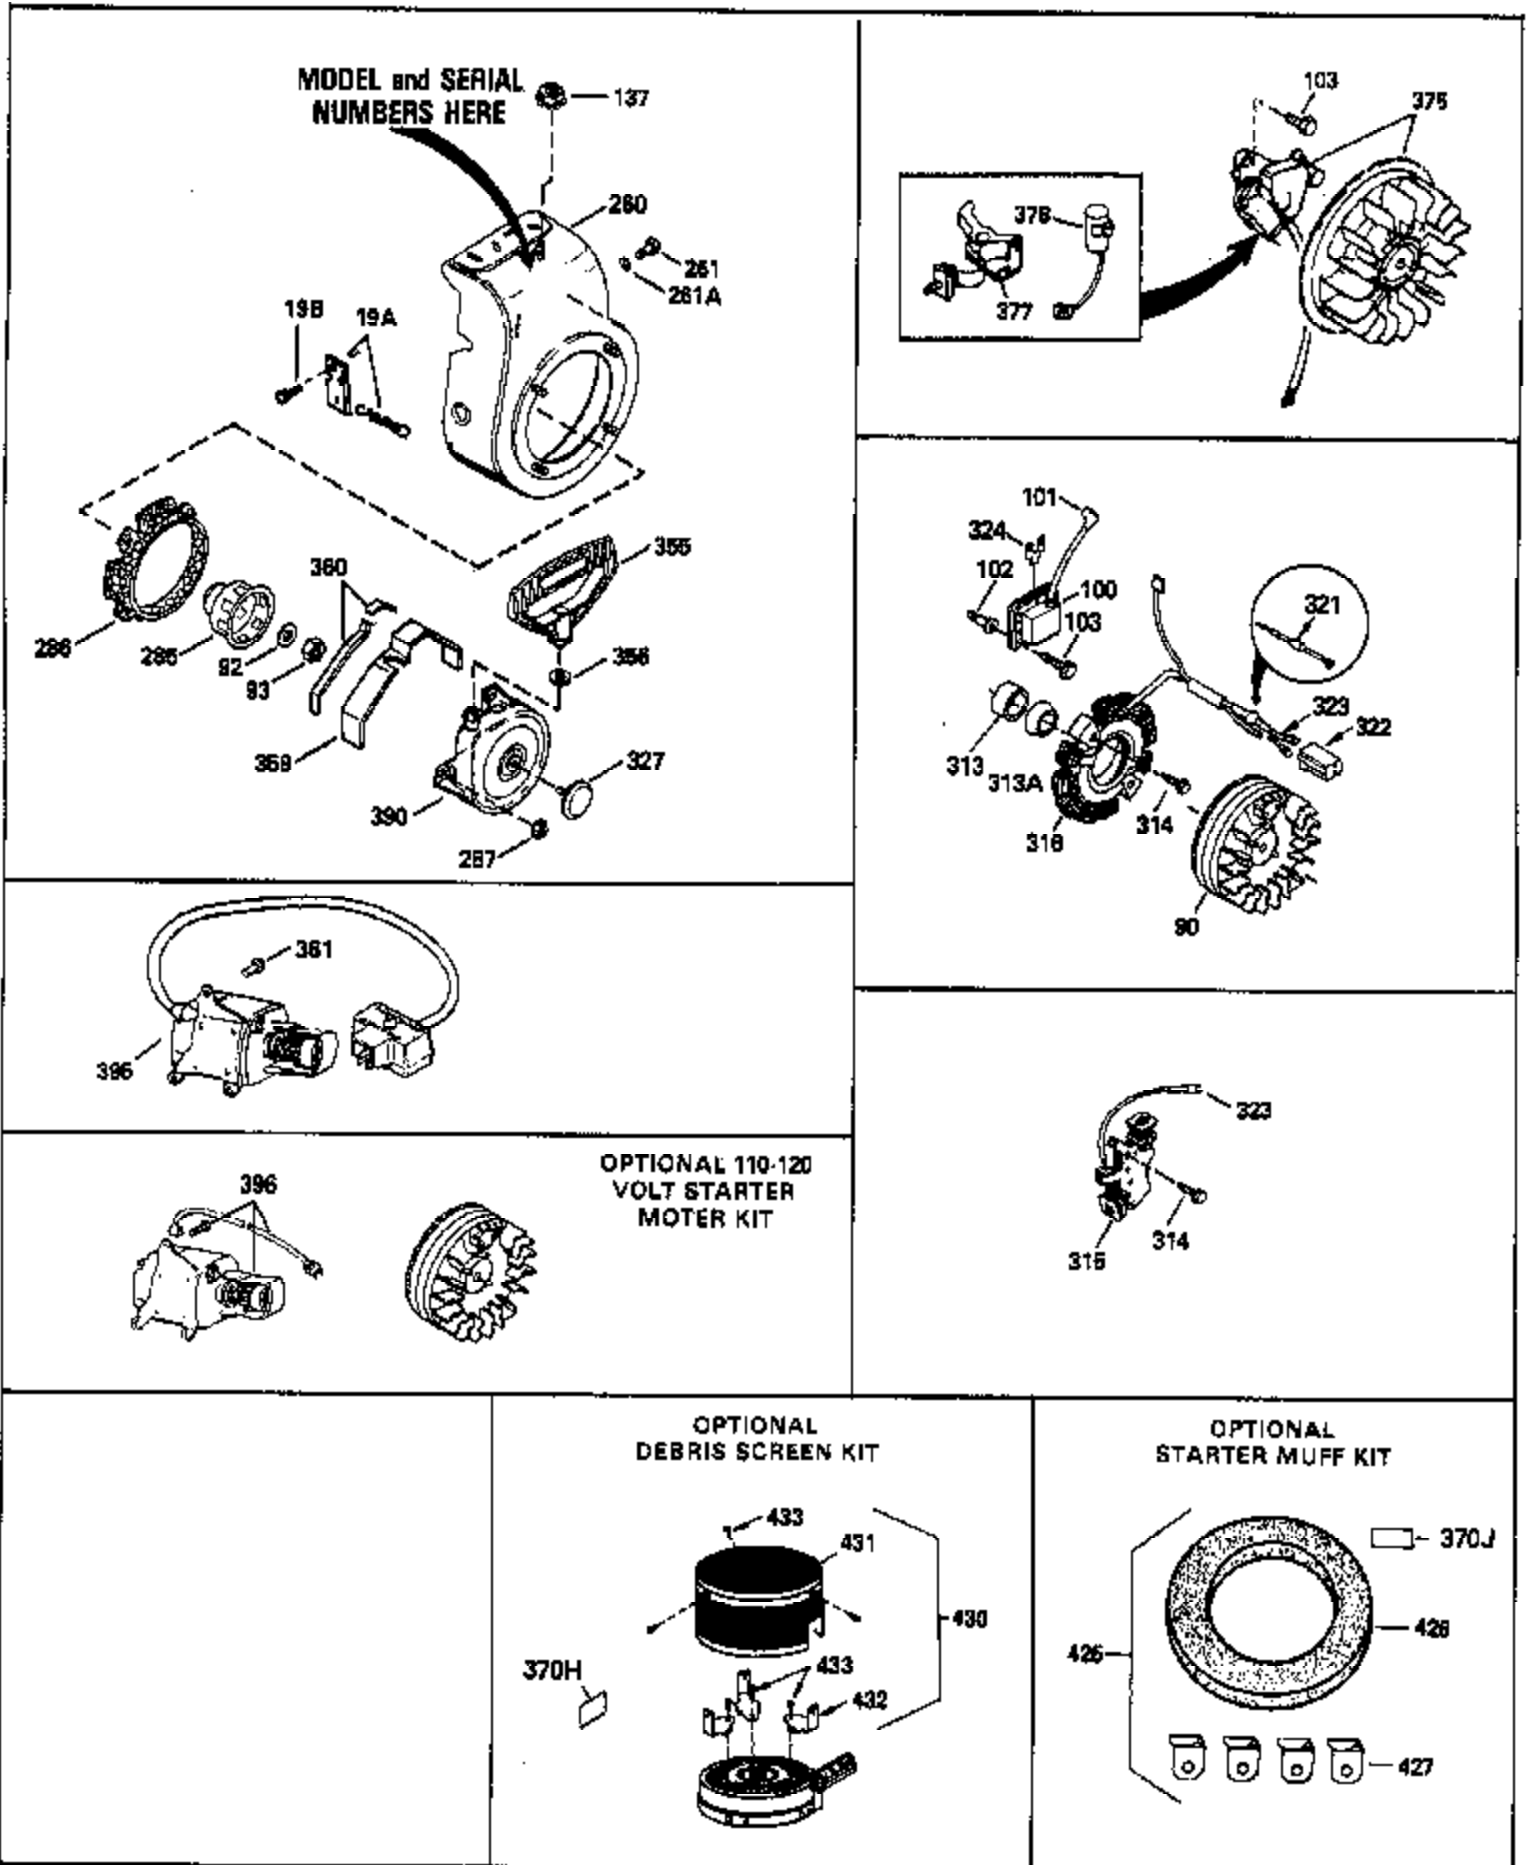

Ref #	Part Number	Qty	Description
19A	33857		Spring Assy., Extension (Incl. 19B)
19B	28942		Screw, 10-32 x 3/8"
90	611080		Flywheel
92	650815		Washer, Belleville
93	650816		Nut, Flywheel
100	34443A		Solid State Assy.
101	27276		Cover, Spark plug
102	650872		Stud, Solid state mounting
103	650814		Screw, Torx T-15, 10-24 x 1"
260	34813A		Housing, Blower
261	29212		Screw, 1/4-28 x 7/16"
261A	650168		Washer, Flat (Used on early production)
285	34694		Cup, Starter
313	34080		Spacer, Flywheel key
327	35392		Plug, Starter
370J	34870		Decal, Instruction (Optional)
370H	34387		Decal, Instruction (Optional)
396	33290D		Electric Starter Motor Kit (120 Volt) This 110-120 volt starter motor kit may have been added to this engine. It can be added only if cylinder has drilled and tapped starter mounting bosses and a ring gear flywheel. Refer to service number stamped on end cap of motor, or on decal, for identification
425	730571		Starter Muff kit (Incl. 370J, 426 & 4 27) Can be used with stamped steel starter
426	32203		Starter Air Cleaner Can be used with stamped steel starter
427	32204		Bracket, Starter air cleaner Can be used with stamped steel starter
430	730574		Debris Screen Kit (Incl.370H,431,432, 433) Can be used with E-Z pull starter
431	35596		Screen, Debris Can be used with E-Z pull starter
432	35597		Bracket, Debris screen Can be used with E-Z pull starter
433	650910		Screw, 8-32 x 1/4" Can be used with E-Z pull starter