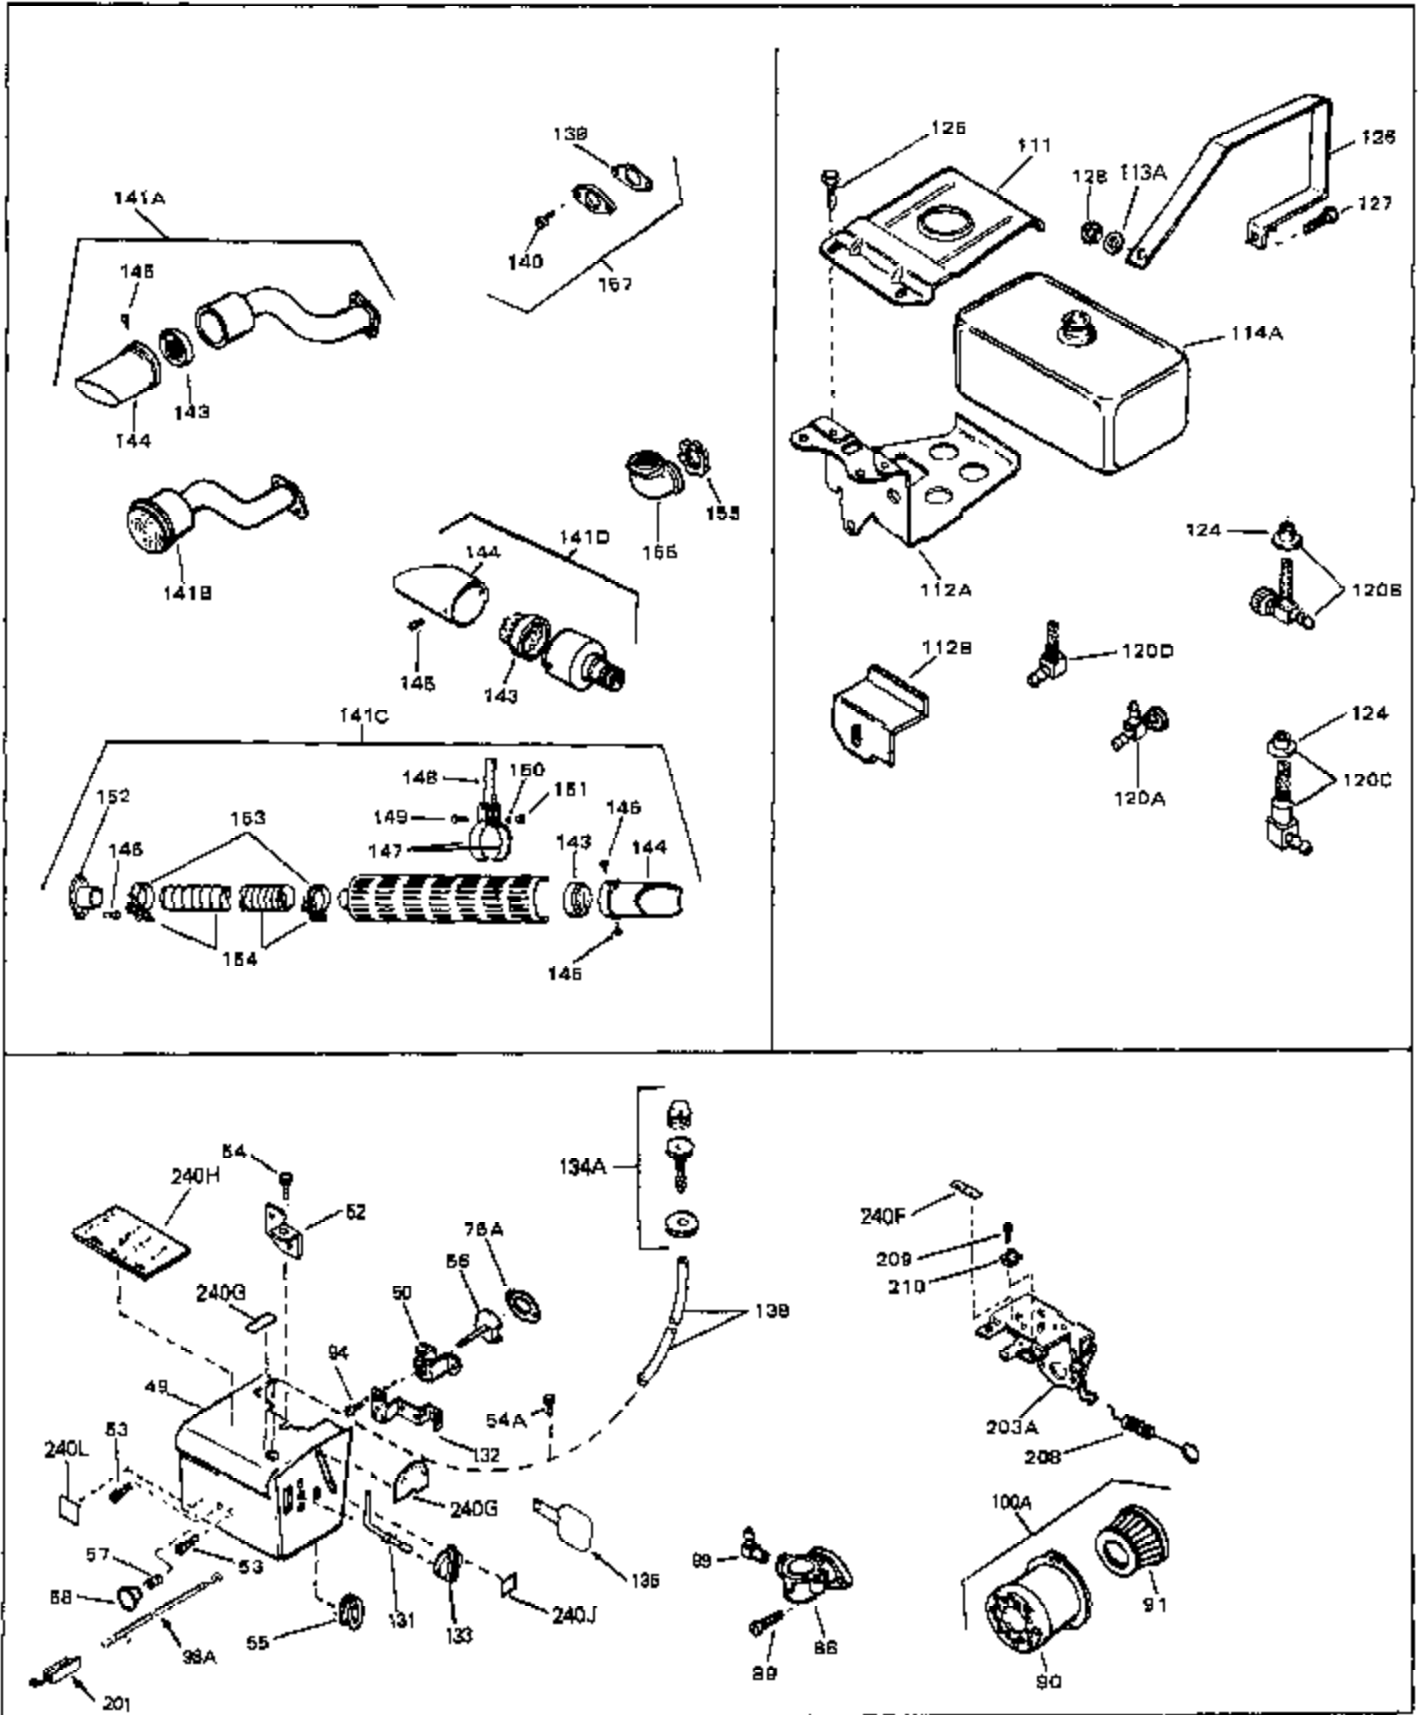

Ref #	Part Number	Qty	Description
49	34134	0	Cover, Carburetor
50	32398	0	Bracket, Choke
52	33333	0	Bracket, Carburetor cover
53	650257	0	Screw, Pan hd. Sems, 8-32 x 5/16
54	650735	0	Screw
55	34213	0	Grommet, Carburetor cover
94	28820	0	Screw
100A	730164	0	Cleaner Assy., Air (Paper)
113A	650675	0	Washer, Flat
134A	32182A	0	Primer Assy.
138	32180C	0	Line, Primer
139	33670	0	Gasket, Muffler
140	30063	0	Screw
140	650327	0	Screw, Fil slotted hd. Sems, 114-20 x 2-1/2
141D	391026	0	Muffler
157	730165	0	Muffler, Adapter Kit
201	610973	0	Terminal Assy.
203A	34123	0	Bracket, Speed control
208	34125	0	Control, Choke
240G	34144	0	Decal, "Primer" (Bilingual)
240J	34414	0	Decal, "Warning" (Bilingual)