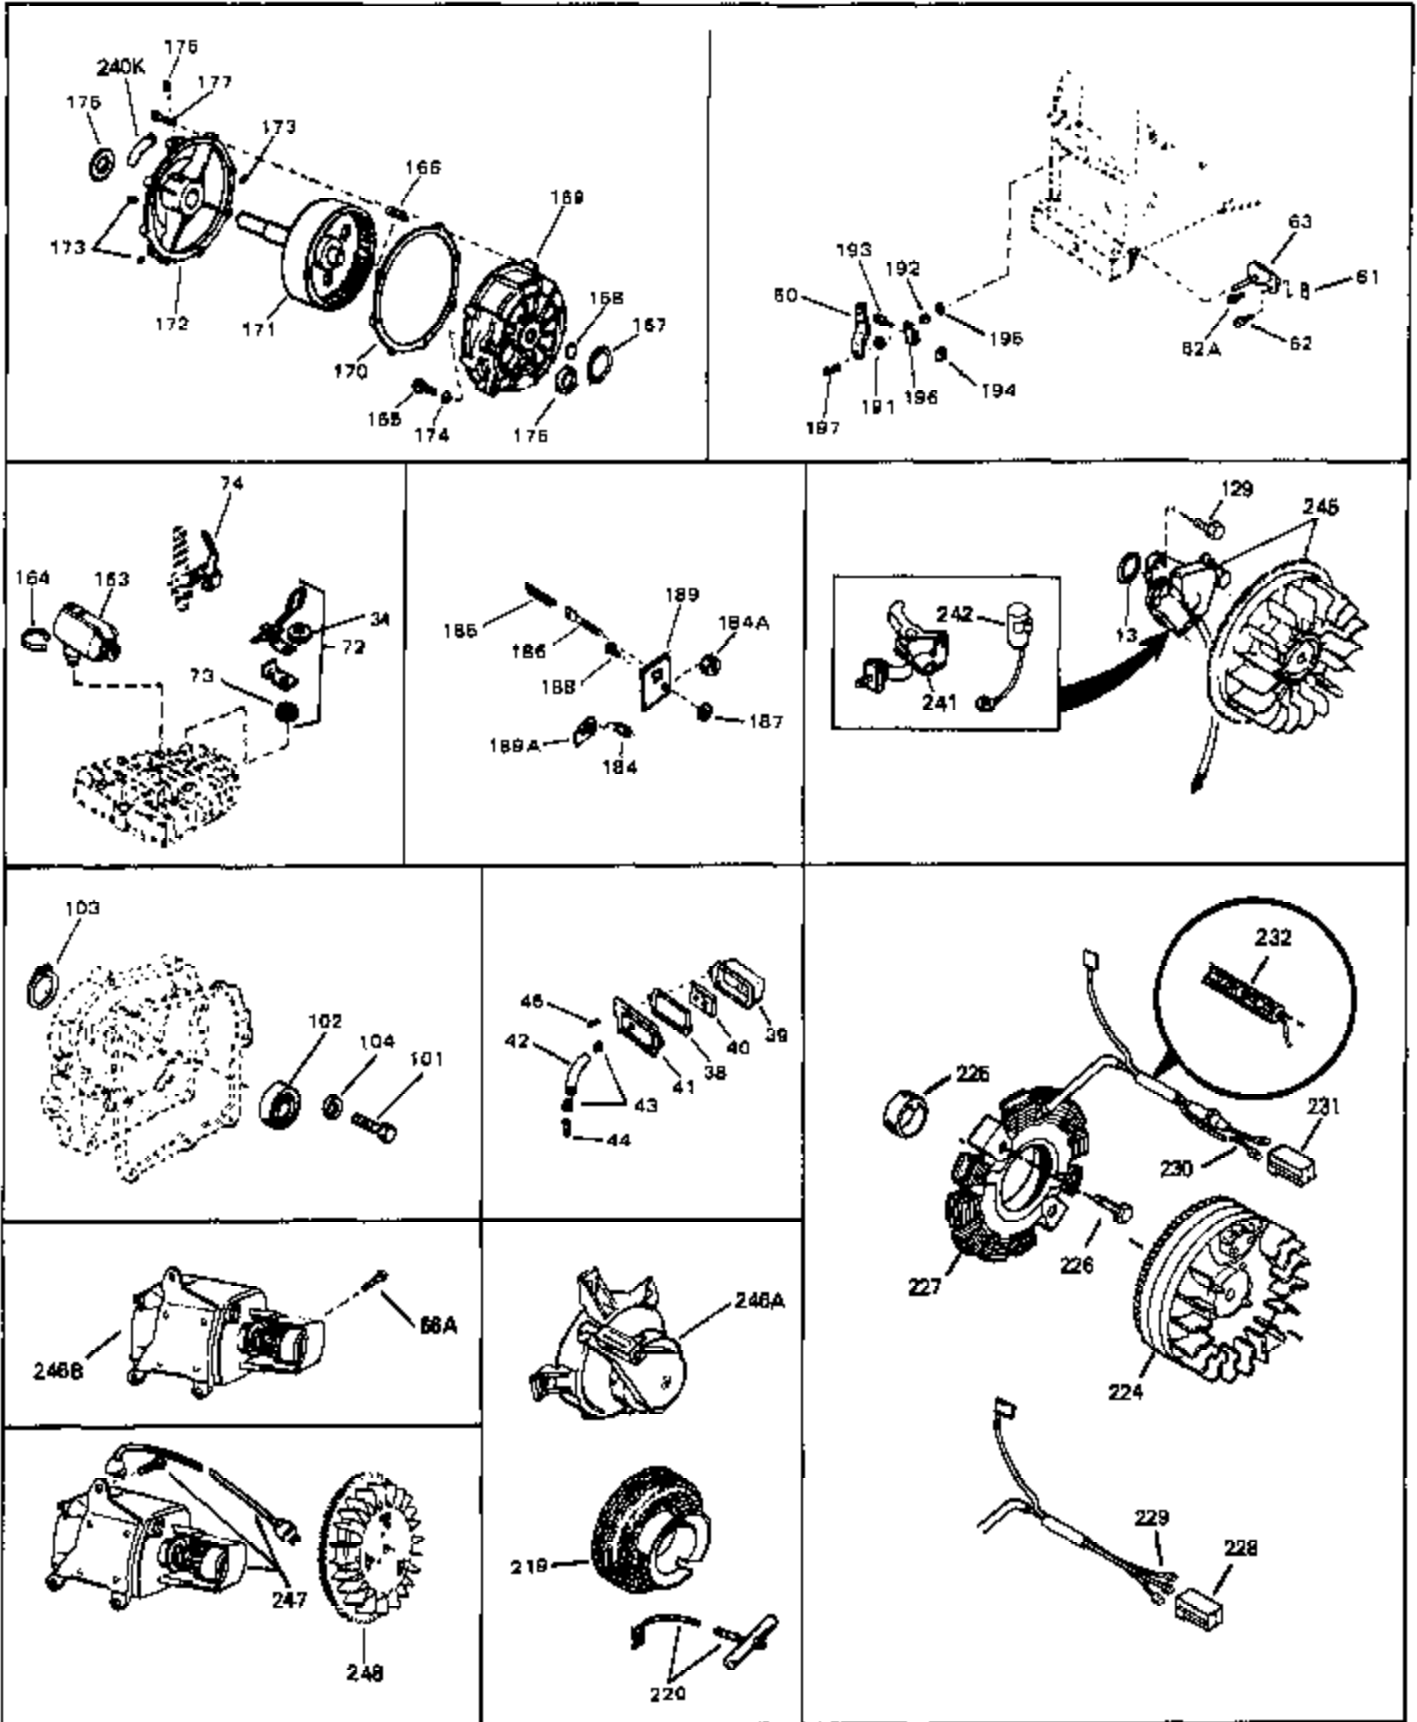

Engine Parts List #1

Ref #	Part Number	Qty	Description
206	650549	0	Screw
206	650688	0	Screw, Hex hd., 10-32 x 1-5/16" (Drilled
207	31342	0	Spring, Compression
207	32924	0	Spring, Compression
211	31426	0	Spring, Extension
212	32410	0	Knob, Speed control
213	650815	0	Washer, Belleville
214	650607	0	Nut, Flywheel
215	32576	0	Seal, Snow guard
216	31680	0	Guard, Starter
217	33668	0	Screen, Starter
218	33667	0	Cup, Starter
240	34346	0	Decal, Instruction
240E	34434	0	Decal, Speed control
240C	34130	0	Decal, "Choke"
240A	34170	0	Decal, Instruction
243	631021	0	Inlet Needle, Seat & Clip Assy.
244	631916	0	Carburetor
246	590473	0	Starter, Rewind
249	33683	0	Gasket Set