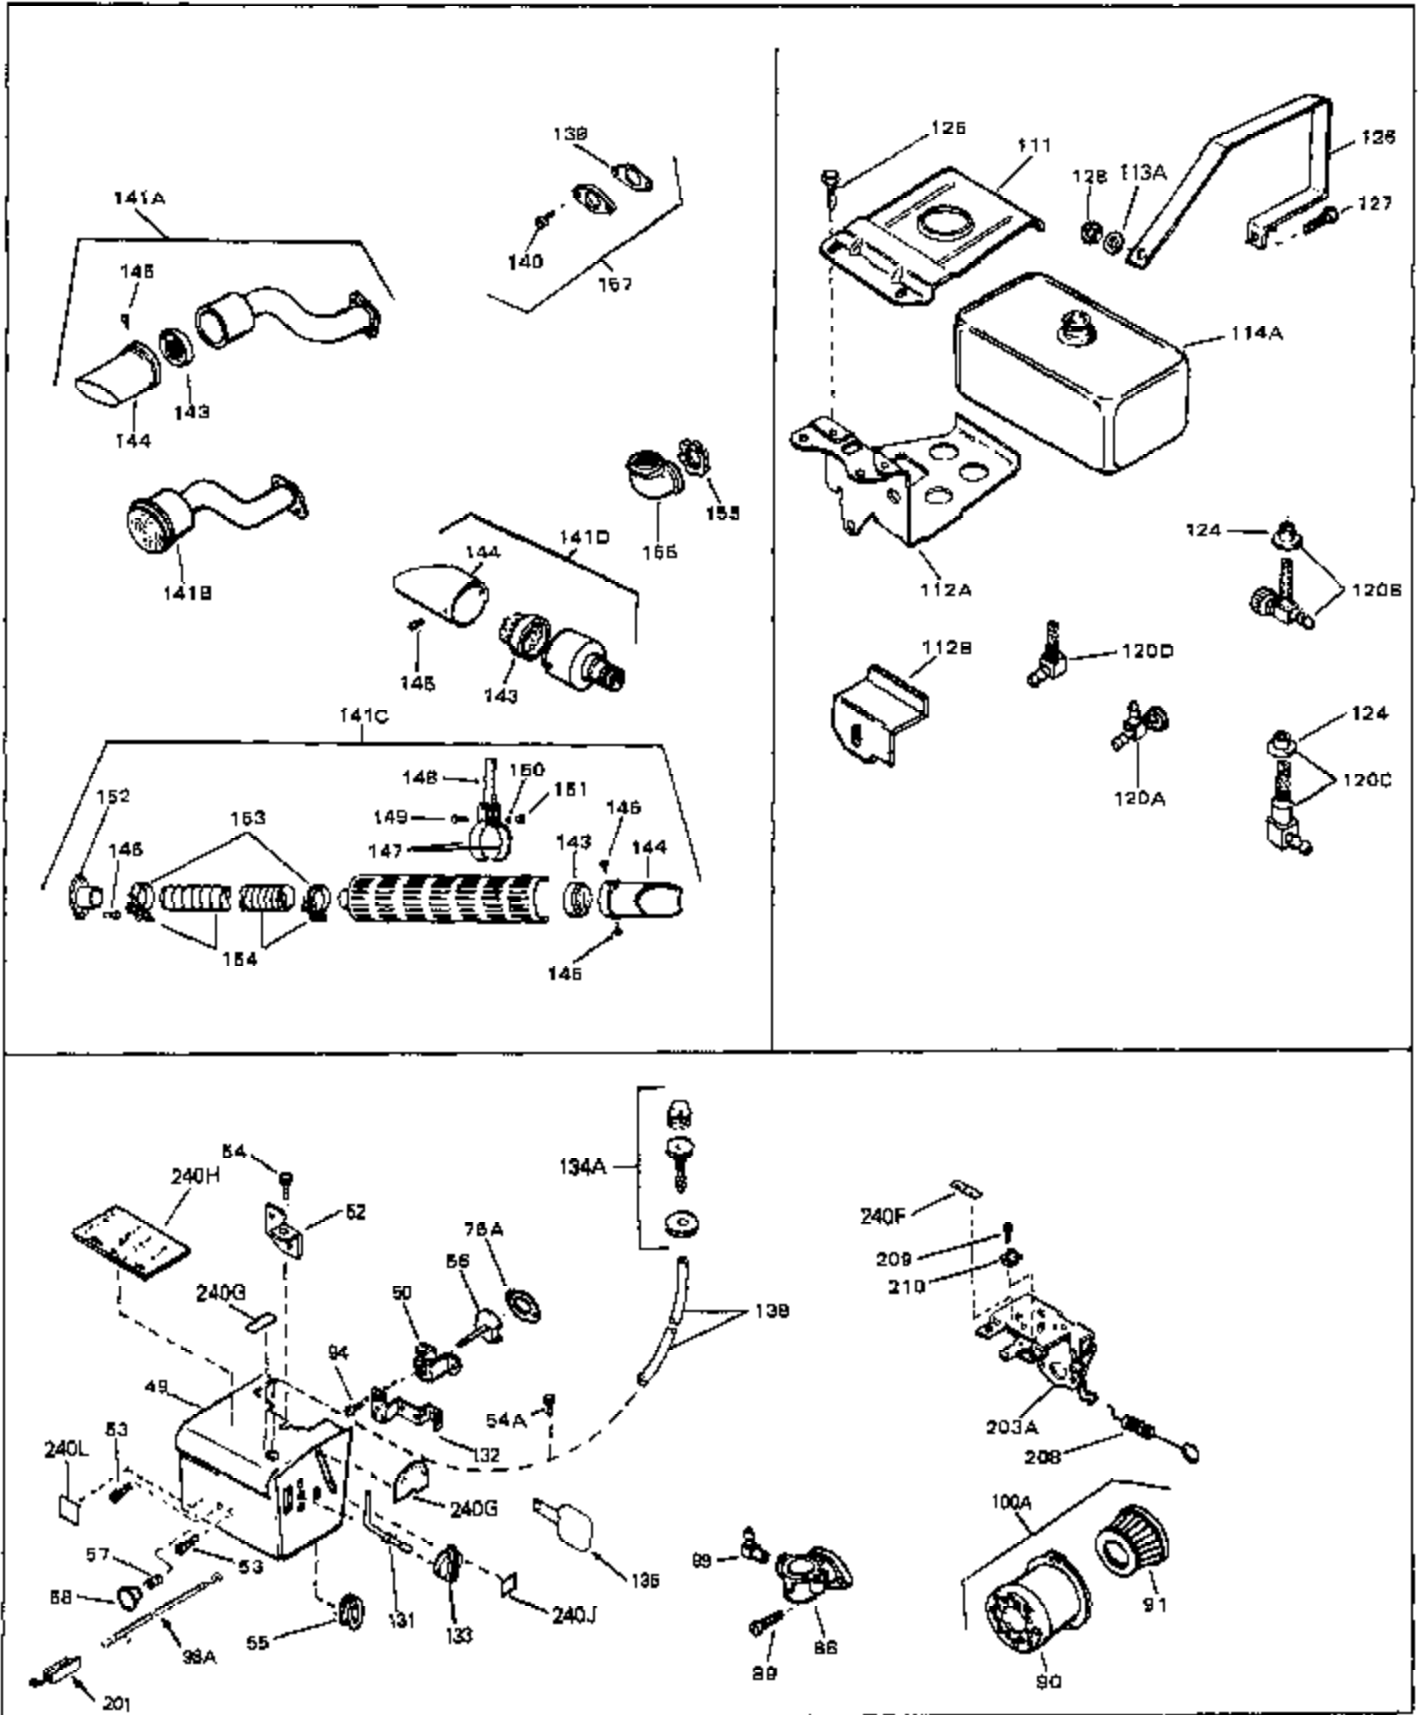

Ref #	Part Number	Qty	Description
90	31715	0	Body, Air cleaner
91	30727	0	Element, Air cleaner
94	28820	0	Screw
100A	730164	0	Cleaner Assy., Air (Paper)
112A	34003	0	Bracket, Fuel tank lower
114A	33350	0	Tank Assy., Fuel (Charcoal Poly) (1 gal.)
120C	33395	0	Fitting, Fuel line
124	33679	0	Bushing, Fuel fitting
125	30688	0	Screw, Hex hd. Sems, 1/4-20 x 1/2
139	33670	0	Gasket, Muffler
140	30063	0	Screw
140	792020	0	Screw, Hex Hd. 1/4-20 x 2-1/4
141D	391026	0	Muffler
157	730165	0	Muffler, Adapter Kit
201	610973	0	Terminal Assy.
209	28942	0	Screw
210	27793	0	Clip, Conduit