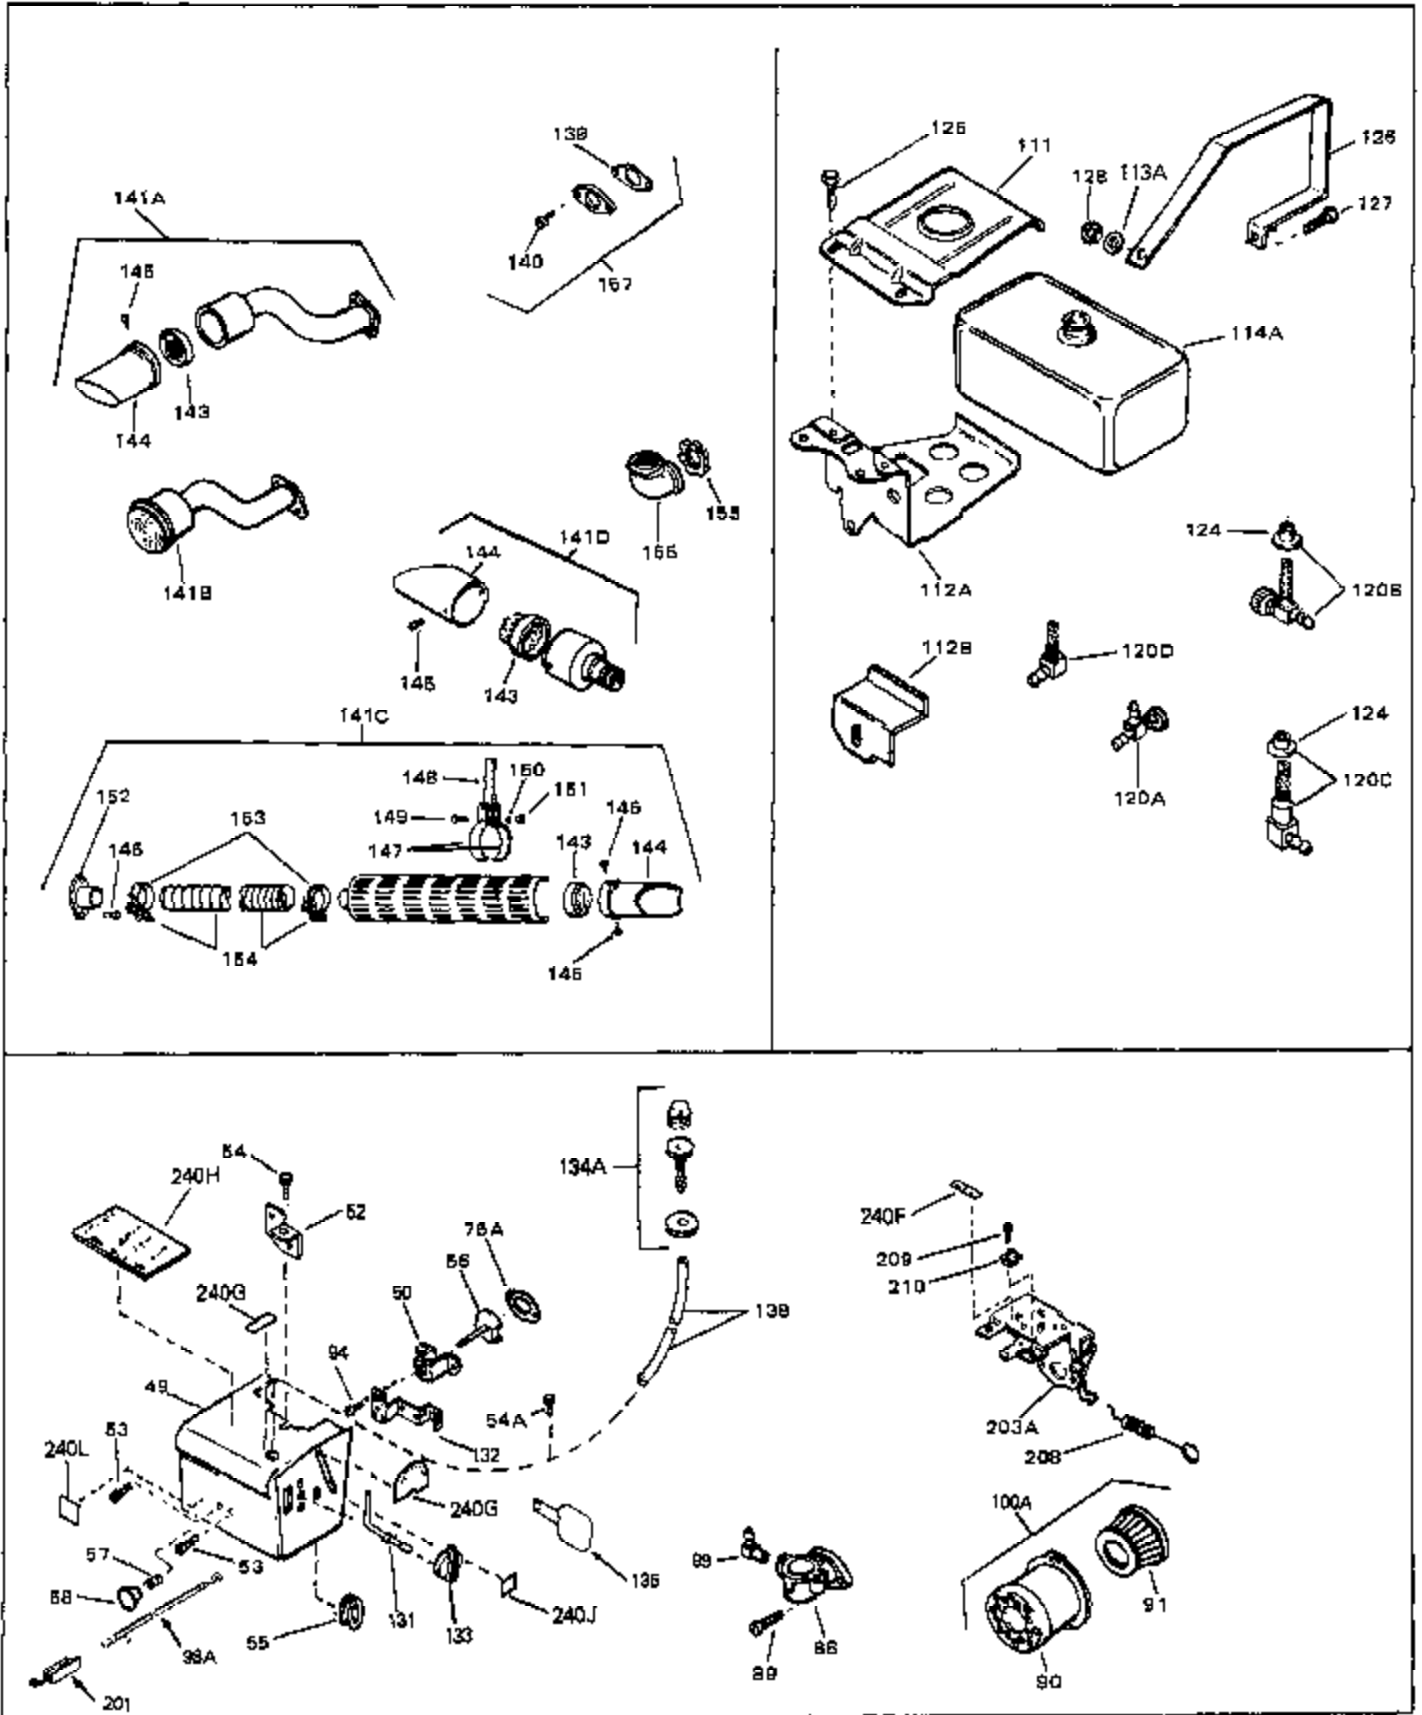

Ref #	Part Number	Qty	Description
90	31715	0	Body, Air cleaner
91	30727	0	Element, Air cleaner
94	28820	0	Screw
100A	730164	0	Cleaner Assy., Air (Paper)
139	33670	0	Gasket, Muffler
140	30063	0	Screw
140	792020	0	Screw, Hex Hd. 1/4-20 x 2-1/4
141D	391026	0	Muffler
157	730165	0	Muffler, Adapter Kit
201	610973	0	Terminal Assy.