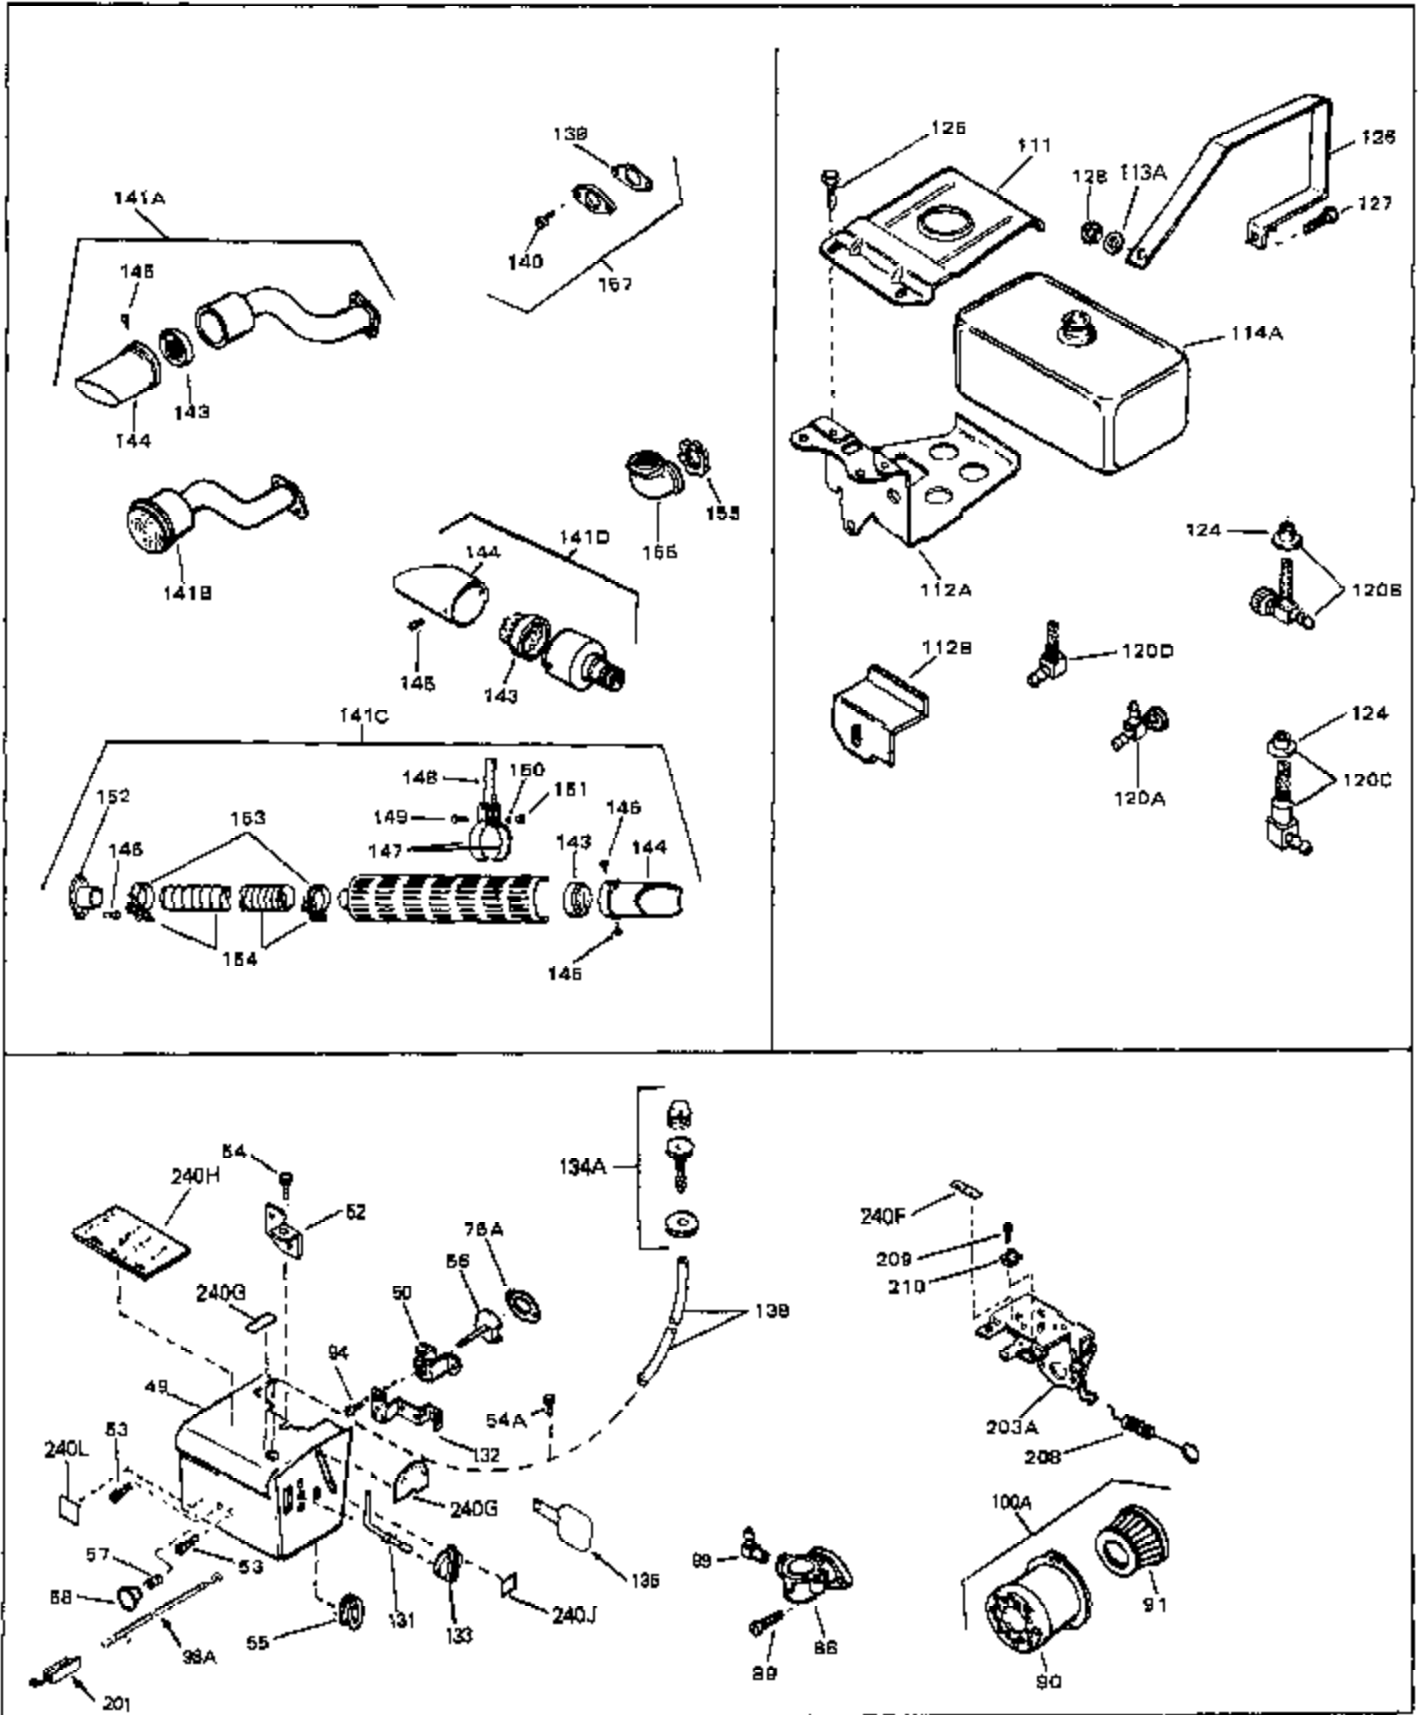

Ref #	Part Number	Qty	Description
90	31715	0	Body, Air cleaner
91	30727	0	Element, Air cleaner
94	28820	0	Screw
100A	730164	0	Cleaner Assy., Air (Paper)
112A	34003	0	Bracket, Fuel tank lower
114A	33350	0	Tank Assy., Fuel (Charcoal Poly) (1 gal.)
120C	33395	0	Fitting, Fuel line
124	33679	0	Bushing, Fuel fitting
125	30688	0	Screw, Hex hd. Sems, 1/4-20 x 1/2
139	33670	0	Gasket, Muffler
140	30063	0	Screw
140	792020	0	Screw, Hex Hd. 1/4-20 x 2-1/4
141D	391026	0	Muffler
157	730165	0	Muffler, Adapter Kit
201	610973	0	Terminal Assy.