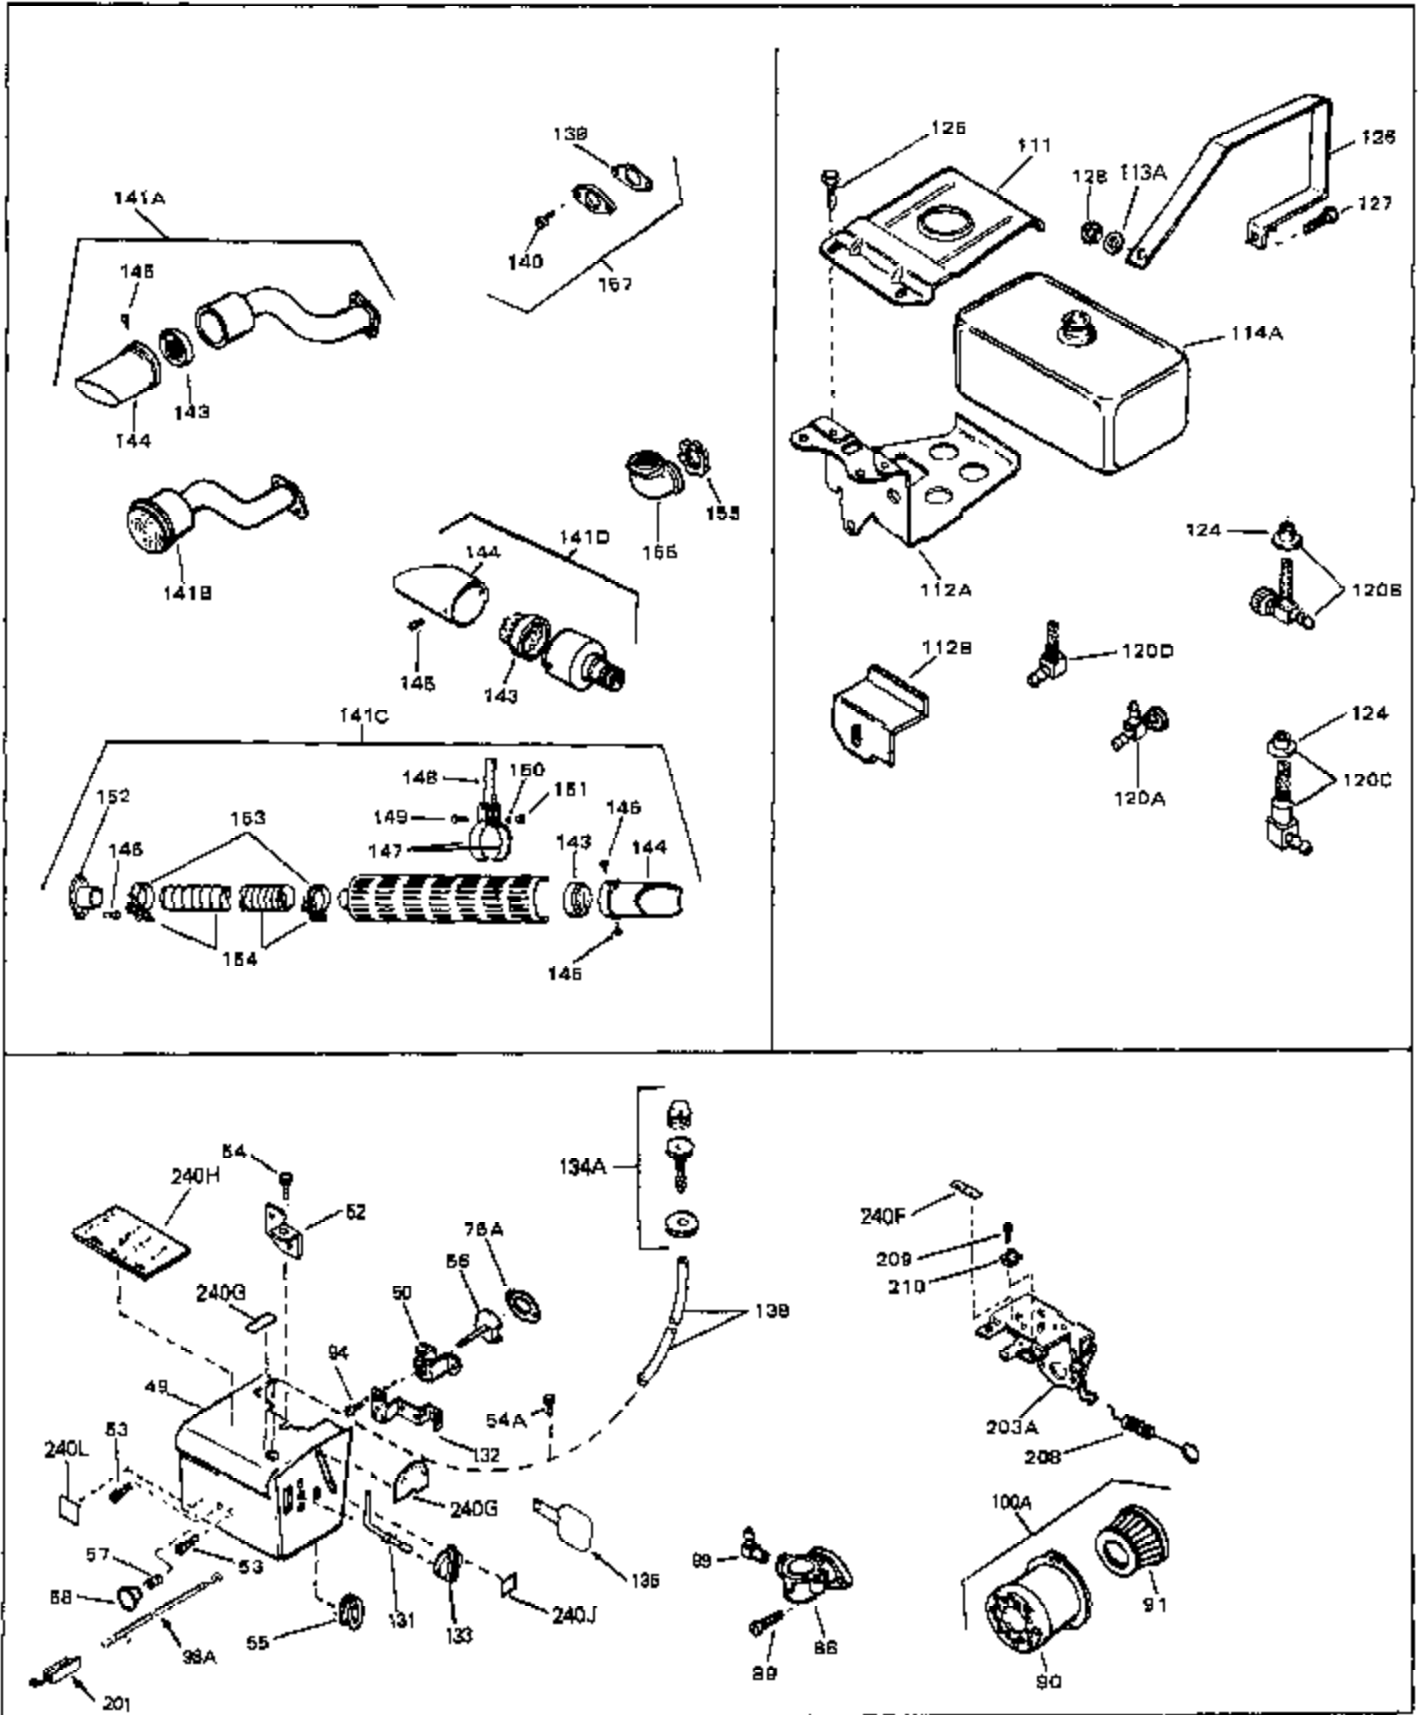

Ref #	Part Number	Qty	Description
90	31715	0	Body, Air cleaner
91	30727	0	Element, Air cleaner
94	28820	0	Screw
100A	730164	0	Cleaner Assy., Air (Paper)
139	33670	0	Gasket, Muffler
140	30063	0	Screw
140	792020	0	Screw, Hex Hd. 1/4-20 x 2-1/4
141D	391026	0	Muffler
157	730165	0	Muffler, Adapter Kit
201	610973	0	Terminal Assy.
209	28942	0	Screw
210	27793	0	Clip, Conduit