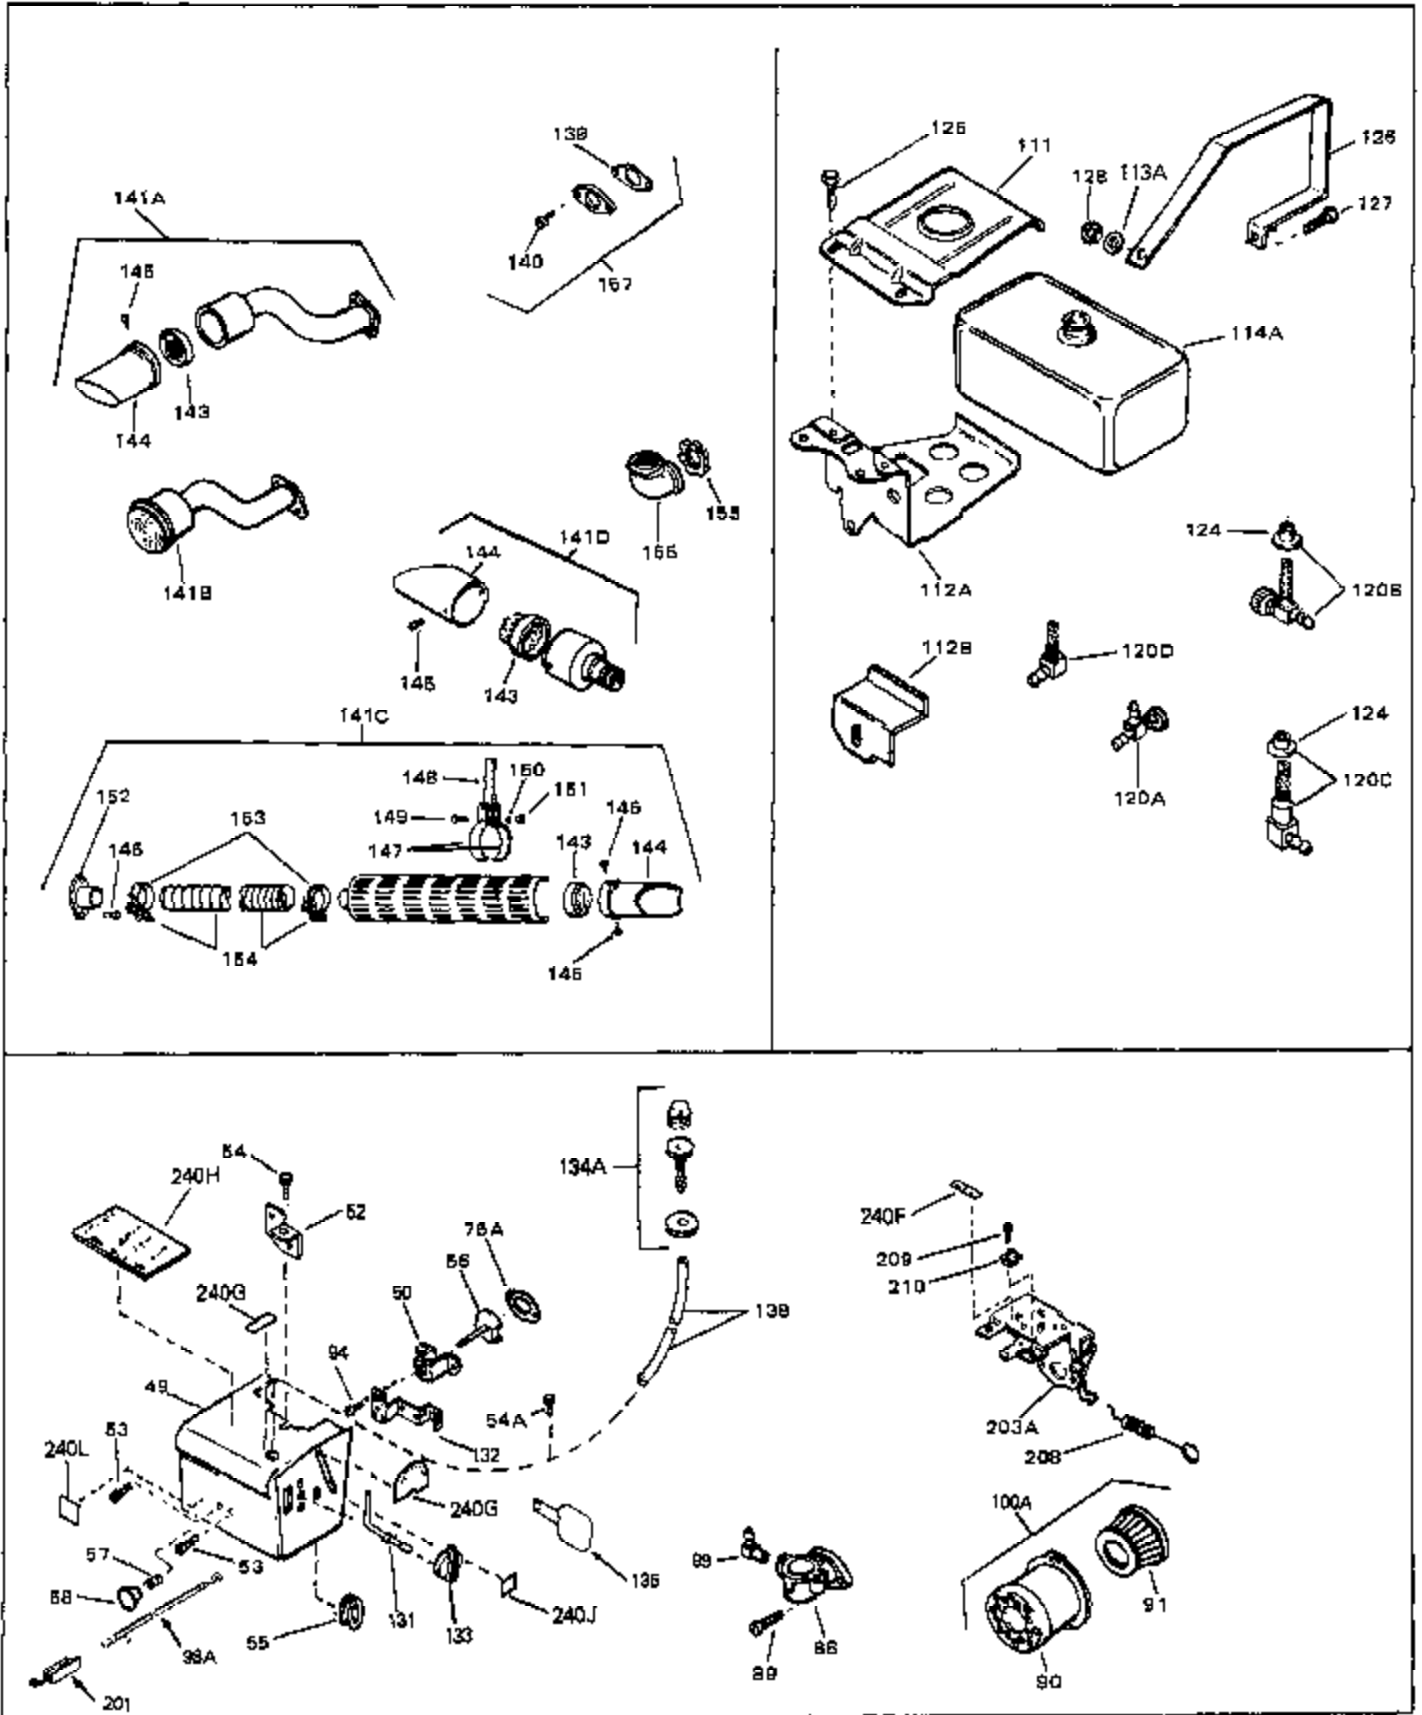

Engine Parts List #3

Ref #	Part Number	Qty	Description
90	31715	0	Body, Air cleaner
91	30727	0	Element, Air cleaner
94	28820	0	Screw
100A	730164	0	Cleaner Assy., Air (Paper)
112A	34003	0	Bracket, Fuel tank lower
114A	33350	0	Tank Assy., Fuel (Charcoal Poly) (1 gal.)
124	33679	0	Bushing, Fuel fitting
125	30688	0	Screw, Hex hd. Sems, 1/4-20 x 1/2
139	33670	0	Gasket, Muffler
140	30063	0	Screw
140	792020	0	Screw, Hex Hd. 1/4-20 x 2-1/4
141D	391026	0	Muffler
157	730165	0	Muffler, Adapter Kit
201	610973	0	Terminal Assy.
209	28942	0	Screw
210	27793	0	Clip, Conduit